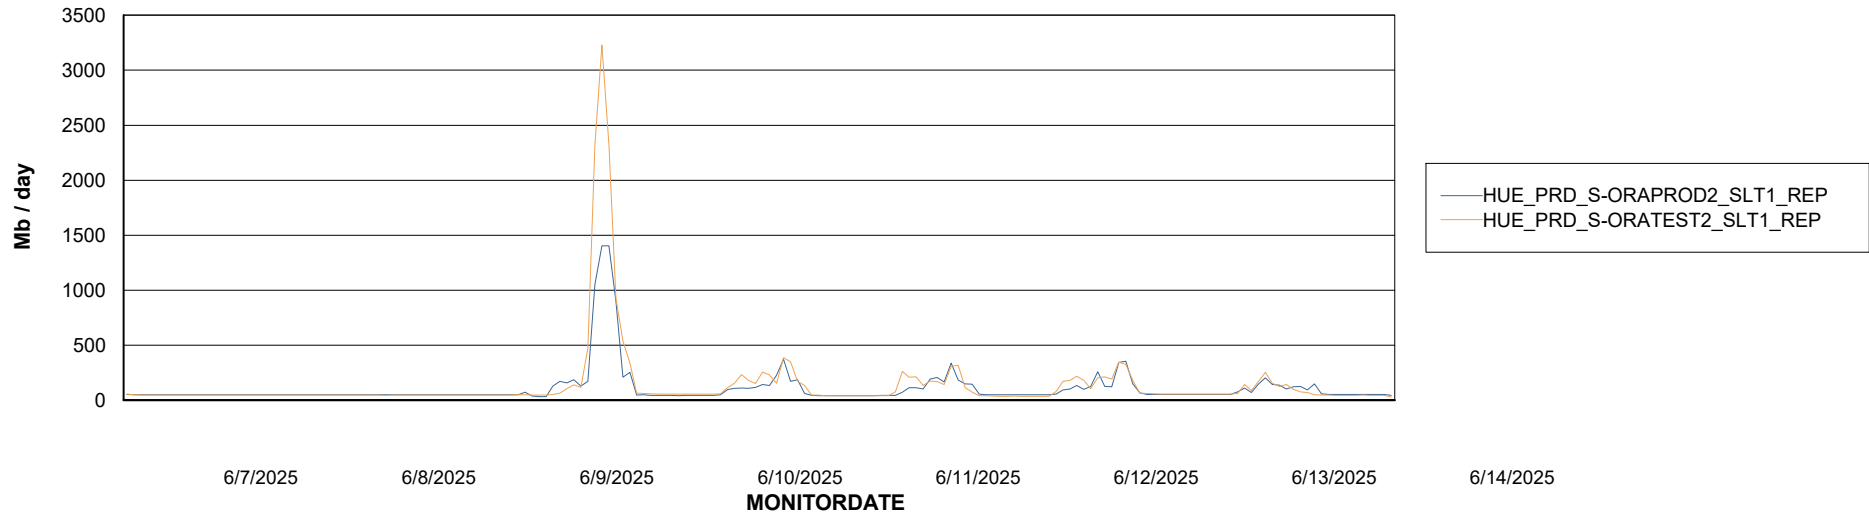

ABSSolute Application ReportServer Services

Avg memory used per ReportServer Service