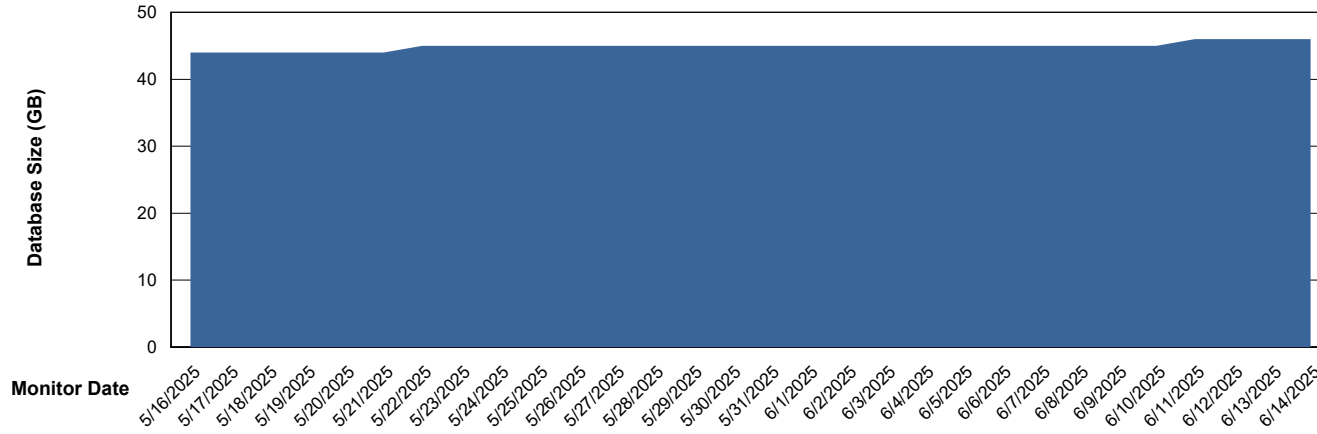

DATABASE SIZE HUE_PRD_S-ORABI2024_ABS1

Database growth over last month