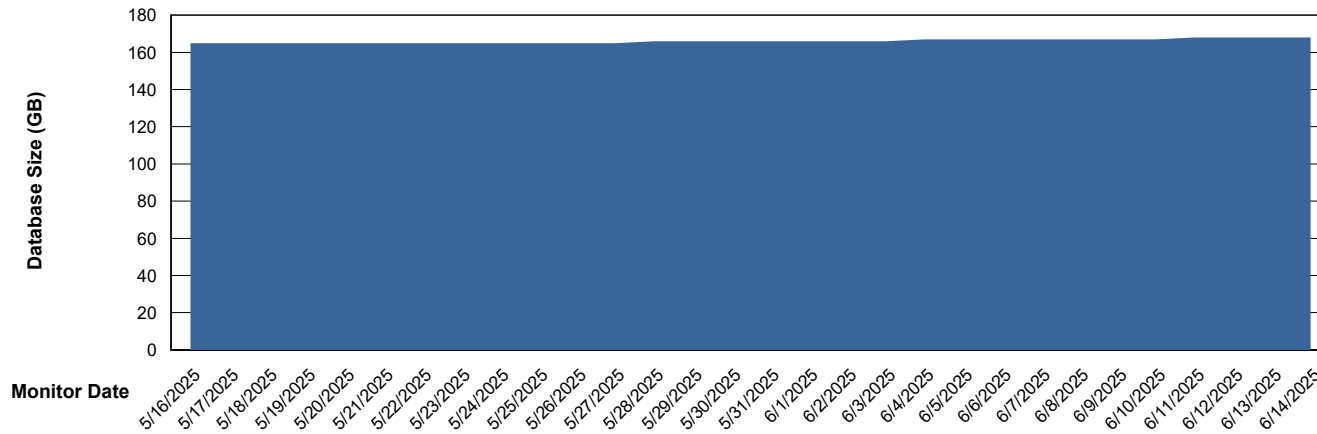

DATABASE SIZE HUE_PRD_S-ORAPROD2_ABS1

Database growth over last month