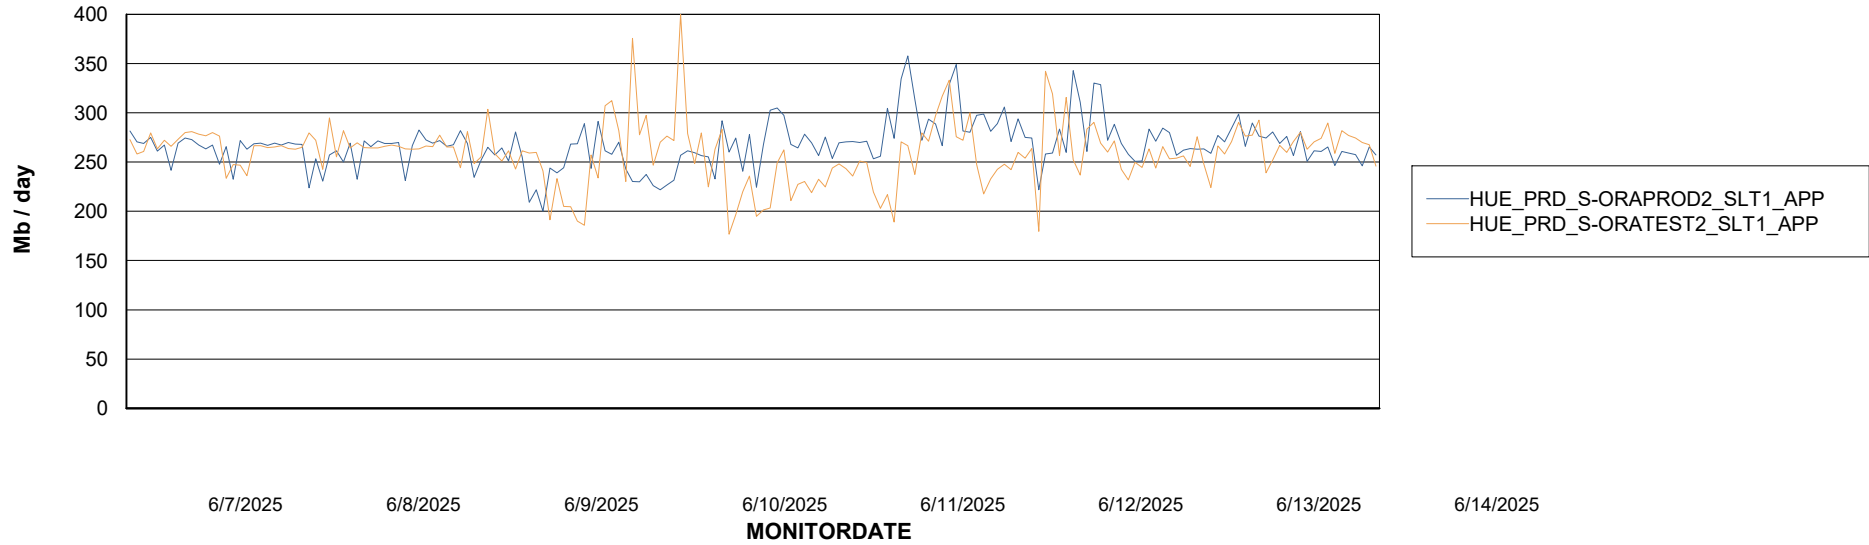

ABSSolute Application Server Services

Avg memory used per ABS Server Service