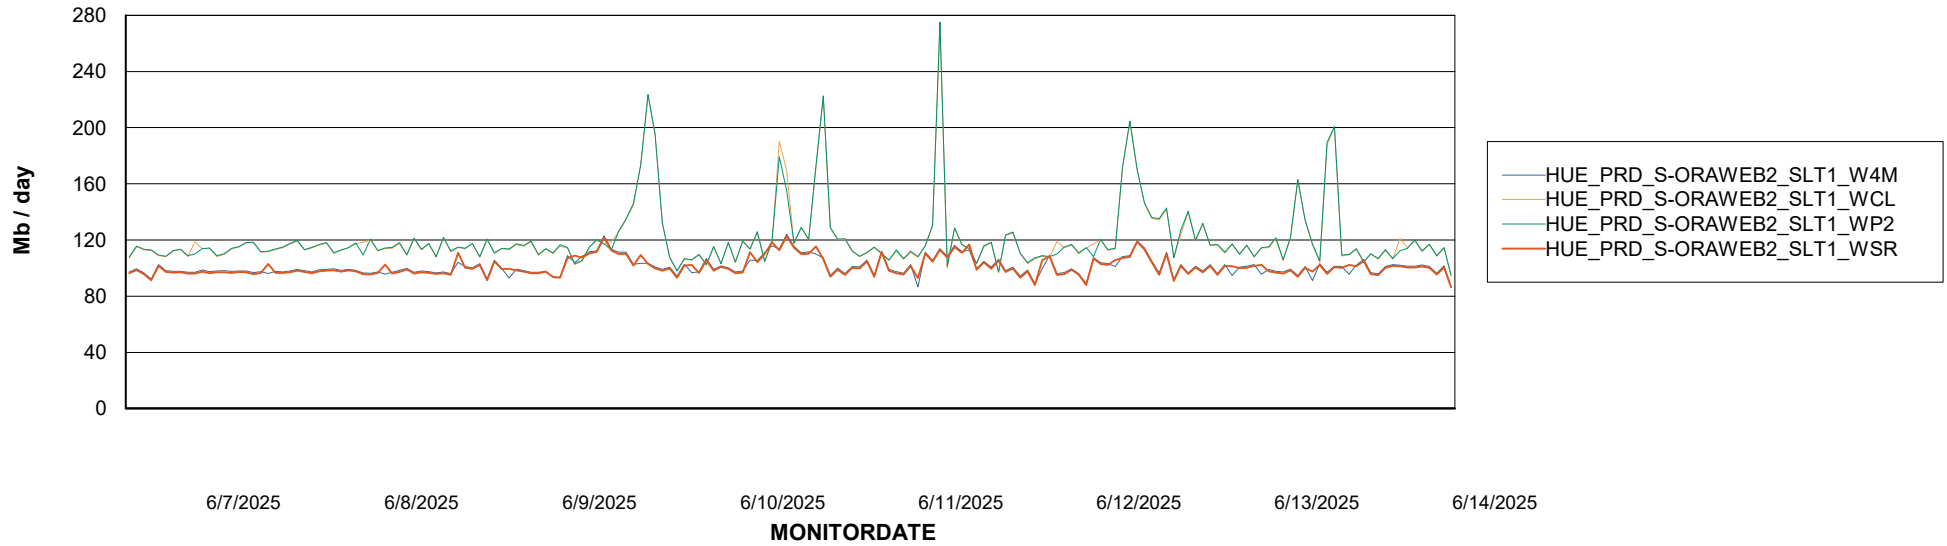

ABSolute Web Component Services

Avg memory used per ABS Web component