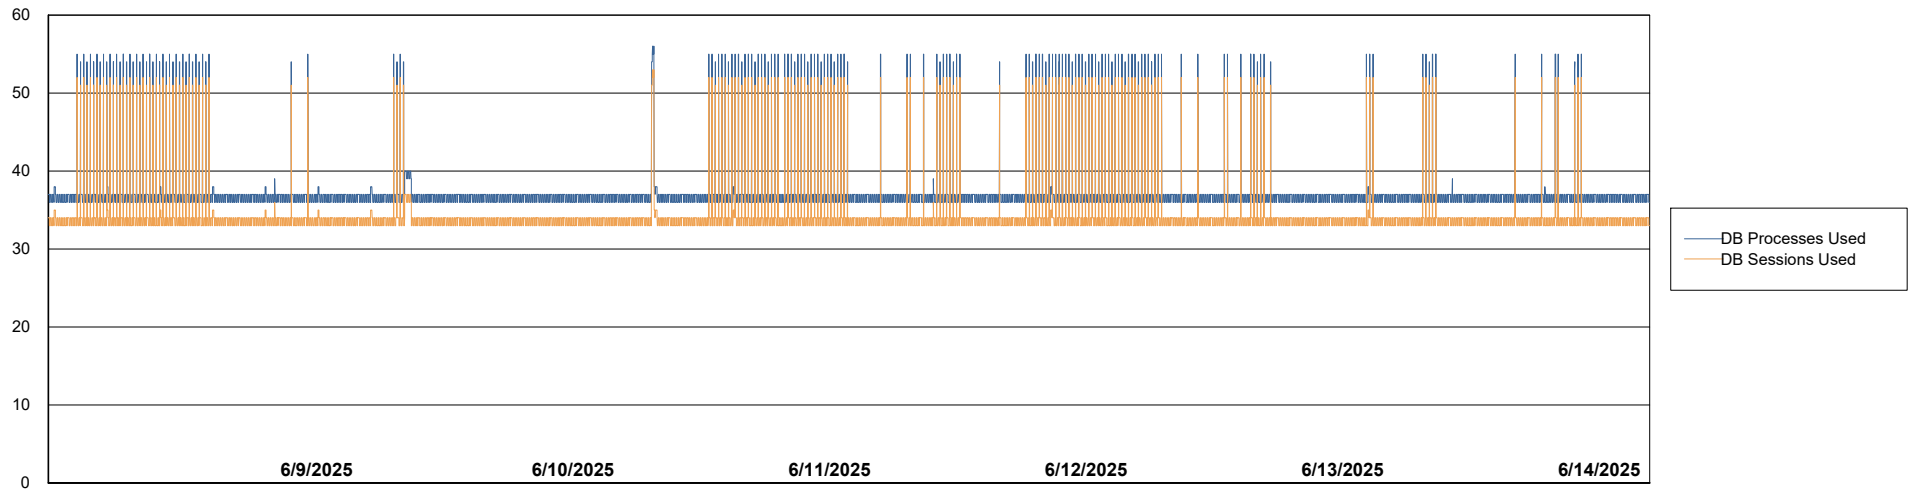

Database Performance HUE_PRD_S-ORATEST2_HSBABS1

DB Processes Max 1,000