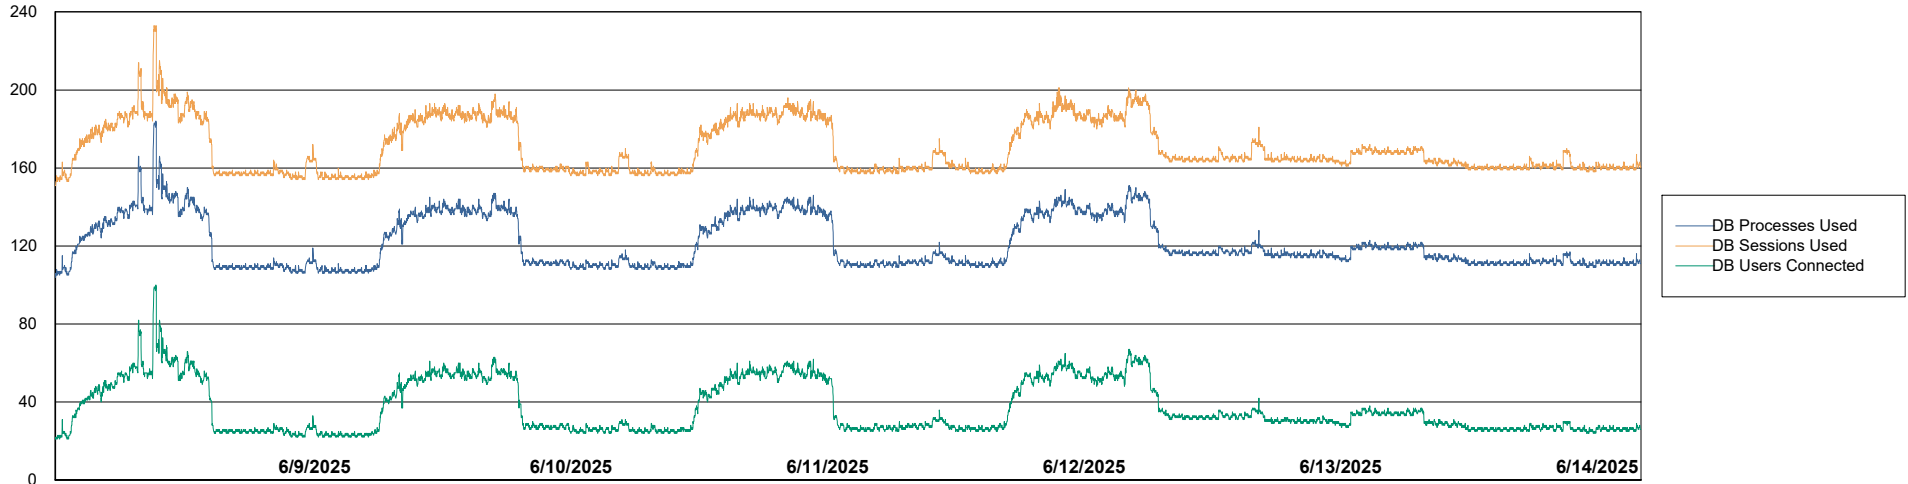

Database Performance HUE_PRD_S-ORAPROD2_ABS1