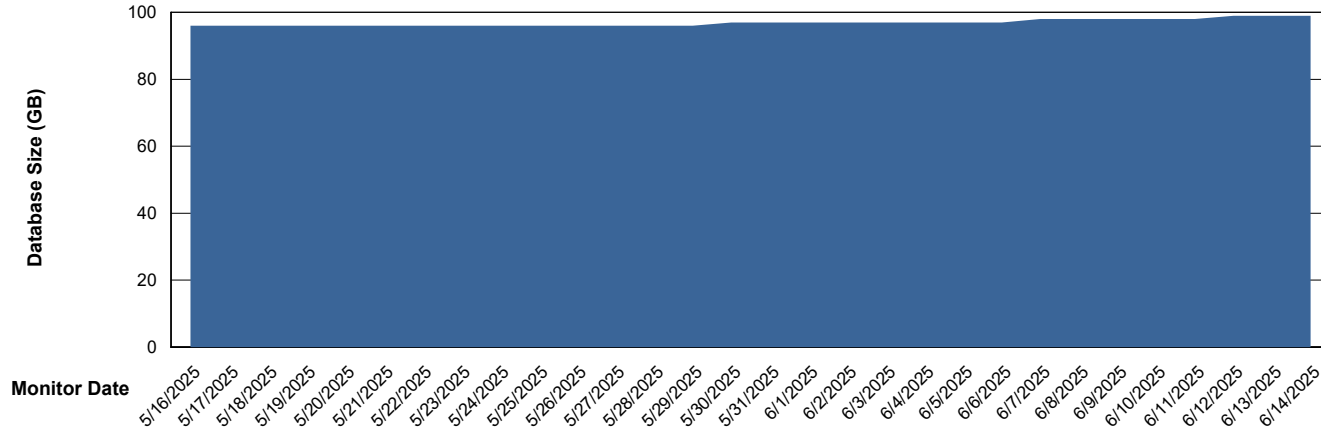

DB Processes Max 1,000
DB Sessions Max 0

Weekly SLA Customer Report

Customer ELJ Production
Database ID 72

Database Performance ELJ_PRD_FRASEQXPRDDB03_ABS1

Weekly SLA Customer Report

Customer ELJ Production
Database ID 72

DATABASE SIZE ELJ_PRD_FRASEQXPRDDB01_ABS1

Database growth over last month

DATABASE SIZE ELJ_PRD_FRASEQXPRDDB03_ABS1

Database growth over last month

Weekly SLA Customer Report

Customer ELJ Production
Database ID 72