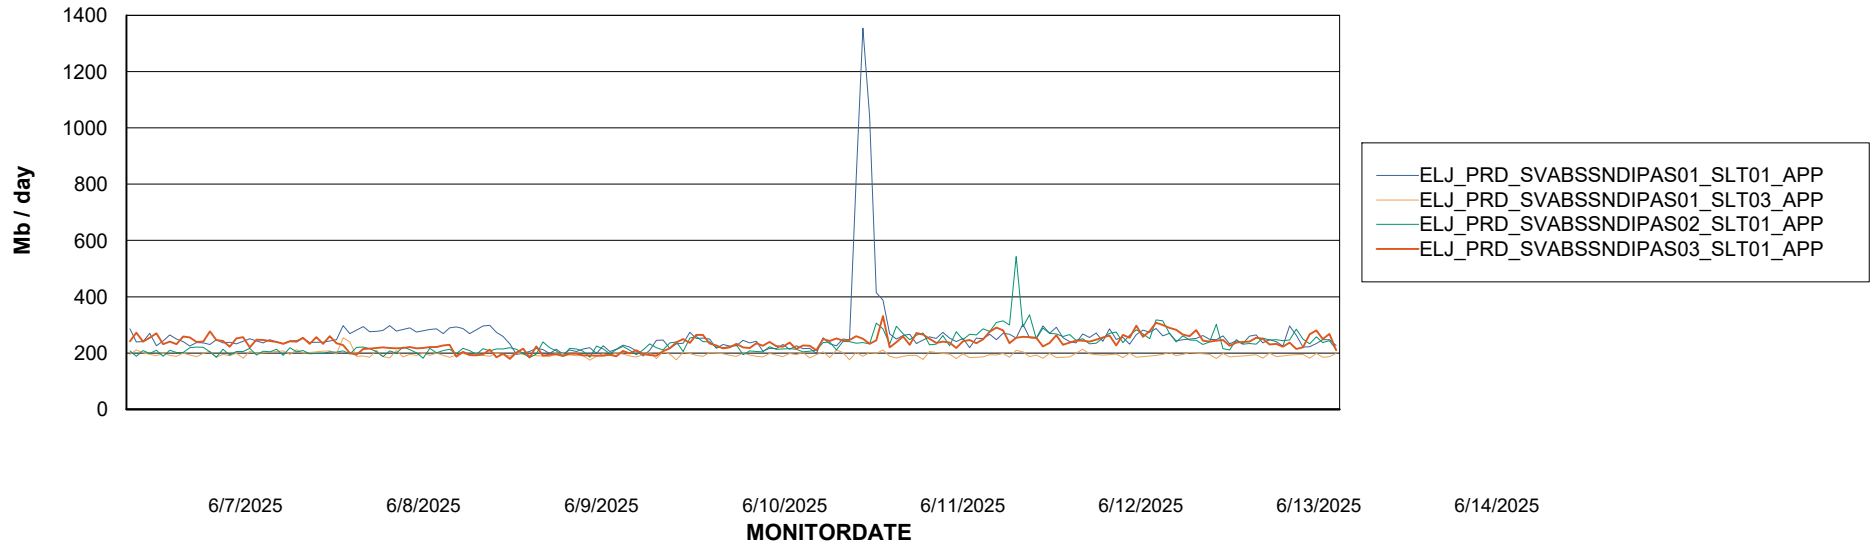

ABSSolute Application Server Services

Avg memory used per ABS Server Service