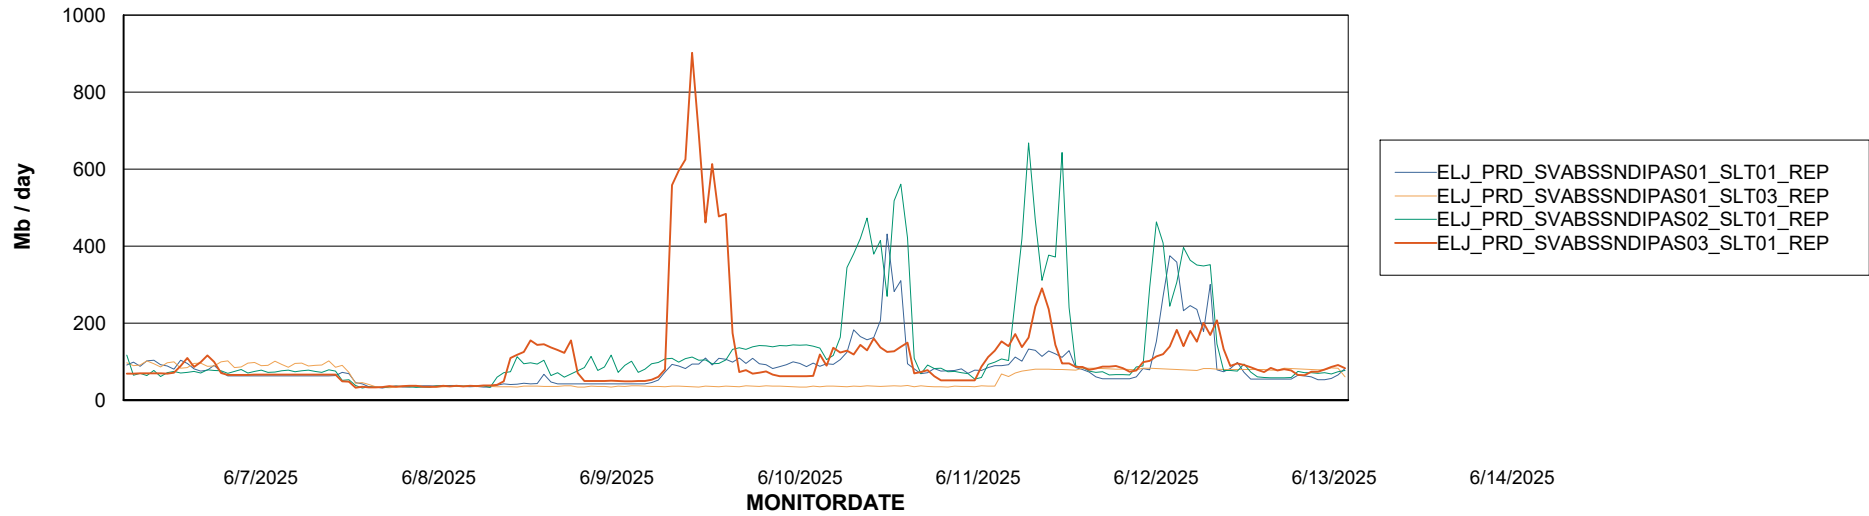

Avg memory used per ABS Server Service

Avg users per day per ABS server

Weekly SLA Customer Report

Customer ELJ Production
Database ID 72

ABSSolute Application ReportServer Services

Avg memory used per ReportServer Service