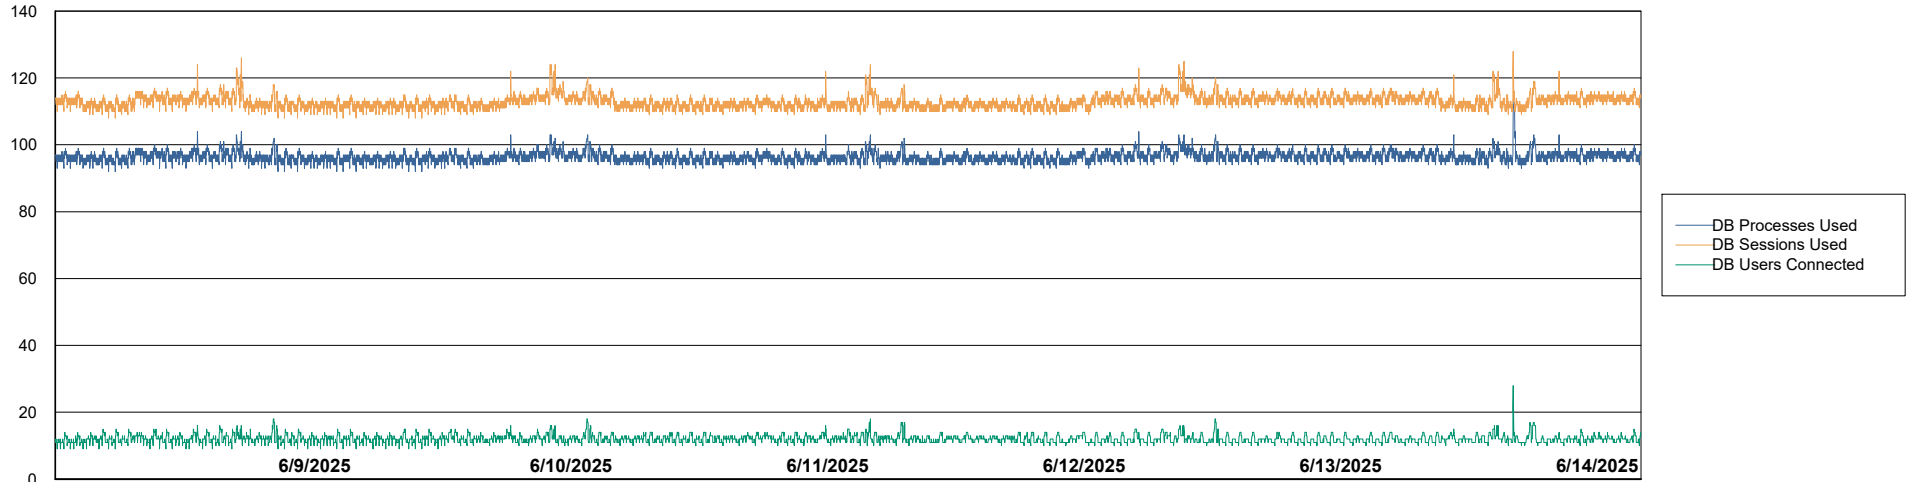

DB Processes Max 1,000
DB Sessions Max 0

Weekly SLA Customer Report

Customer ELJ Production
Database ID 72

Database Performance ELJ_PRD_FRASEQXPRDDB03_ABS1

Weekly SLA Customer Report

Customer ELJ Production
Database ID 72