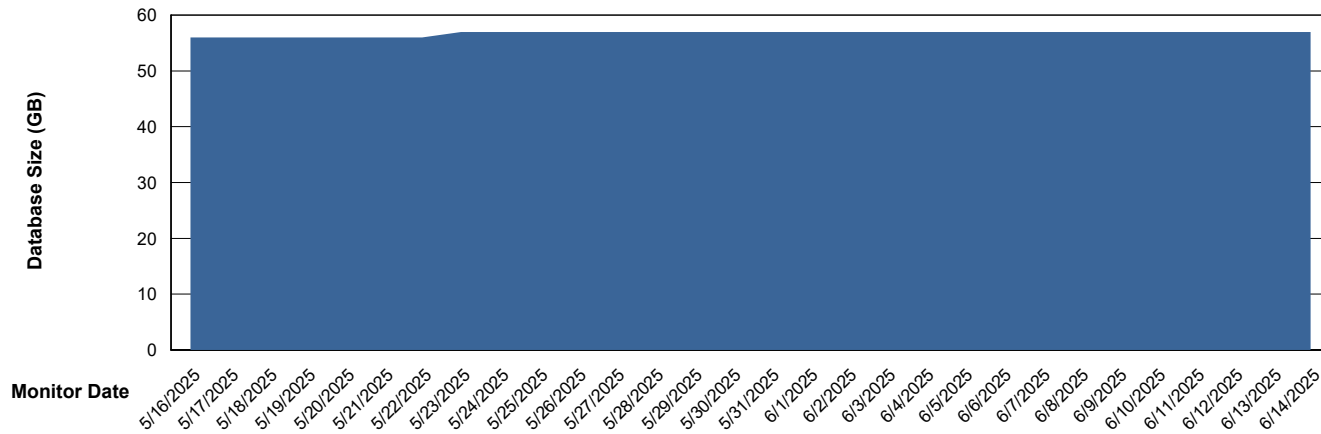

DB Processes Max 1,000
DB Sessions Max 0

Weekly SLA Customer Report

Customer ELJ Production
Database ID 72

Database Performance ELJ_PRD_FRASEQXPRDDB03_ABS1

Weekly SLA Customer Report

Customer ELJ Production
Database ID 72

DATABASE SIZE ELJ_PRD_FRASEQXPRDDB01_ABS1

Database growth over last month

DATABASE SIZE ELJ_PRD_FRASEQXPRDDB03_ABS1

Database growth over last month

Weekly SLA Customer Report

Customer ELJ Production
Database ID 72