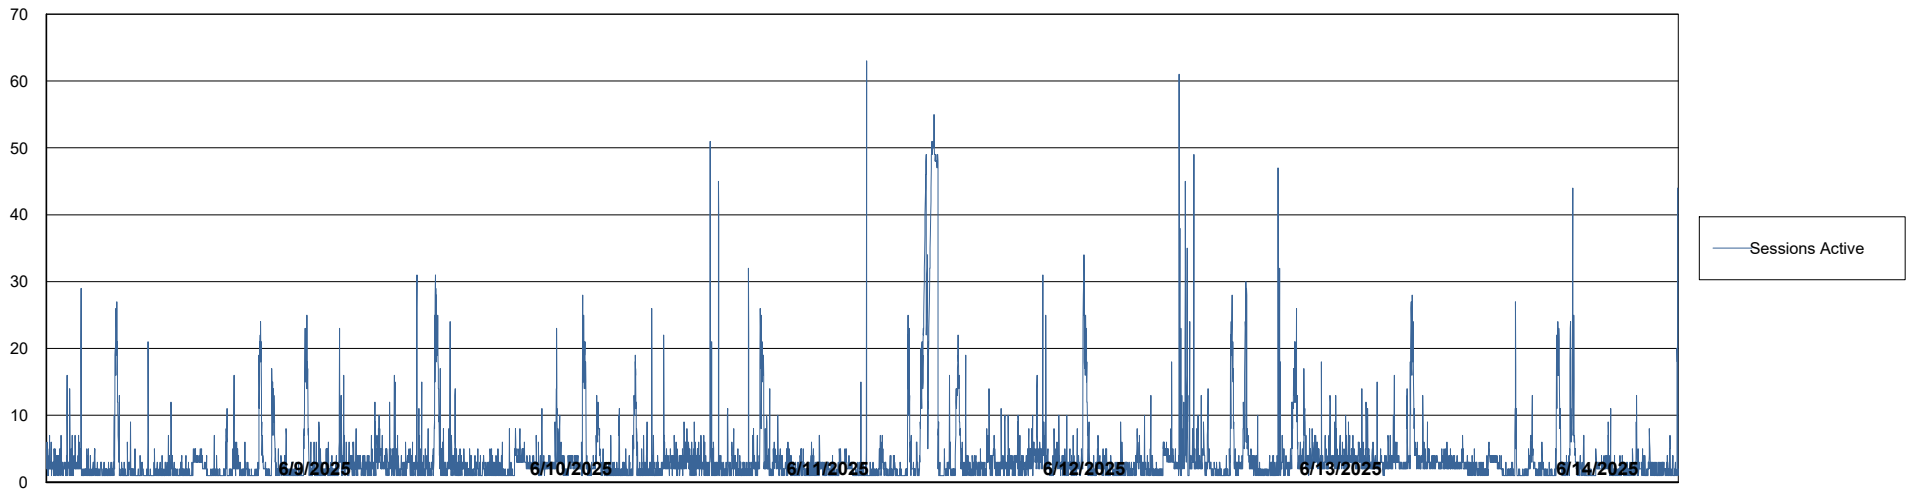

Weekly SLA Customer Report

Customer ELI_Production
Database ID 62

Database Performance ELI_PRD_FRASEQXPRDDB04-BI_ABS1

Weekly SLA Customer Report

Customer ELI_Production
Database ID 62

Database Performance ELI_PRD_FRASINTPRDDB01_ABS1