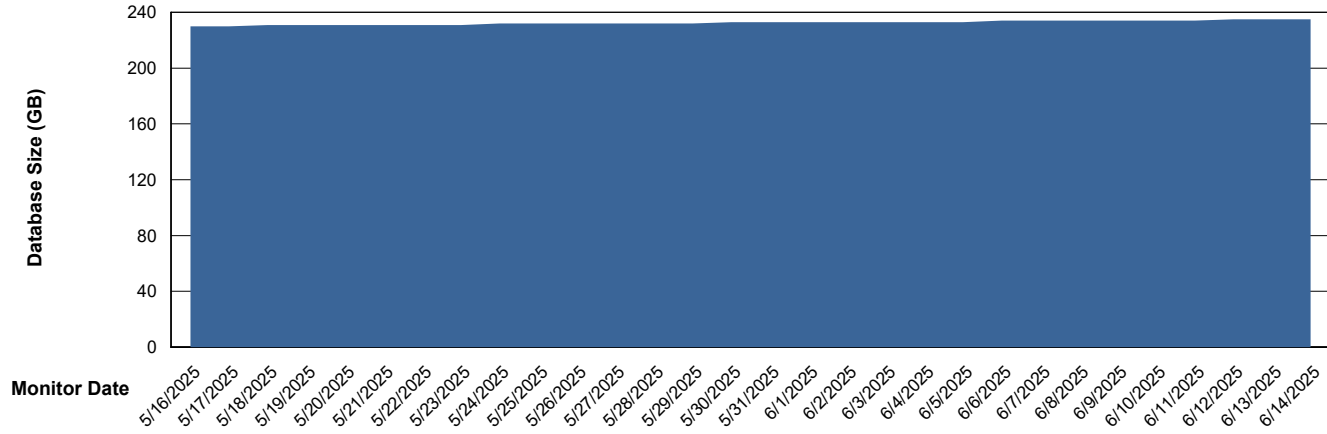

Weekly SLA Customer Report

Customer ELI_Production
Database ID 62

Database Performance ELI_PRD_FRASINTQUADB01_HSBABS1

DB Processes Max 1,000

Weekly SLA Customer Report

Customer ELI_Production
Database ID 62

DATABASE SIZE ELI_PRD_FRASEQXPRDDB04-BI_ABS1

Database growth over last month

DATABASE SIZE ELI_PRD_FRASINTPRDDB01_ABS1

Database growth over last month

Weekly SLA Customer Report

Customer ELI_Production
Database ID 62