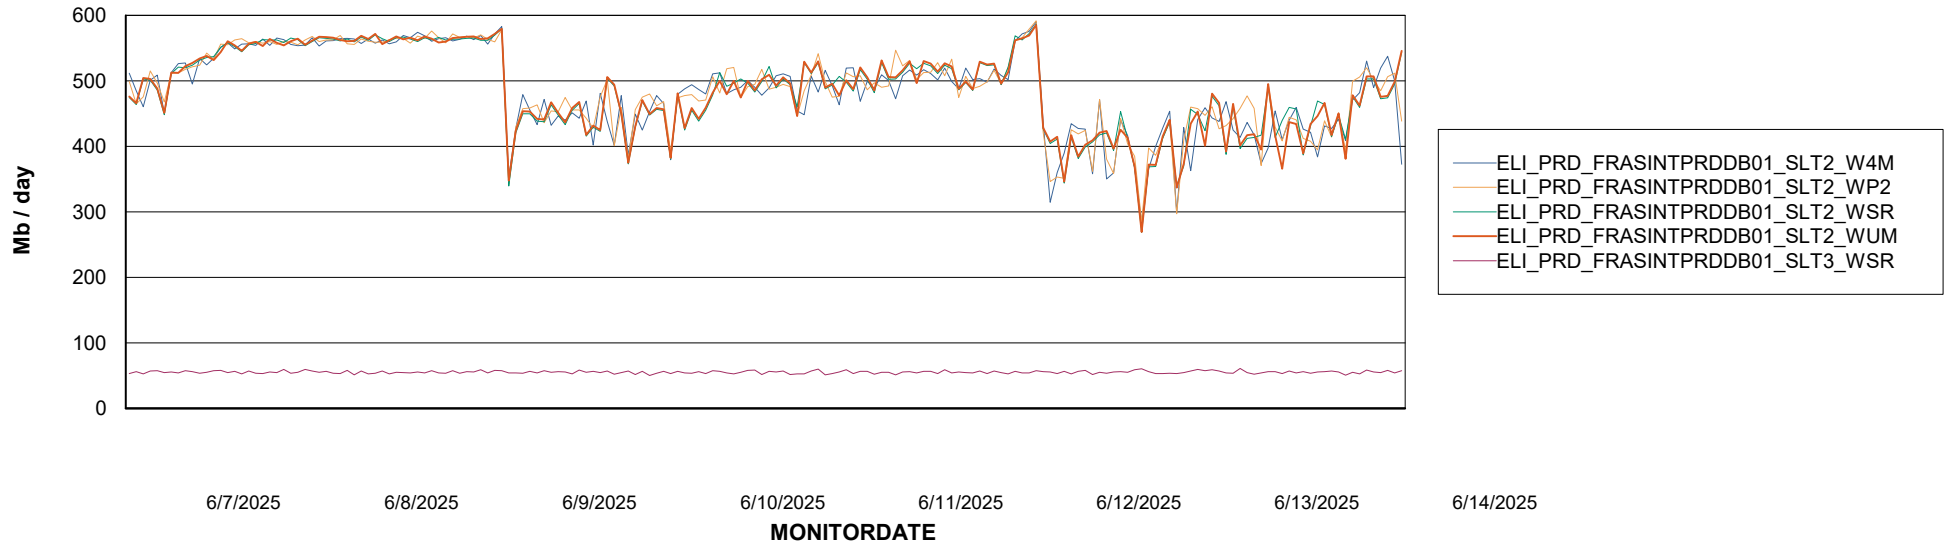

ABSolute Web Component Services

Avg memory used per ABS Web component