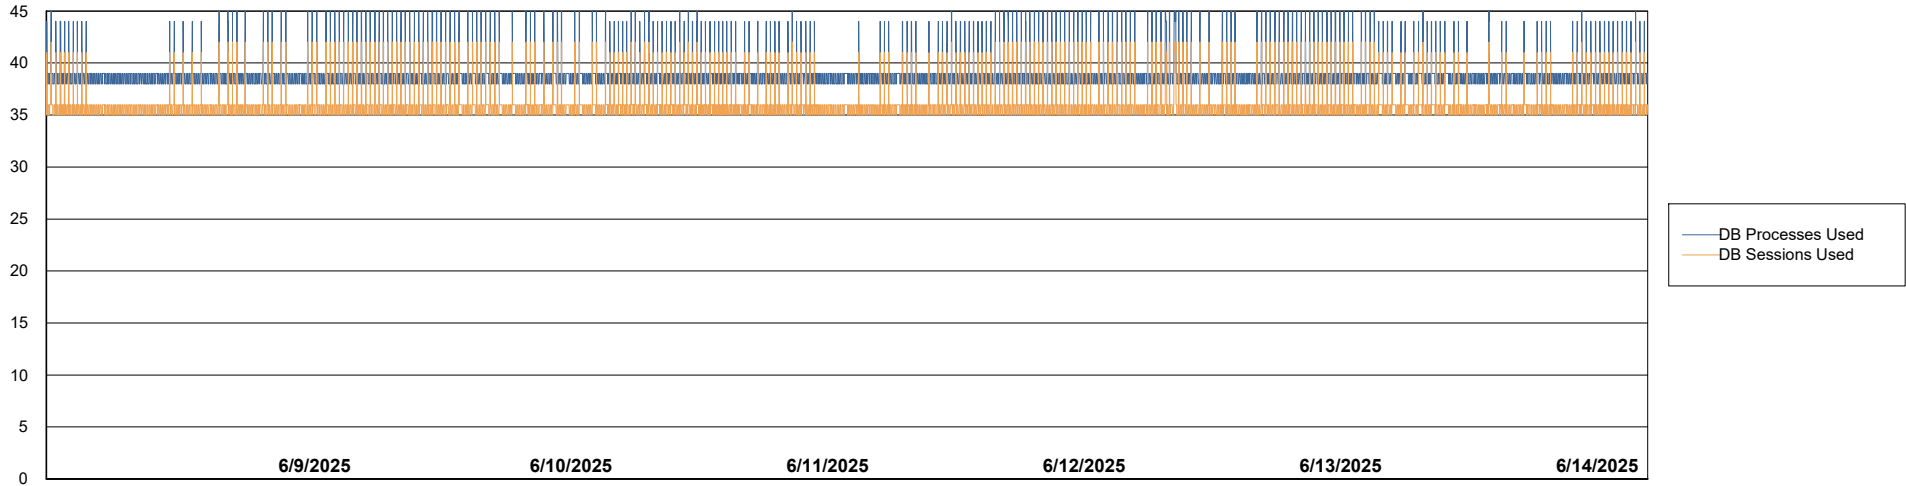

Database Performance ELI_PRD_FRASINTQUADB01_HSBABS1

DB Processes Max 1,000