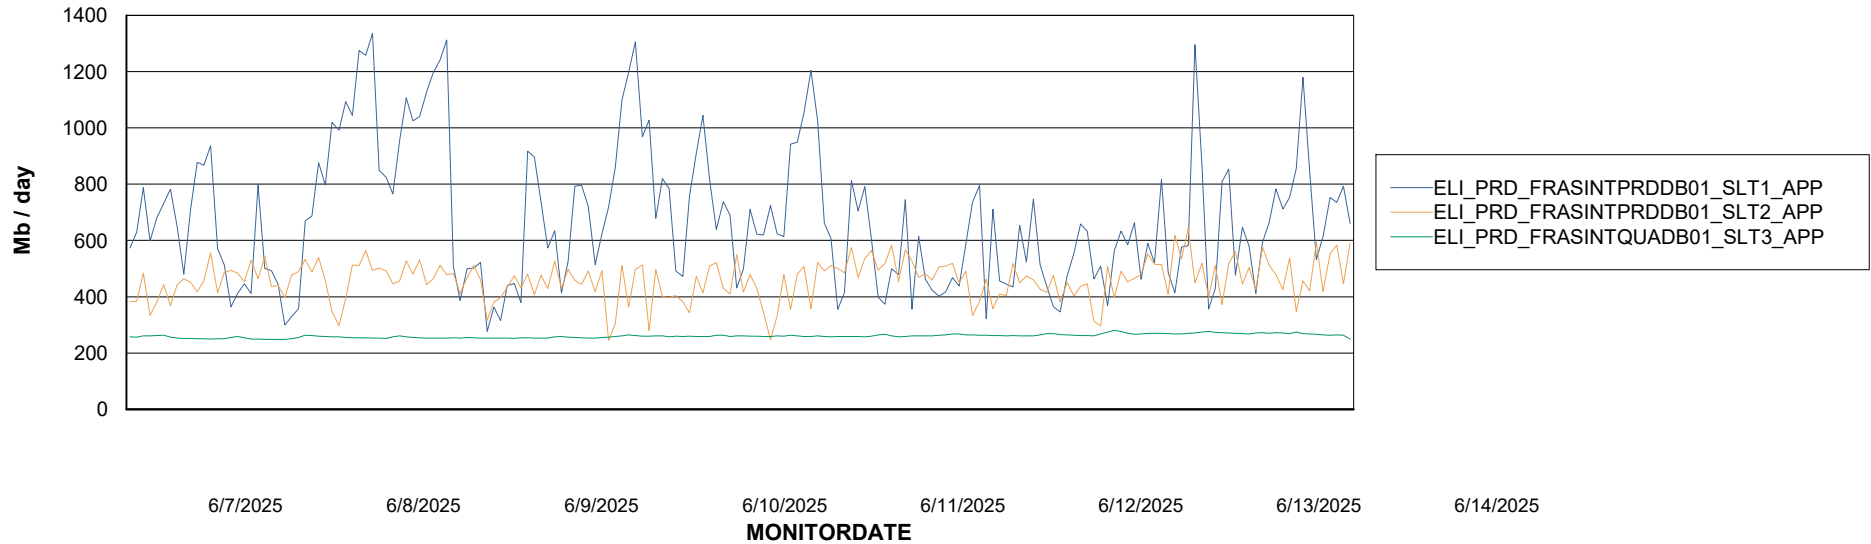

ABSSolute Application Server Services

Avg memory used per ABS Server Service