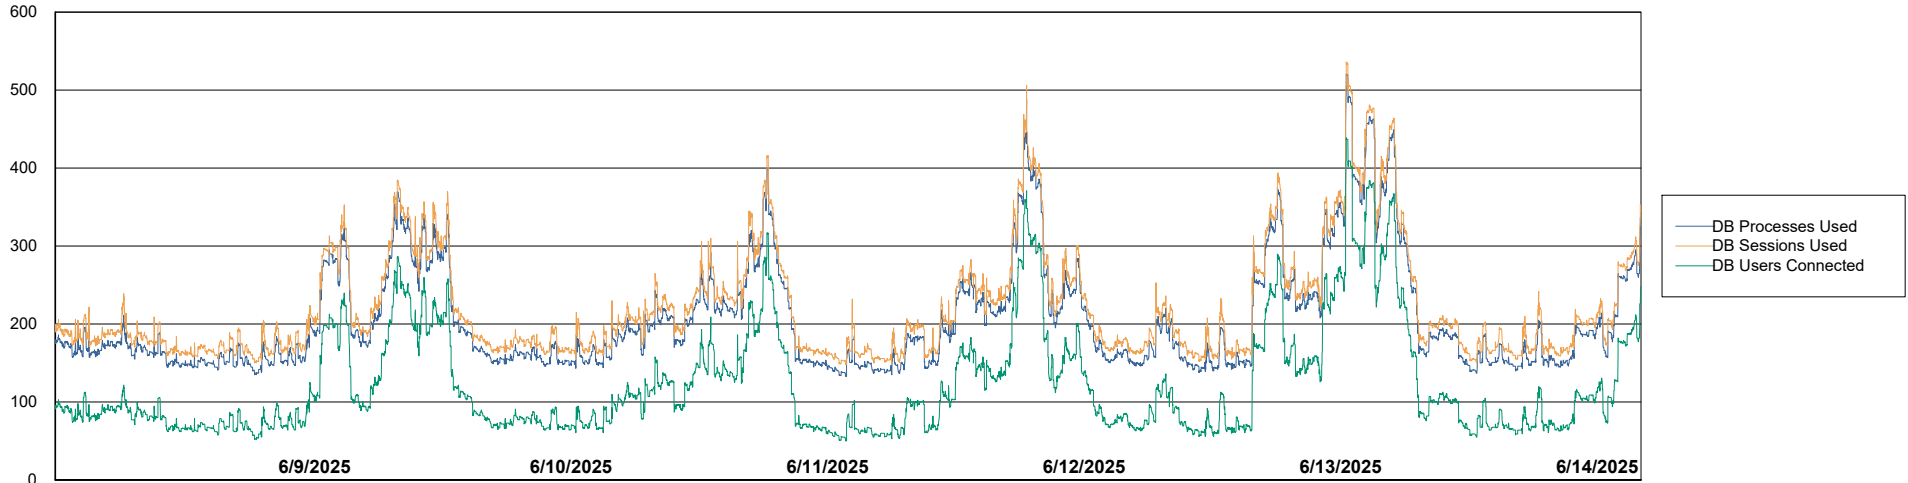

Weekly SLA Customer Report

Customer ELI_Production
Database ID 62

Database Performance ELI_PRD_FRASEQXPRDDB04-BI_ABS1

Weekly SLA Customer Report

Customer ELI_Production
Database ID 62

Database Performance ELI_PRD_FRASINTPRDDB01_ABS1