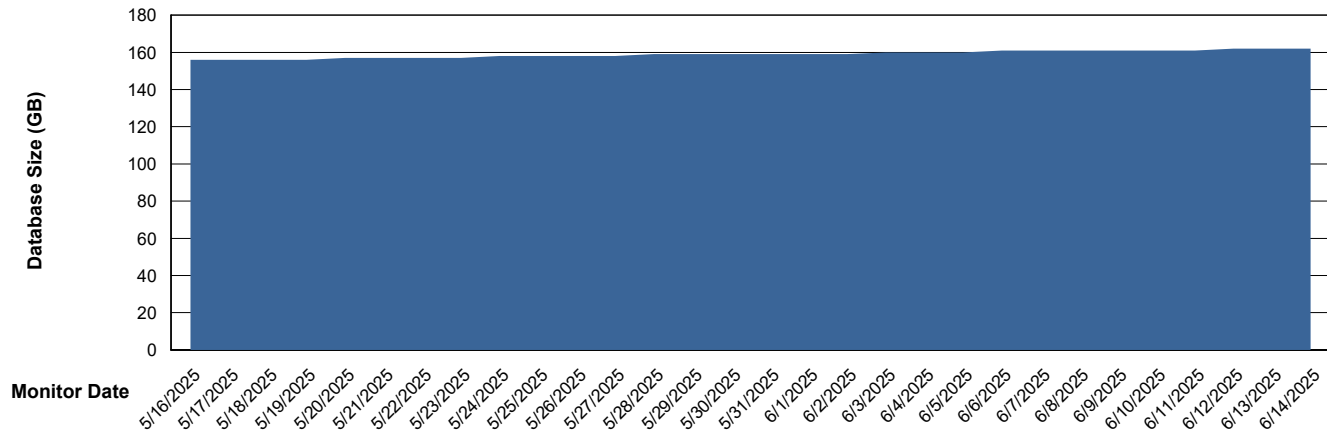

DATABASE SIZE ELI_PRD_FRASINTPRDDB01_ABS1

Database growth over last month