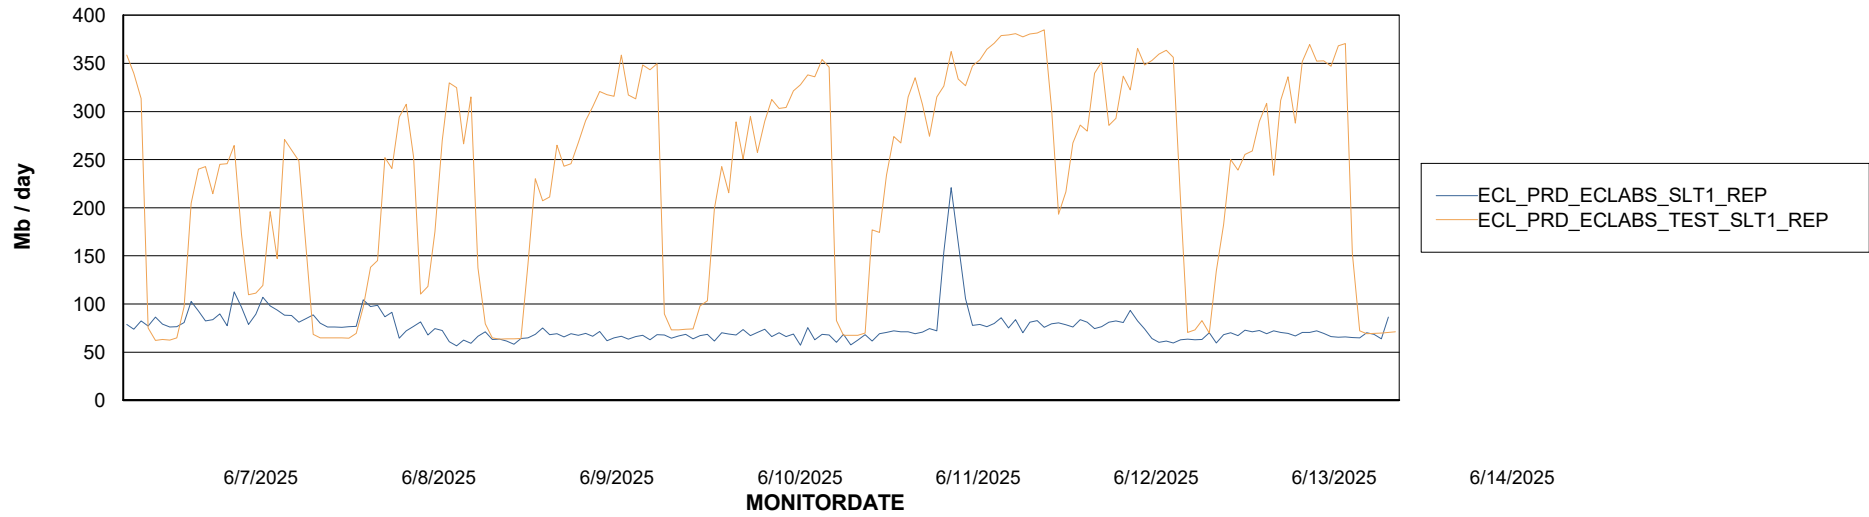

Avg memory used per ABS Server Service

Avg users per day per ABS server

Weekly SLA Customer Report

Customer ECL_Production
Database ID 156

ABSSolute Application ReportServer Services

Avg memory used per ReportServer Service