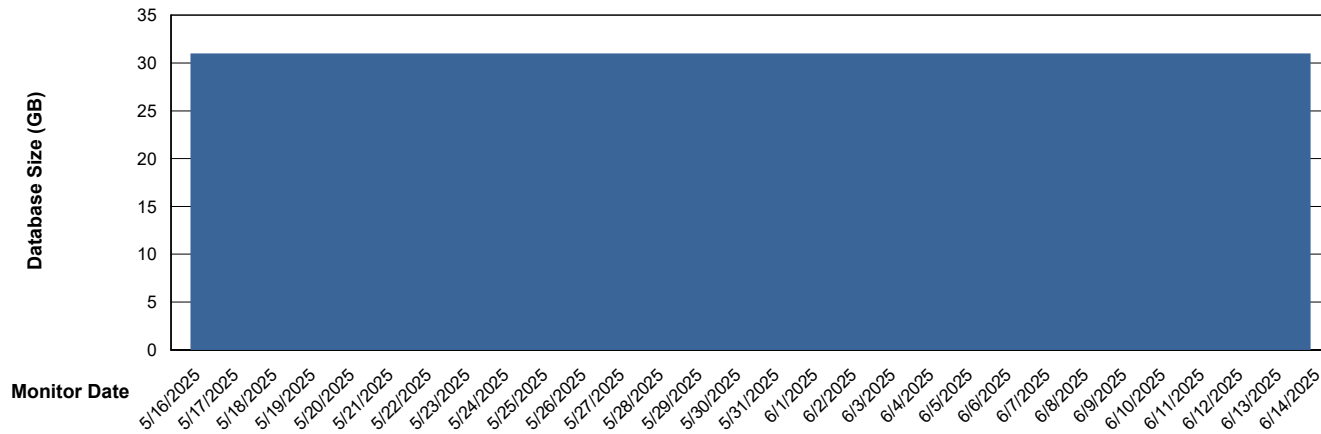

Weekly SLA Customer Report

Customer ECL_Production
Database ID 156

Database Performance ECL_PRD_ECLABS-TEST_HSBABS1

DB Processes Max 1,000

Weekly SLA Customer Report

Customer ECL_Production
Database ID 156

DATABASE SIZE ECL_PRD_ECLABS_ABS1

Database growth over last month

DATABASE SIZE ECL_PRD_ECL-ABS-BI_ABS1

Database growth over last month

Weekly SLA Customer Report

Customer ECL_Production
 Database ID 156

Database Tablespace ECL_PRD_ECLABS_ABS1