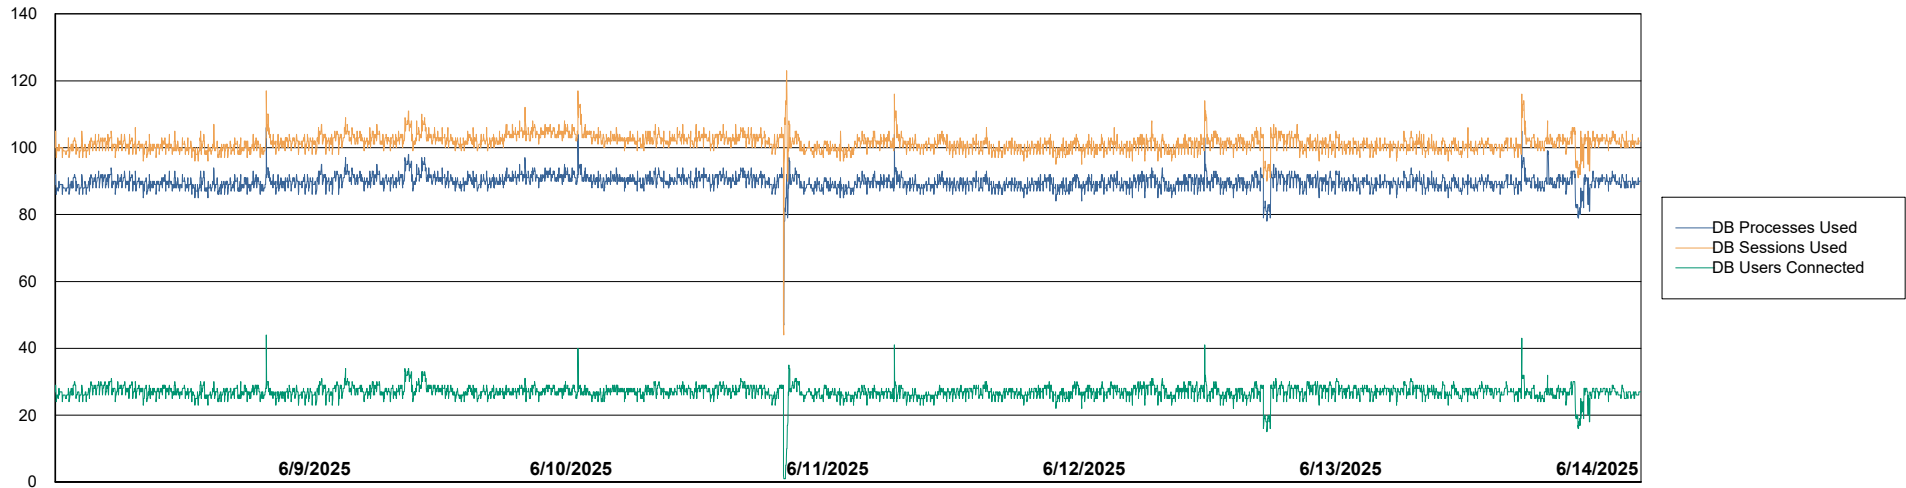

Weekly SLA Customer Report

Customer ECL_Production
Database ID 156

Database Performance ECL_PRD_ECLABS_ABS1

Weekly SLA Customer Report

Customer ECL_Production
Database ID 156

Database Performance ECL_PRD_ECL-ABS-BI_ABS1