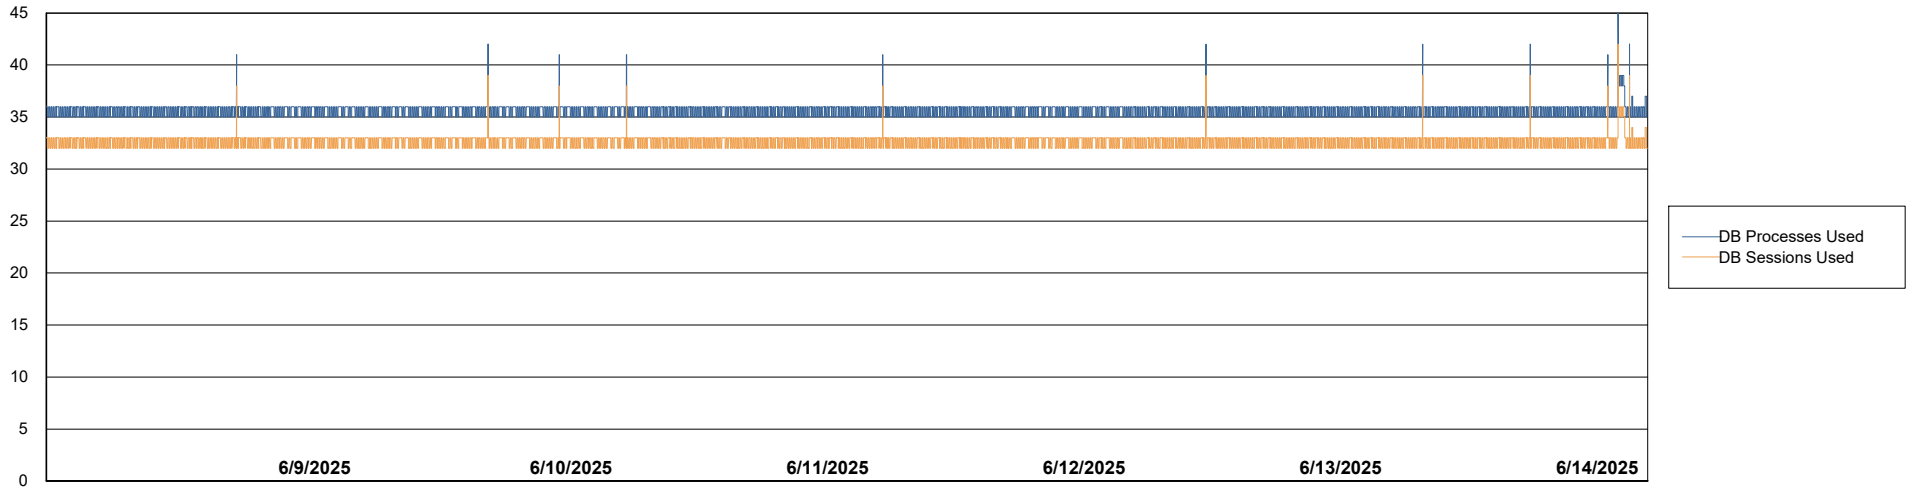

Database Performance ECL_PRD_ECLABS-TEST_HSBABS1

DB Processes Max 1,000