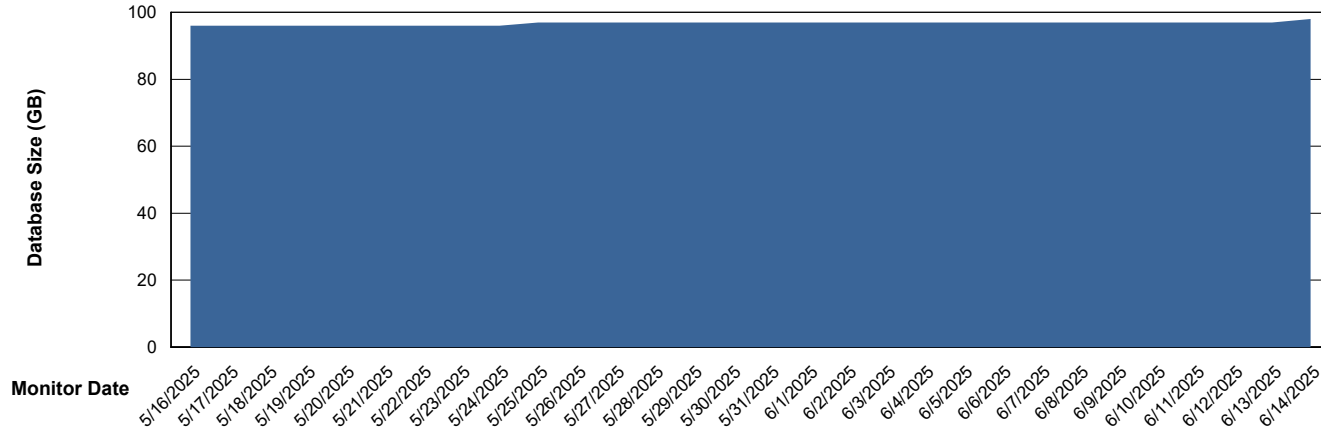

Weekly SLA Customer Report

Customer ECL_Production
Database ID 156

Database Performance ECL_PRD_ECLABS-TEST_HSBABS1

DB Processes Max 1,000

Weekly SLA Customer Report

Customer ECL_Production
Database ID 156

DATABASE SIZE ECL_PRD_ECLABS_ABS1

Database growth over last month

DATABASE SIZE ECL_PRD_ECL-ABS-BI_ABS1

Database growth over last month

Weekly SLA Customer Report

Customer ECL_Production
 Database ID 156

Database Tablespace ECL_PRD_ECLABS_ABS1