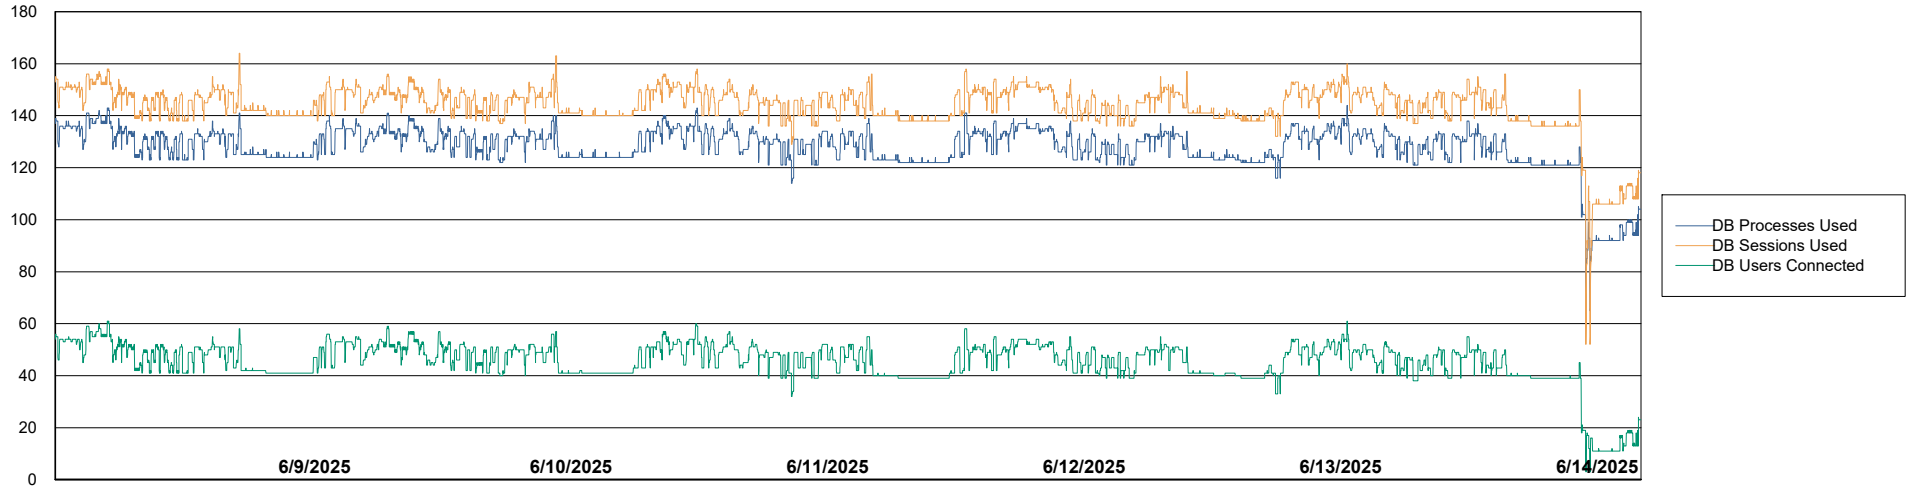

Weekly SLA Customer Report

Customer ECL_Production
Database ID 156

Database Performance ECL_PRD_ECLABS_ABS1

Weekly SLA Customer Report

Customer ECL_Production
Database ID 156

Database Performance ECL_PRD_ECL-ABS-BI_ABS1