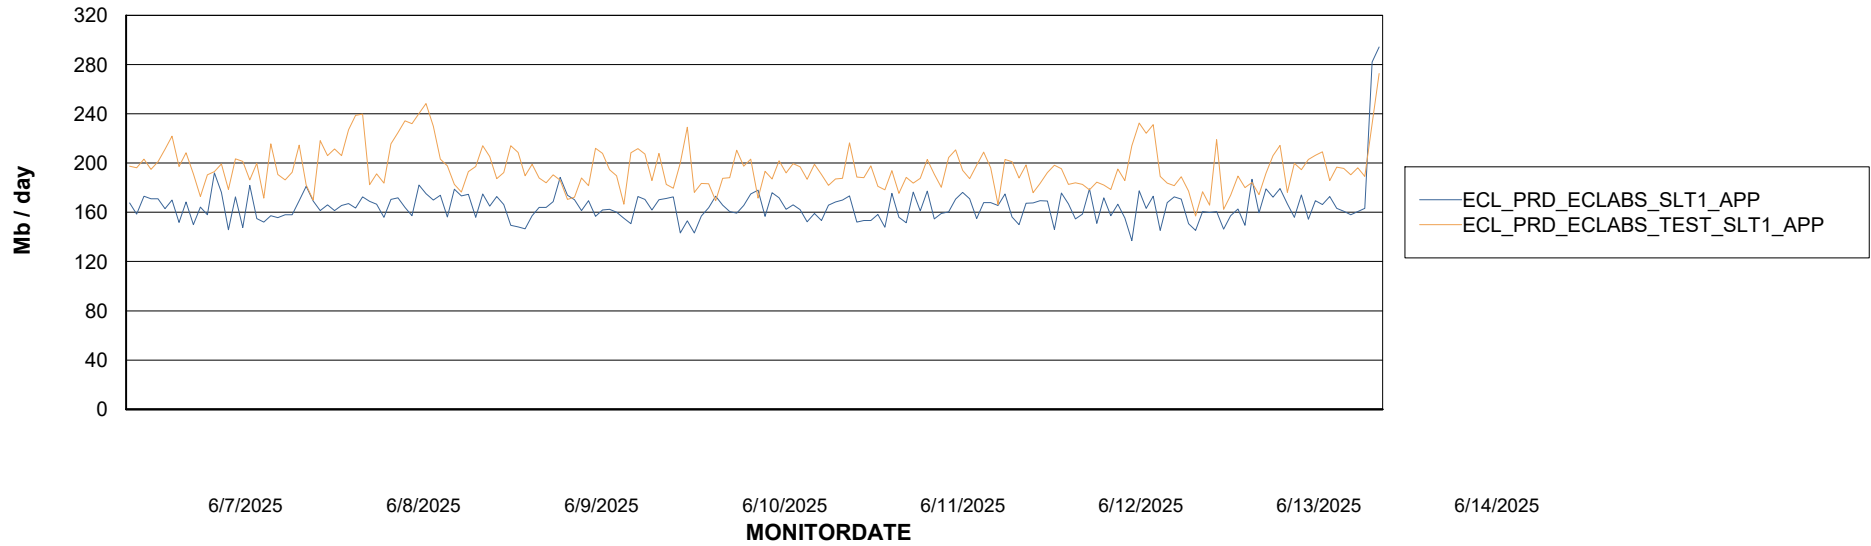

ABSSolute Application Server Services

Avg memory used per ABS Server Service