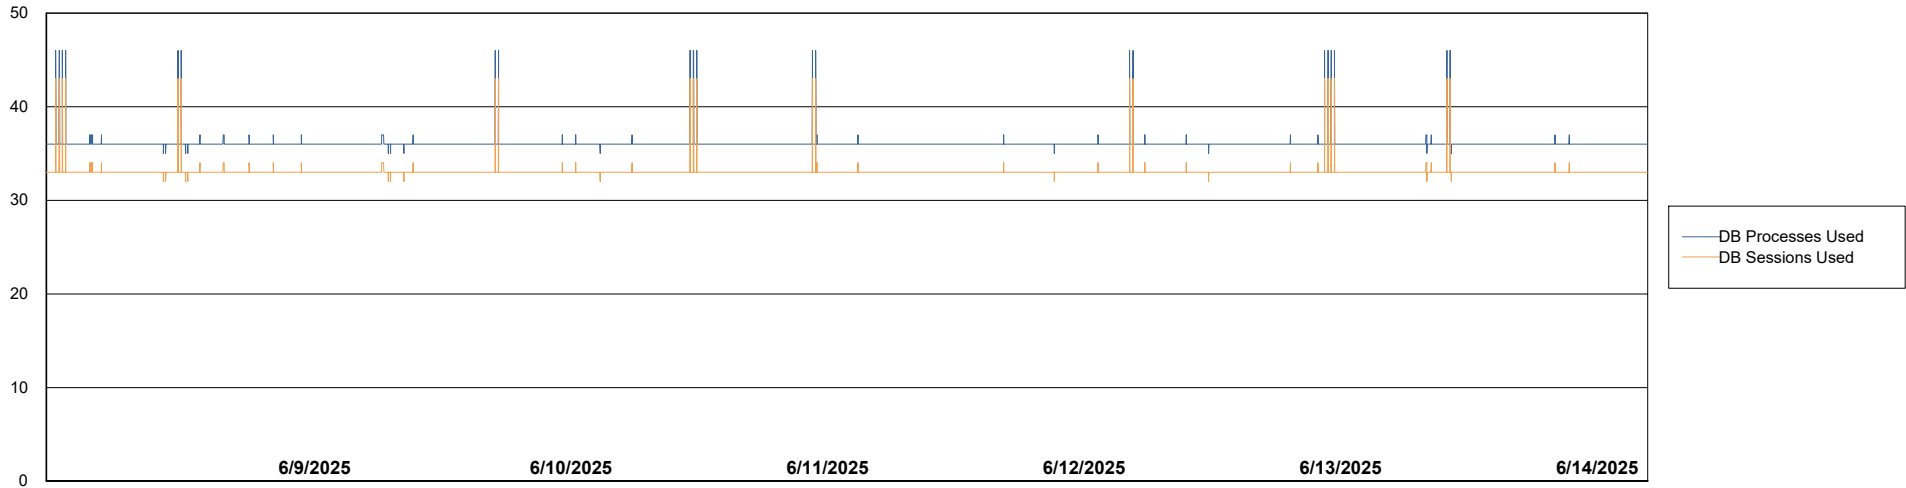

Database Performance CUS_PRD_ABSDB2_HSBABS1

DB Processes Max 1,000