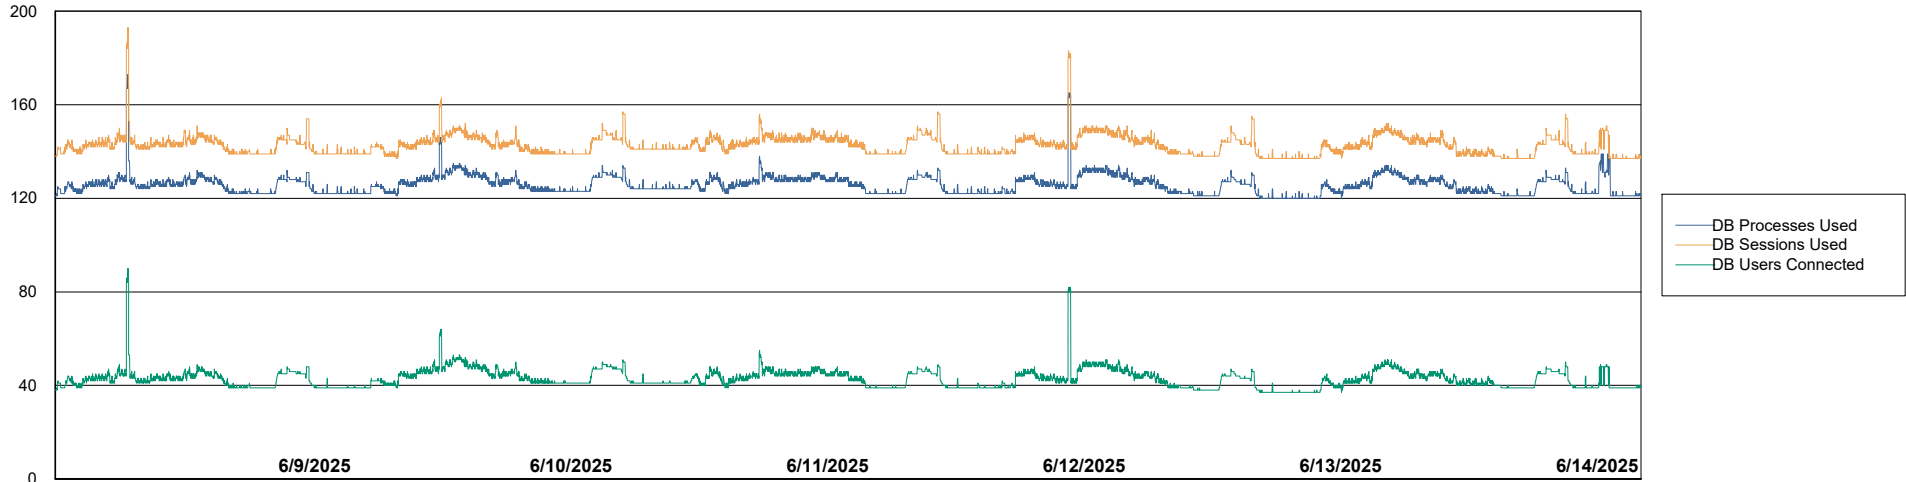

Database Performance CUS_PRD_ABSDB1_ABS1