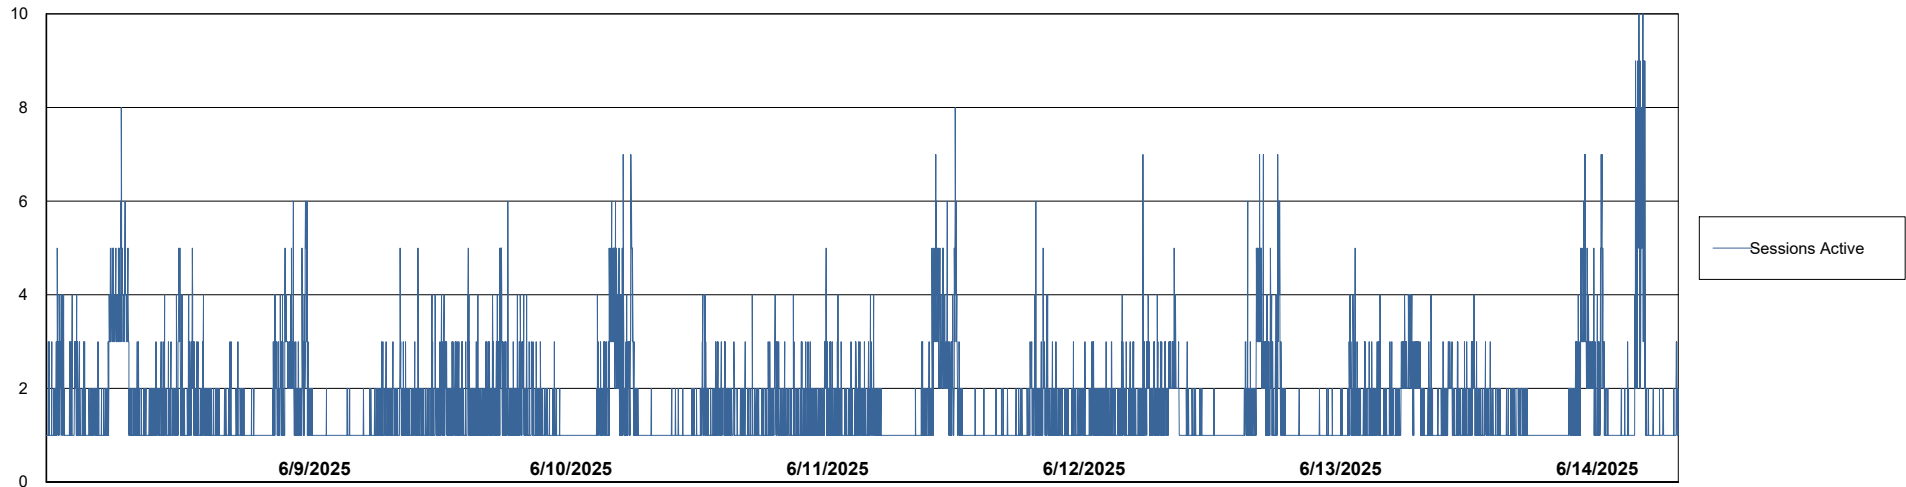

Database Performance CUS_PRD_ABSDB1_ABS1