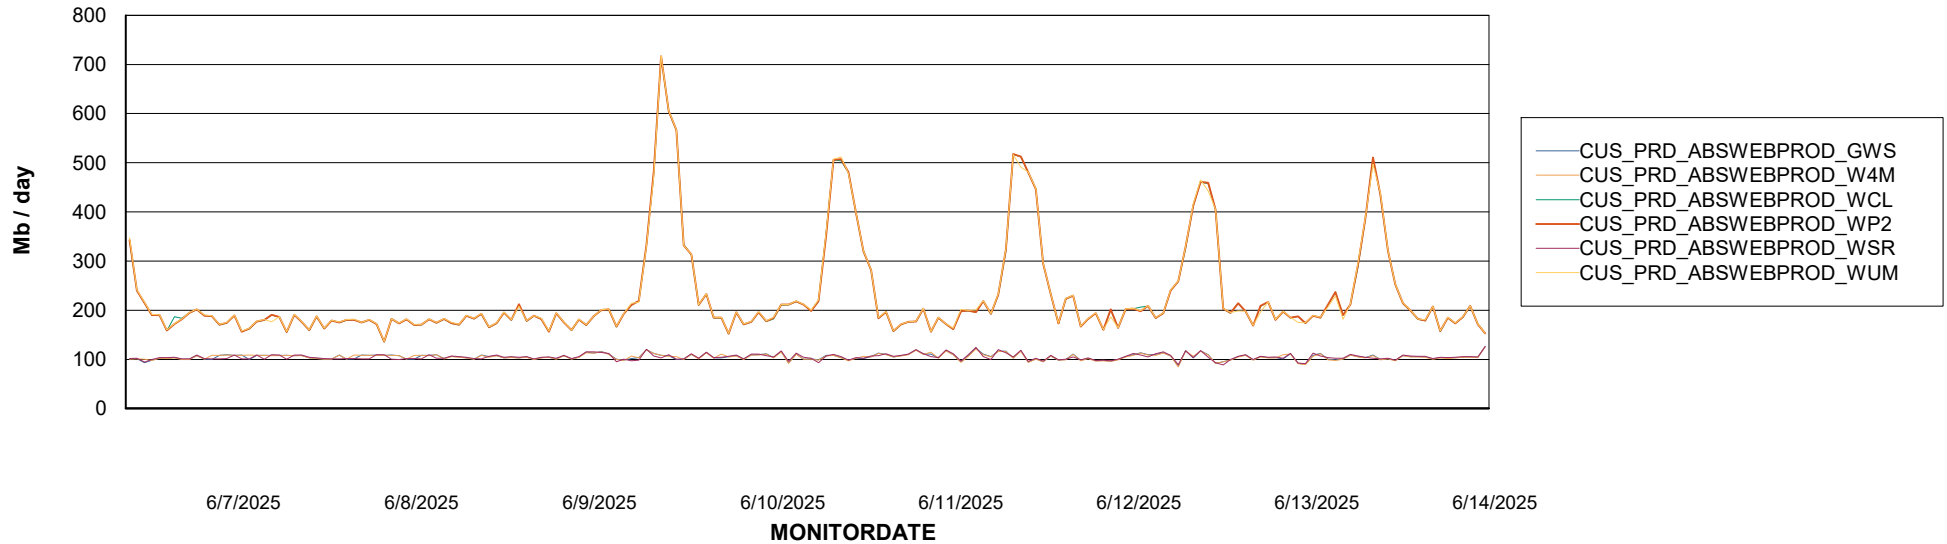

Avg memory used per ReportServer Service

Weekly SLA Customer Report

Customer CUS_Production (24/7)
Database ID 131

ABSSolute Web Component Services

Avg memory used per ABS Web component

Weekly SLA Customer Report