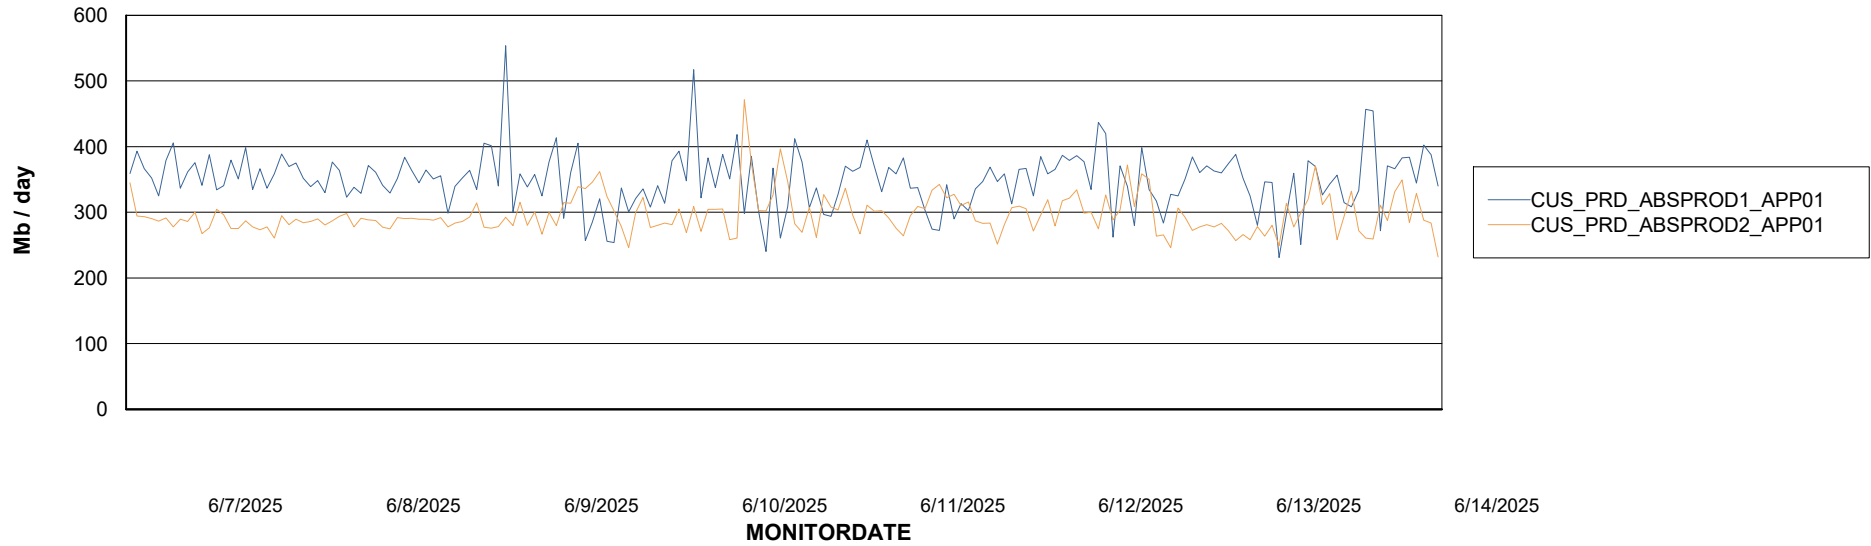

ABSSolute Application Server Services

Avg memory used per ABS Server Service