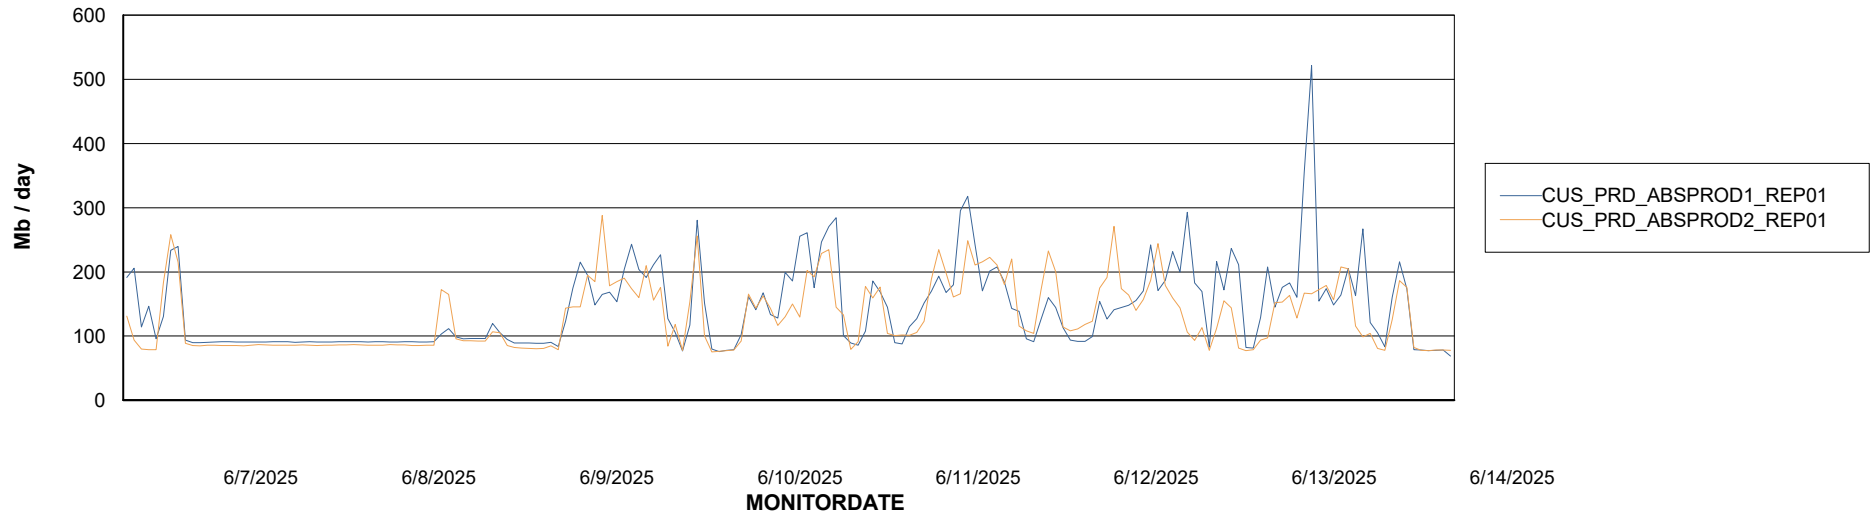

ABSSolute Application ReportServer Services

Avg memory used per ReportServer Service