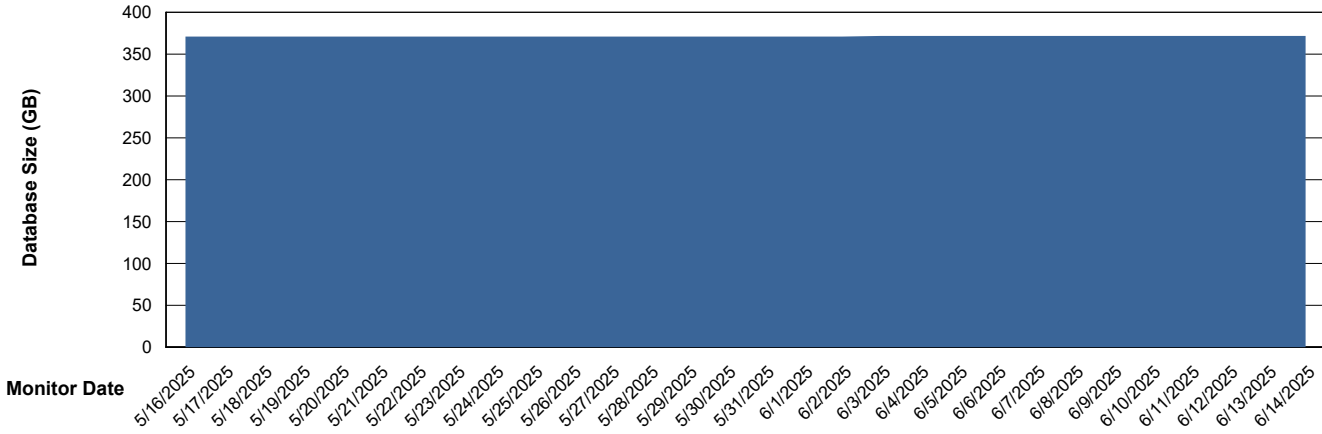

Database growth over last month

Database Tablespace CLO_PRD_CLO-ORA01_ABS1

Date	Tablespace Name	Filesize (Gb)	Usedsize (Gb)	Percentage free
6/14/2025	ABSDATA	117	95	18
	INDX	304	251	17
6/13/2025	ABSDATA	117	95	18
	INDX	304	251	17
6/12/2025	ABSDATA	117	95	18
	INDX	304	251	17
6/11/2025	ABSDATA	117	95	18
	INDX	304	251	17
6/10/2025	ABSDATA	117	95	18
	INDX	304	251	17
6/9/2025	ABSDATA	117	95	18
	INDX	304	251	17
6/8/2025	ABSDATA	117	95	18
	INDX	304	251	17