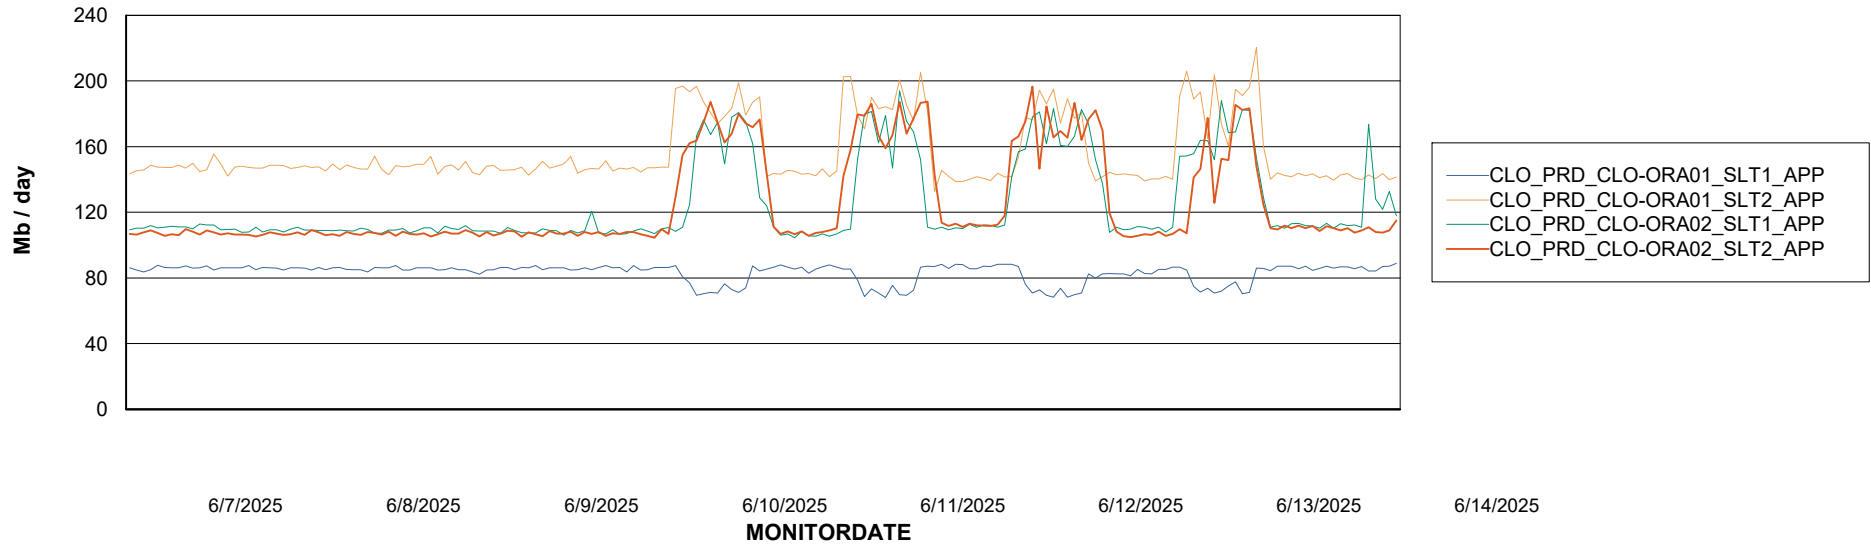

ABSSolute Application Server Services

Avg memory used per ABS Server Service