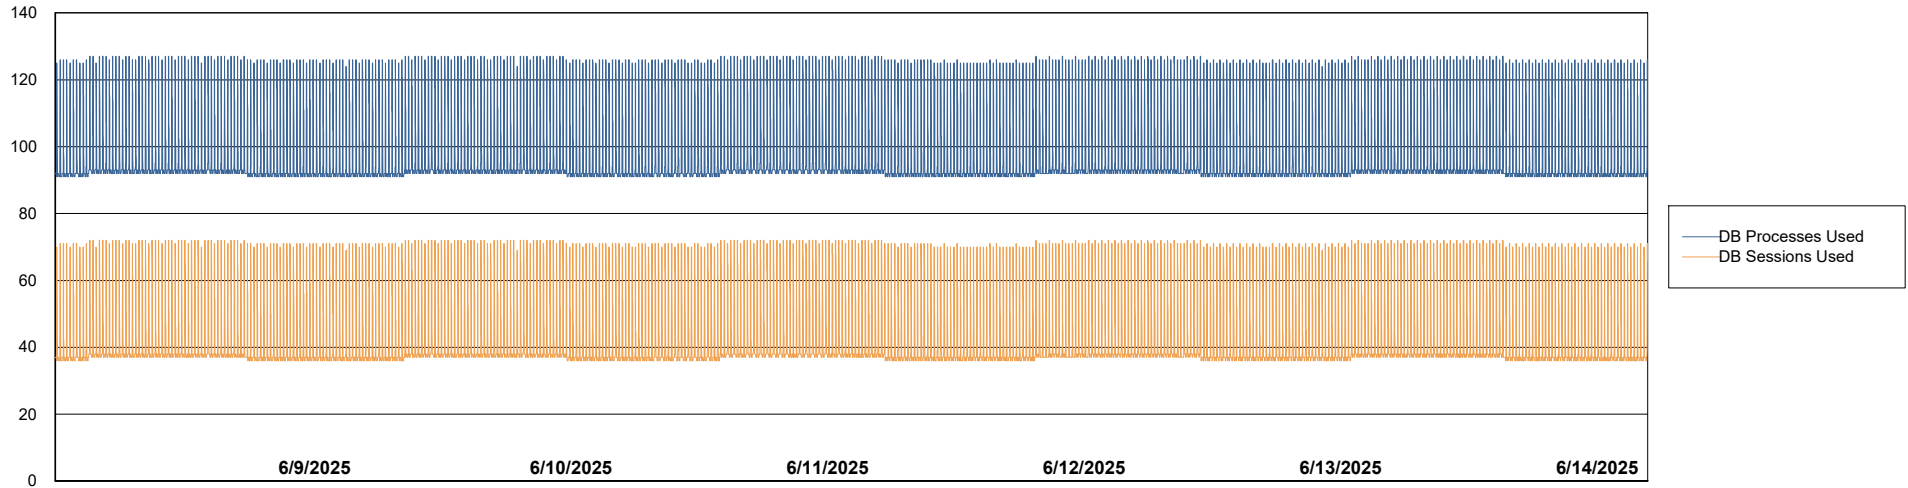

Database Performance CLO_PRD_CLO-ORA02_HSBABS1

DB Processes Max 1,000