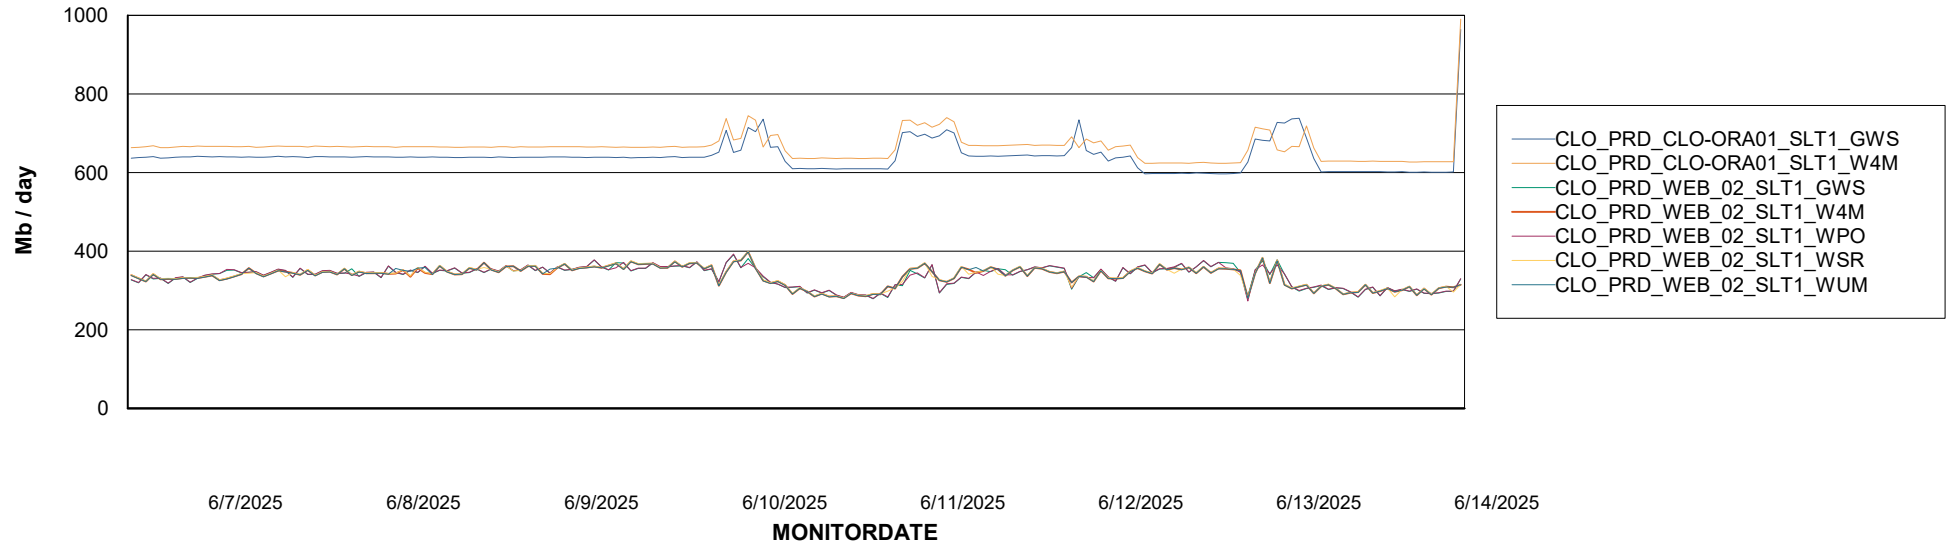

ABSSolute Web Component Services

Avg memory used per ABS Web component