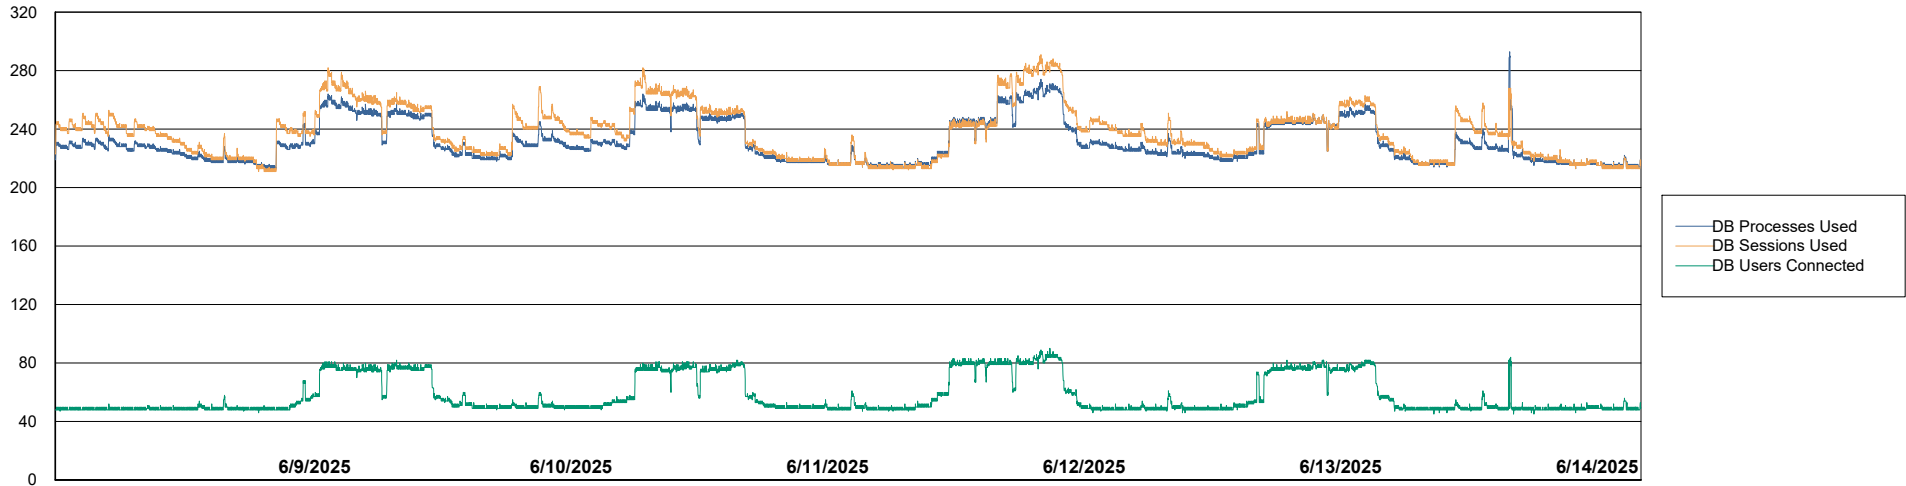

Database Performance CLO_PRD_CLO-ORA01_ABS1