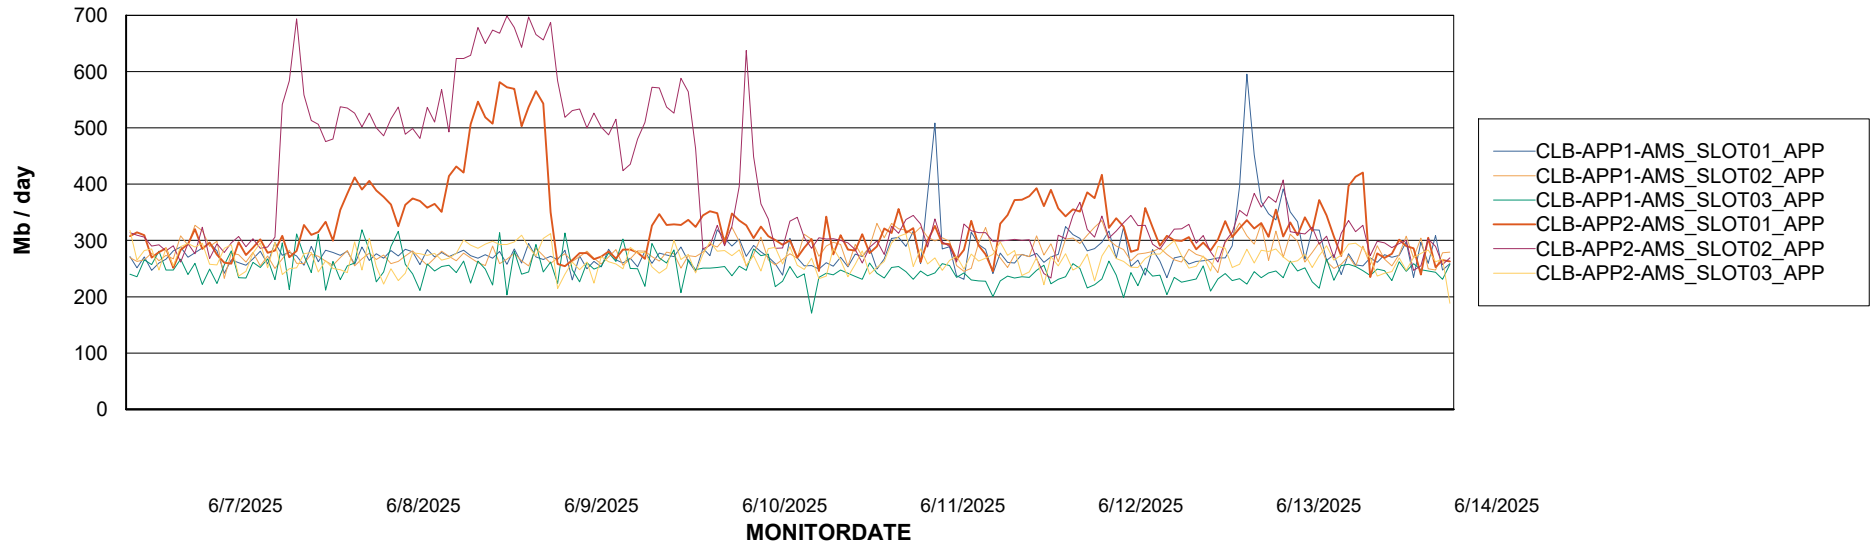

ABSSolute Application Server Services

Avg memory used per ABS Server Service