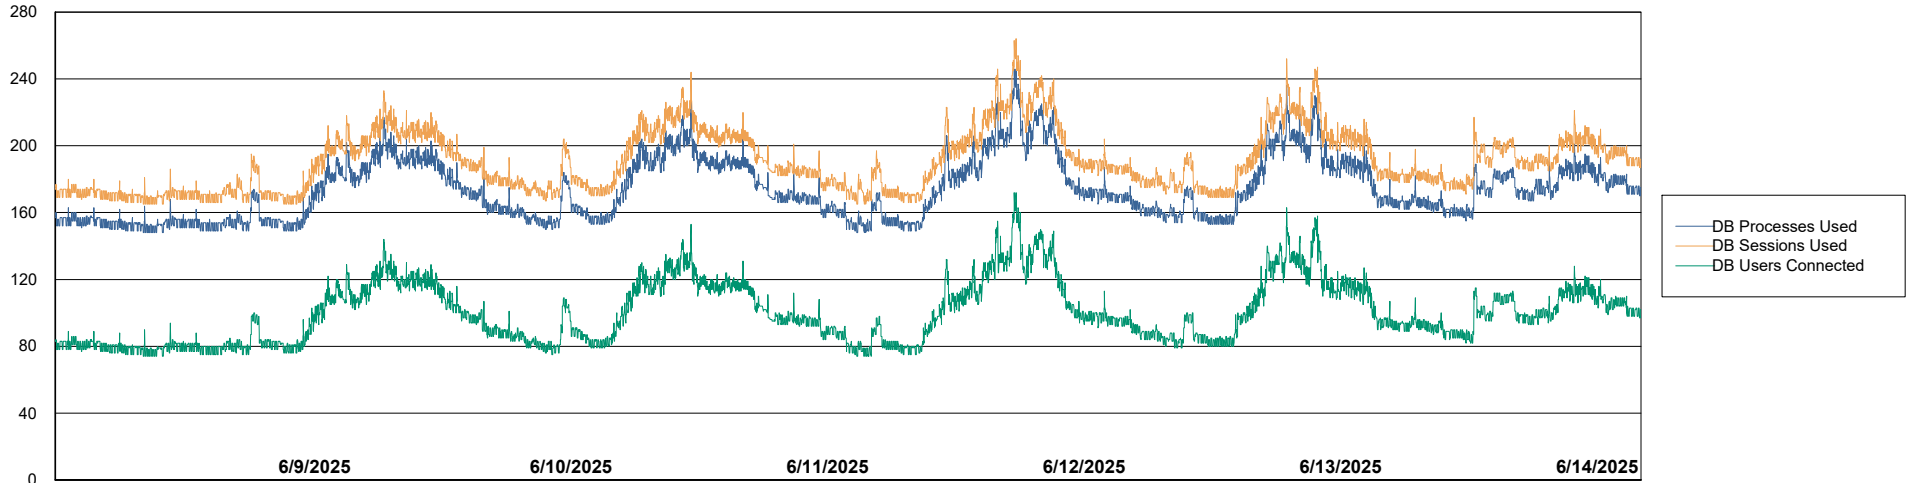

Weekly SLA Customer Report

Customer CLB OCI AMS Production
Database ID 196

Database Performance CLB-BI2-AMS_ABS1_DB

Weekly SLA Customer Report

Customer: CLB OCI AMS Production
Database ID: 196

Database Performance: CLB-DBS1-AMS_PROD_ABS1