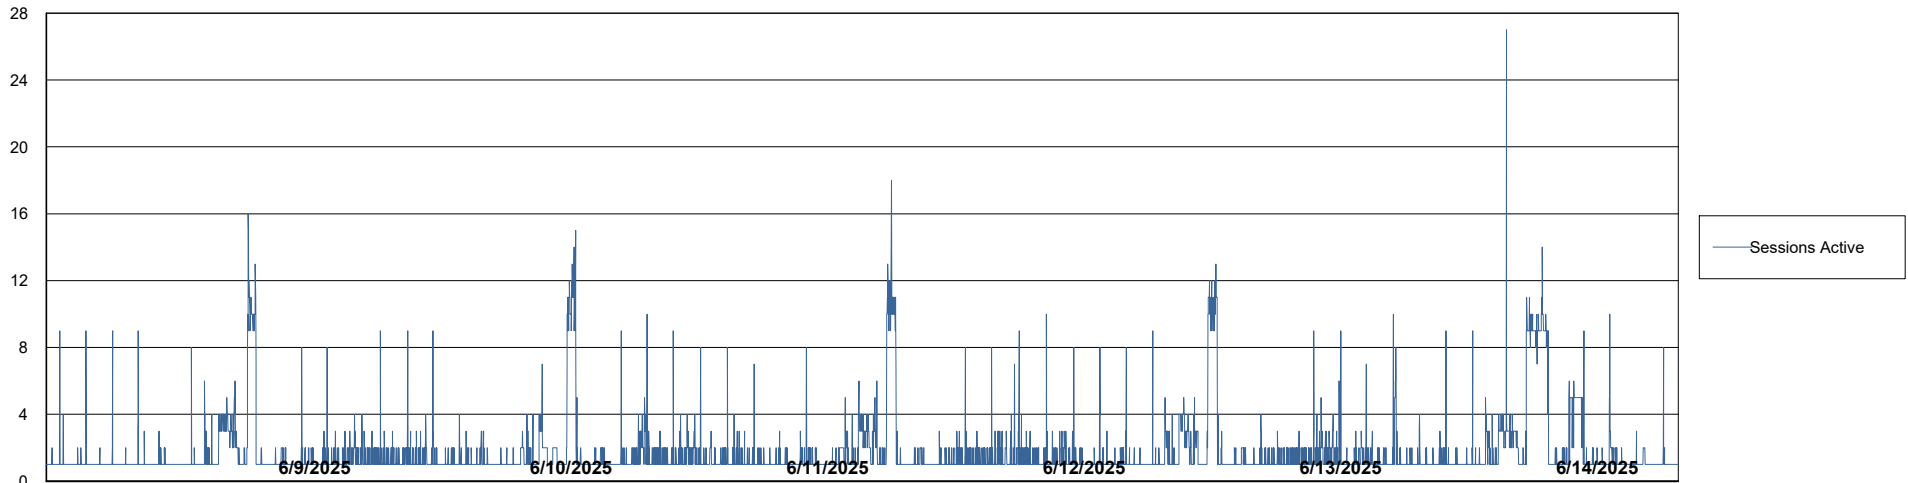

Weekly SLA Customer Report

Customer CLB OCI AMS Production
Database ID 196

Database Performance CLB-BI2-AMS_ABS1_DB

Weekly SLA Customer Report

Customer: CLB OCI AMS Production
Database ID: 196

Database Performance: CLB-DBS1-AMS_PROD_ABS1