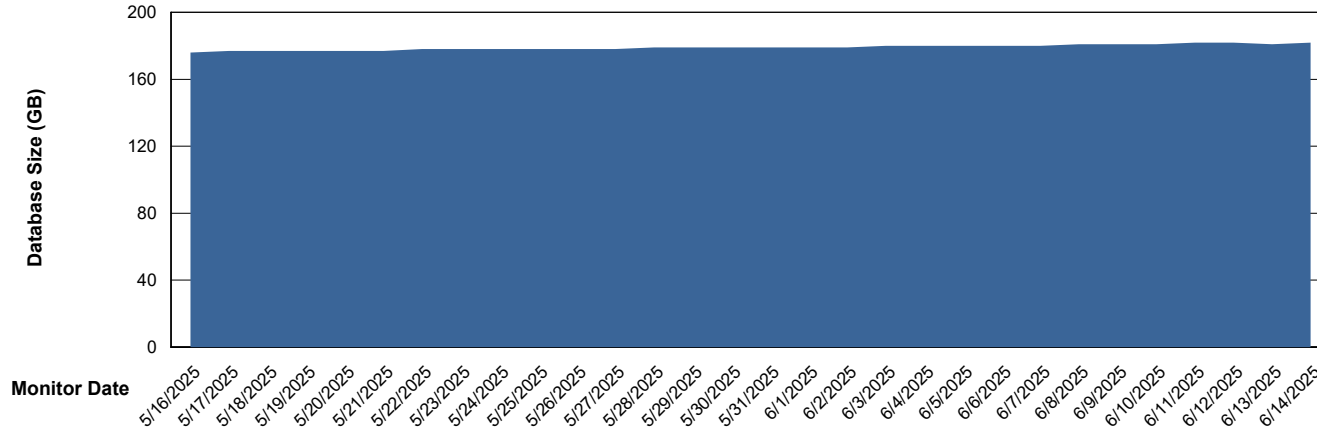

Weekly SLA Customer Report

Customer CLB OCI AMS Production
Database ID 196

Database Performance CLB-DBS2-AMS_PROD_HSBABS1

DB Processes Max 4
DB Processes Max 1,000
DB Processes Max 0

Weekly SLA Customer Report

Customer CLB OCI AMS Production
Database ID 196

DATABASE SIZE CLB-BI2-AMS_ABS1_DB

Database growth over last month

DATABASE SIZE CLB-DBS1-AMS_PROD_ABS1

Database growth over last month

Weekly SLA Customer Report