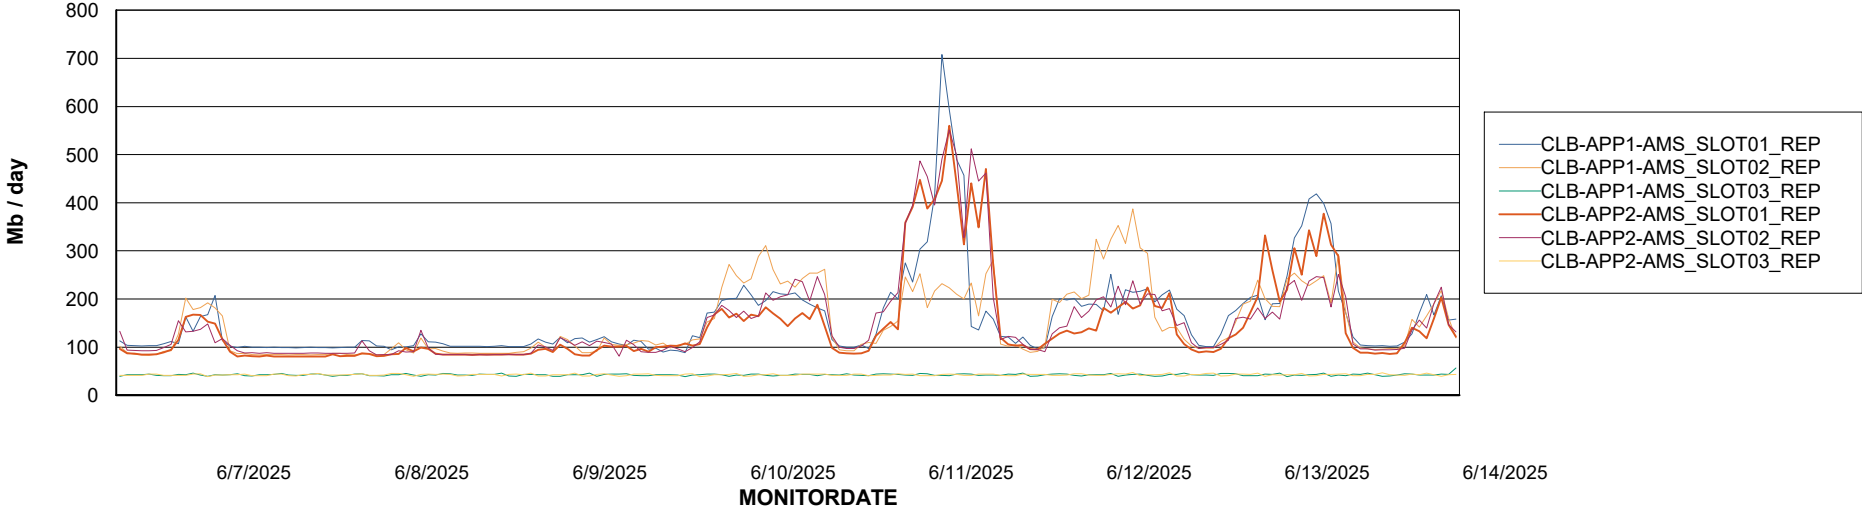

Avg memory used per ABS Server Service

Avg users per day per ABS server

Weekly SLA Customer Report

Customer: CLB OCI AMS Production
Database ID: 196

ABSSolute Application ReportServer Services

Avg memory used per ReportServer Service