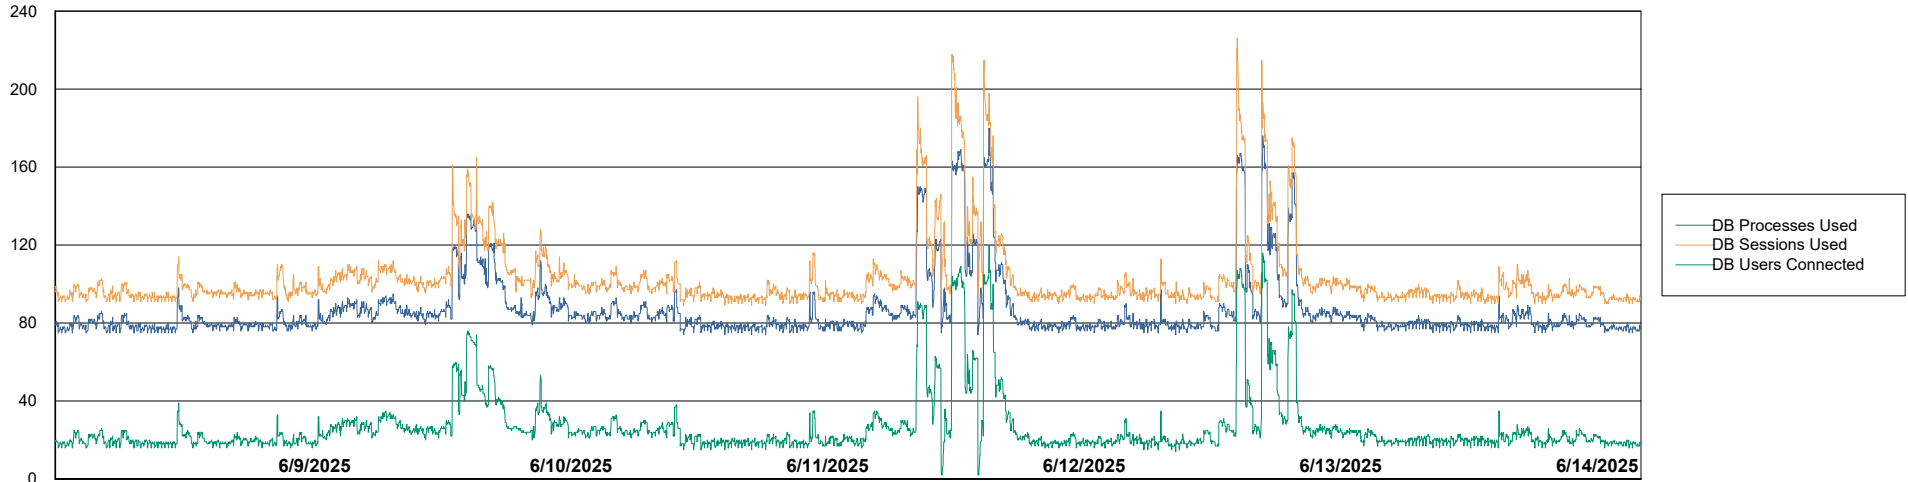

Database Performance   CLB-BI2-AMS_ABS1_DB