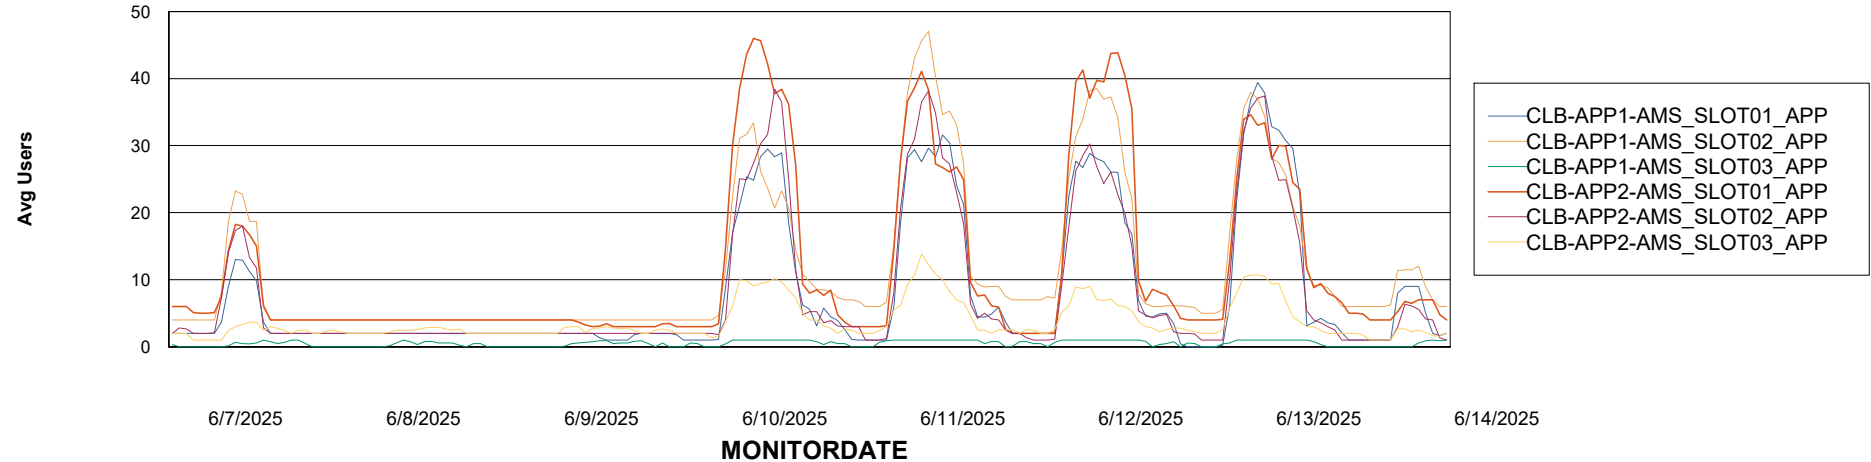

Avg users per day per ABS server