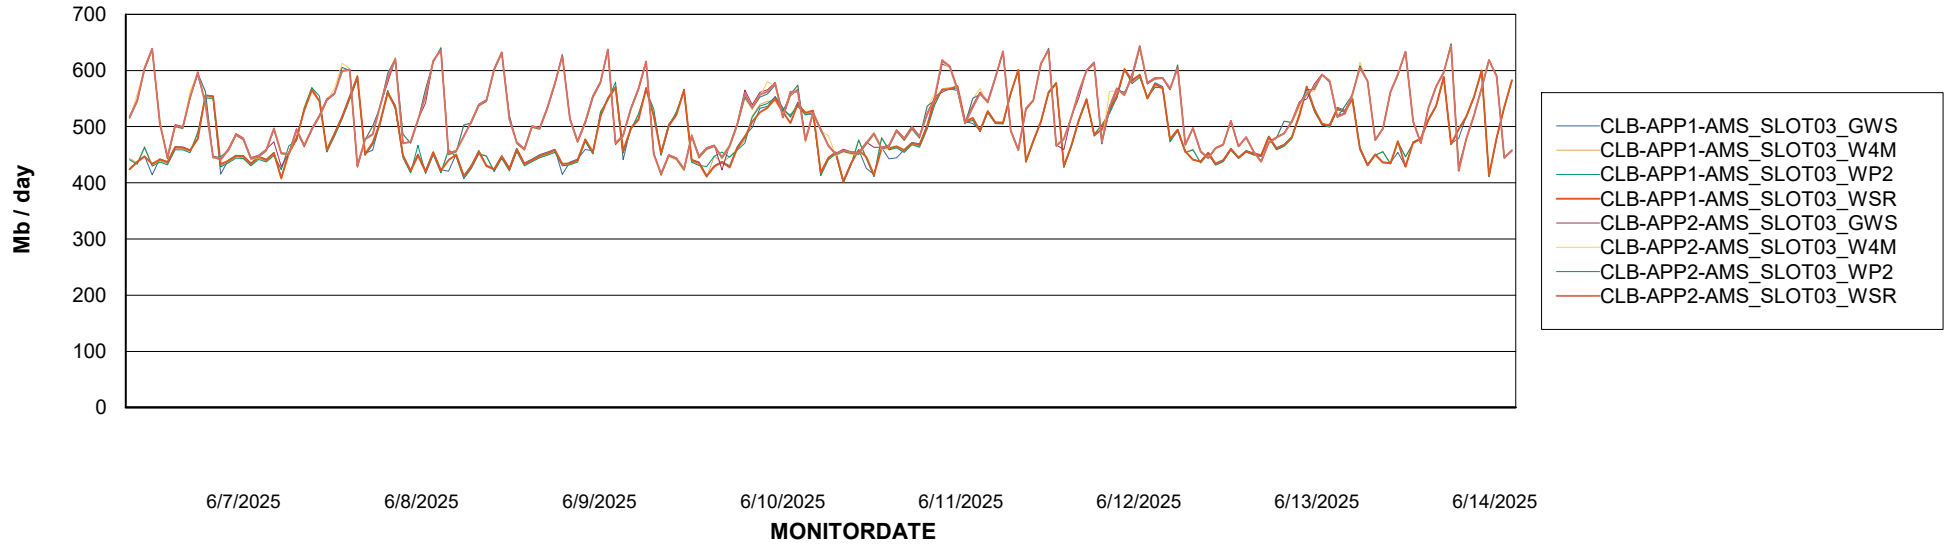

ABSSolute Web Component Services

Avg memory used per ABS Web component