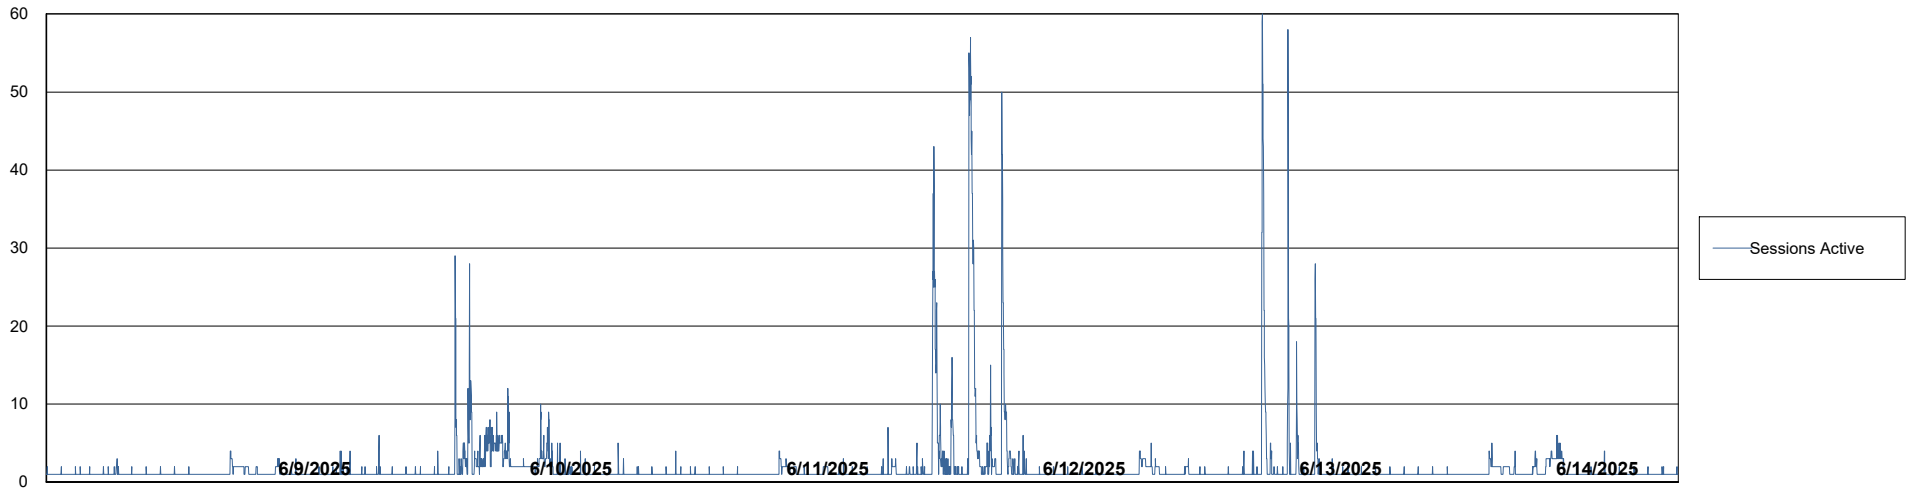

Database Performance   CLB-BI2-AMS_ABS1_DB