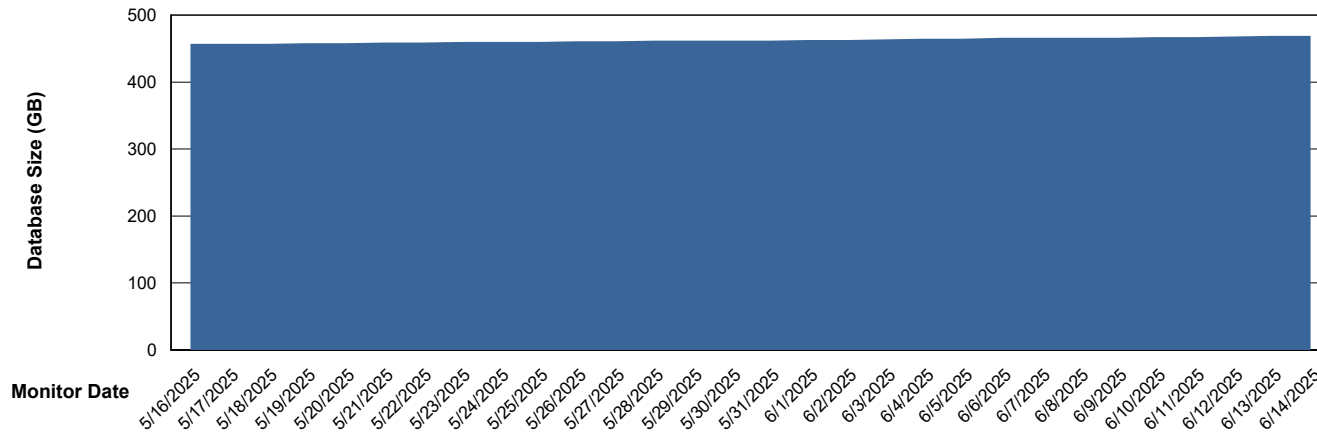

Customer CLB OCI AMS Production
Database ID 196

DATABASE SIZE CLB-BI2-AMS_ABS1_DB

Database growth over last month

DATABASE SIZE CLB-DBS1-AMS_PROD_ABS1

Database growth over last month

Weekly SLA Customer Report