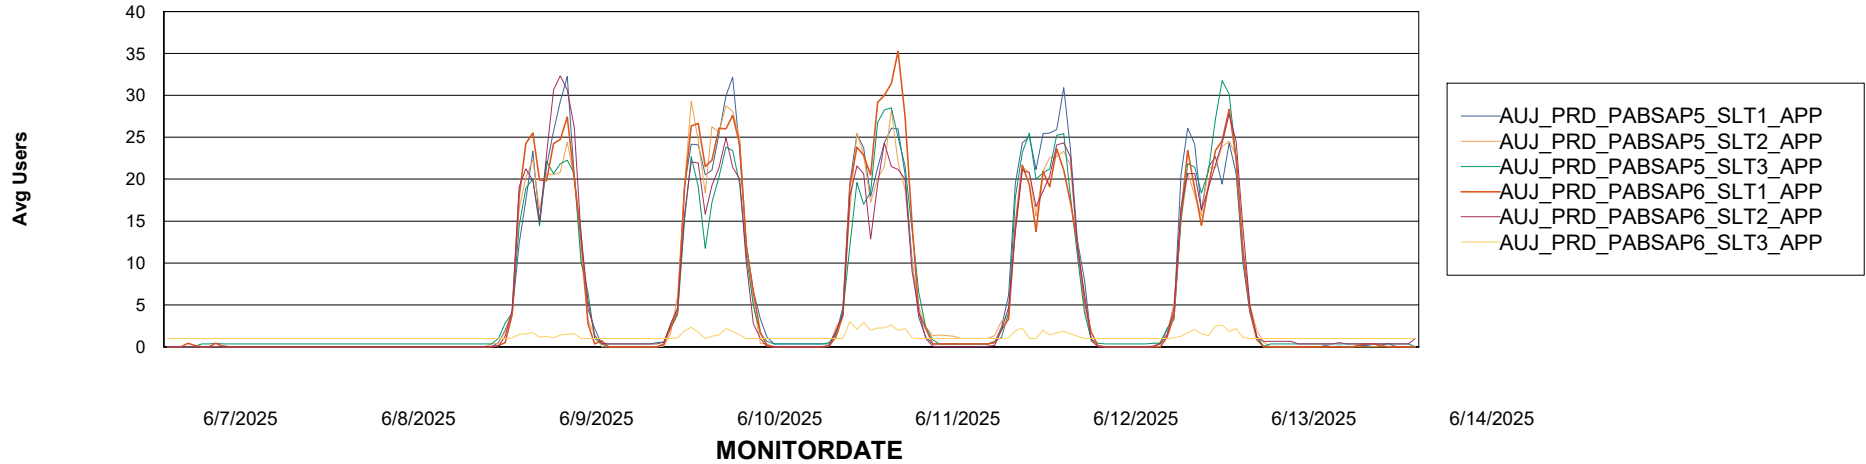

Avg users per day per ABS server