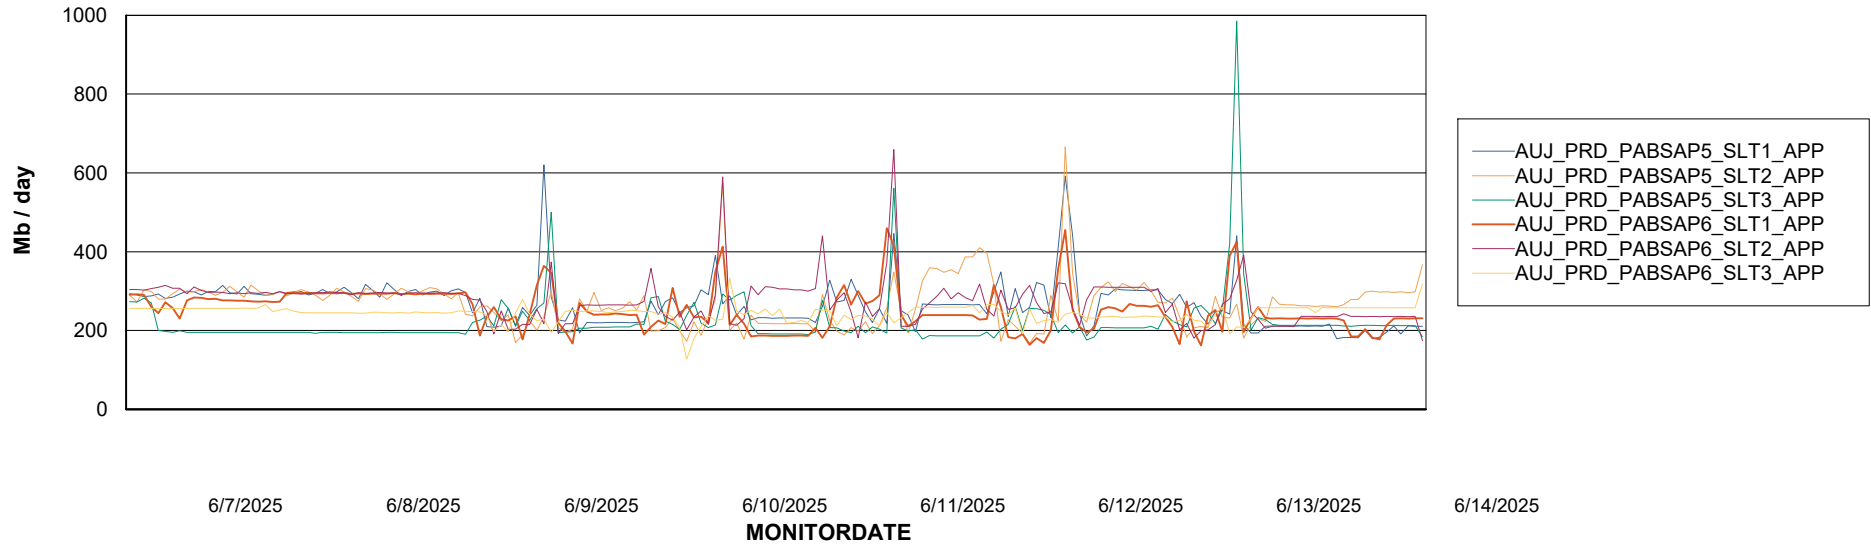

ABSSolute Application Server Services

Avg memory used per ABS Server Service