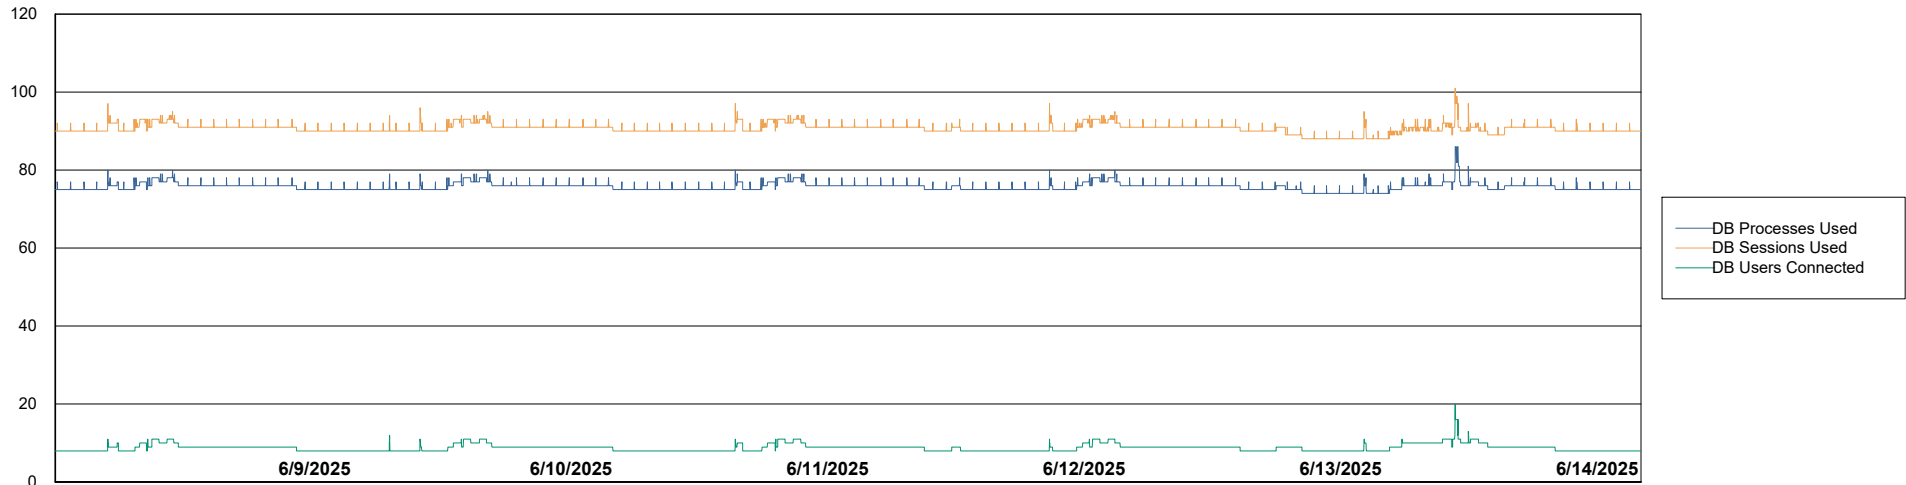

Database Performance AUJ_BI3_DB