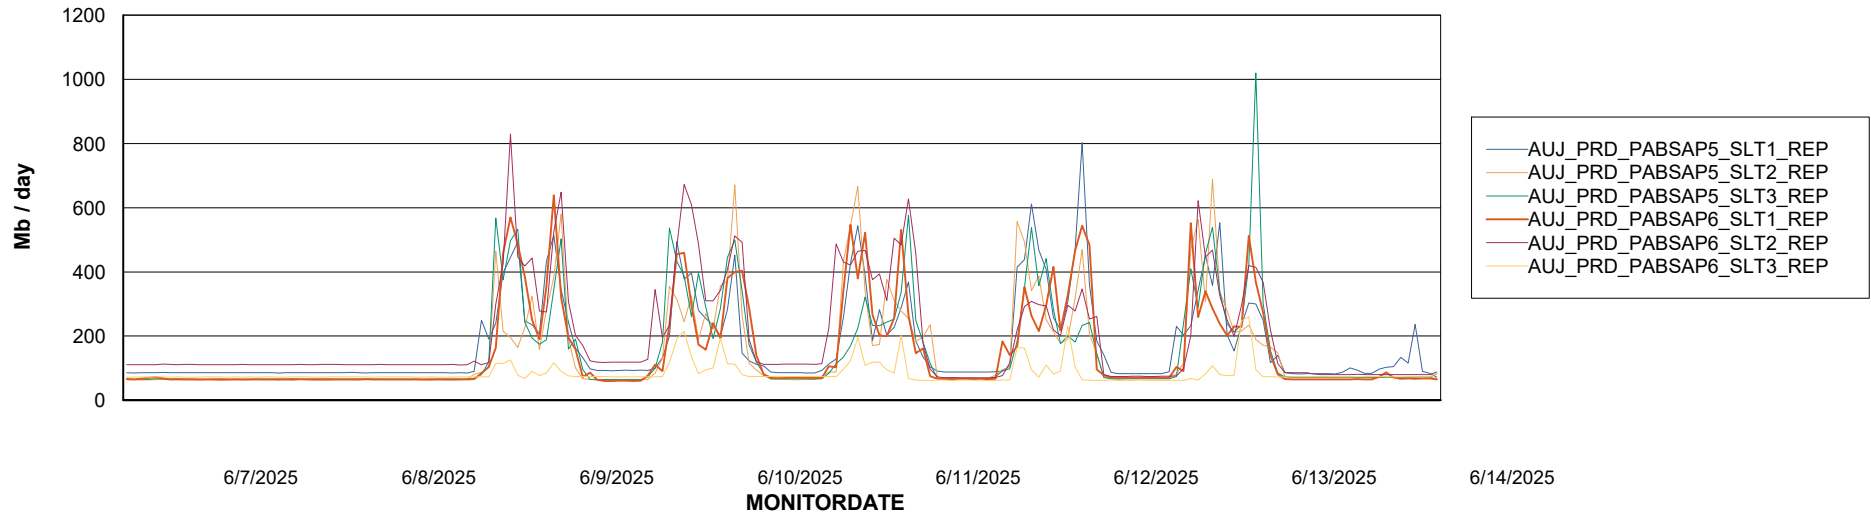

ABSSolute Application ReportServer Services

Avg memory used per ReportServer Service