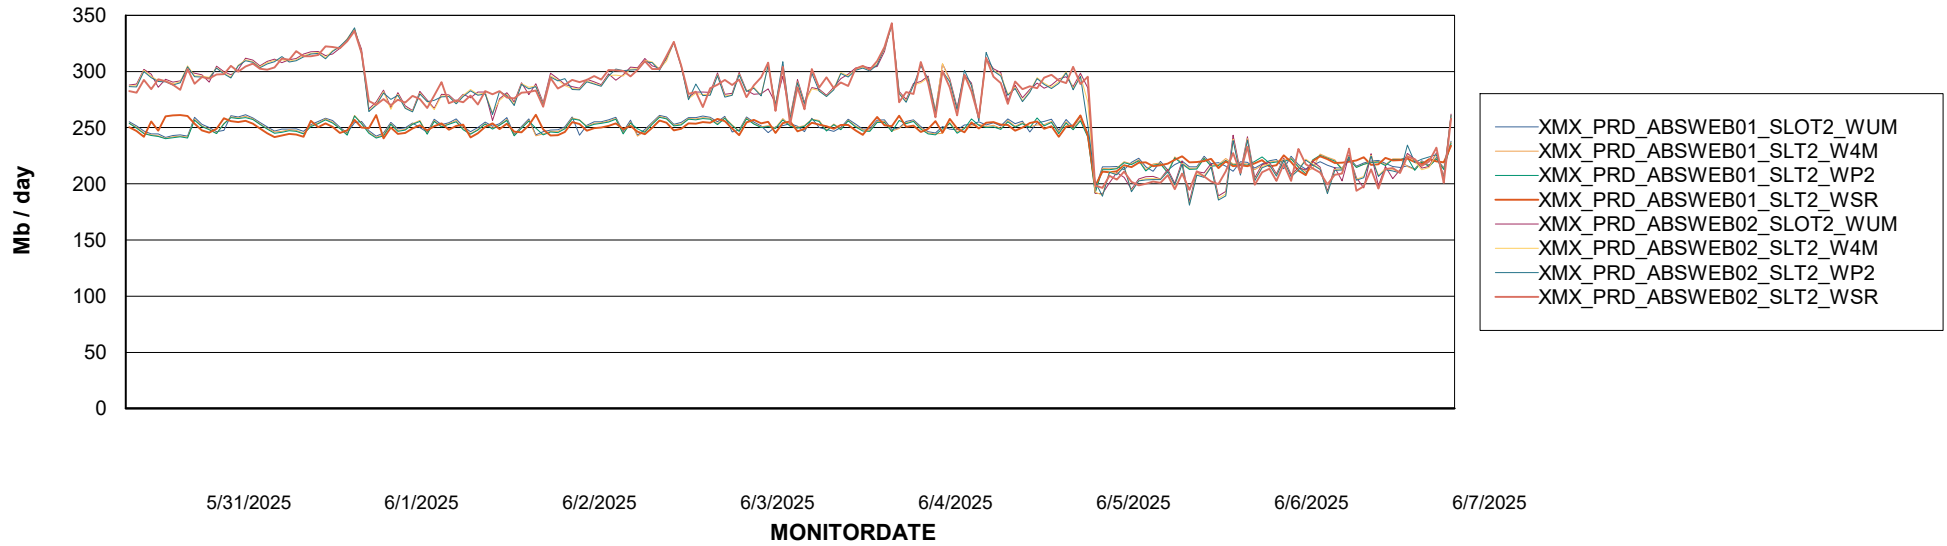

Avg memory used per ReportServer Service

Weekly SLA Customer Report

Customer XMX Production (24/7)
Database ID 146

ABSSolute Web Component Services

Avg memory used per ABS Web component

Weekly SLA Customer Report