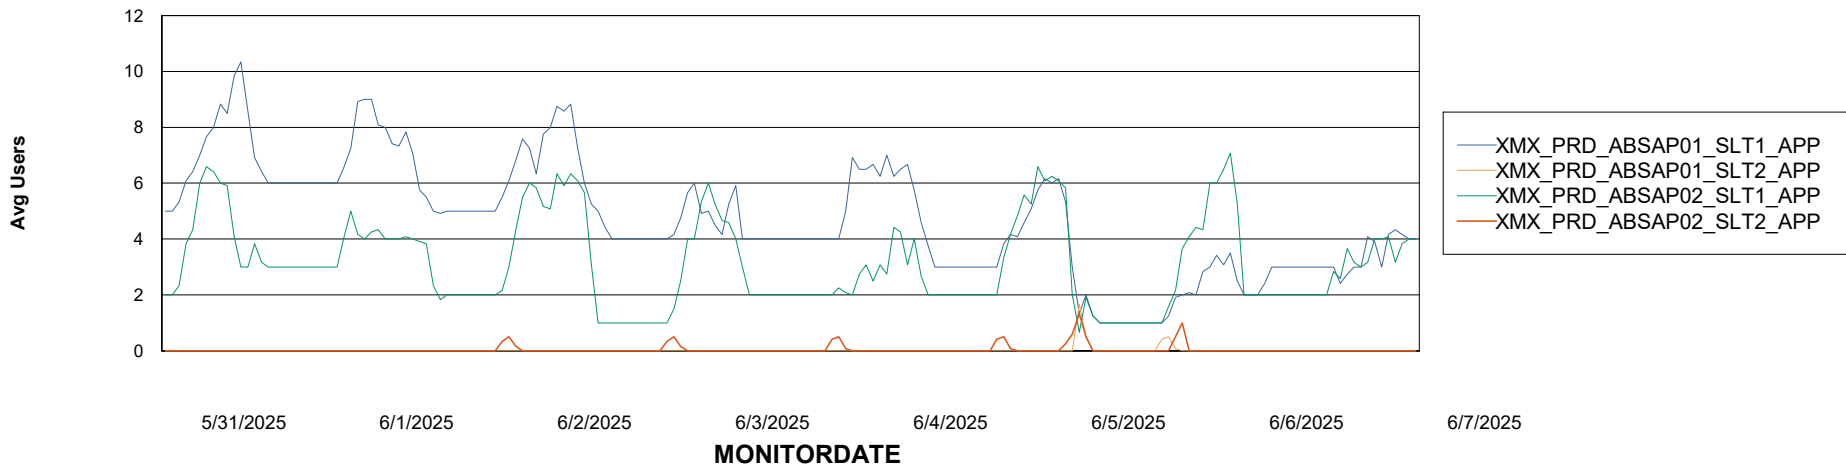

Avg users per day per ABS server