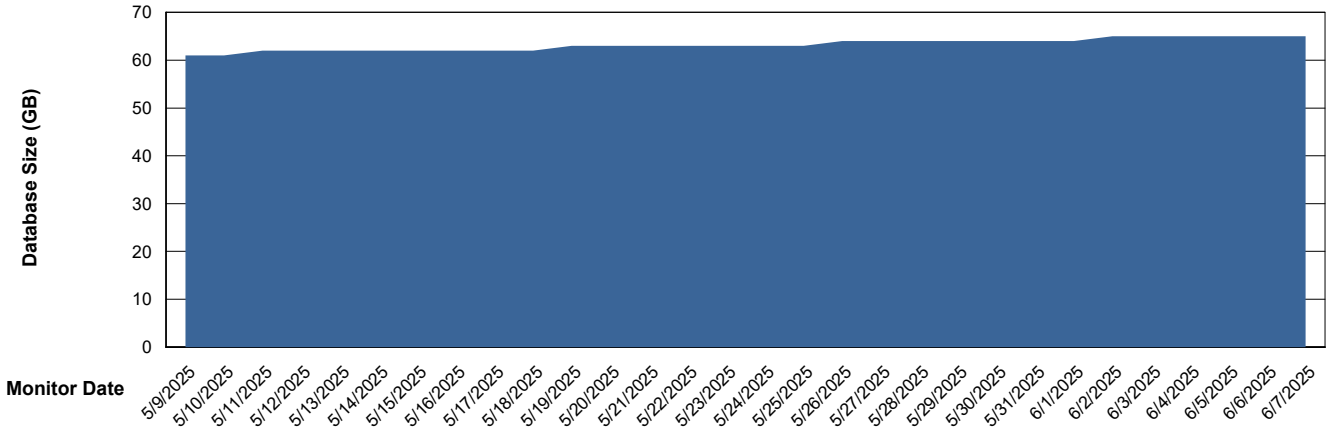

DB Processes Max 4
DB Processes Max 1,000
DB Processes Max 0

Weekly SLA Customer Report

Customer XMX Production (24/7)
 Database ID 146

DATABASE SIZE XMX_PROD_ABSDB01_PRDB_ABS1

Database growth over last month

Database Tablespace XMX_PROD_ABSDB01_PRDB_ABS1

Date	Tablespace Name	Filesize (Gb)	Usedsize (Gb)	Percentage free
6/7/2025	ABSDATA	55	46	16
	INDX	8	0	100
6/6/2025	ABSDATA	55	46	17
	INDX	8	0	100
6/5/2025	ABSDATA	55	46	17
	INDX	8	0	100
6/4/2025	ABSDATA	55	46	17
	INDX	8	0	100
6/3/2025	ABSDATA	55	45	17
	INDX	8	0	100
6/2/2025	ABSDATA	54	45	16
	INDX	8	0	100
6/1/2025	ABSDATA	54	45	17
	INDX	8	0	100

Weekly SLA Customer Report

Customer XMX Production (24/7)
Database ID 146

Standby Database Health XMX Production (24/7)

Recovery lag for last 7 days

Weekly SLA Customer Report

Customer XMX Production (24/7)
Database ID 146