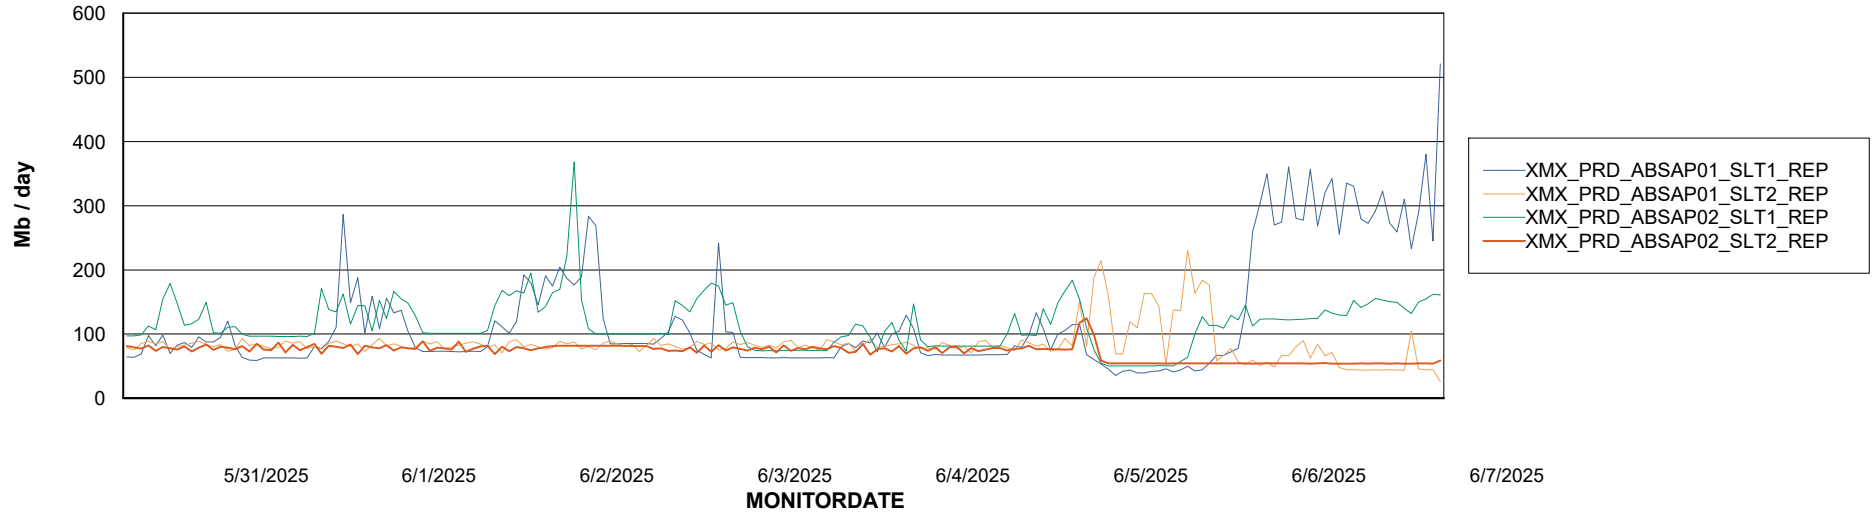

ABSSolute Application ReportServer Services

Avg memory used per ReportServer Service