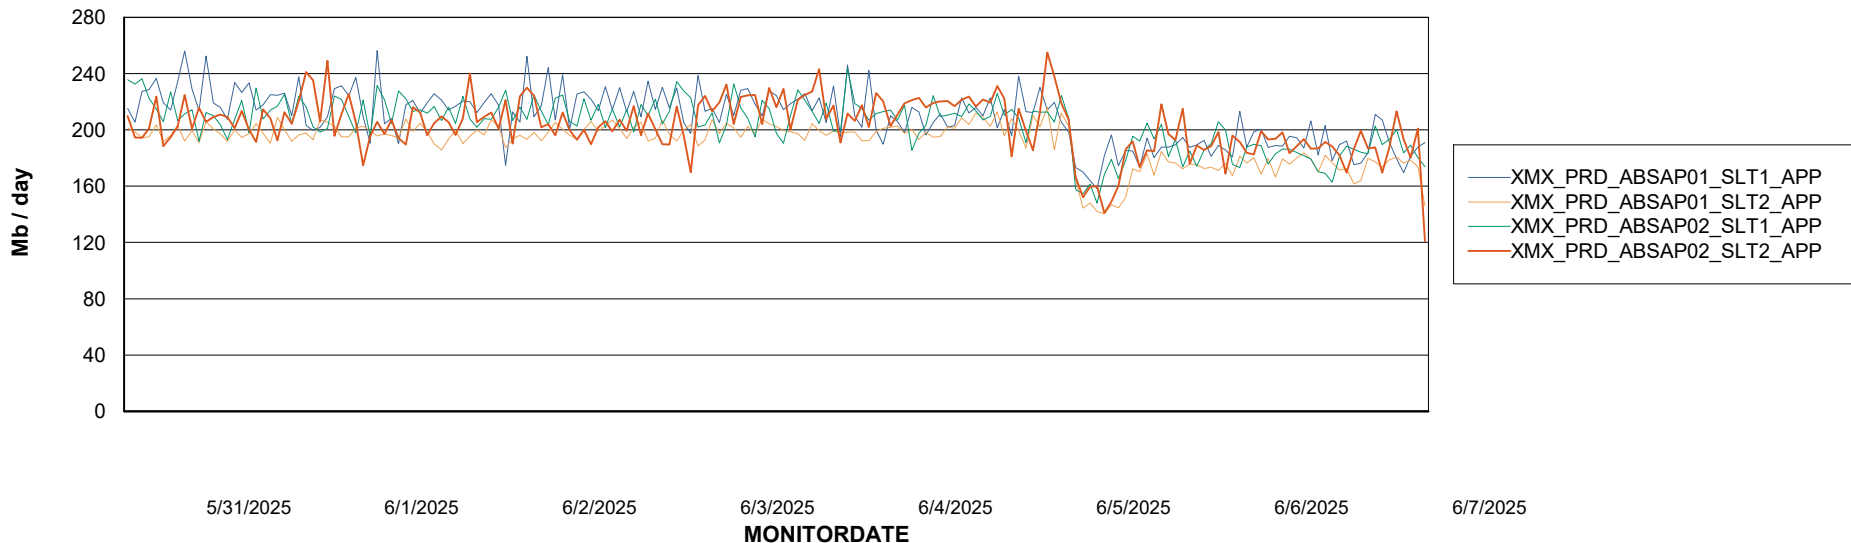

ABSSolute Application Server Services

Avg memory used per ABS Server Service