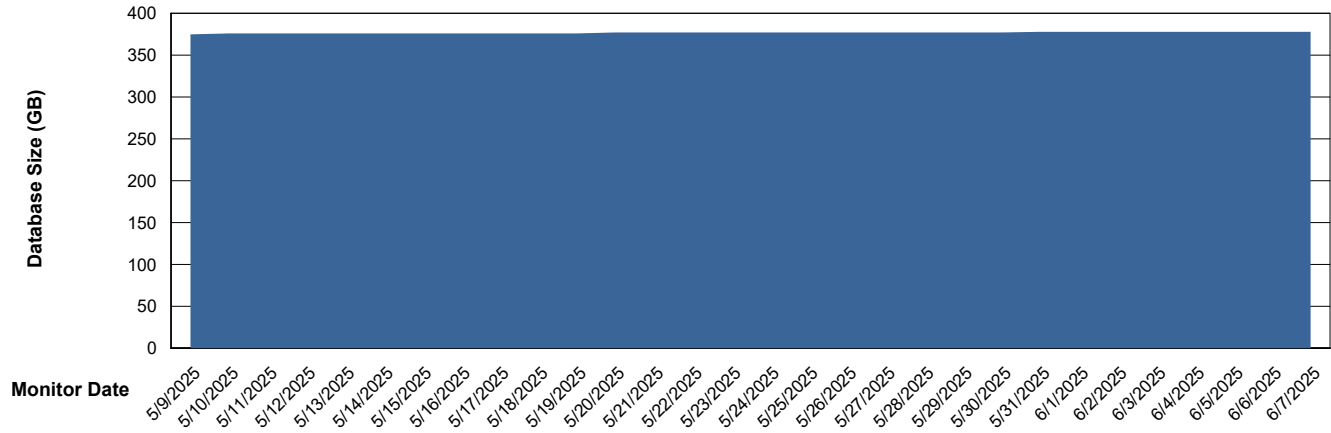

DB Processes Max 1,000

Weekly SLA Customer Report

Customer STK_Production
Database ID 82

Database Performance STK_PRD_ABSDBORACLE02_HSBABS1

DB Processes Max 1,000

Weekly SLA Customer Report

Customer STK_Production
Database ID 82

DATABASE SIZE STK_PRD_ABSDBORACLE01_ABS1

Database growth over last month

DATABASE SIZE STK_PRD_ABSDBORACLE02_ABST

Database growth over last month

Weekly SLA Customer Report

Customer STK_Production
Database ID 82