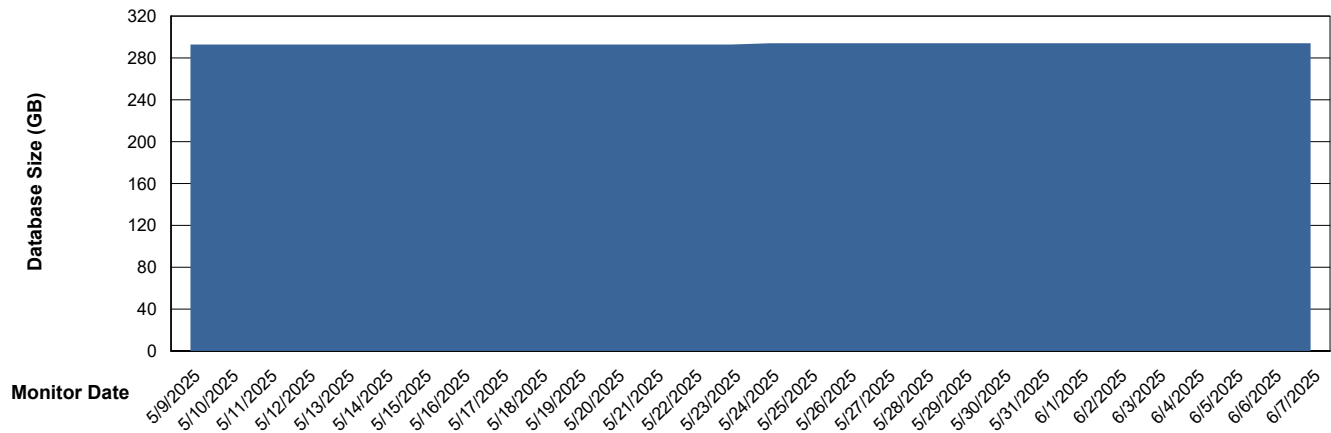

DB Processes Max 1,000

Weekly SLA Customer Report

Customer STK_Production
Database ID 82

Database Performance STK_PRD_ABSDBORACLE02_HSBABS1

DB Processes Max 1,000

Weekly SLA Customer Report

Customer STK_Production
Database ID 82

DATABASE SIZE STK_PRD_ABSDBORACLE01_ABS1

Database growth over last month

DATABASE SIZE STK_PRD_ABSDBORACLE02_ABST

Database growth over last month

Weekly SLA Customer Report

Customer STK_Production
Database ID 82