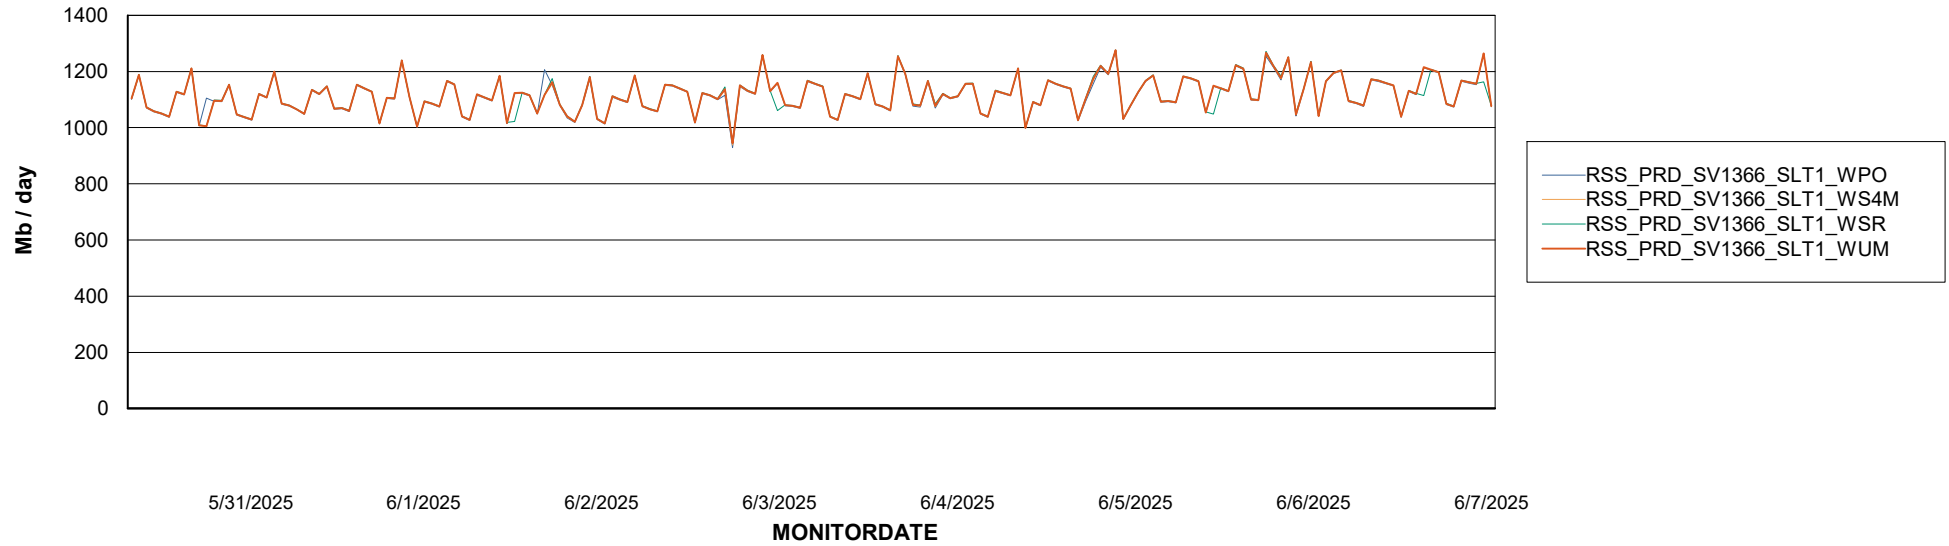

ABSSolute Web Component Services

Avg memory used per ABS Web component