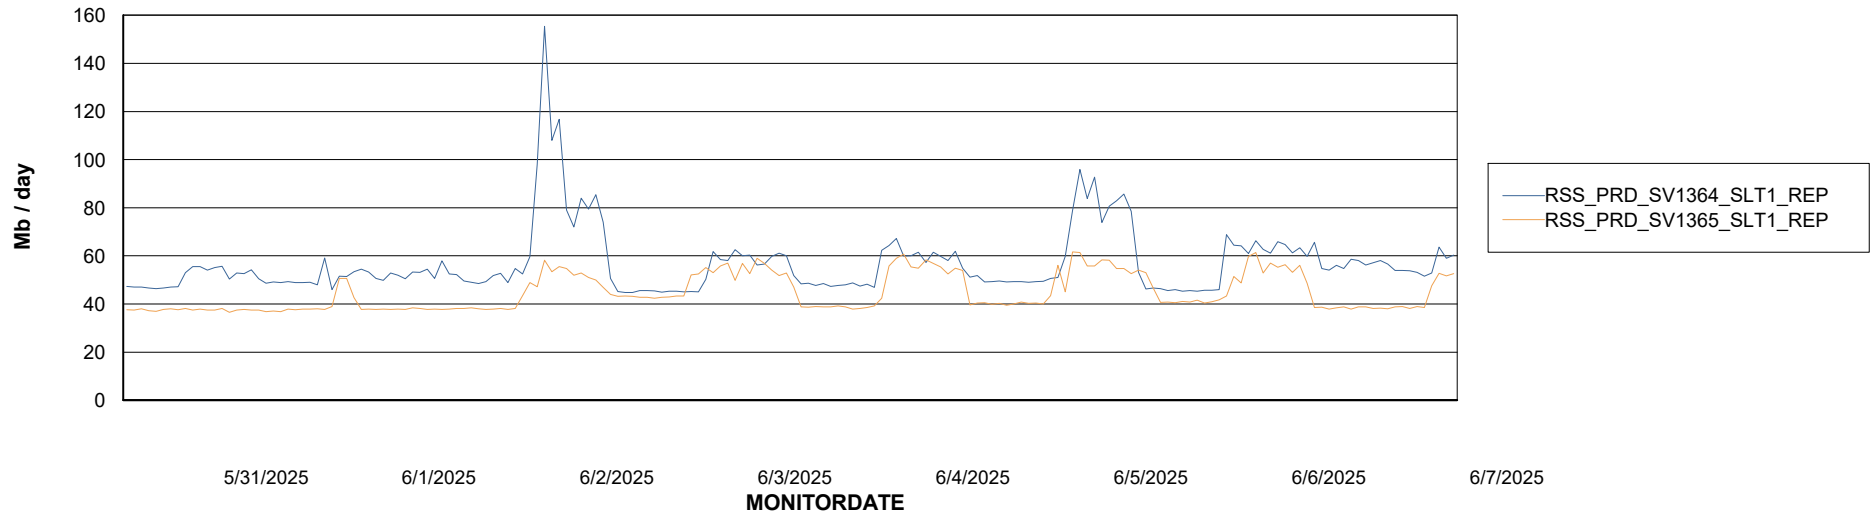

Avg memory used per ABS Server Service

Avg users per day per ABS server

Weekly SLA Customer Report

Customer RSS Production
Database ID 52

ABSSolute Application ReportServer Services

Avg memory used per ReportServer Service