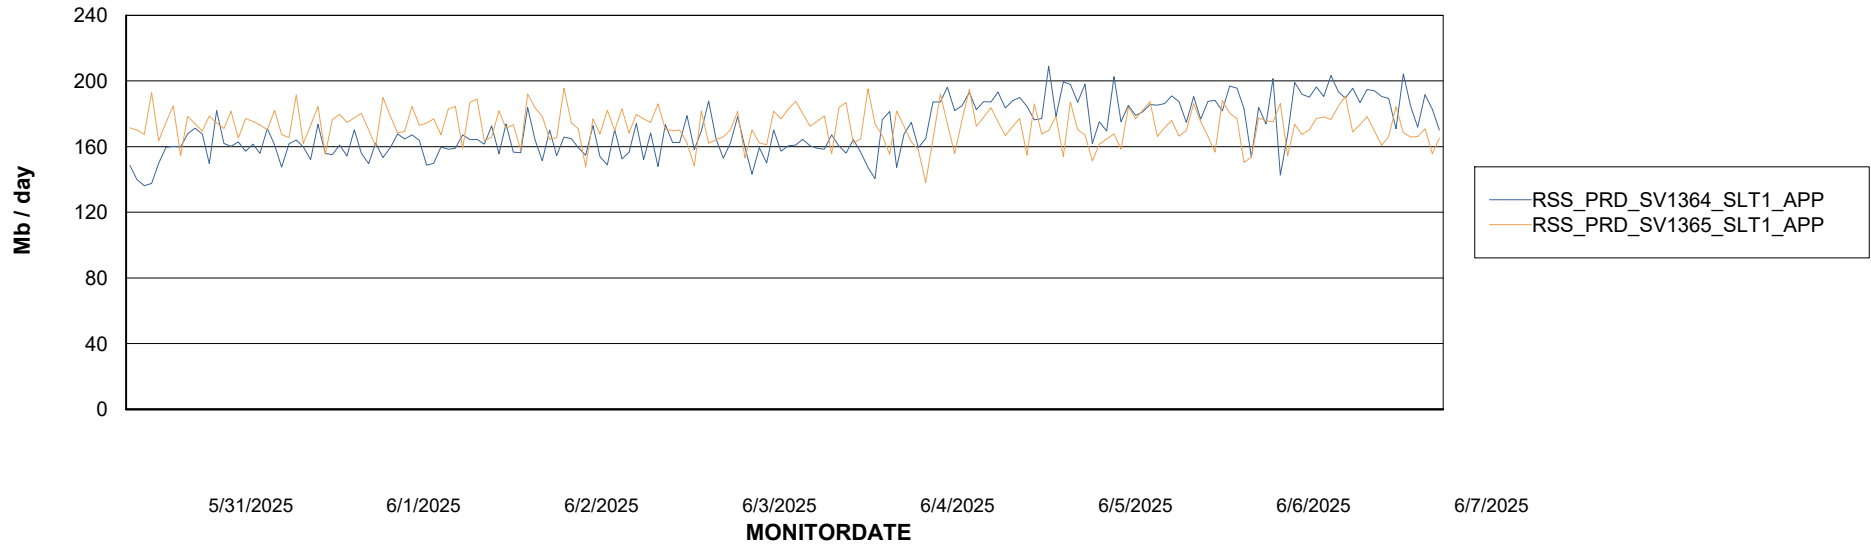

ABSSolute Application Server Services

Avg memory used per ABS Server Service