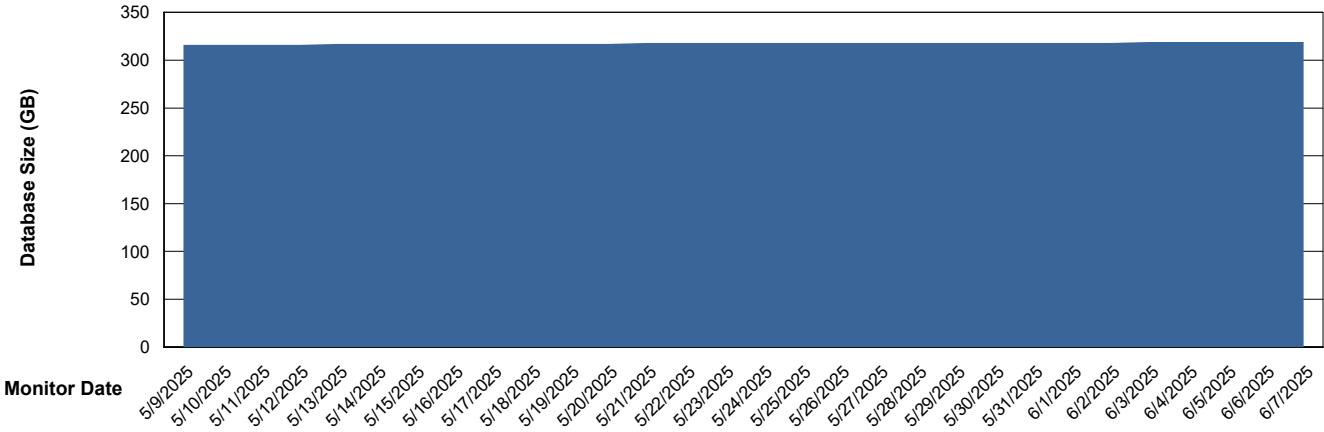

DB Processes Max 1,000

Weekly SLA Customer Report

Customer RFL_Production
 Database ID 36

DATABASE SIZE RFL_PRD_ABS01_DB

Database growth over last month

Database Tablespace RFL_PRD_ABS01_DB

Date	Tablespace Name	Filesize (Gb)	Usedsize (Gb)	Percentage free
6/7/2025	ABSDATA	117	89	24
	INDX	258	214	17
6/6/2025	ABSDATA	117	89	24
	INDX	258	214	17
6/5/2025	ABSDATA	117	89	24
	INDX	258	214	17
6/4/2025	ABSDATA	117	89	24
	INDX	258	214	17
6/3/2025	ABSDATA	117	89	24
	INDX	258	214	17
6/2/2025	ABSDATA	117	89	24
	INDX	258	214	17
6/1/2025	ABSDATA	117	89	24
	INDX	258	214	17

Weekly SLA Customer Report

Customer RFL_Production
Database ID 36

Standby Database Health RFL_Production

Recovery lag for last 7 days

Weekly SLA Customer Report

Customer RFL_Production
Database ID 36

ABSSolute Application Server Services