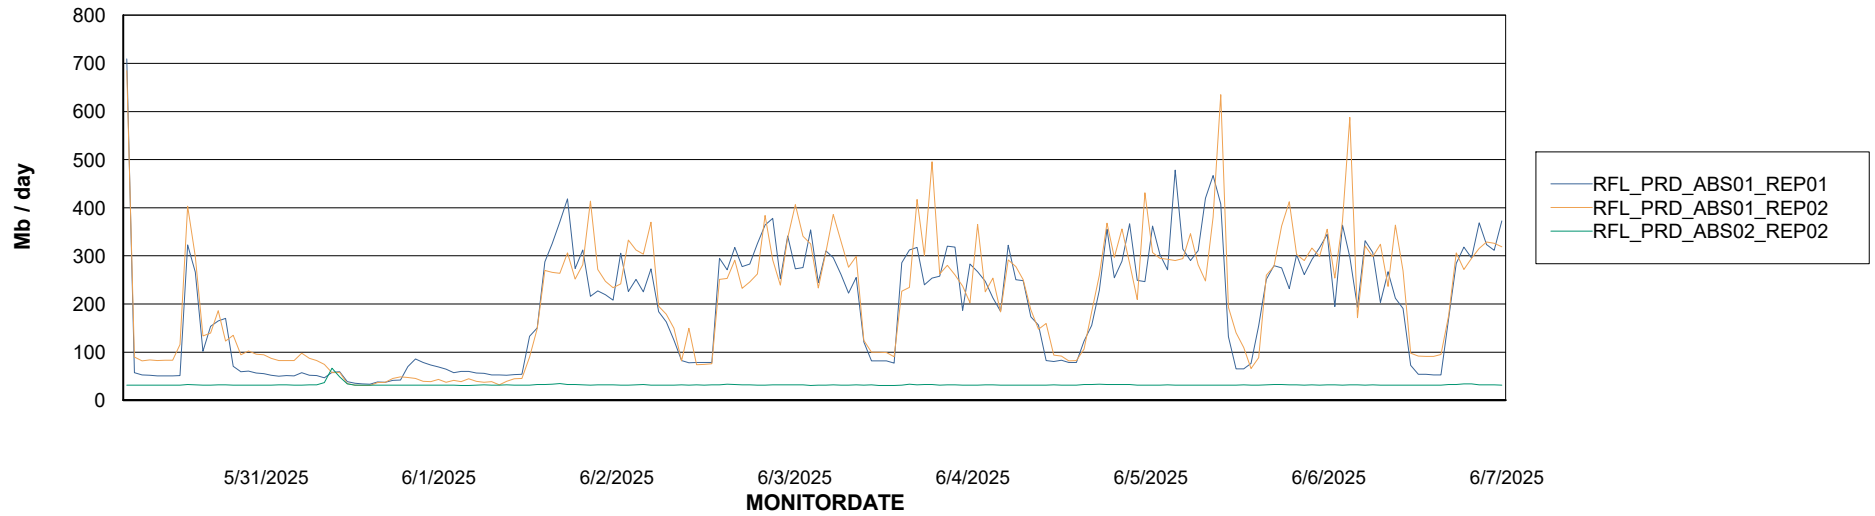

Avg memory used per ABS Server Service

Avg users per day per ABS server

Weekly SLA Customer Report

Customer RFL_Production
Database ID 36

ABSSolute Application ReportServer Services

Avg memory used per ReportServer Service