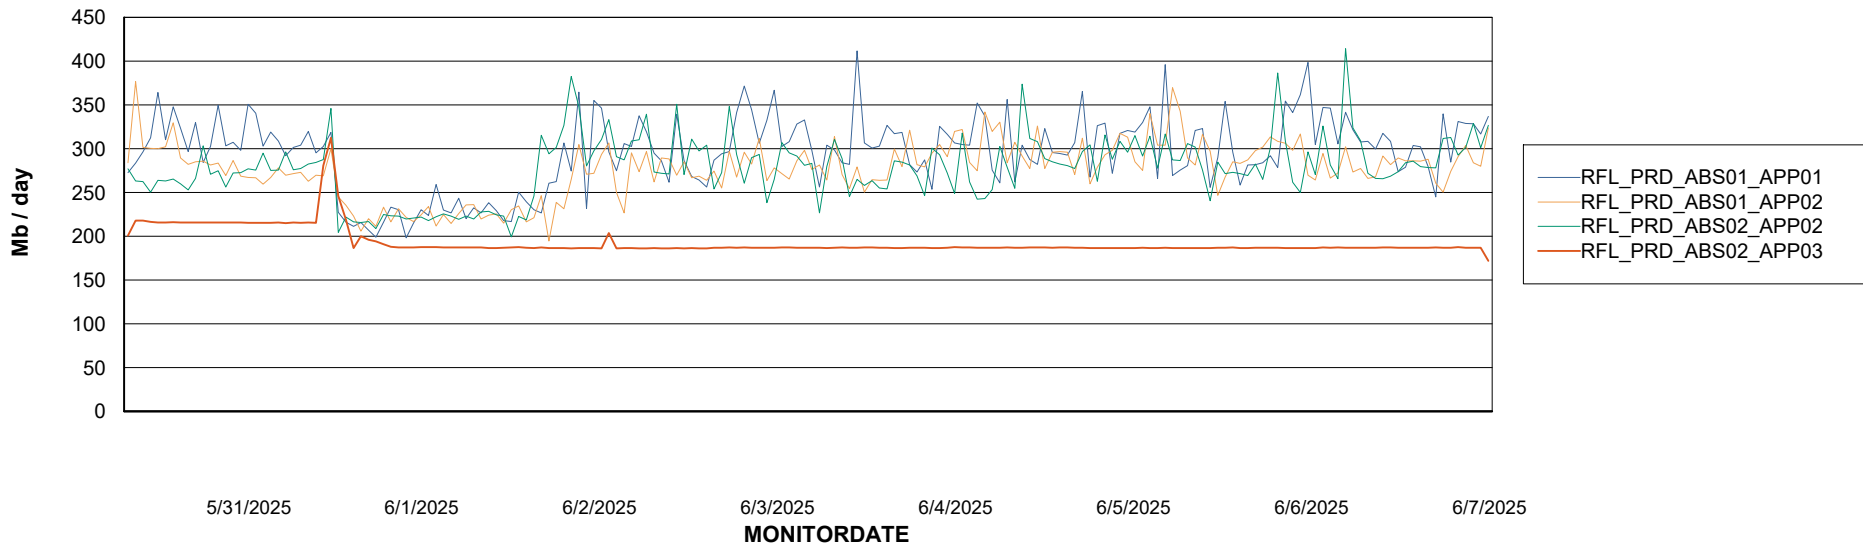

ABSSolute Application Server Services

Avg memory used per ABS Server Service