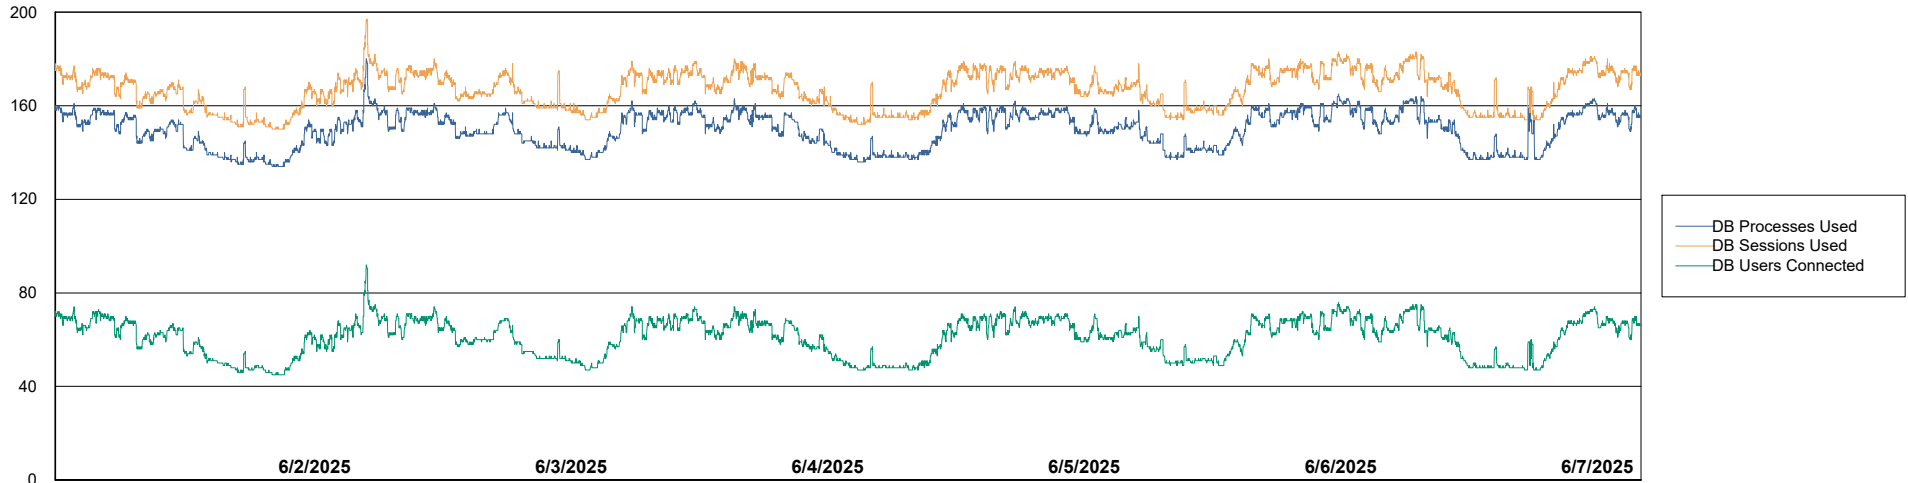

Weekly SLA Customer Report

Customer RFL_Production
Database ID 36

Harddisk Usage RFL_PRD_ABSWEB

	Free disk space on C: (%)	Total disk space on C: (Gb)	Used disk space on C: (Gb)
6/7/2025	73	126	34
6/6/2025	73	126	34
6/5/2025	73	126	34
6/4/2025	71	126	37
6/3/2025	71	126	37
6/2/2025	71	126	37
6/1/2025	71	126	37

Weekly SLA Customer Report

Customer RFL_Production
Database ID 36

Database Performance RFL_PRD_ABS01_DB

Weekly SLA Customer Report

Customer RFL_Production
Database ID 36

Database Performance RFL_PRD_ABS02_STB_DB