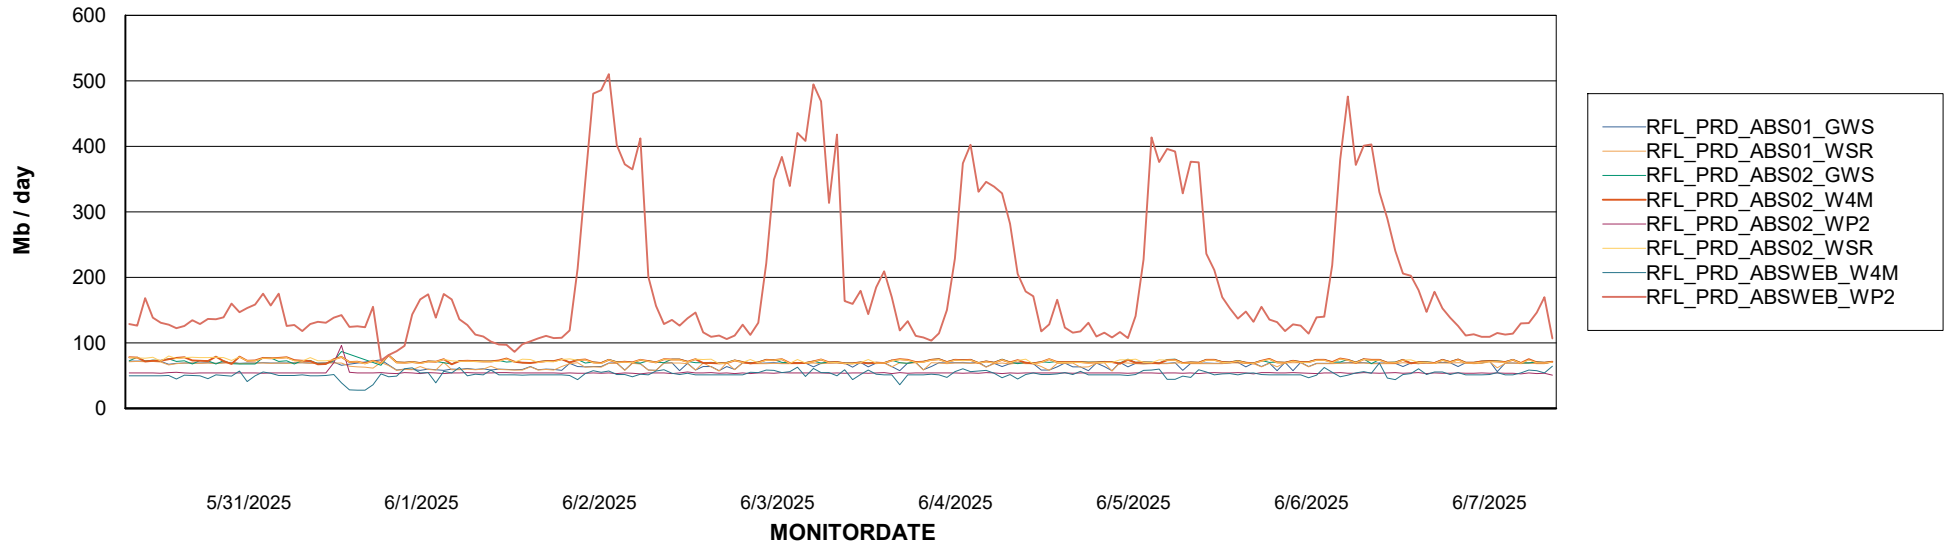

ABSSolute Web Component Services

Avg memory used per ABS Web component