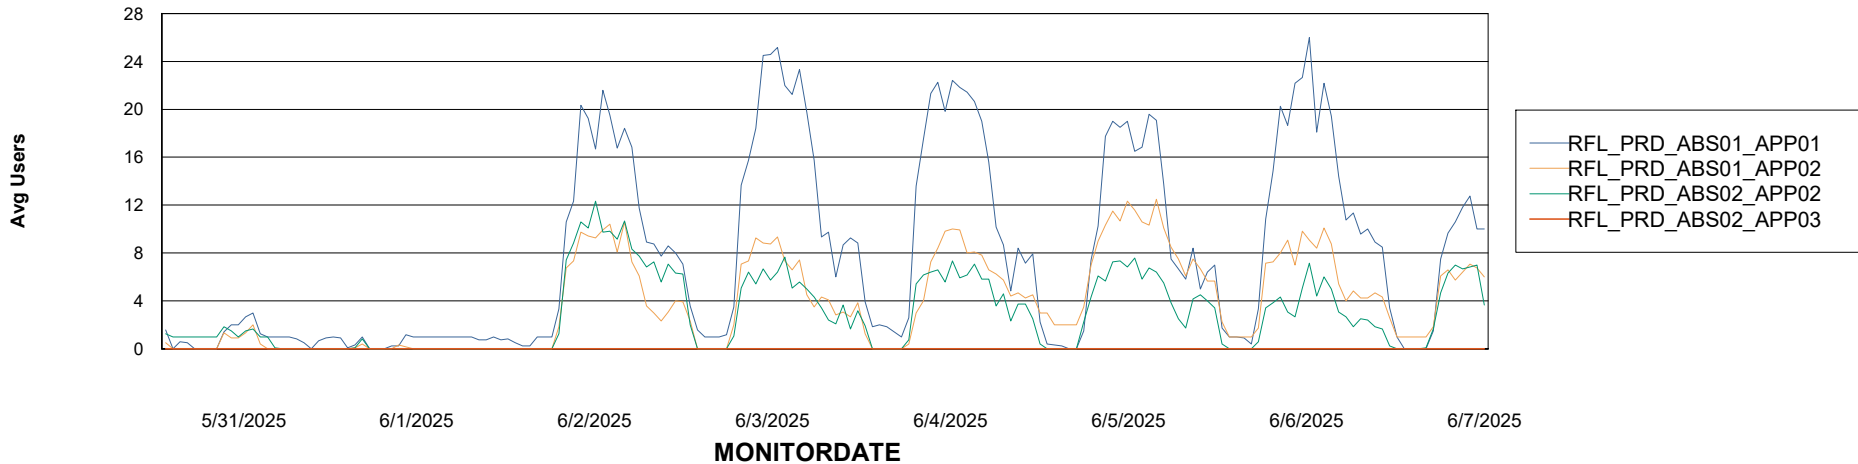

Avg users per day per ABS server