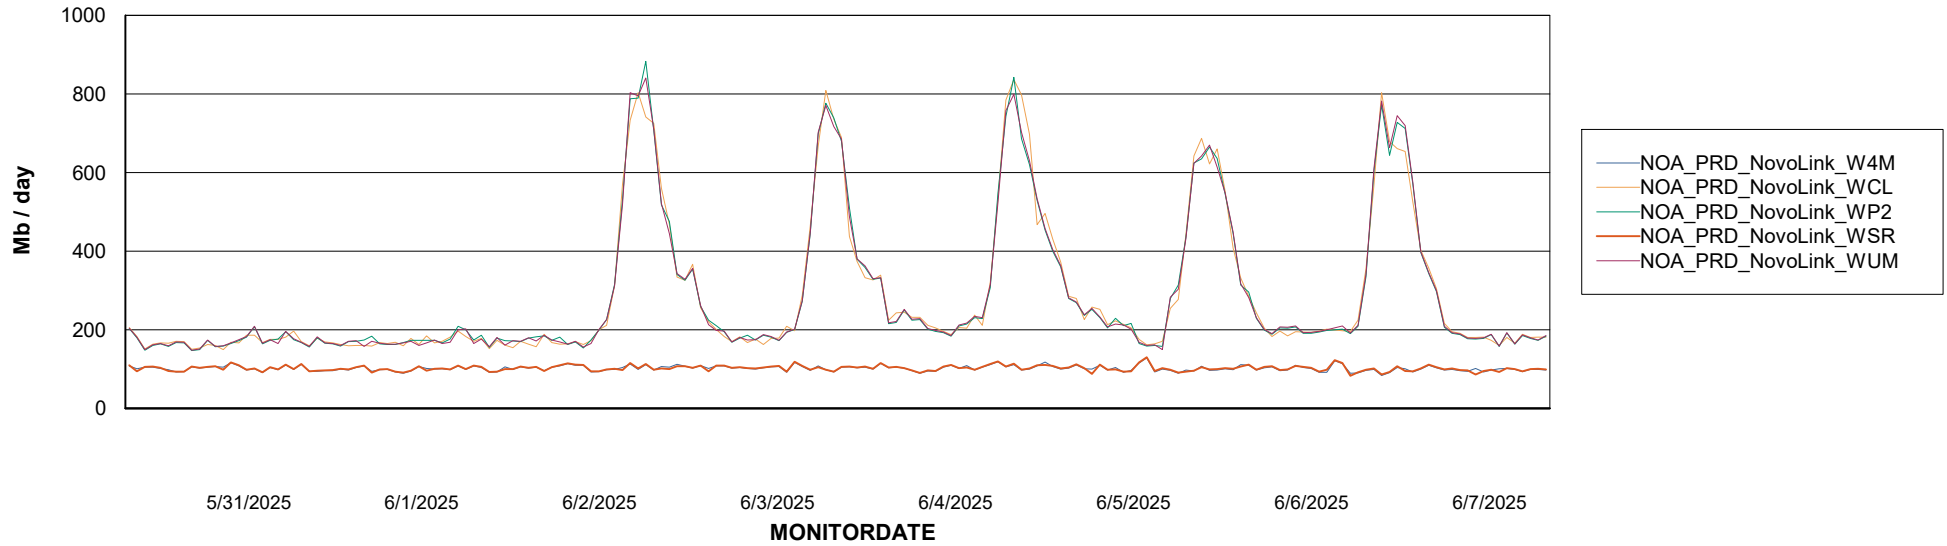

ABSSolute Web Component Services

Avg memory used per ABS Web component