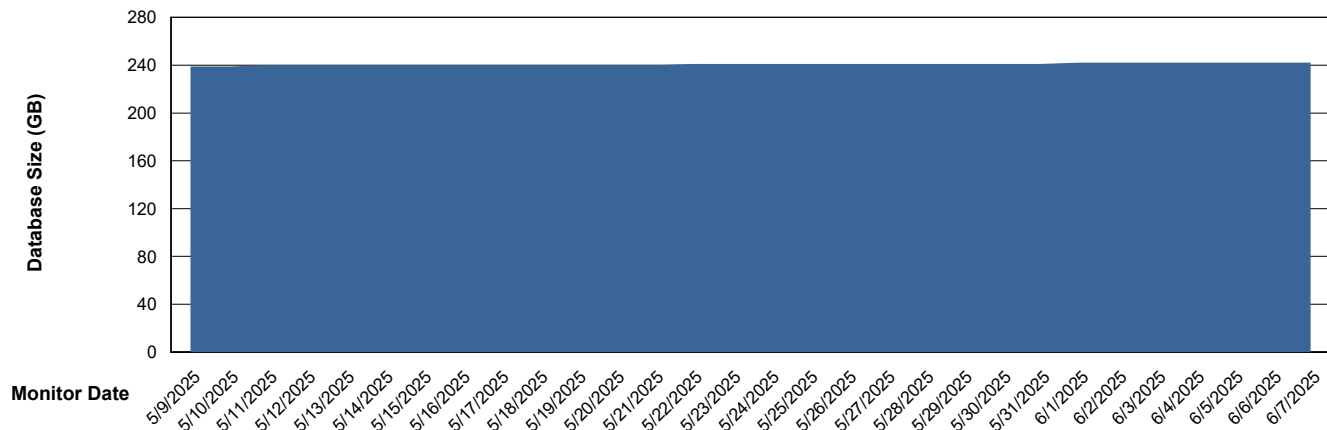

Weekly SLA Customer Report

Customer NOA_Production (24/7)
Database ID 116

Database Performance NOA_PRD_NovoABS03_HSBABS1

DB Processes Max 300

Weekly SLA Customer Report

Customer NOA_Production (24/7)
Database ID 116

DATABASE SIZE NOA_PRD_NHSBI_ABS1

Database growth over last month

DATABASE SIZE NOA_PRD_NovoABS01_ABS1

Database growth over last month

Weekly SLA Customer Report

Customer NOA_Production (24/7)
Database ID 116