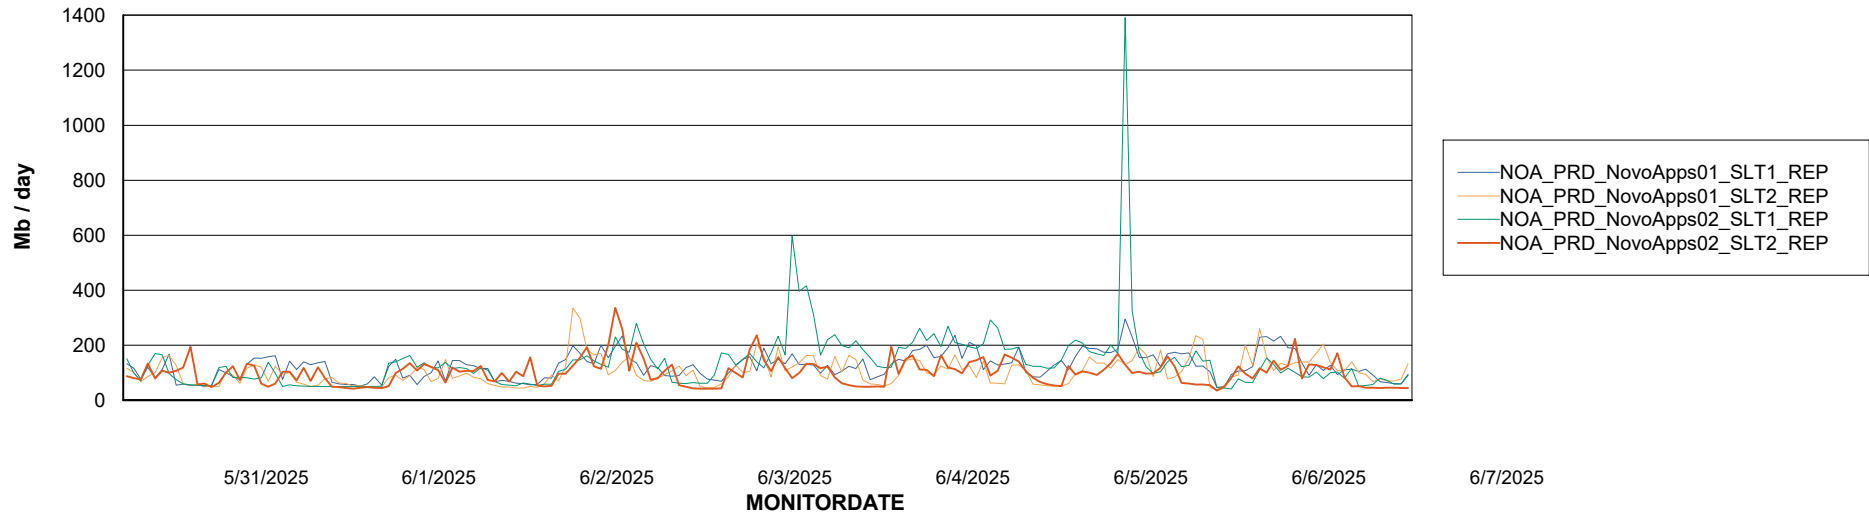

Avg memory used per ABS Server Service

Avg users per day per ABS server

Weekly SLA Customer Report

Customer NOA_Production (24/7)
Database ID 116

ABSSolute Application ReportServer Services

Avg memory used per ReportServer Service