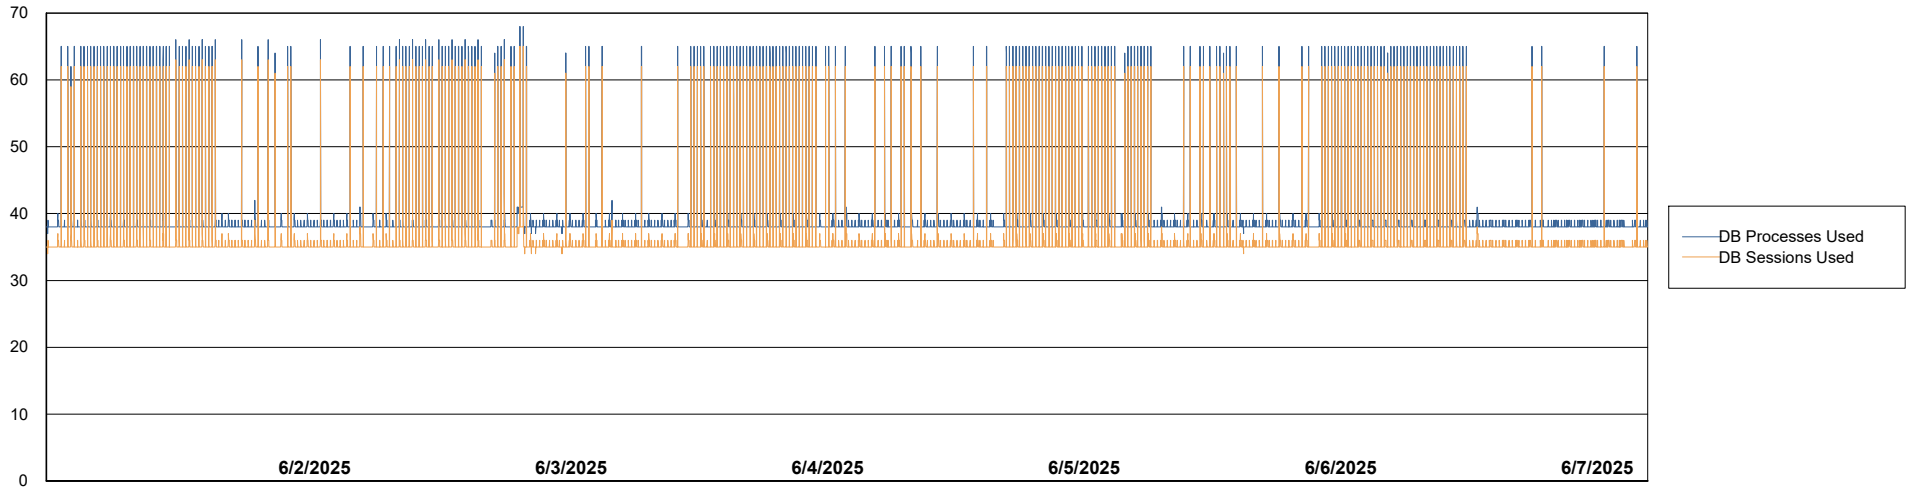

Database Performance NOA_PRD_NovoABS03_HSBABS1

DB Processes Max 300