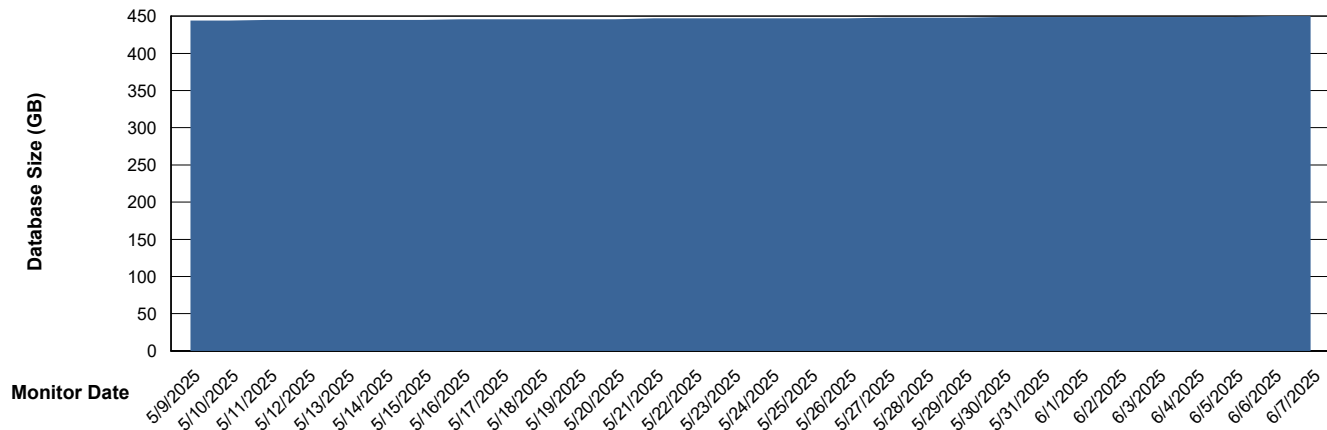

DATABASE SIZE NOA_PRD_NovoABS01_ABS1

Database growth over last month