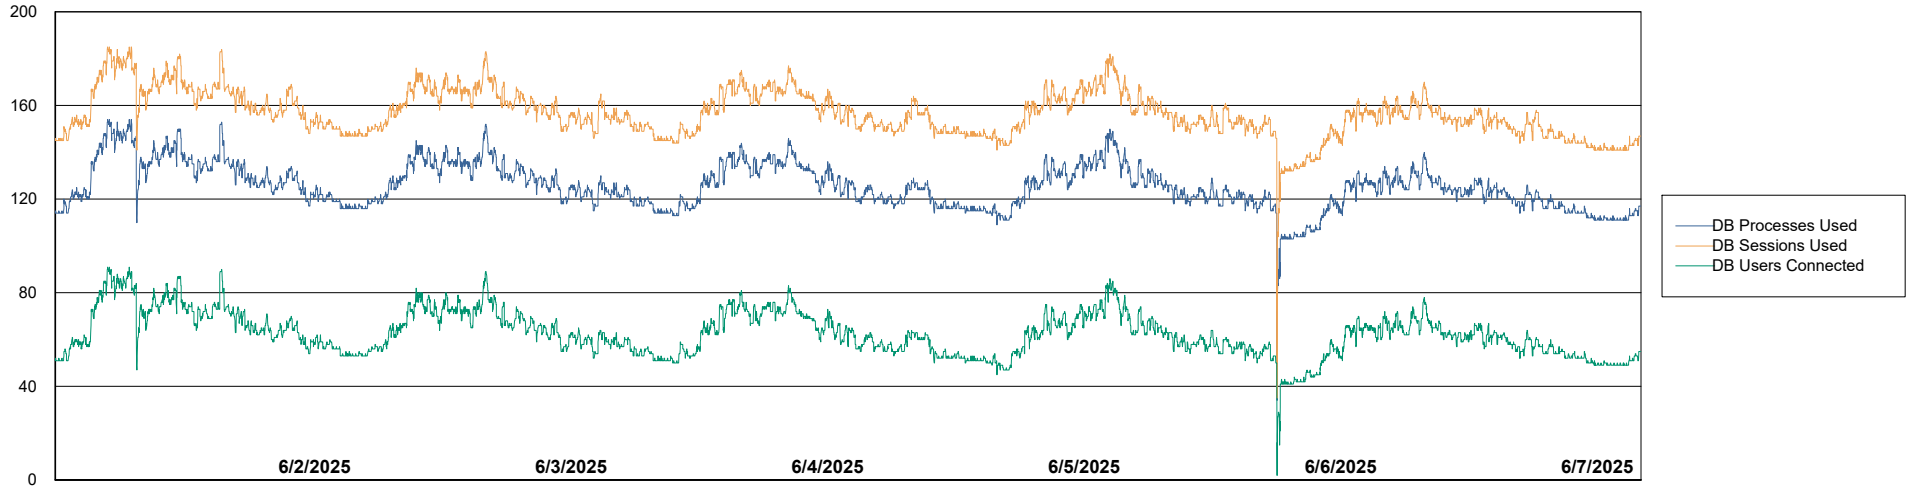

Weekly SLA Customer Report

Customer NOA_Production (24/7)
Database ID 116

Database Performance NOA_PRD_NHSBI_ABS1

Weekly SLA Customer Report

Customer NOA_Production (24/7)
Database ID 116

Database Performance NOA_PRD_NovoABS01_ABS1