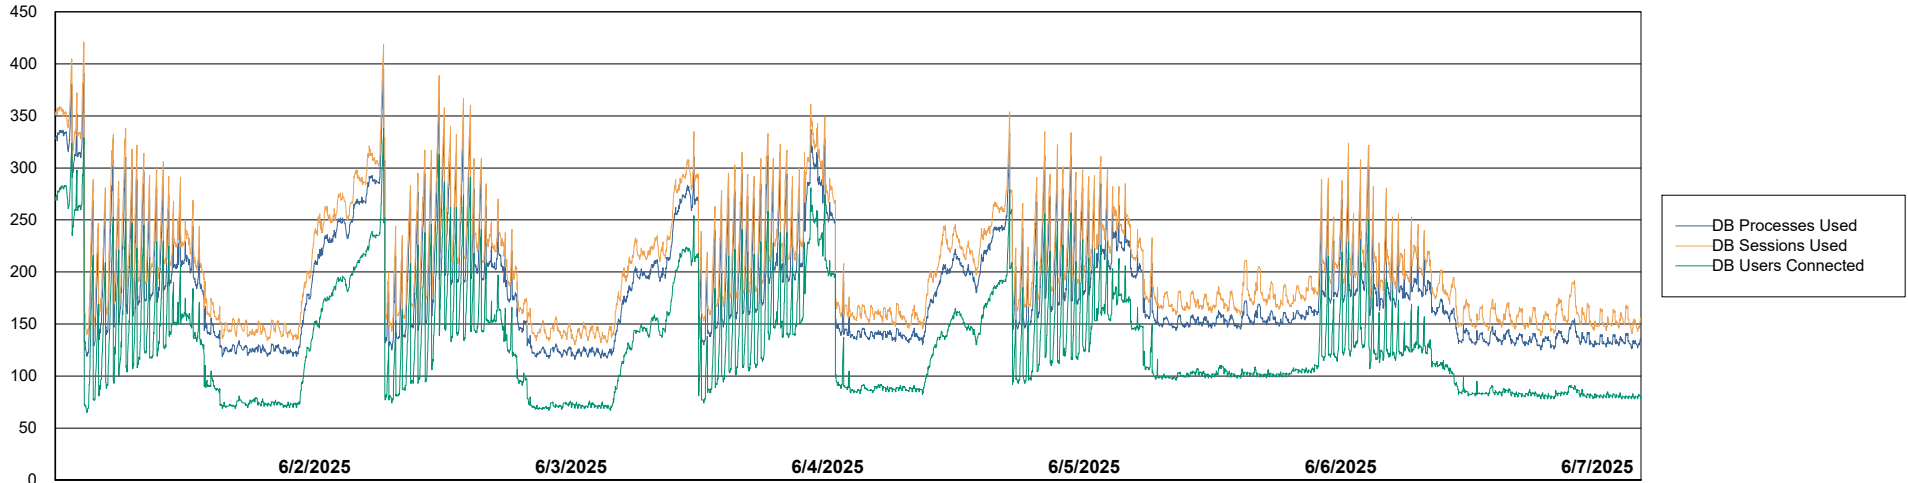

Weekly SLA Customer Report

Customer NIX_Production
Database ID 51

Database Performance NIX_PRD_ABSBI_ABS1

Weekly SLA Customer Report

Customer NIX_Production
Database ID 51

Database Performance NIX_PRD_ABSD01_ABS1