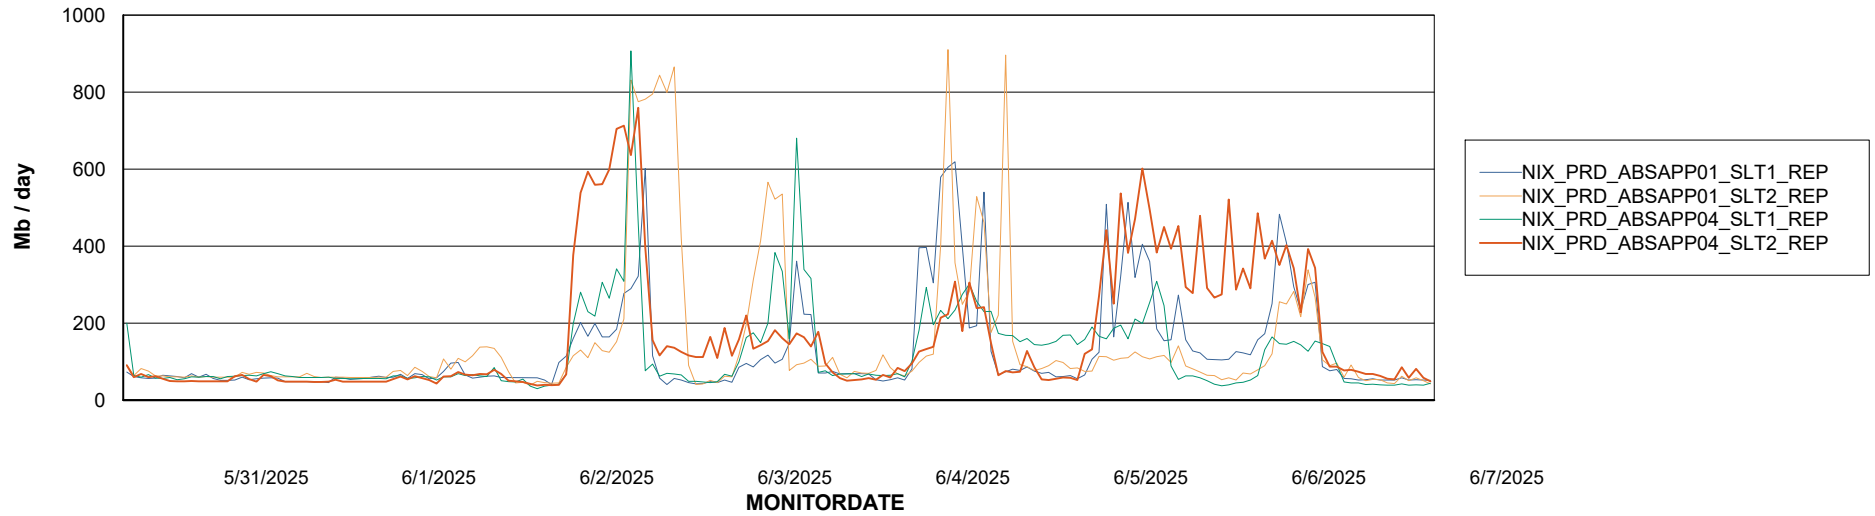

Avg memory used per ABS Server Service

Avg users per day per ABS server

Weekly SLA Customer Report

Customer NIX_Production
Database ID 51

ABSSolute Application ReportServer Services

Avg memory used per ReportServer Service