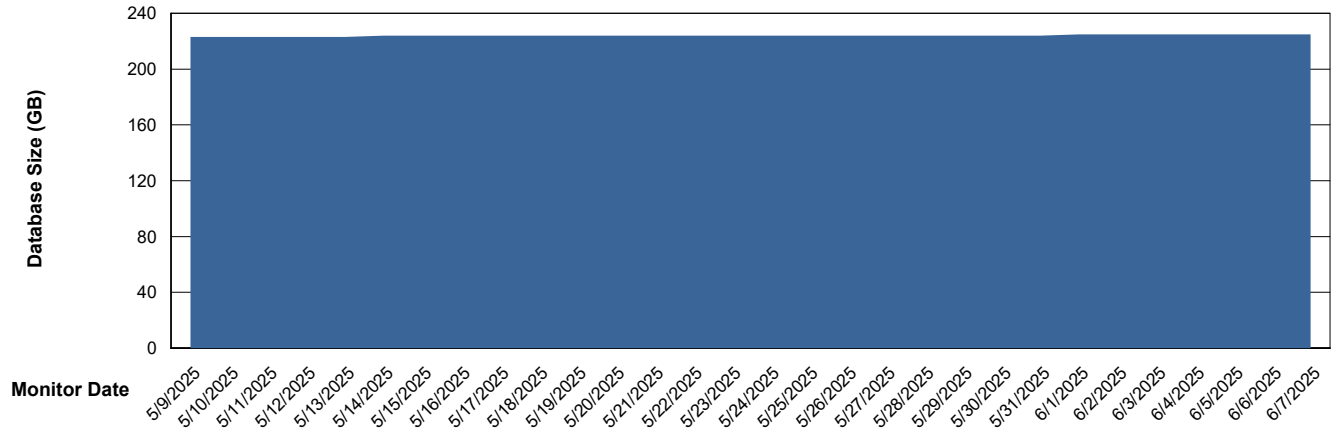

DATABASE SIZE NIX_PRD_ABSBI_ABS1

Database growth over last month