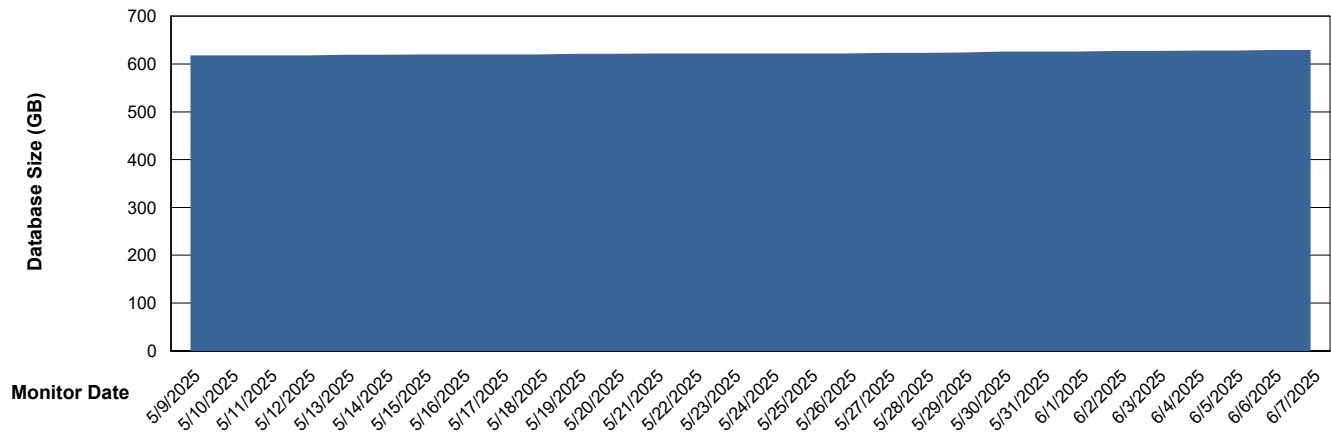

DATABASE SIZE NIX_PRD_ABSDB01_ABS1

Database growth over last month