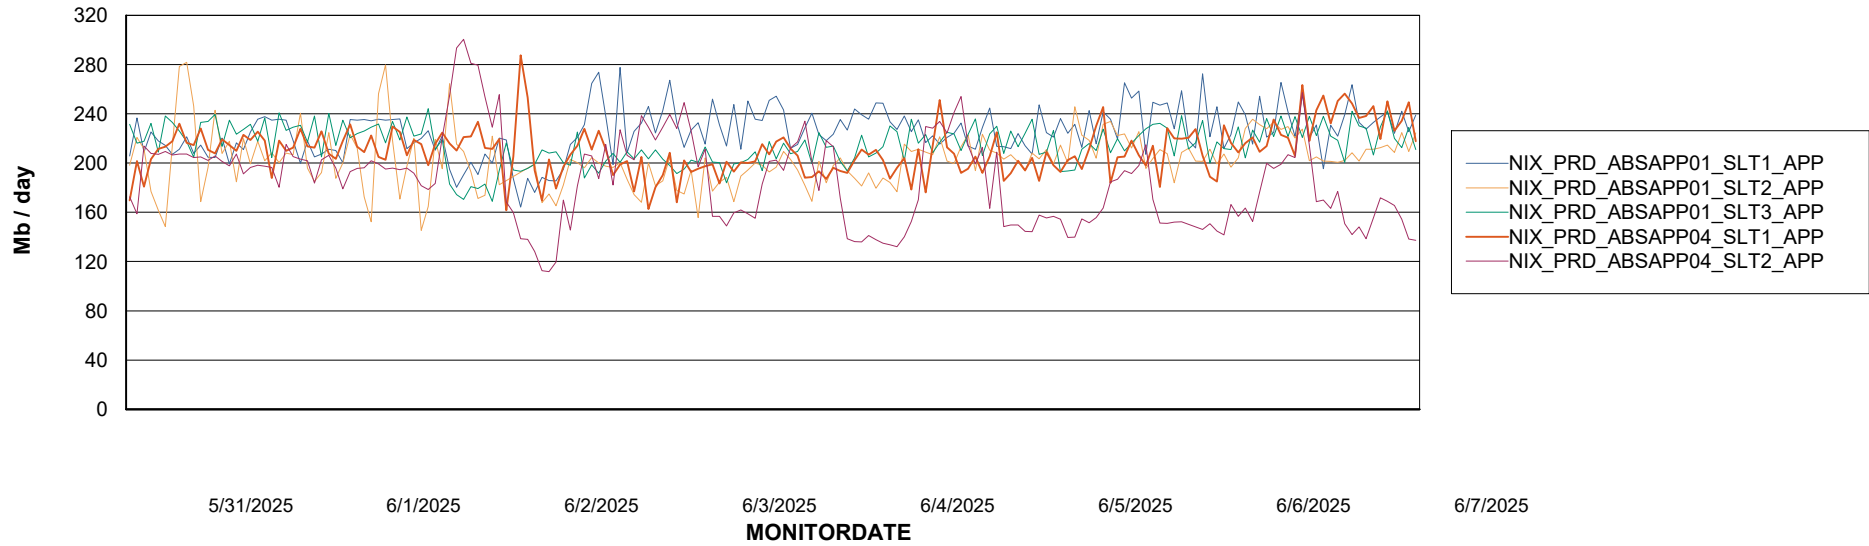

ABSSolute Application Server Services

Avg memory used per ABS Server Service