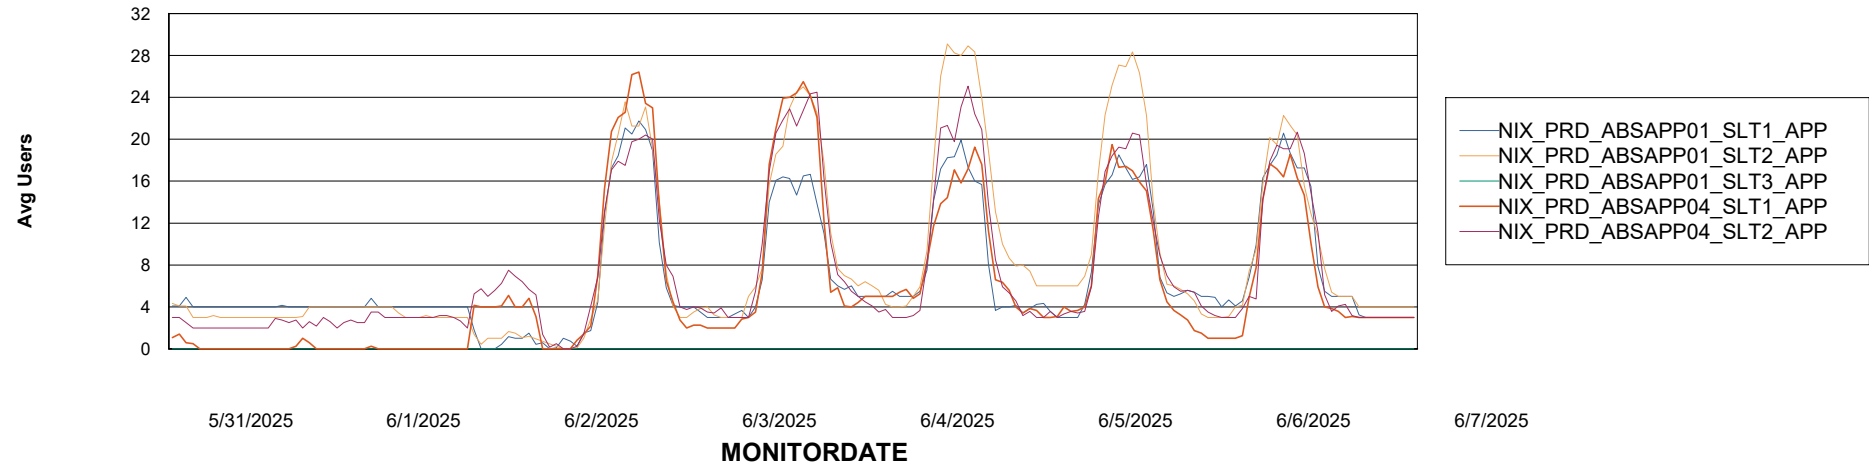

Avg users per day per ABS server