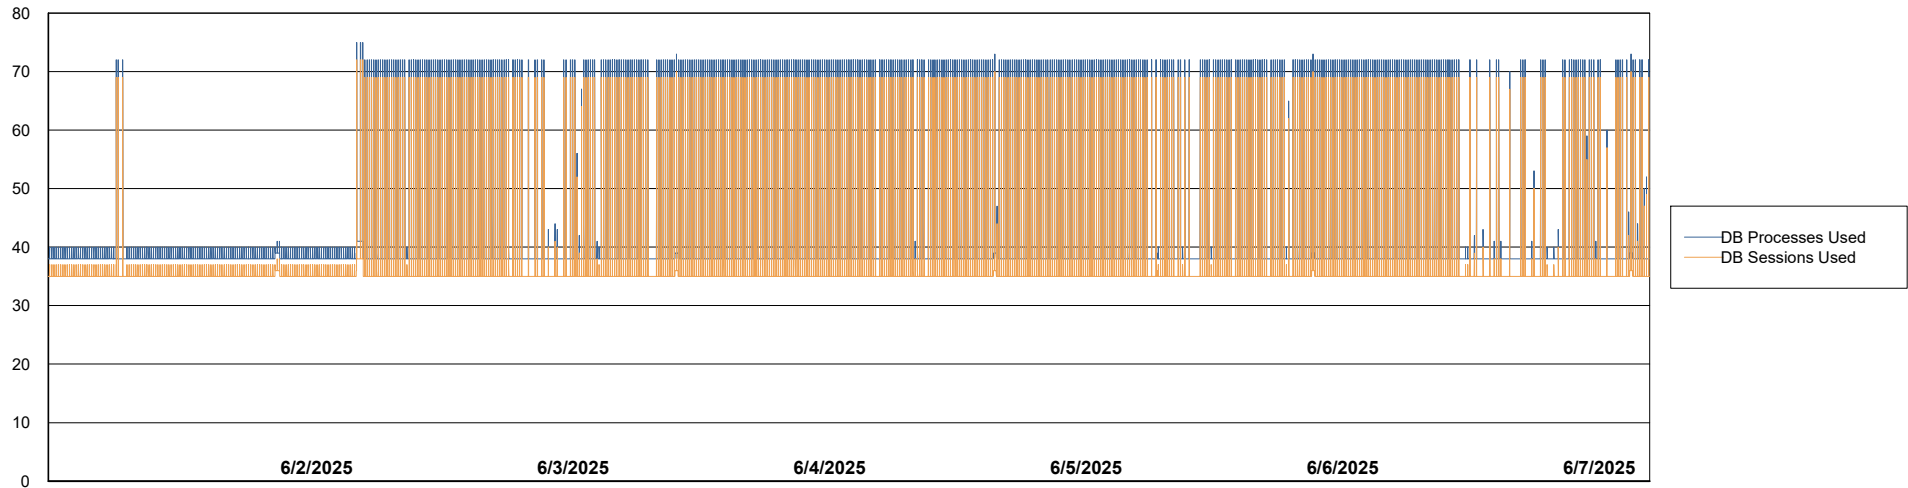

Database Performance NIX_PRD_ABSD02_HSBABS1

DB Processes Max 300