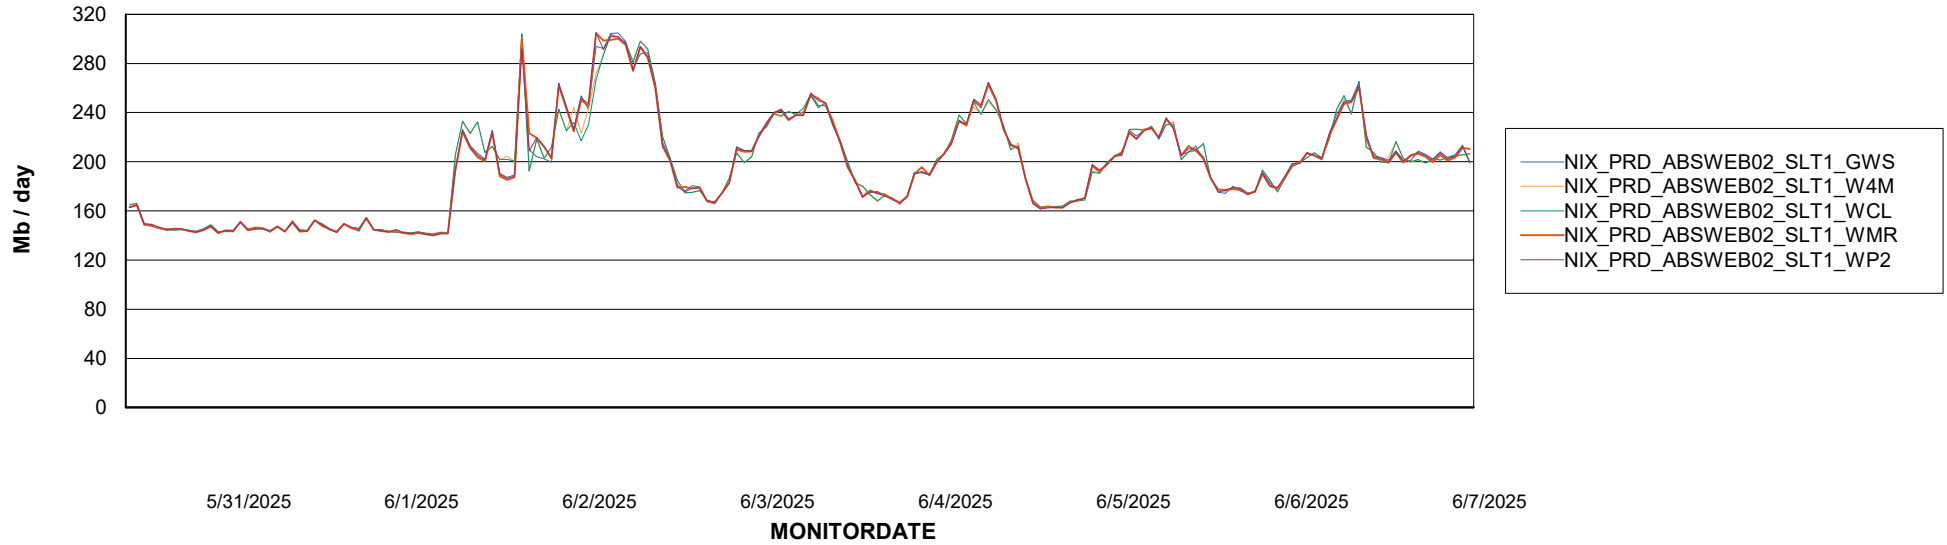

ABSSolute Web Component Services

Avg memory used per ABS Web component