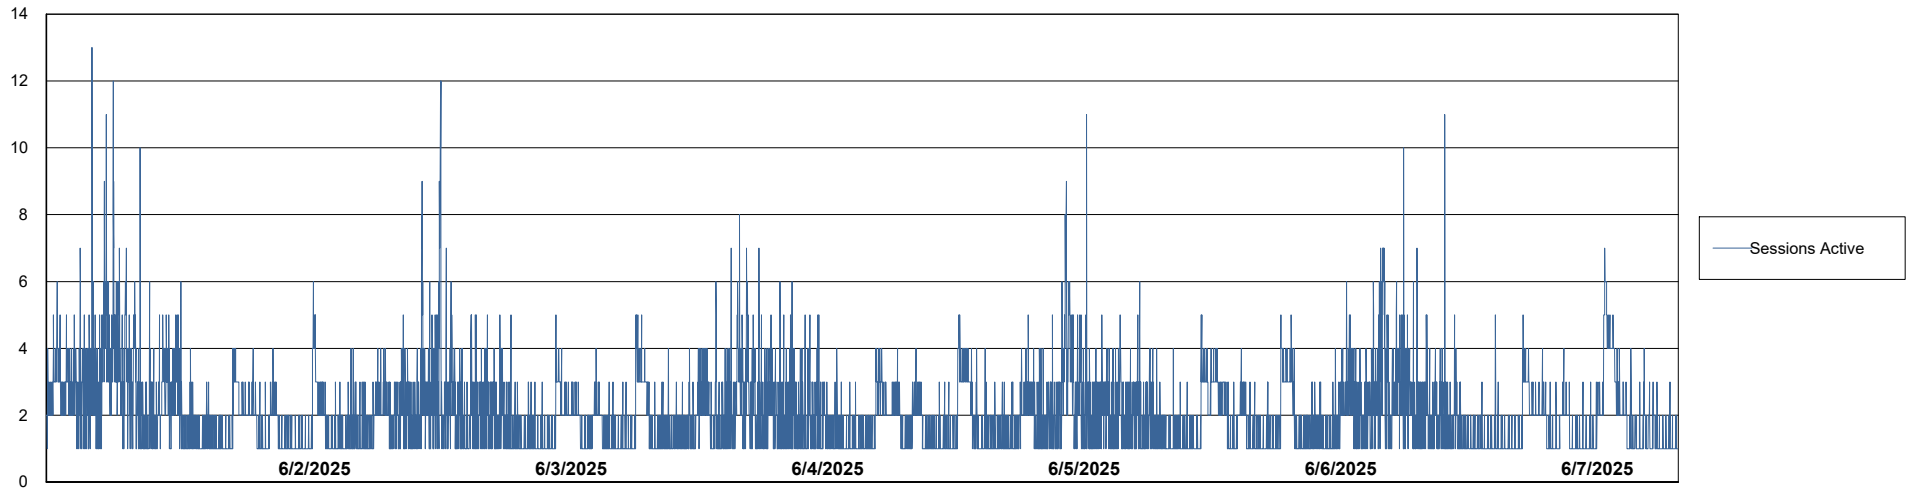

Weekly SLA Customer Report

Customer NIX_Production
Database ID 51

Database Performance NIX_PRD_ABSBI_ABS1

Weekly SLA Customer Report

Customer NIX_Production
Database ID 51

Database Performance NIX_PRD_ABSD01_ABS1