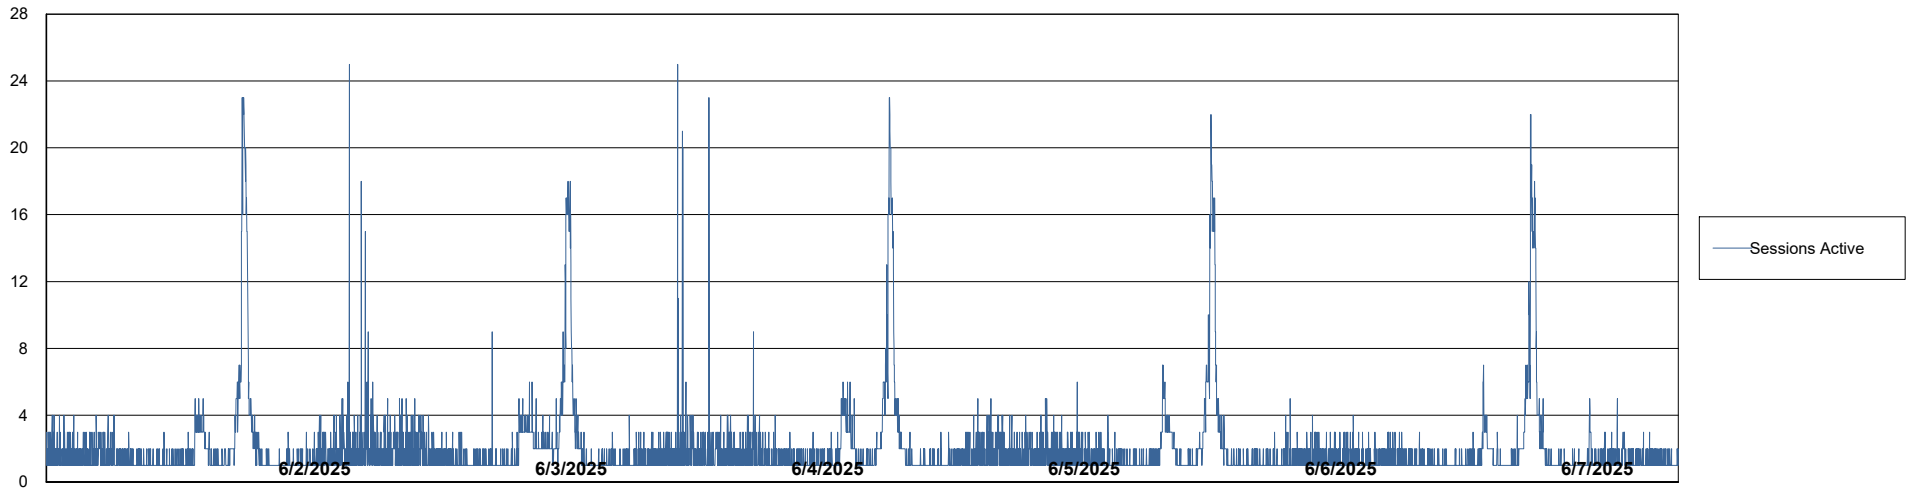

Weekly SLA Customer Report

Customer LTS(CleanLease)_Production
Database ID 126

Database Performance LTS_PRD_CLSABSBI01_ABS1

Weekly SLA Customer Report

Customer LTS(CleanLease)_Production
Database ID 126

Database Performance LTS_PRD_CLSABSD01_ABS1