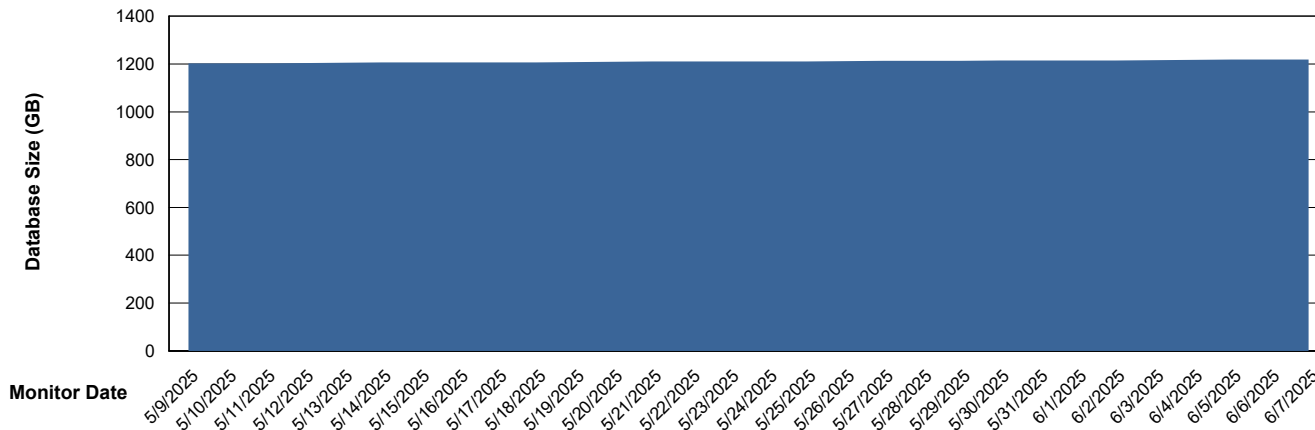

Customer LTS(CleanLease)_Production
Database ID 126

DATABASE SIZE LTS_PRD_CLSABSBI01_ABS1

Database growth over last month

DATABASE SIZE LTS_PRD_CLSABSDB01_ABS1

Database growth over last month

Weekly SLA Customer Report