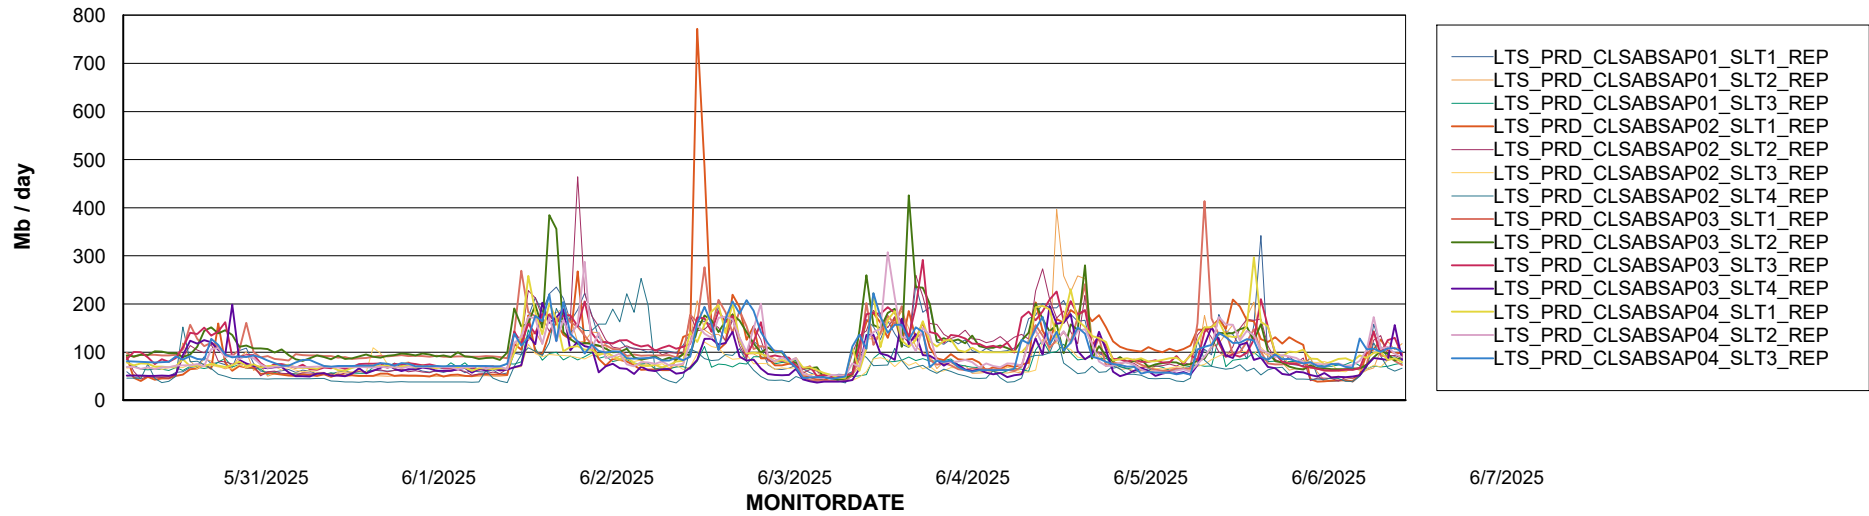

ABSSolute Application ReportServer Services

Avg memory used per ReportServer Service