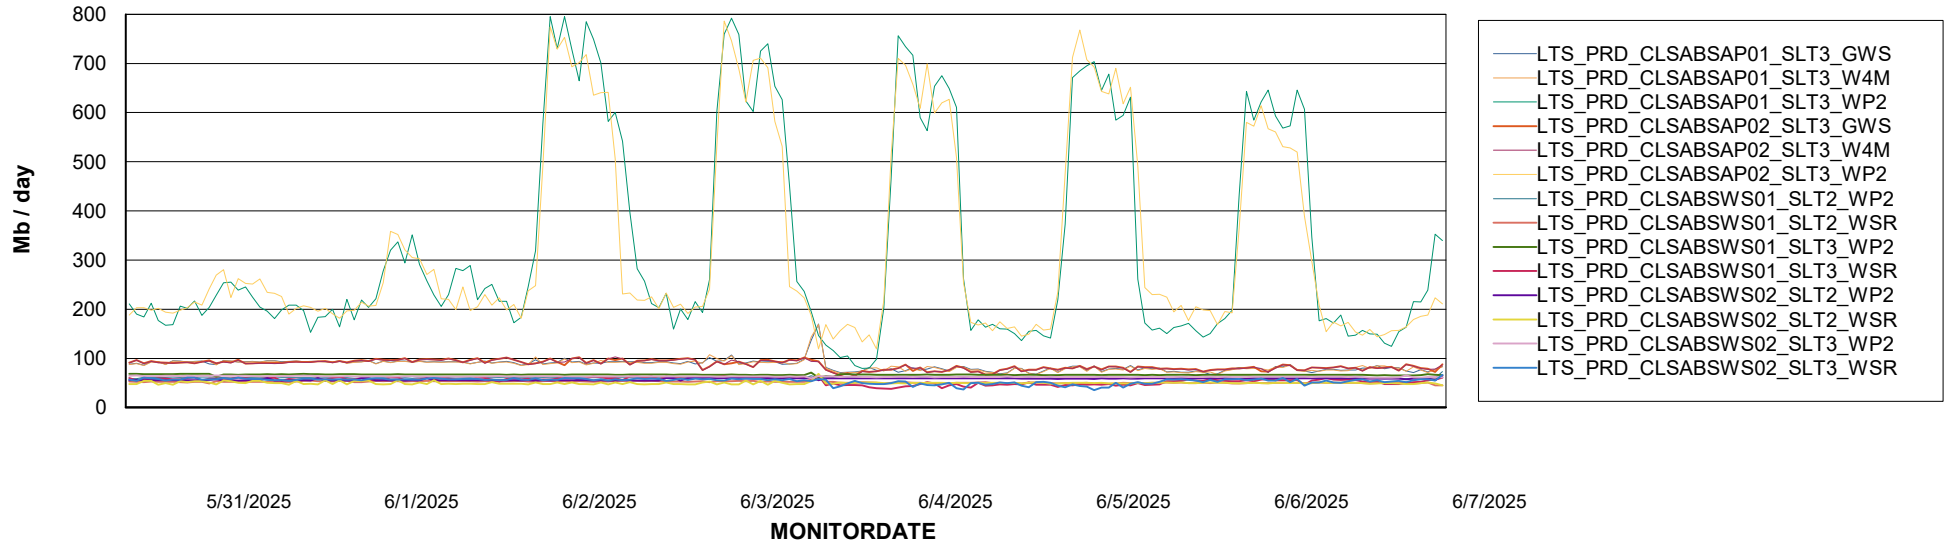

ABSSolute Web Component Services

Avg memory used per ABS Web component