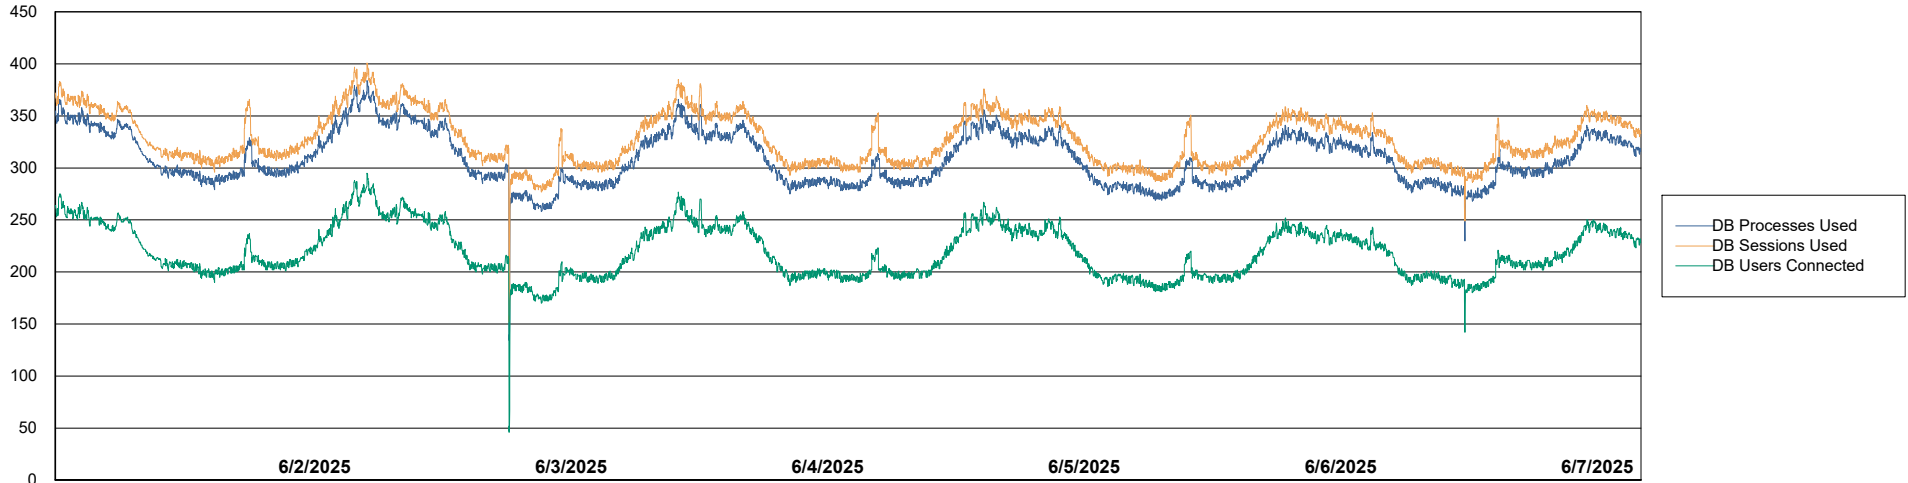

Weekly SLA Customer Report

Customer LTS(CleanLease)_Production
Database ID 126

Database Performance LTS_PRD_CLSABSBI01_ABS1

Weekly SLA Customer Report

Customer LTS(CleanLease)_Production
Database ID 126

Database Performance LTS_PRD_CLSABSD01_ABS1