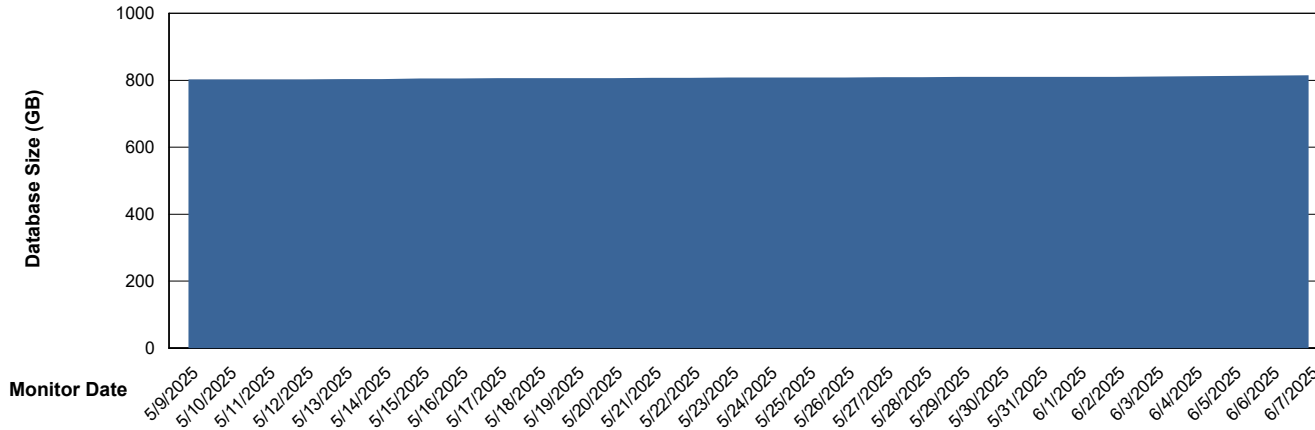

DATABASE SIZE LTS_PRD_CLSABSBI01_ABS1

Database growth over last month