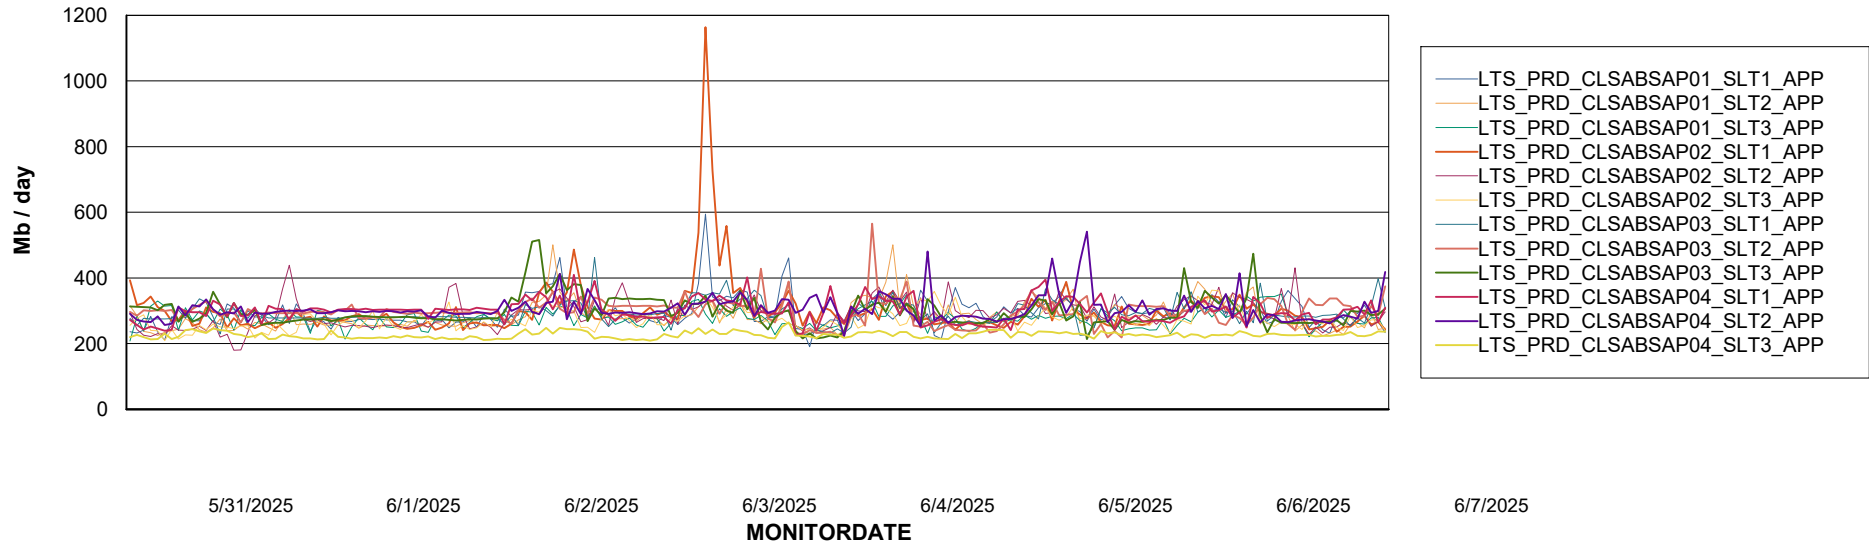

ABSSolute Application Server Services

Avg memory used per ABS Server Service