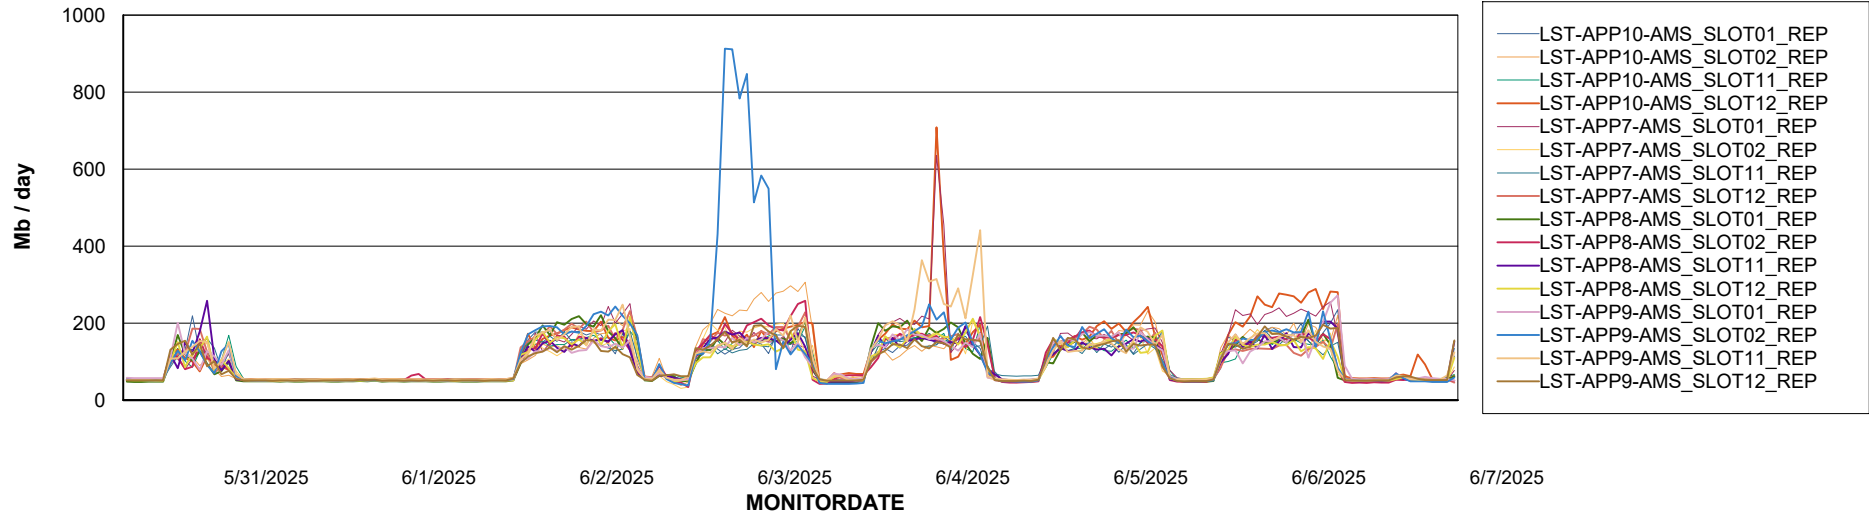

ABSSolute Application ReportServer Services

Avg memory used per ReportServer Service