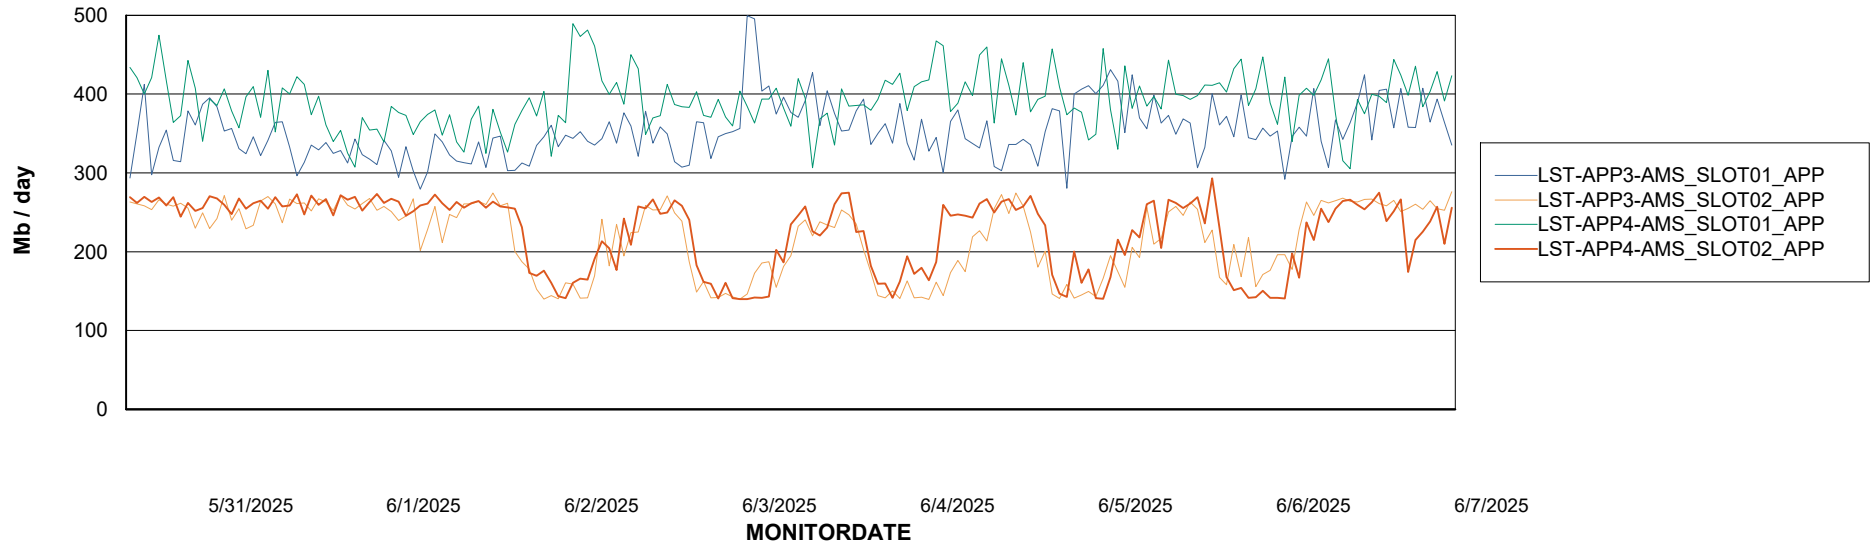

ABSSolute Application Server Services

Avg memory used per ABS Server Service