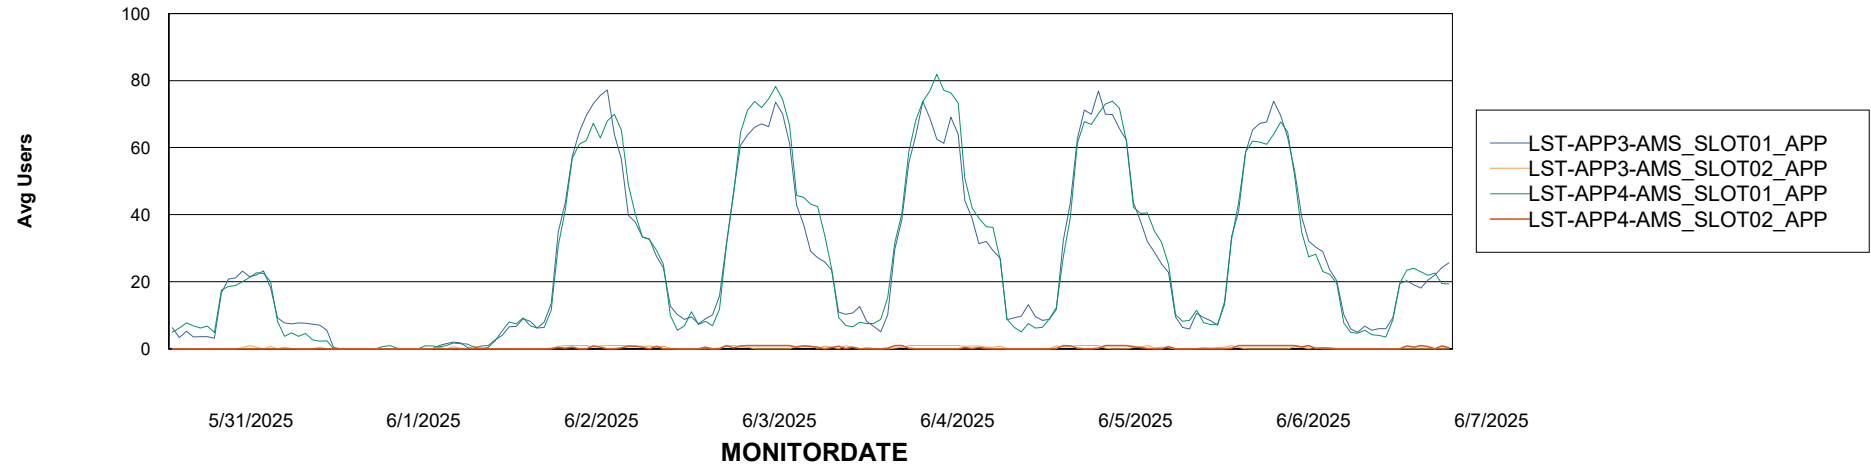

Weekly SLA Customer Report

Customer LST OCI AMS Production ABSME
Database ID 213

ABSSolute Application Server Services

Avg memory used per ABS Server Service

Avg users per day per ABS server

Weekly SLA Customer Report