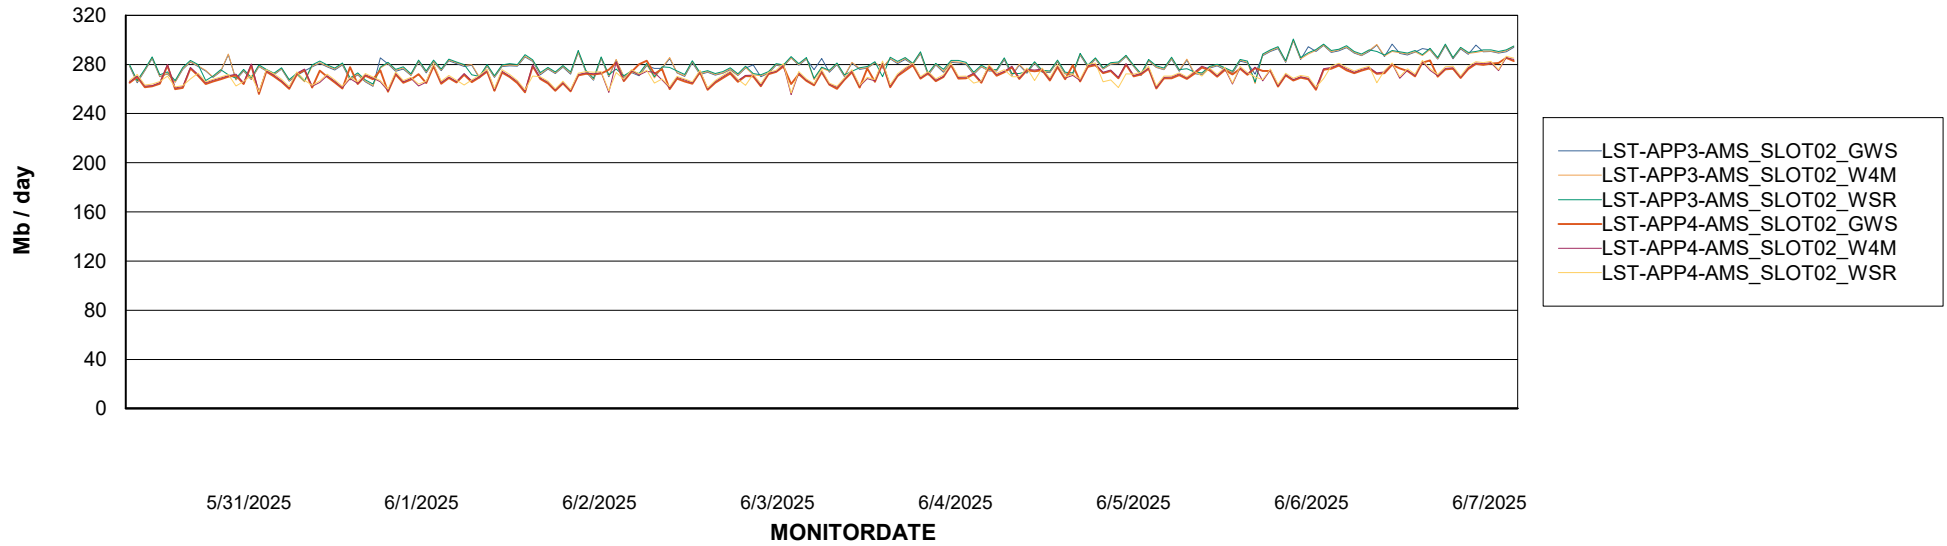

ABSSolute Web Component Services

Avg memory used per ABS Web component