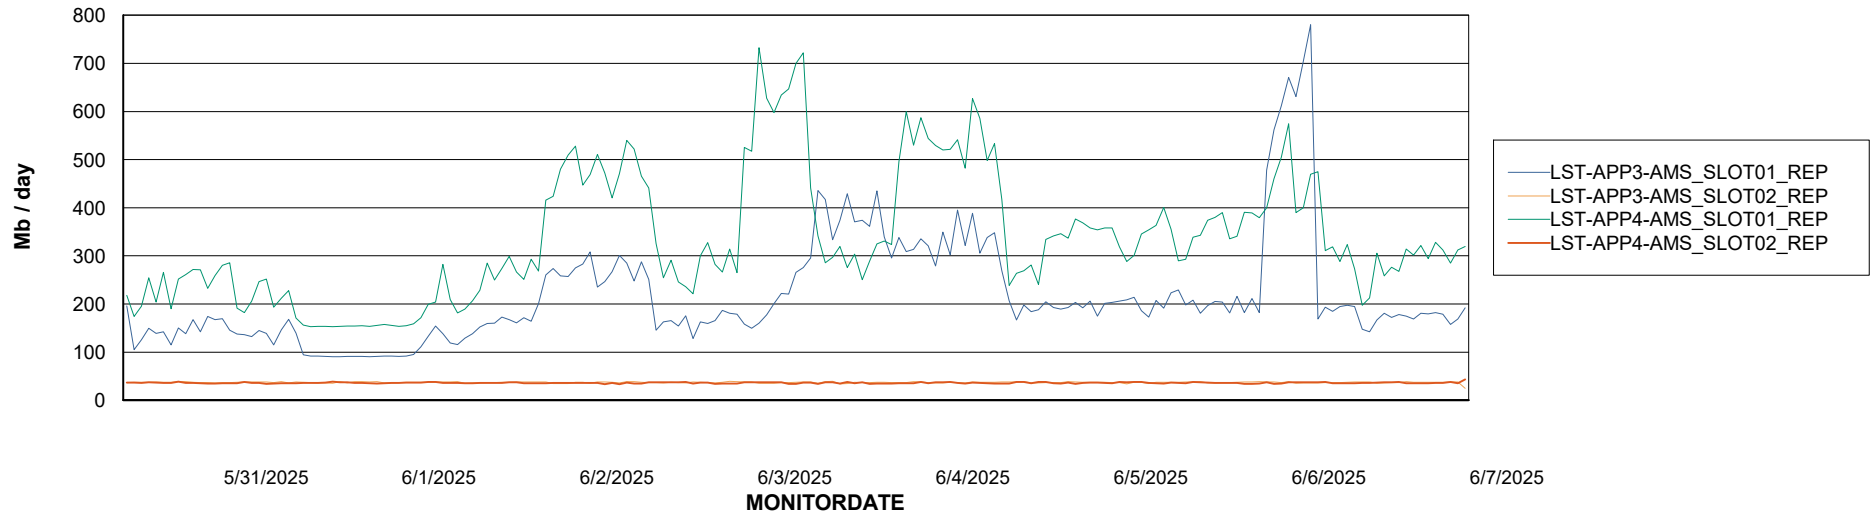

ABSSolute Application ReportServer Services

Avg memory used per ReportServer Service