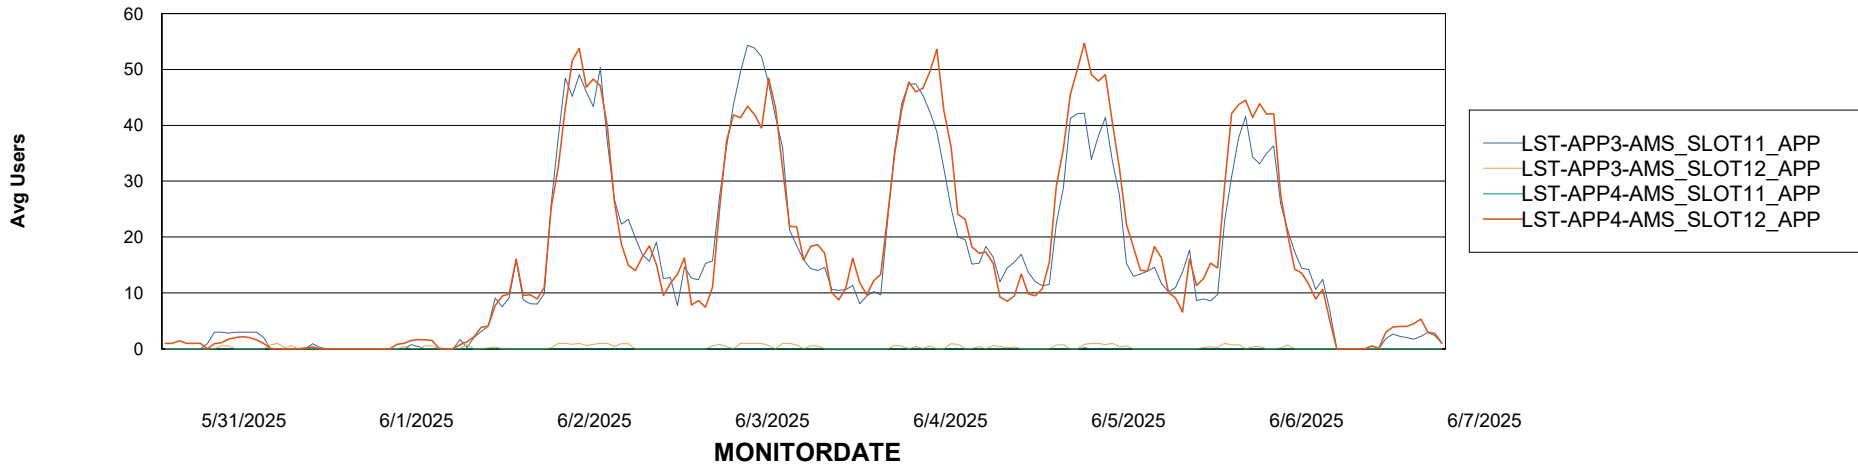

Weekly SLA Customer Report

Customer LST OCI AMS Production ABSME2
Database ID 211

ABSSolute Application Server Services

Avg memory used per ABS Server Service

Avg users per day per ABS server

Weekly SLA Customer Report