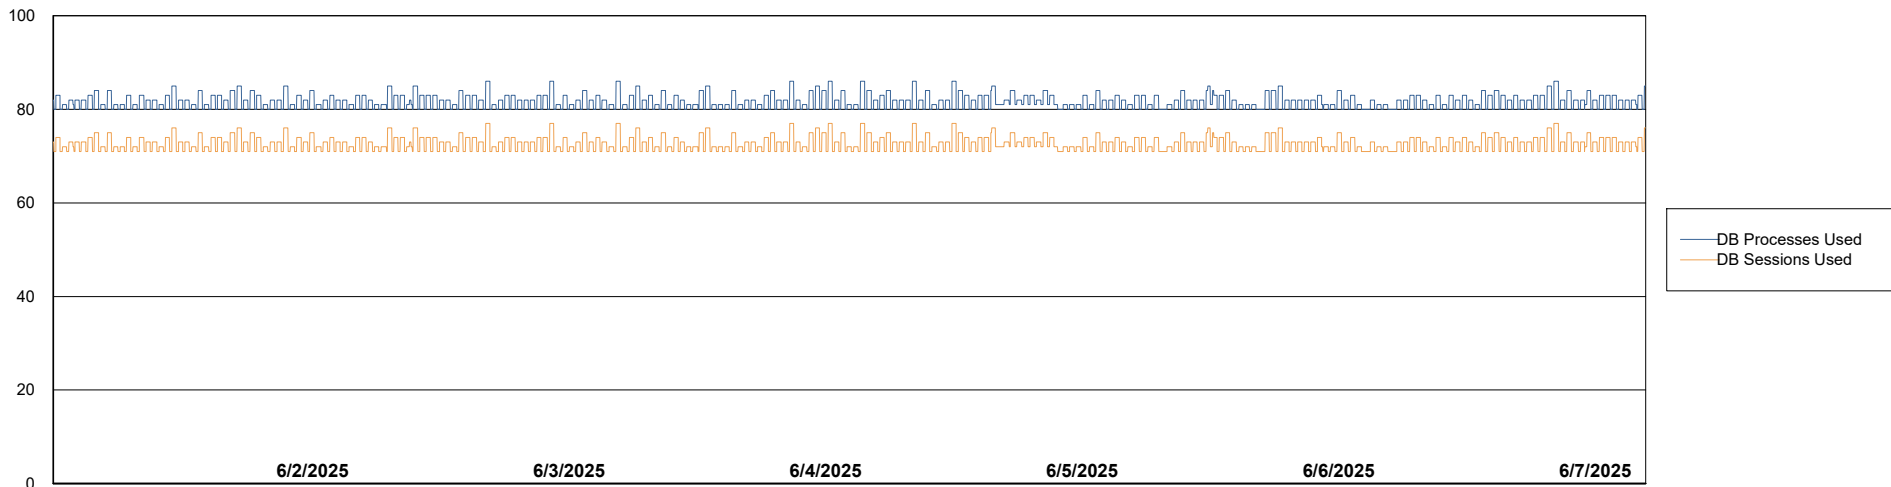

Weekly SLA Customer Report

Customer LST OCI AMS Production ABSME2
Database ID 211

Database Performance LST-DBS3-AMS_DB_HSBME2

DB Processes Max 1,000

DB Processes Max 0

Weekly SLA Customer Report

Customer LST OCI AMS Production ABSME2
Database ID 211