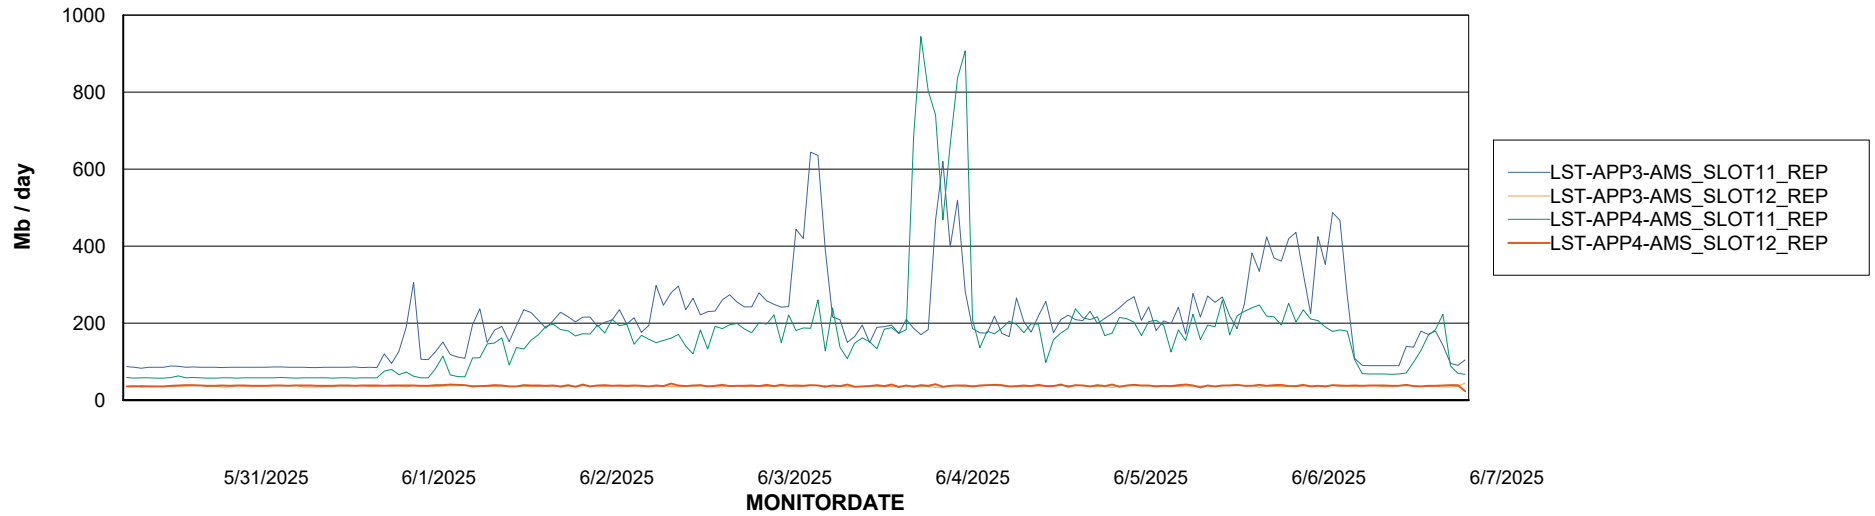

ABSSolute Application ReportServer Services

Avg memory used per ReportServer Service