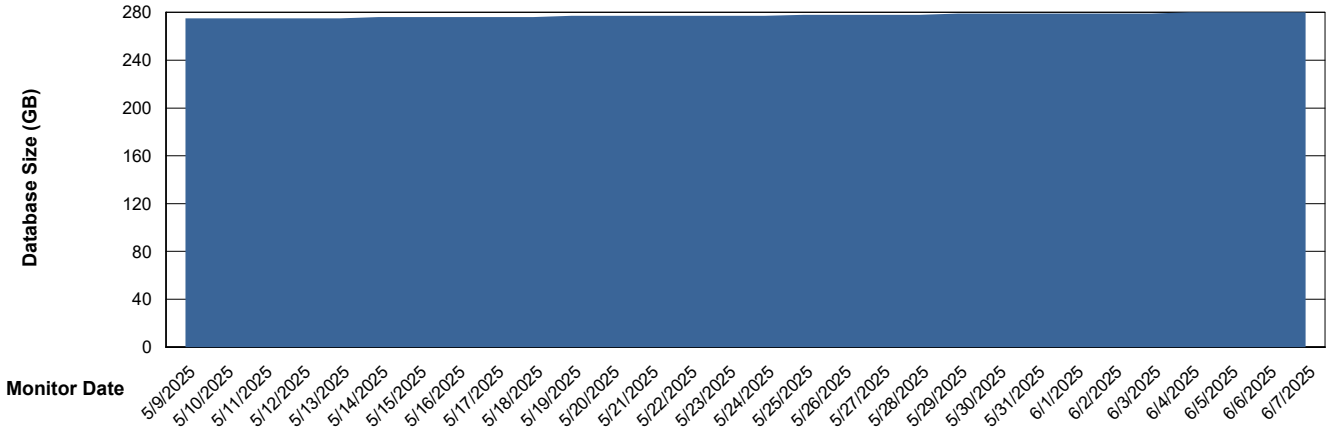

Database Performance LST-DBS4-AMS_DB_ABSME2

Weekly SLA Customer Report

Customer LST OCI AMS Production ABSME2
 Database ID 211

DATABASE SIZE LST-DBS4-AMS_DB_ABSME2

Database growth over last month

Database Tablespace LST-DBS4-AMS_DB_ABSME2