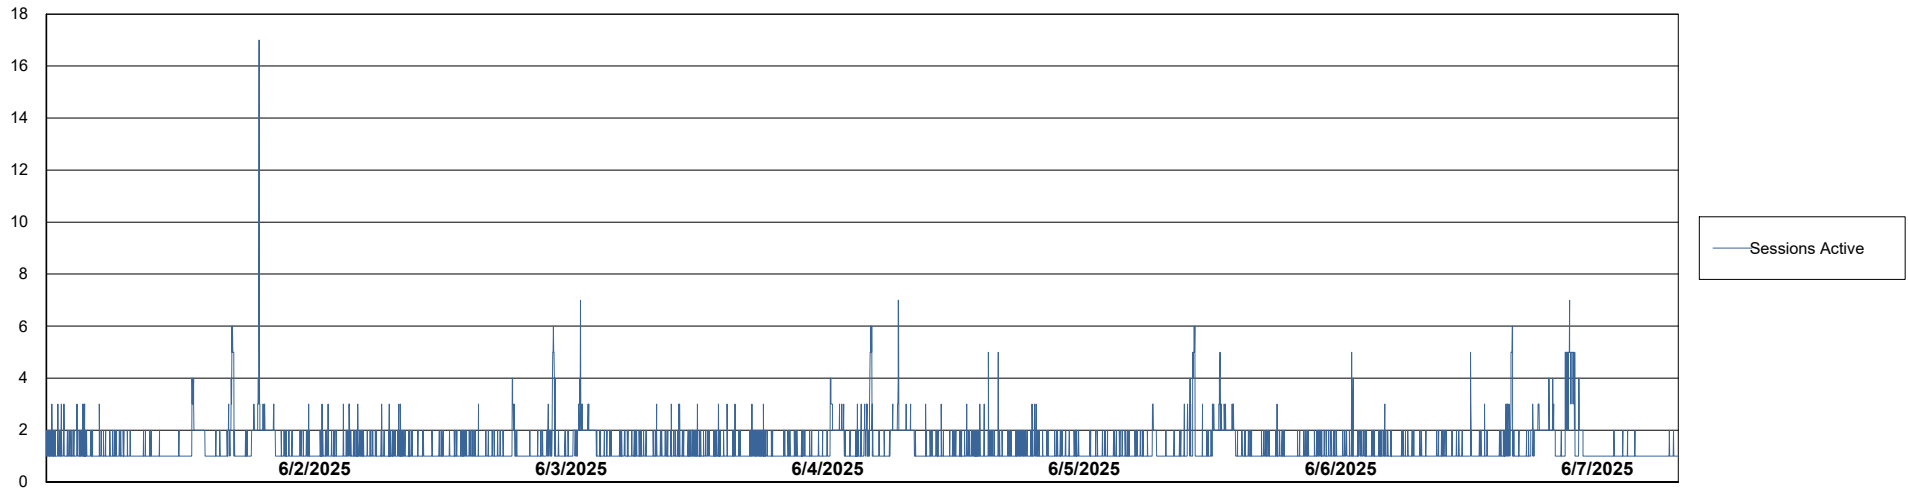

Database Performance LST-DBS4-AMS_DB_ABSME2