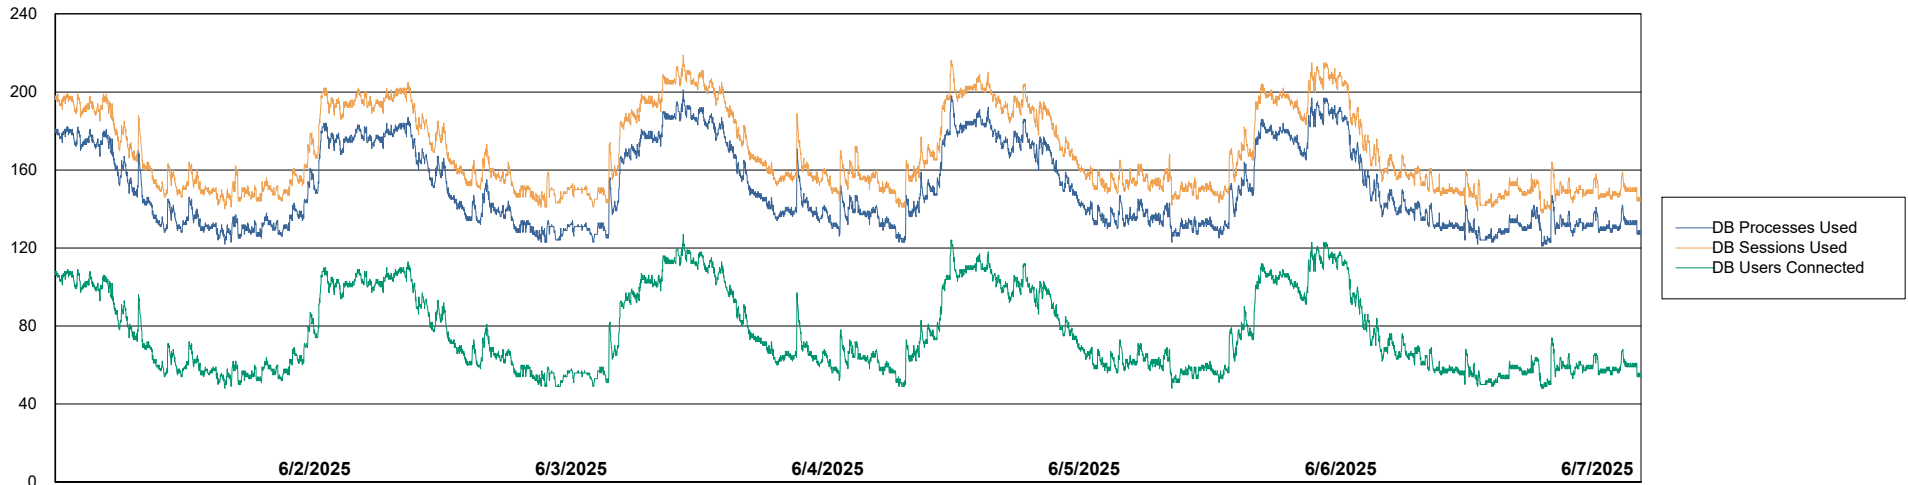

Database Performance LST-DBS4-AMS_DB_ABSME2