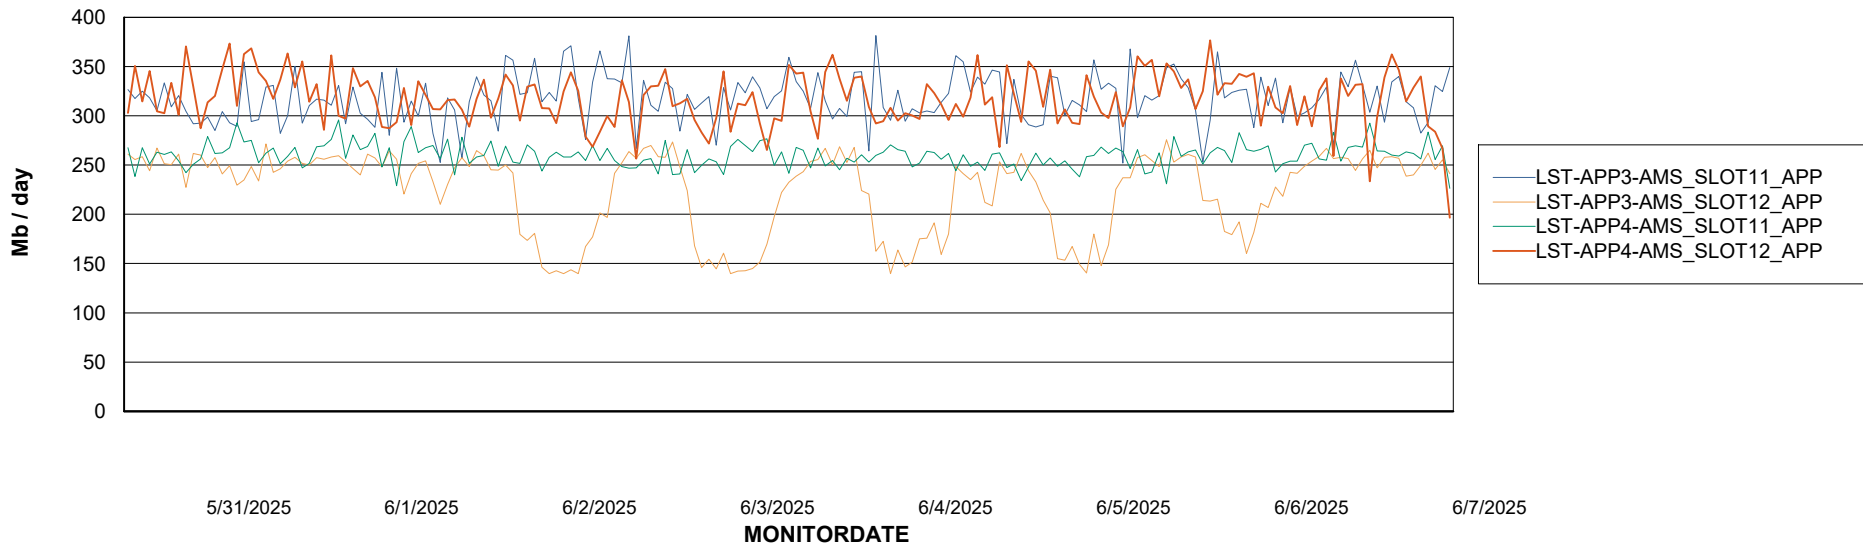

ABSSolute Application Server Services

Avg memory used per ABS Server Service