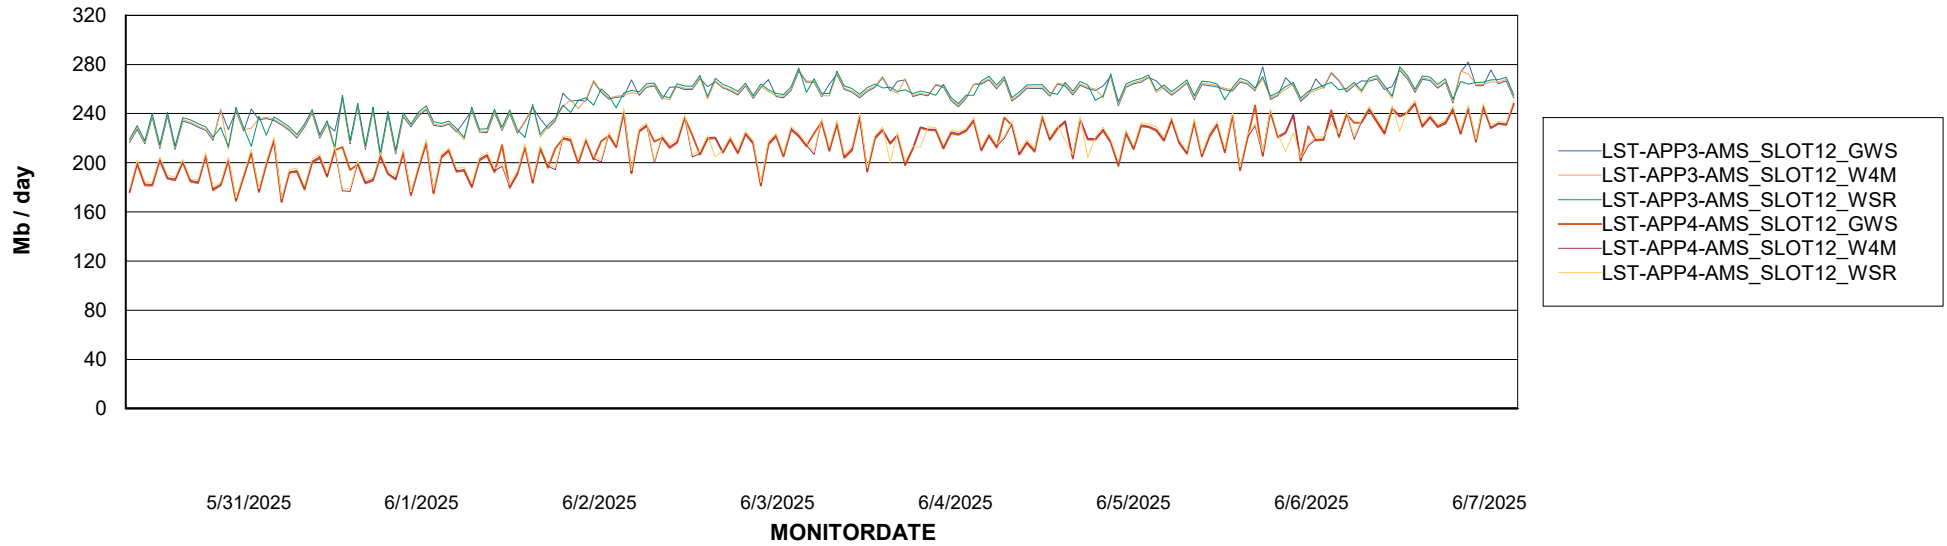

ABSSolute Web Component Services

Avg memory used per ABS Web component