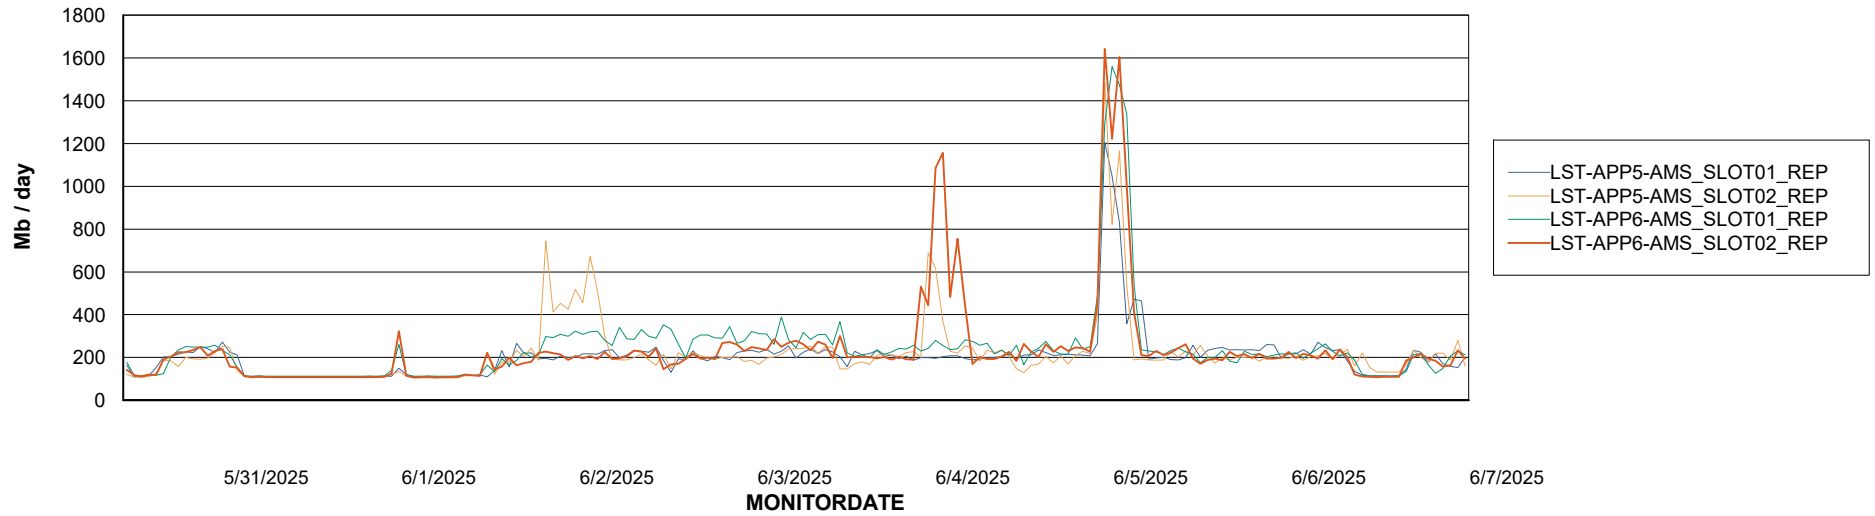

ABSSolute Application ReportServer Services

Avg memory used per ReportServer Service