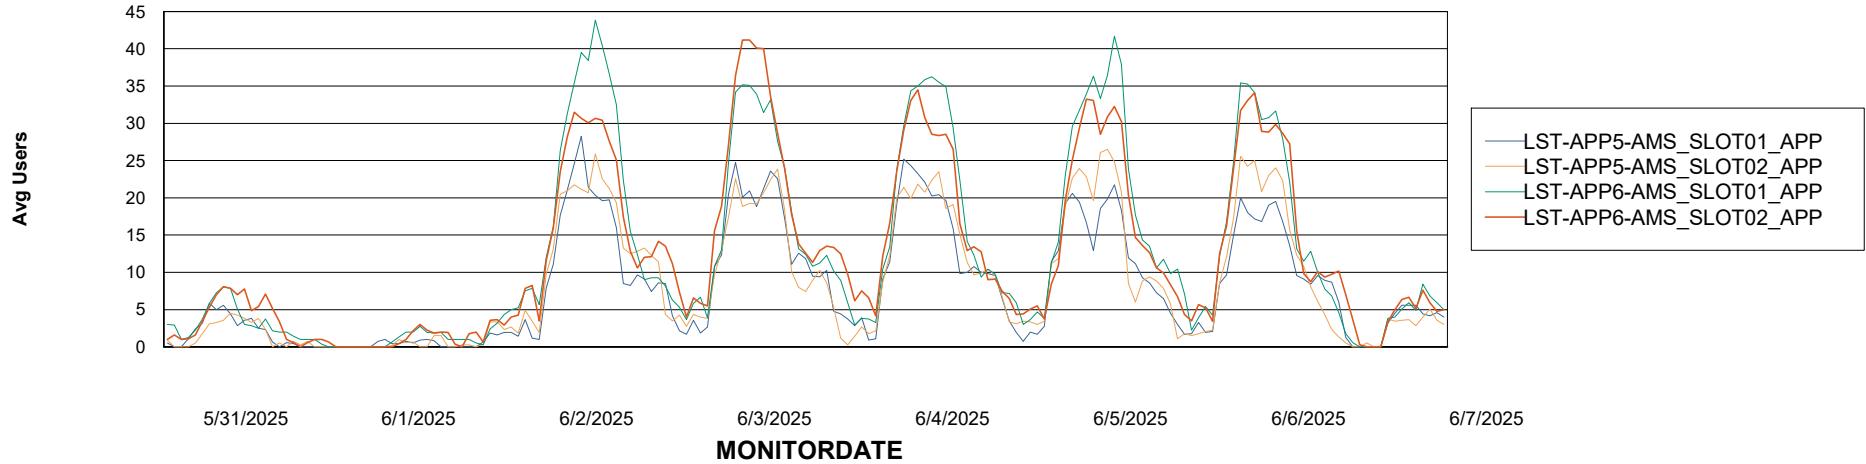

Weekly SLA Customer Report

Customer LST OCI AMS Production ABSEE
Database ID 206

ABSSolute Application Server Services

Avg memory used per ABS Server Service

Avg users per day per ABS server

Weekly SLA Customer Report