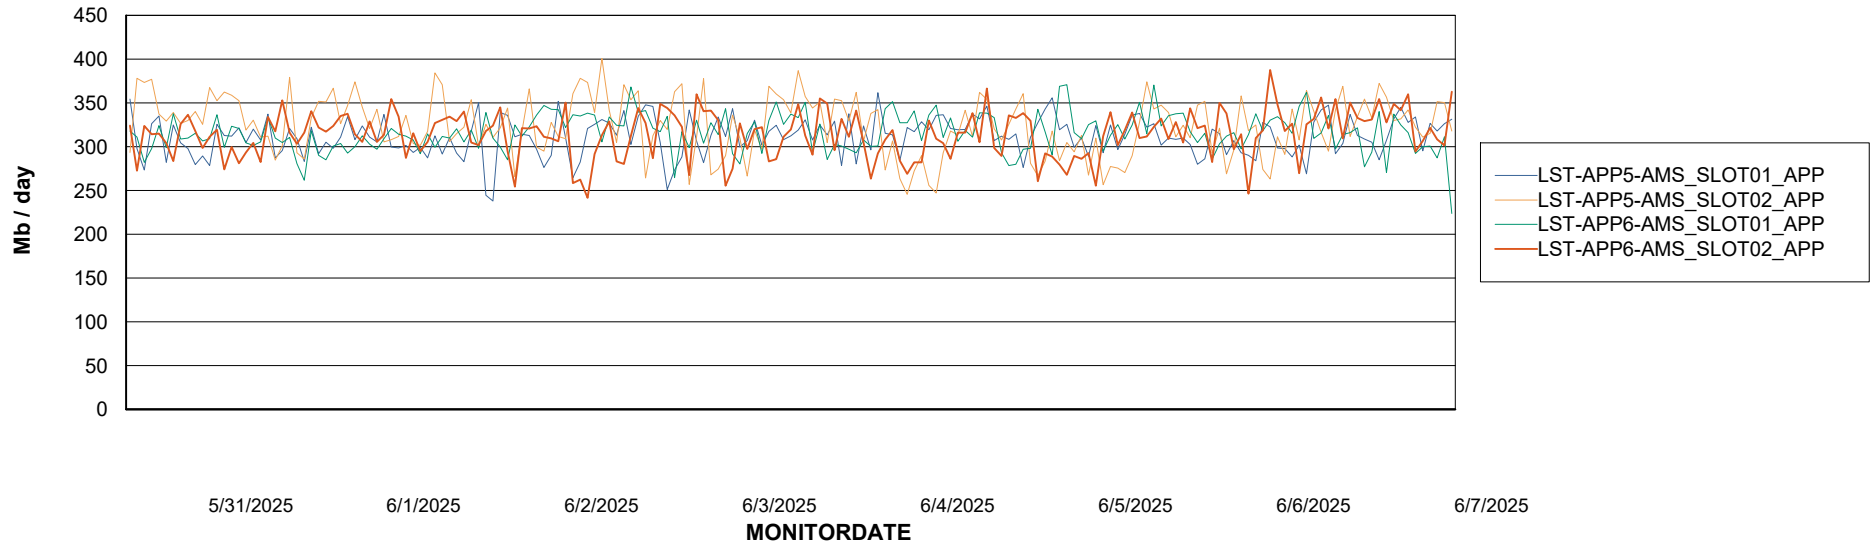

ABSSolute Application Server Services

Avg memory used per ABS Server Service