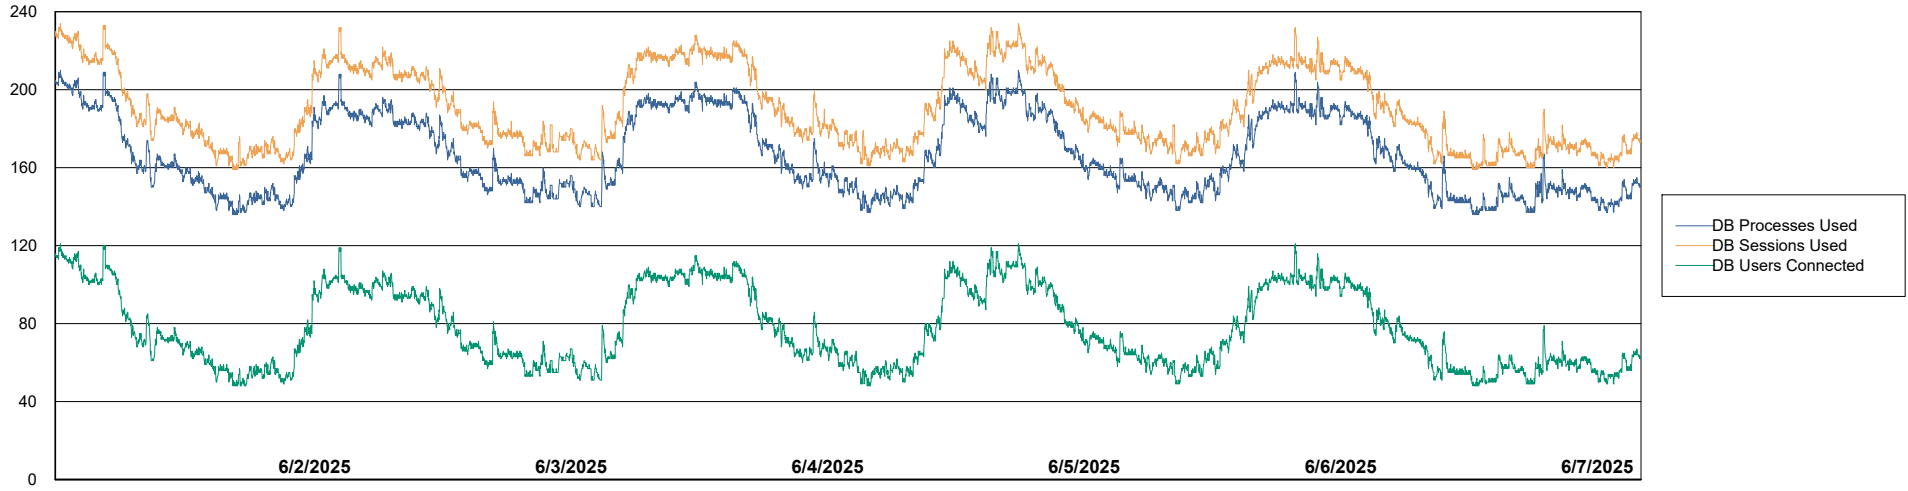

Database Performance LST-DBS5-AMS_DB_ABSEE