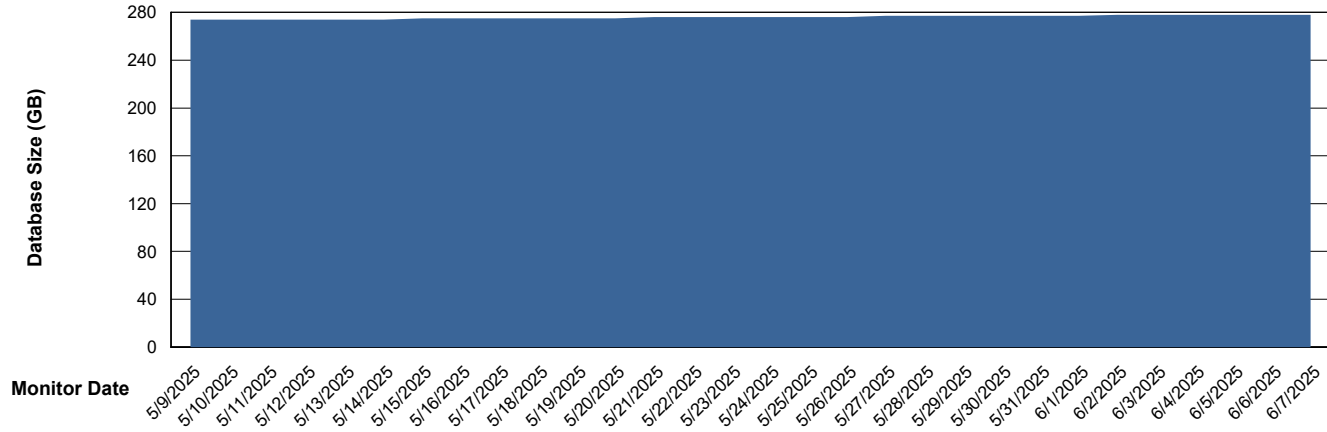

Database growth over last month

Database Tablespace LST-DBS5-AMS_DB_ABSEE

Date	Tablespace Name	Filesize (Gb)	Usedsize (Gb)	Percentage free
6/7/2025	ABSDATA	309	249	19
	INDX	60	17	72
6/6/2025	ABSDATA	309	249	19
	INDX	60	17	72
6/5/2025	ABSDATA	309	249	19
	INDX	60	17	72
6/4/2025	ABSDATA	309	249	20
	INDX	60	17	72
6/3/2025	ABSDATA	309	249	20
	INDX	60	17	72
6/2/2025	ABSDATA	309	249	20
	INDX	60	17	72
6/1/2025	ABSDATA	309	248	20
	INDX	60	17	72