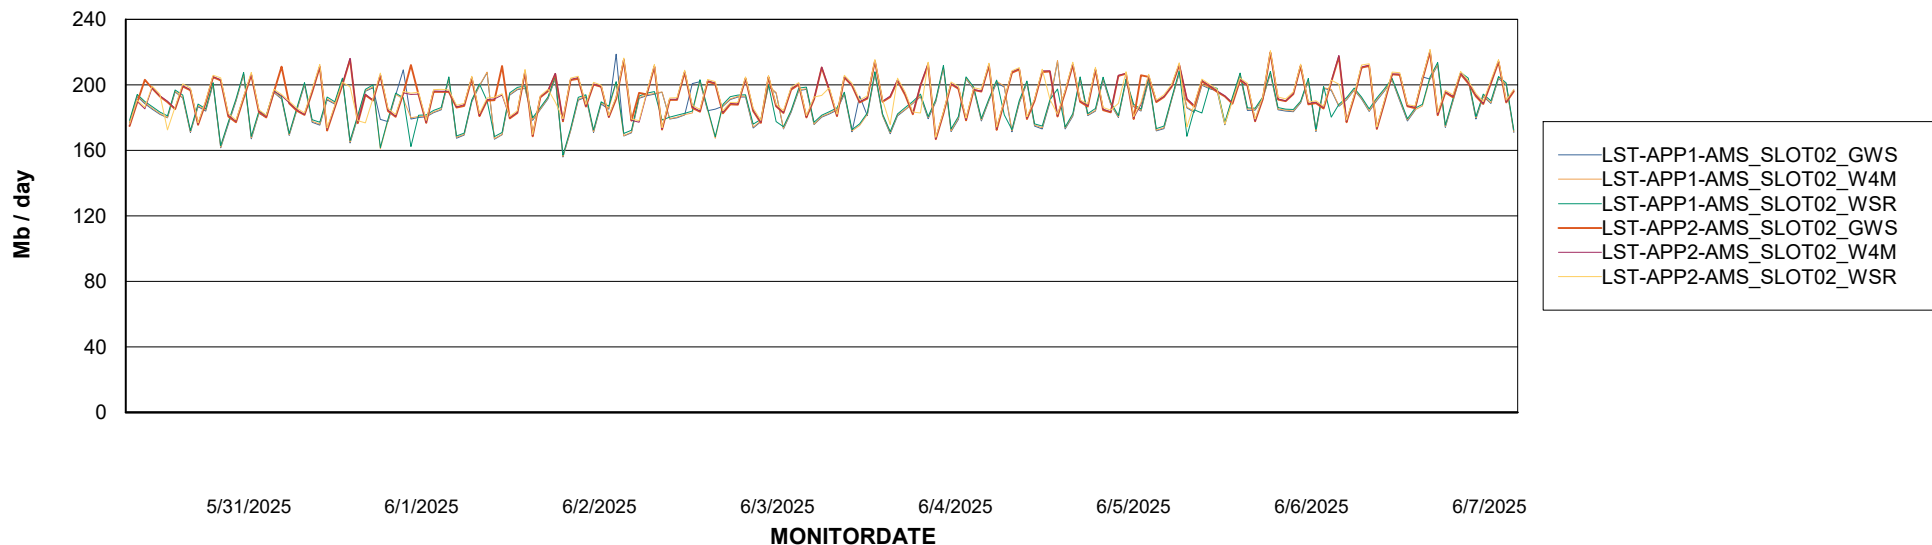

ABSSolute Web Component Services

Avg memory used per ABS Web component