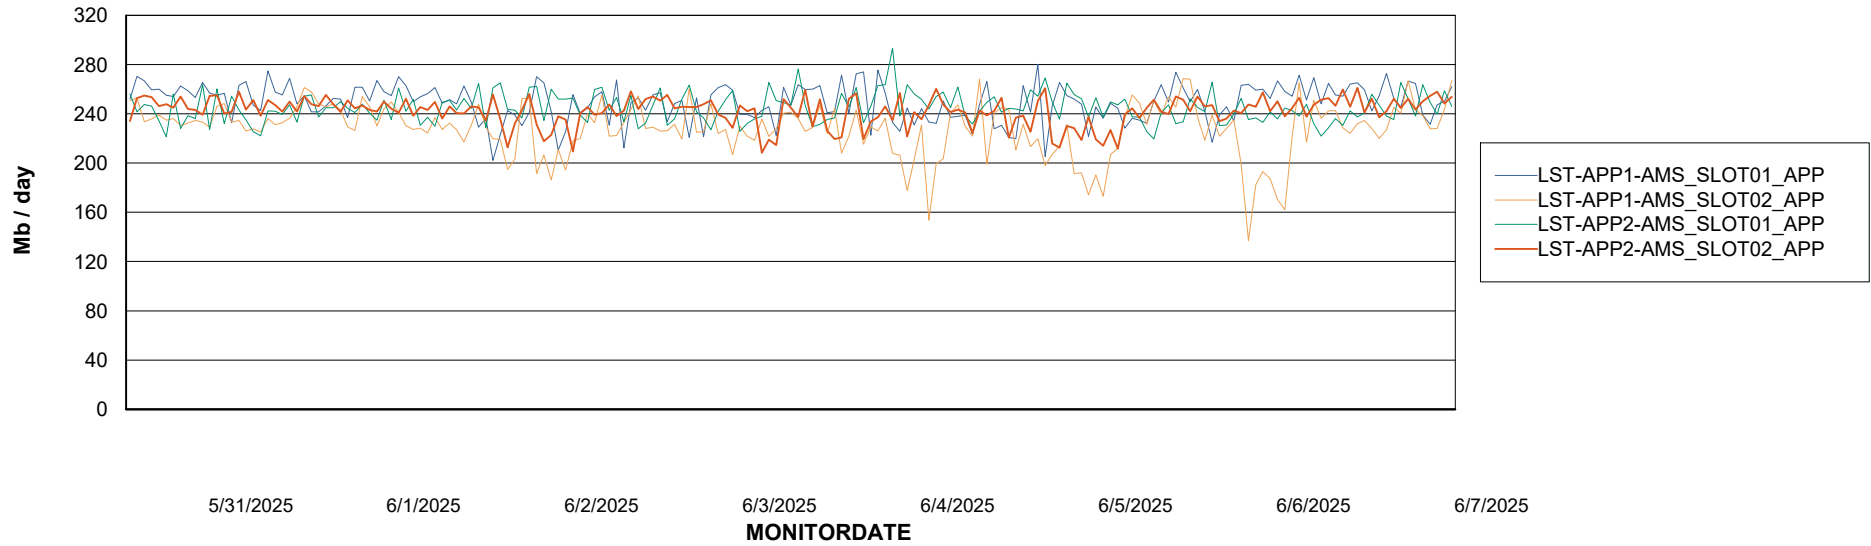

ABSSolute Application Server Services

Avg memory used per ABS Server Service