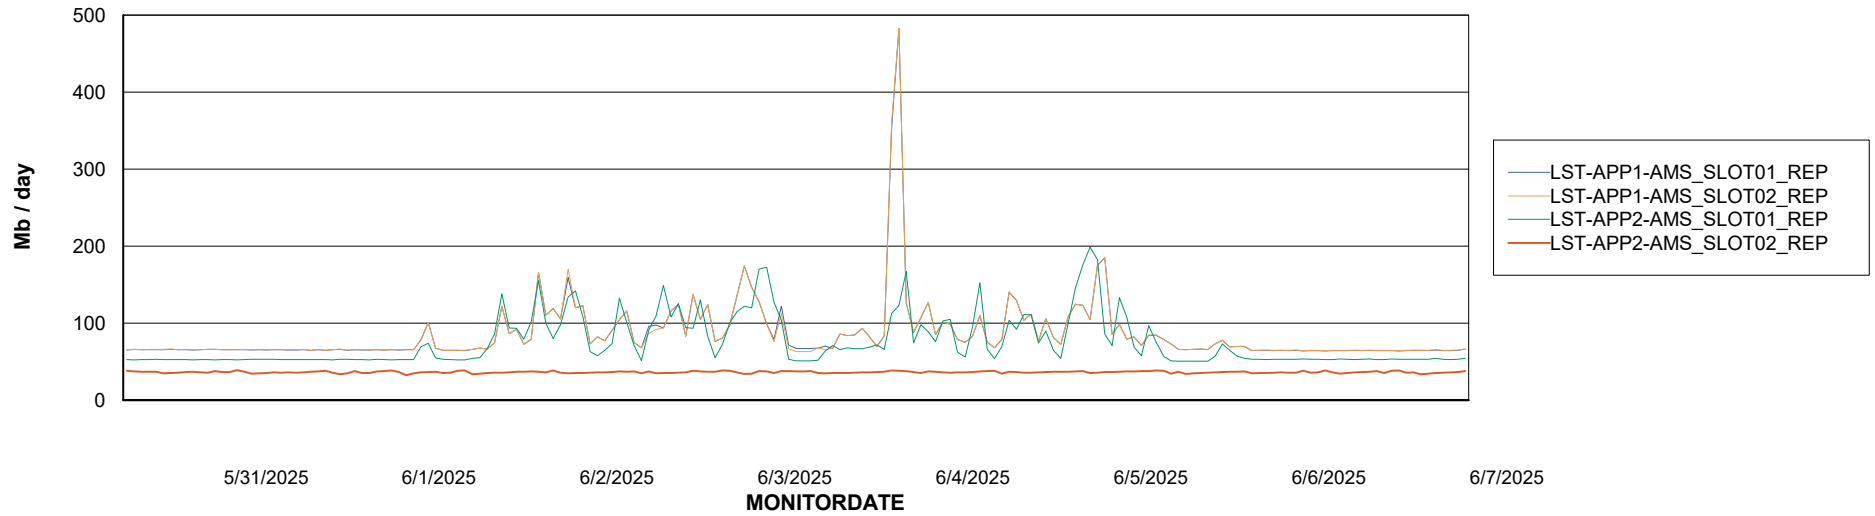

ABSSolute Application ReportServer Services

Avg memory used per ReportServer Service