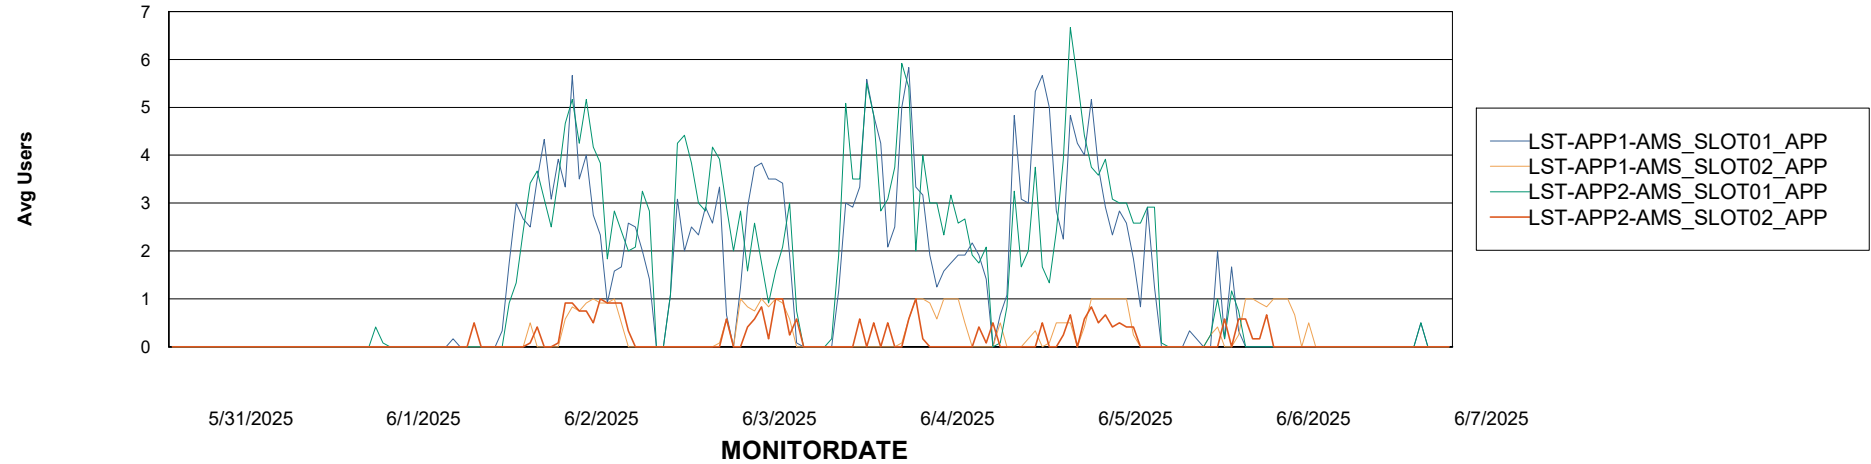

Weekly SLA Customer Report

Customer LST OCI AMS Production ABSCH
Database ID 217

ABSSolute Application Server Services

Avg memory used per ABS Server Service

Avg users per day per ABS server

Weekly SLA Customer Report