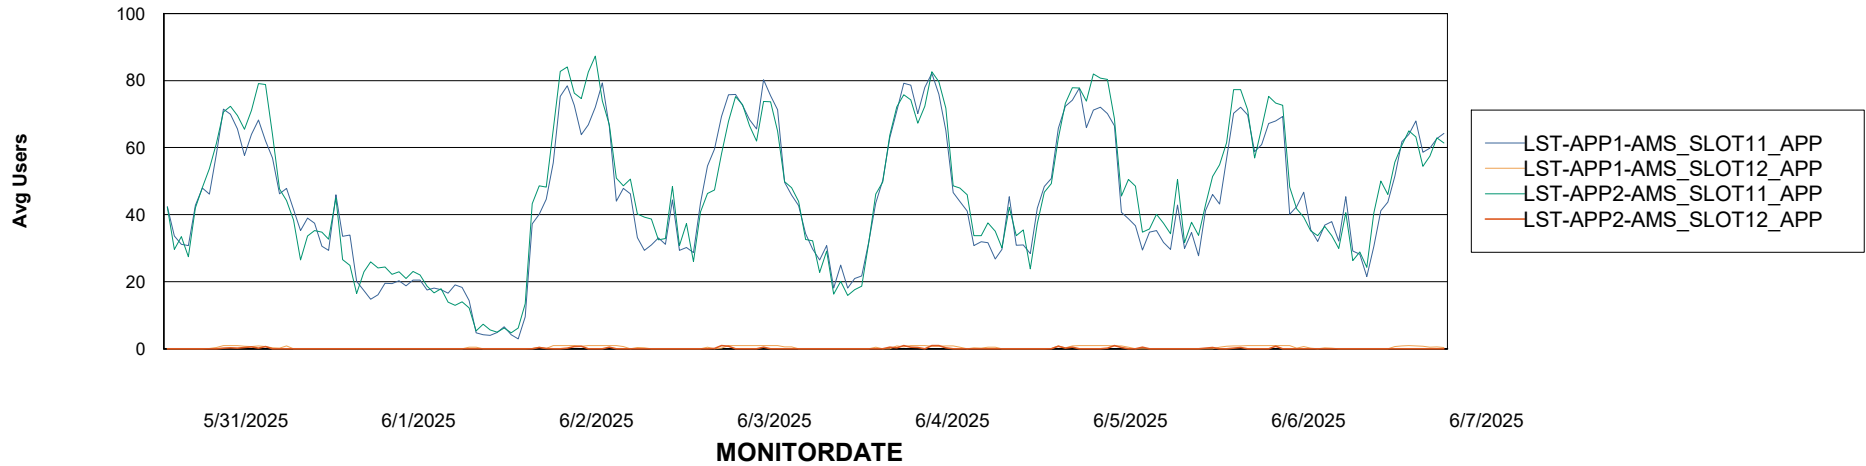

Weekly SLA Customer Report

Customer LST OCI AMS Production ABSCH2
Database ID 216

ABSSolute Application Server Services

Avg memory used per ABS Server Service

Avg users per day per ABS server

Weekly SLA Customer Report