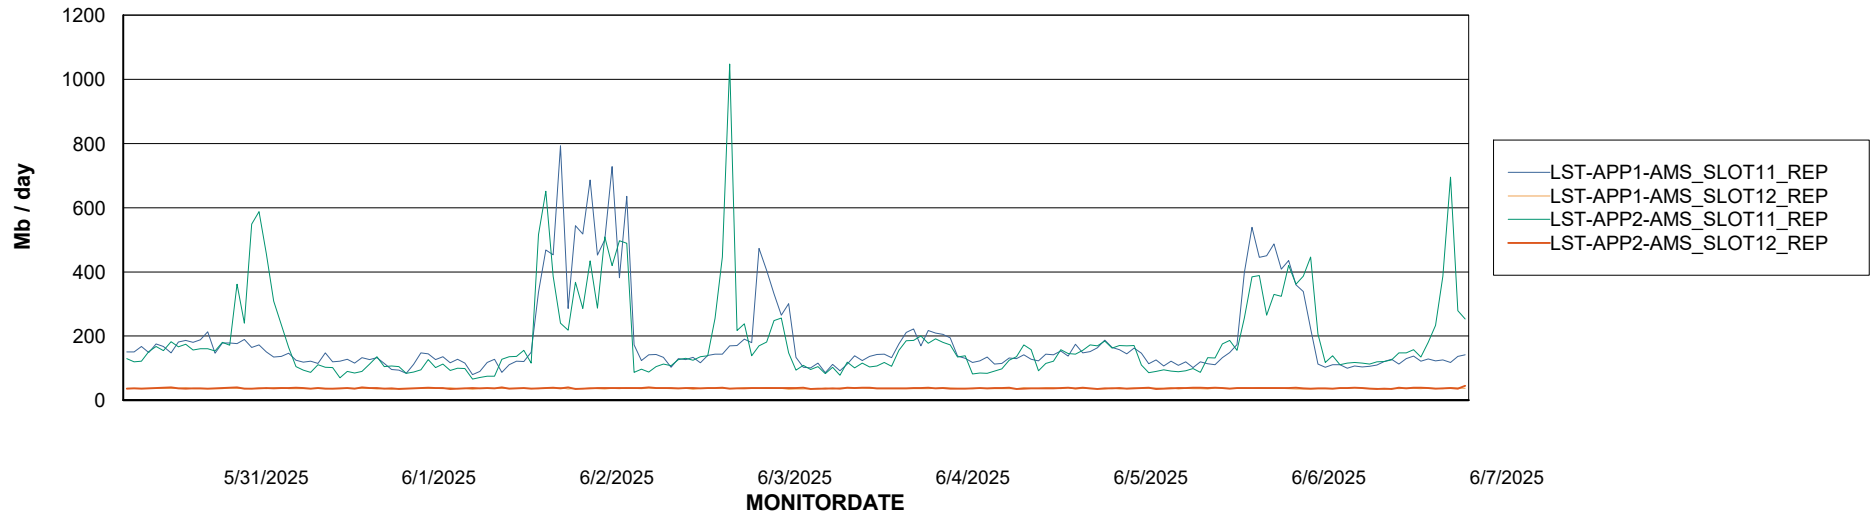

ABSSolute Application ReportServer Services

Avg memory used per ReportServer Service