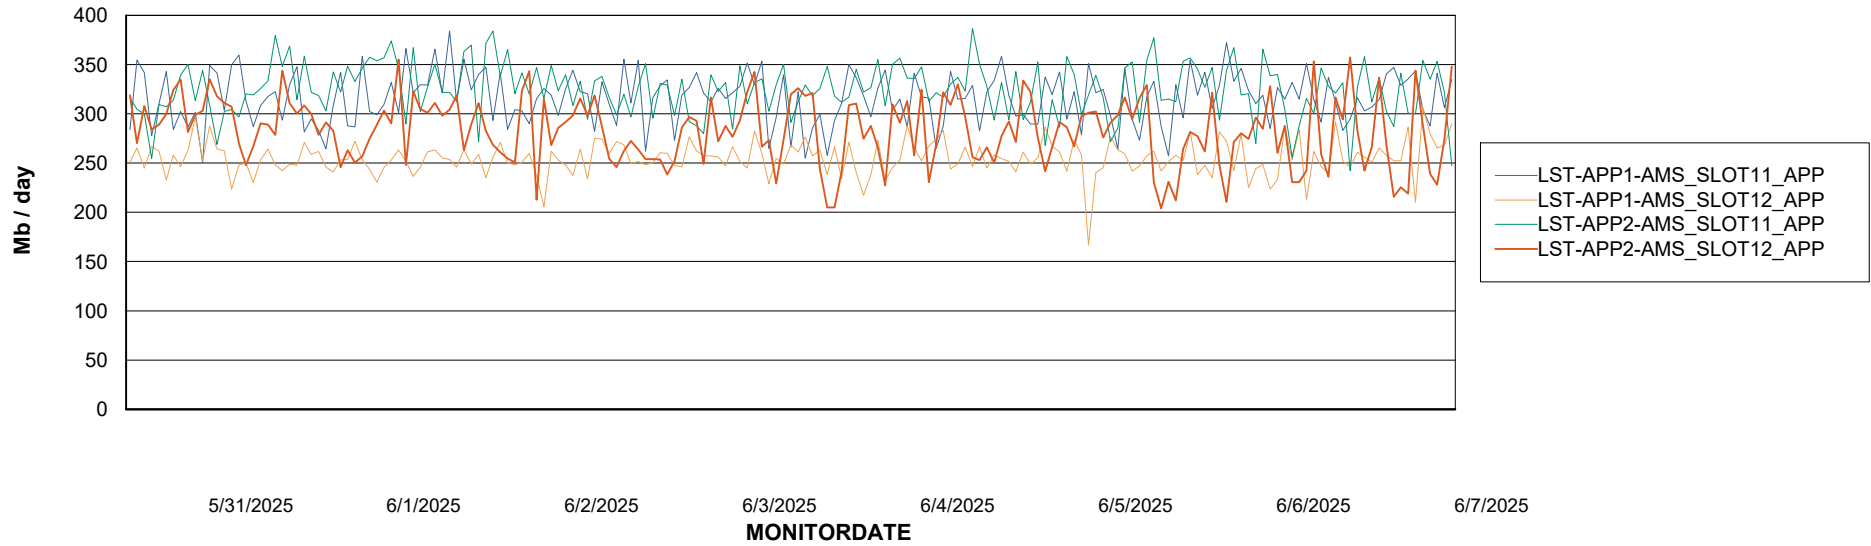

ABSSolute Application Server Services

Avg memory used per ABS Server Service