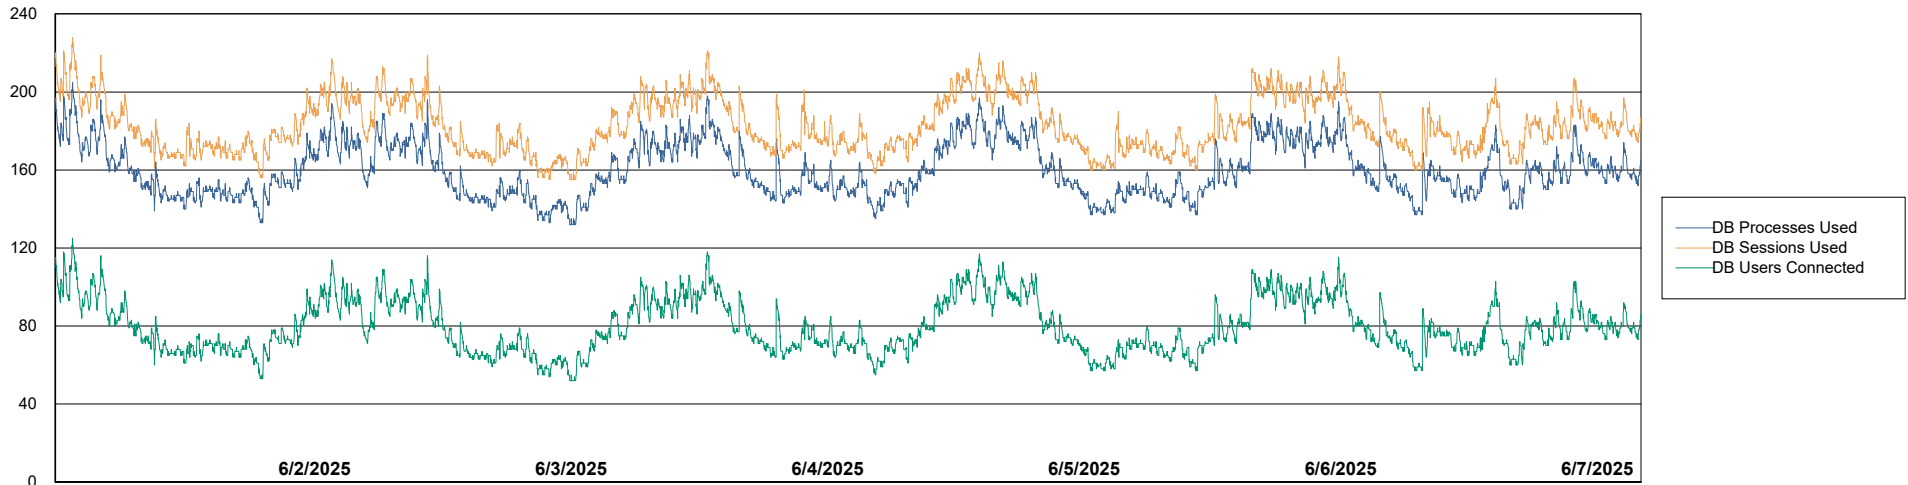

Database Performance LST-DBS2-AMS_DB_ABSCH2