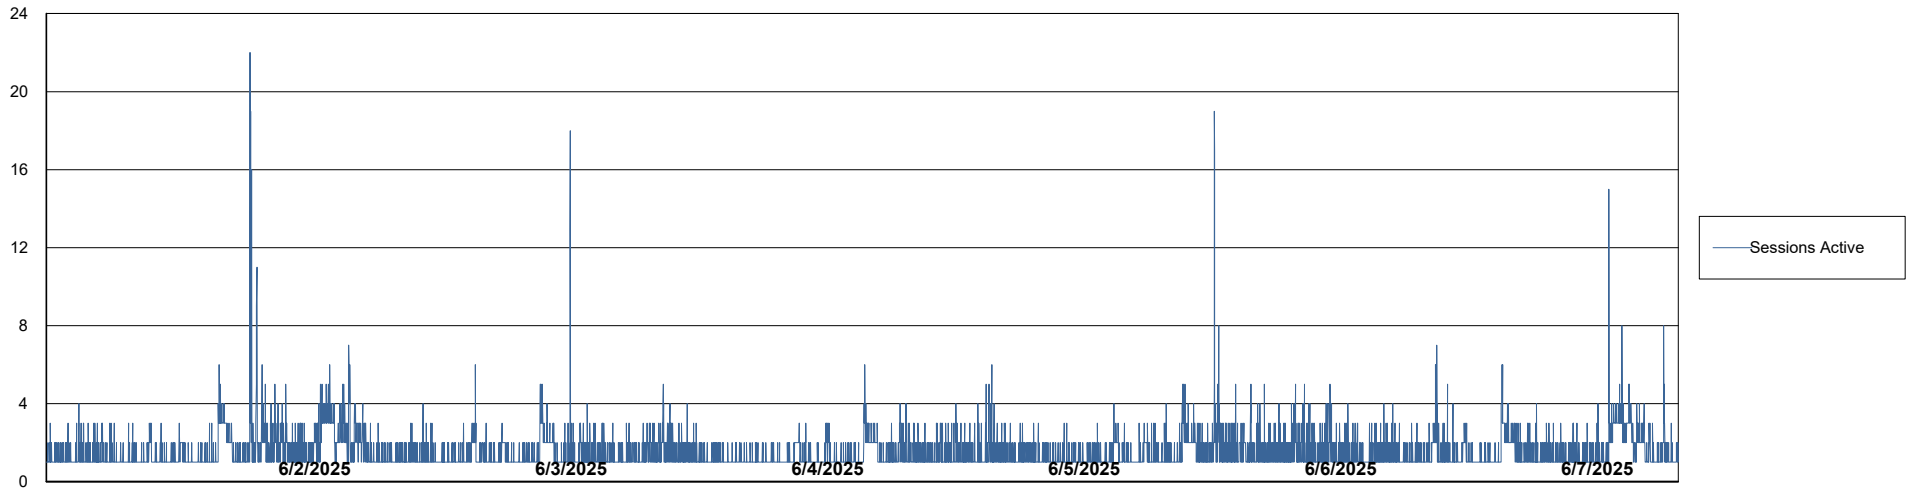

Harddisk Usage LSS_CHINA_PRD_liazcne2VMProdABSSoluteDB2

	Free disk space on / (%)	Total disk space on / (Gb)	Used disk space on / (Gb)	Free disk space on /boot (%)	Total disk space on /boot (Gb)	Used disk space on /boot (Gb)	Free disk space on /u01 (%)	Total disk space on /u01 (Gb)	Used disk space on /u01 (Gb)	Free disk space on /u02 (%)
6/7/2025	87	63	8	69	0	0	48	49	24	31
6/6/2025	87	63	8	69	0	0	48	49	24	31
6/5/2025	87	63	8	69	0	0	48	49	24	31
6/4/2025	87	63	8	69	0	0	48	49	24	31
6/3/2025	87	63	8	69	0	0	48	49	24	31
6/2/2025	87	63	8	69	0	0	48	49	24	31
6/1/2025	87	63	8	69	0	0	48	49	24	31

Weekly SLA Customer Report

Customer LSS_CHINA_Production
Database ID 202

Database Performance LSS_CHINA_PRD_liazcne2VMPProdABSSoluteDB1_ABS1

Weekly SLA Customer Report

Customer LSS_CHINA_Production
Database ID 202