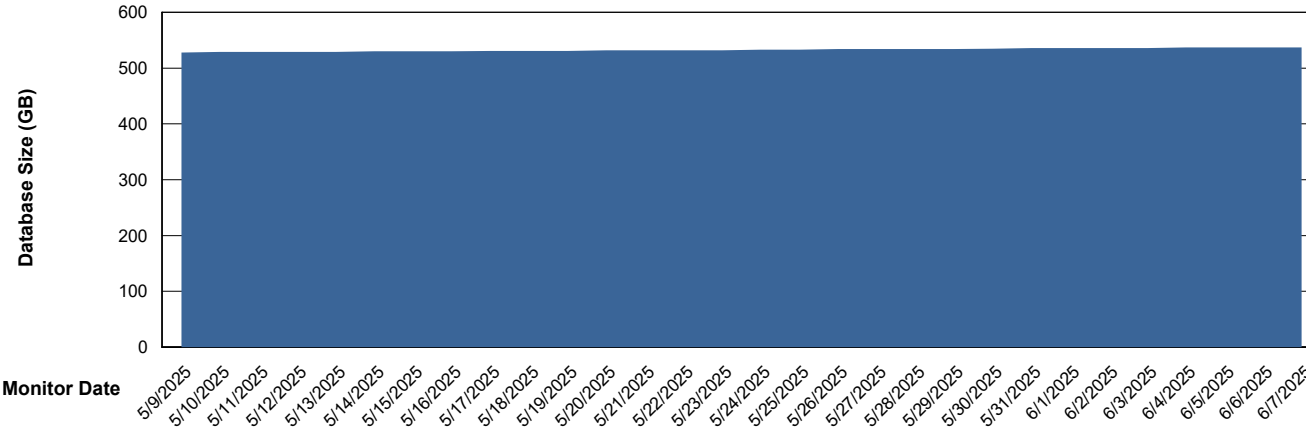

Database growth over last month

Database Tablespace LSS_CHINA_PRD_liazcne2VMProdABSSoluteDB1_ABS1

Date	Tablespace Name	Filesize (Gb)	Usedsize (Gb)	Percentage free
6/7/2025	ABSDATA	576	480	17
	INDX	42	34	19
6/6/2025	ABSDATA	576	480	17
	INDX	42	34	19
6/5/2025	ABSDATA	576	480	17
	INDX	42	34	19
6/4/2025	ABSDATA	576	480	17
	INDX	42	34	19
6/3/2025	ABSDATA	576	480	17
	INDX	42	34	19
6/2/2025	ABSDATA	576	479	17
	INDX	42	34	19
6/1/2025	ABSDATA	576	479	17
	INDX	42	34	19