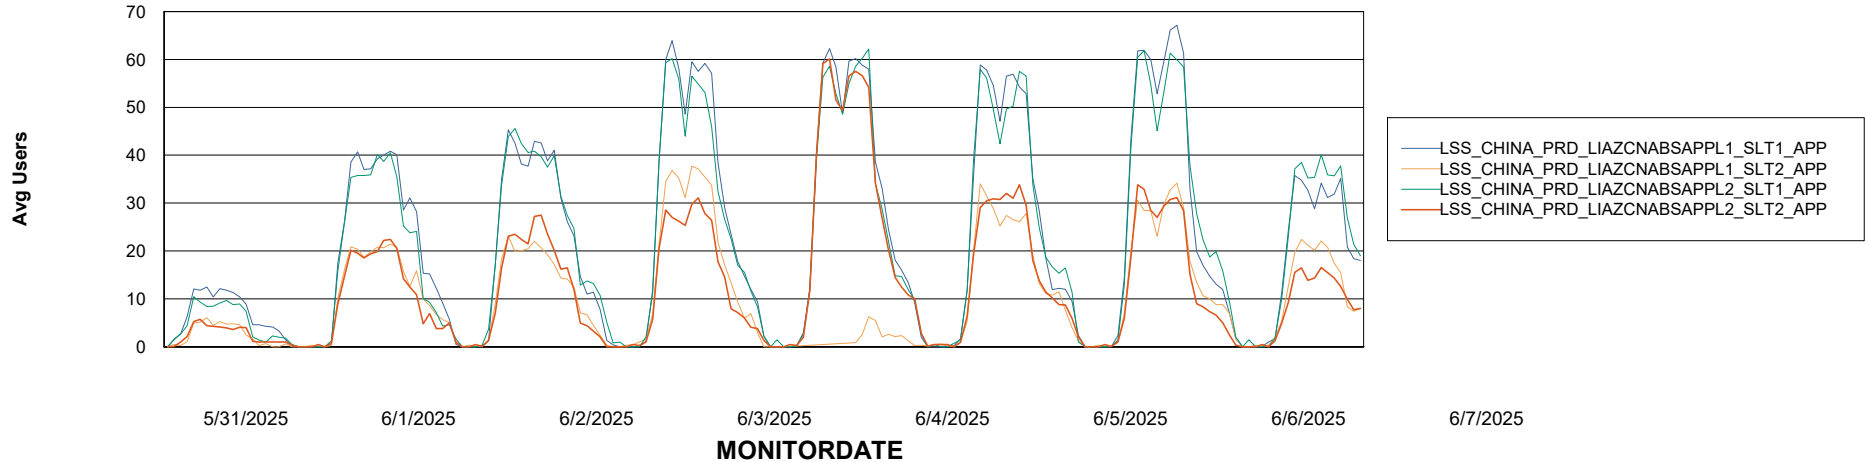

Avg users per day per ABS server