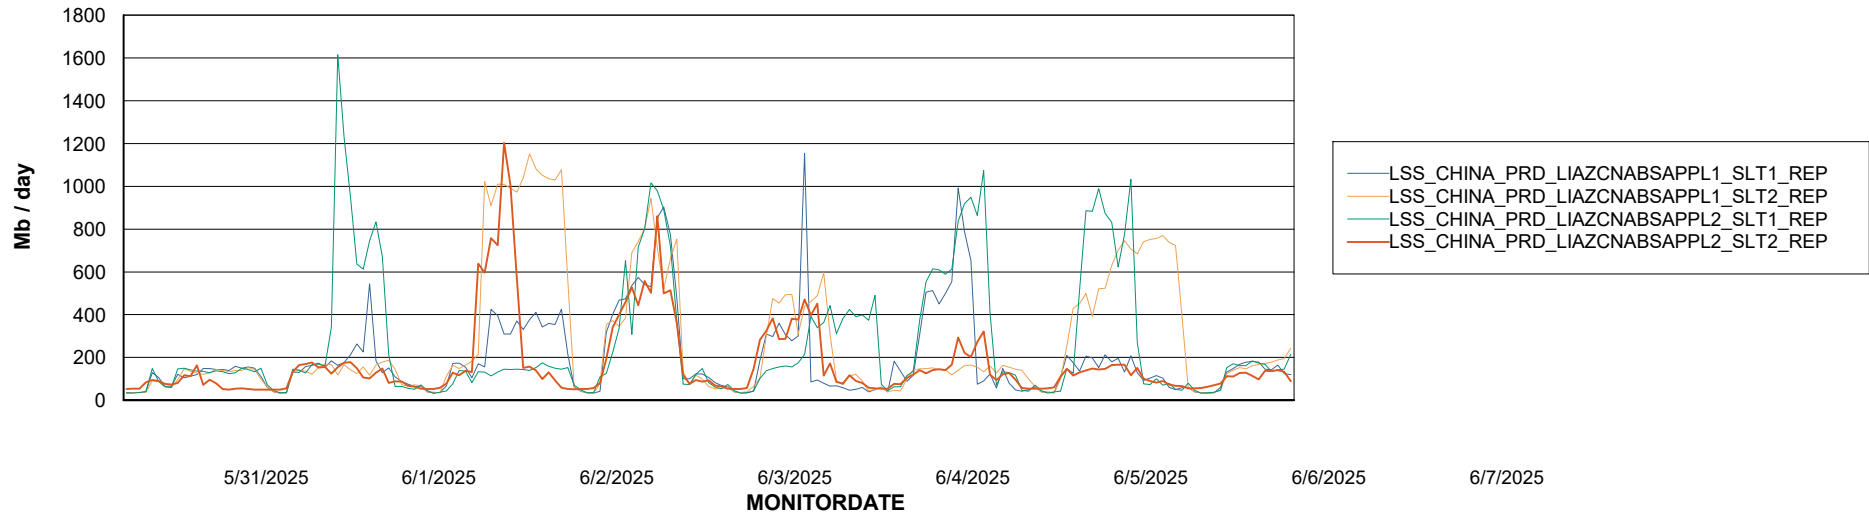

ABSSolute Application ReportServer Services

Avg memory used per ReportServer Service