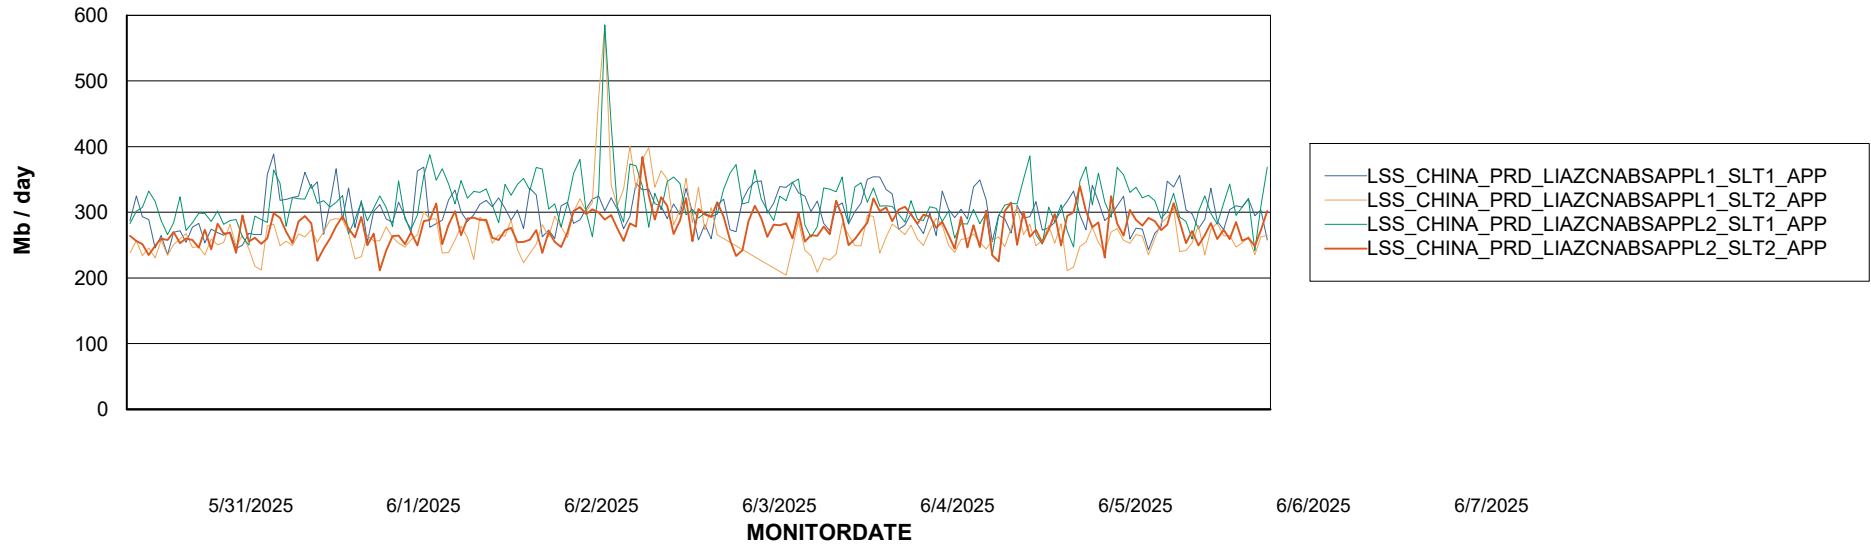

ABSSolute Application Server Services

Avg memory used per ABS Server Service