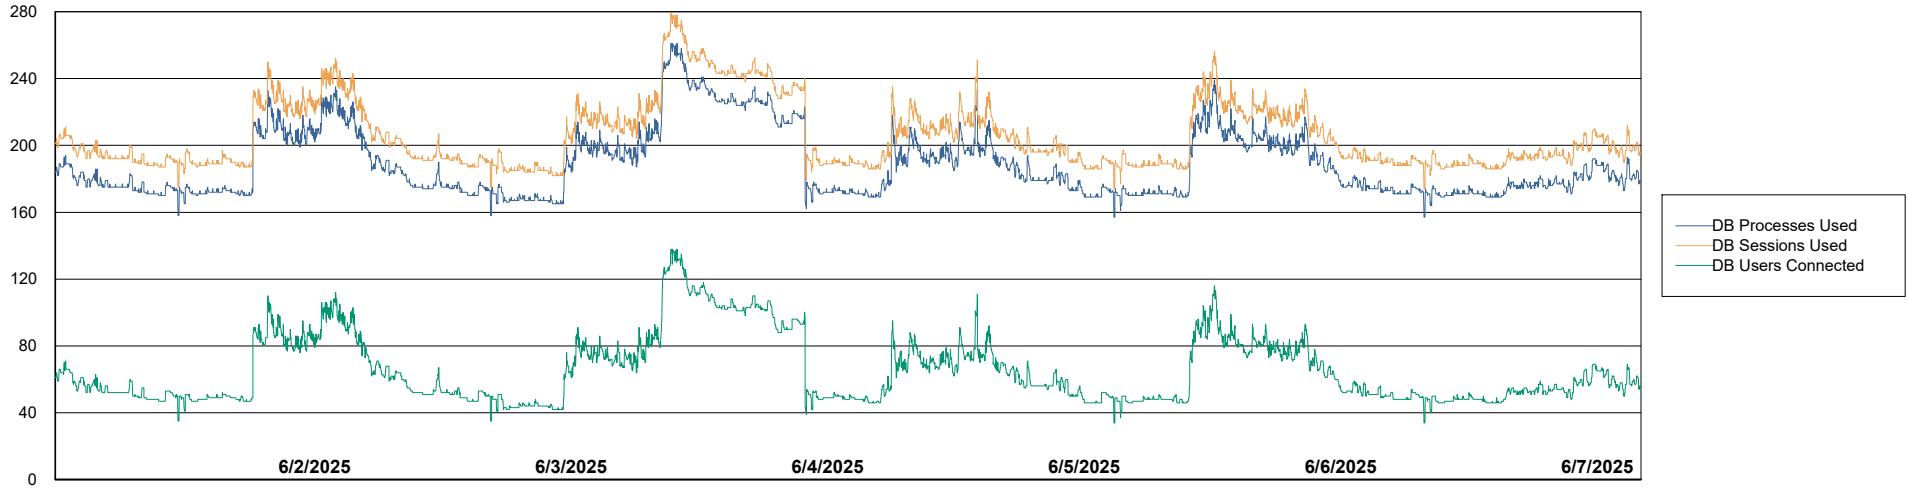

Harddisk Usage LSS_CHINA_PRD_liazcne2VMProdABSSoluteDB2

	Free disk space on / (%)	Total disk space on / (Gb)	Used disk space on / (Gb)	Free disk space on /boot (%)	Total disk space on /boot (Gb)	Used disk space on /boot (Gb)	Free disk space on /u01 (%)	Total disk space on /u01 (Gb)	Used disk space on /u01 (Gb)	Free disk space on /u02 (%)
6/7/2025	87	63	8	69	0	0	48	49	24	31
6/6/2025	87	63	8	69	0	0	48	49	24	31
6/5/2025	87	63	8	69	0	0	48	49	24	31
6/4/2025	87	63	8	69	0	0	48	49	24	31
6/3/2025	87	63	8	69	0	0	48	49	24	31
6/2/2025	87	63	8	69	0	0	48	49	24	31
6/1/2025	87	63	8	69	0	0	48	49	24	31

Weekly SLA Customer Report

Customer LSS_CHINA_Production
Database ID 202

Database Performance LSS_CHINA_PRD_liazcne2VMPProdABSSoluteDB1_ABS1

Weekly SLA Customer Report

Customer LSS_CHINA_Production
Database ID 202