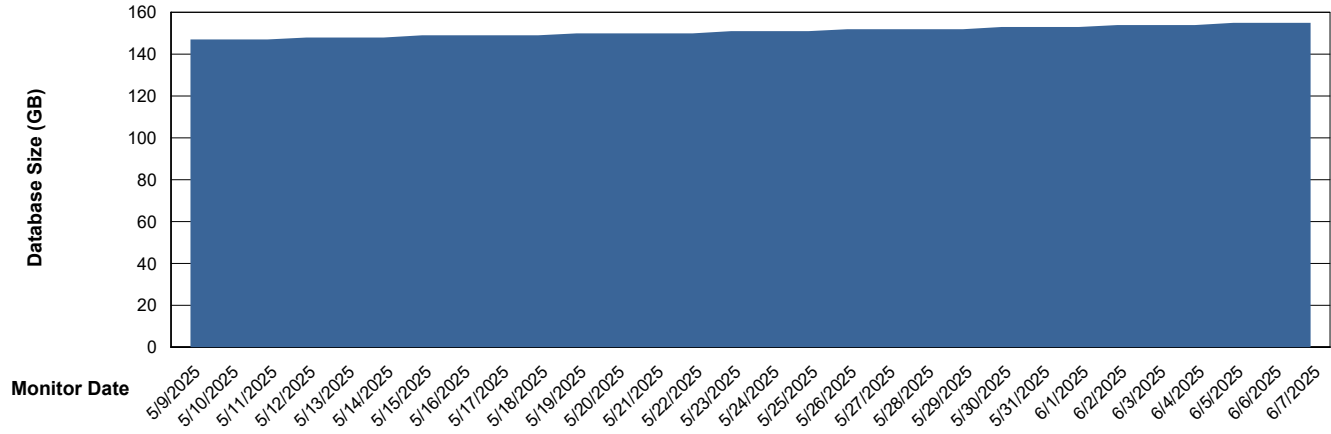

DATABASE SIZE Future Live KLH_PRD_SRSBIDB02_ABS1

Database growth over last month