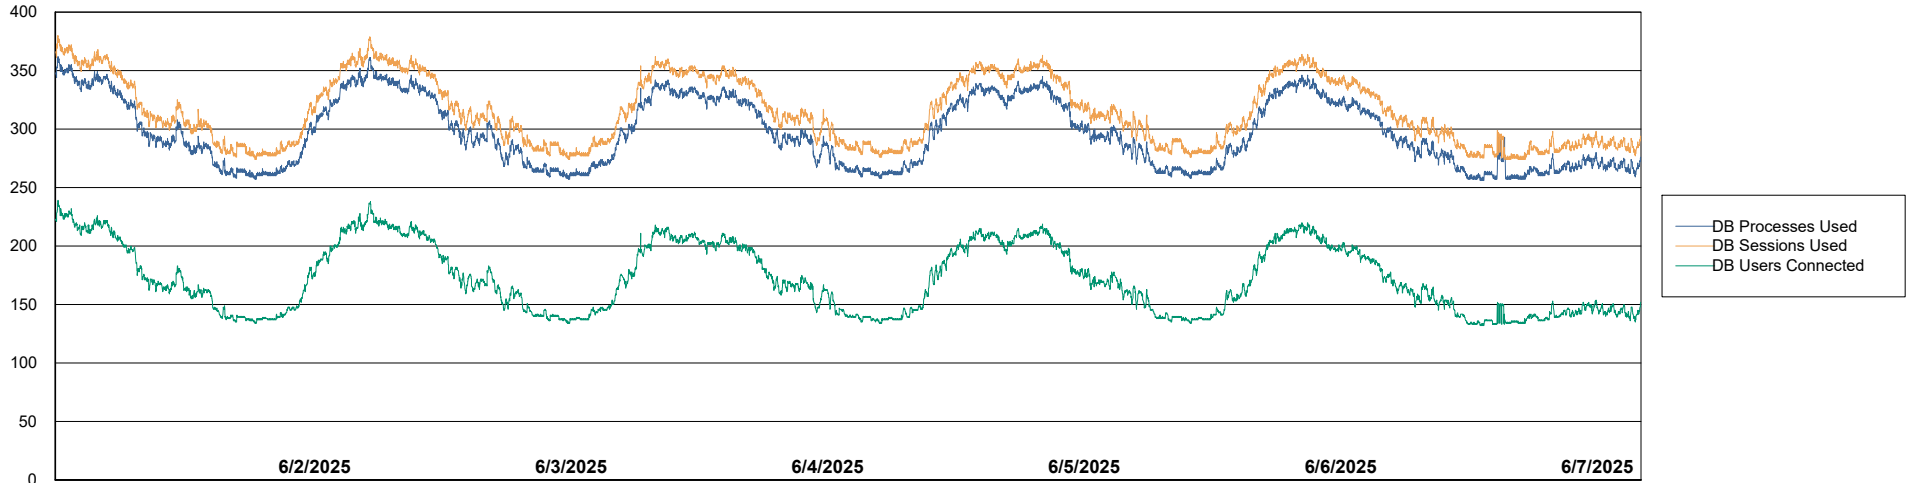

Database Performance KLH_PRD_SRSDDB01_ABS1