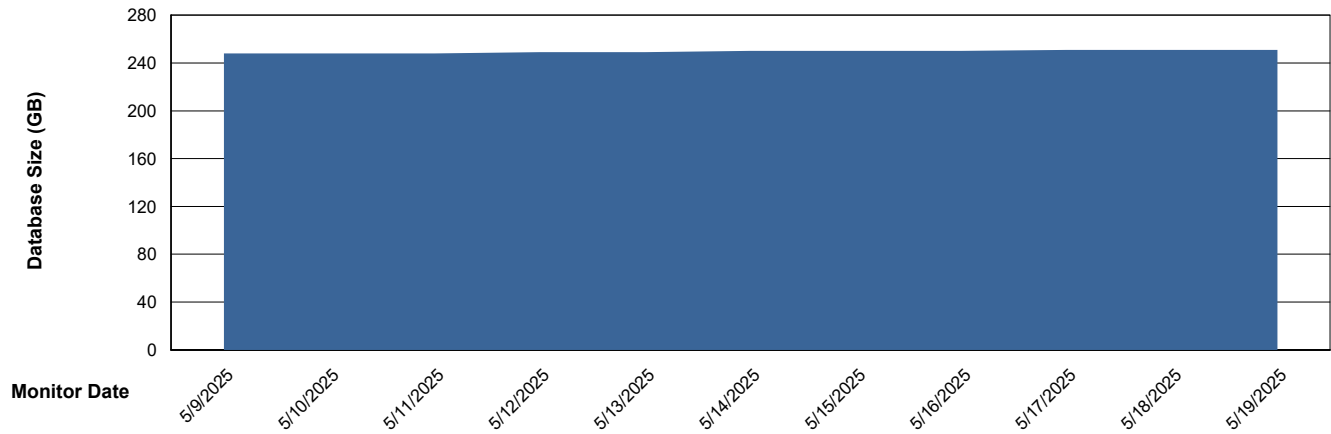

DATABASE SIZE KLH_PRD_SRSBIDB01_ABS1

Database growth over last month