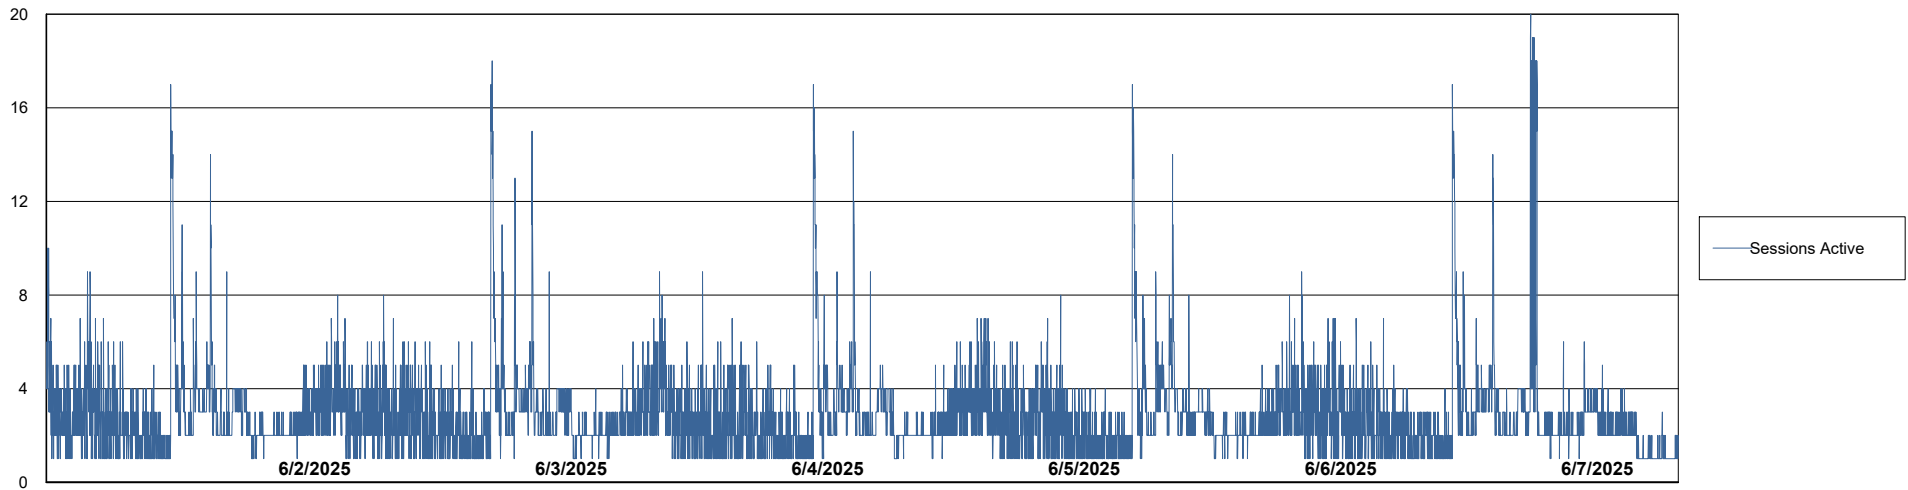

Database Performance KLH_PRD_SRSDDB01_ABS1