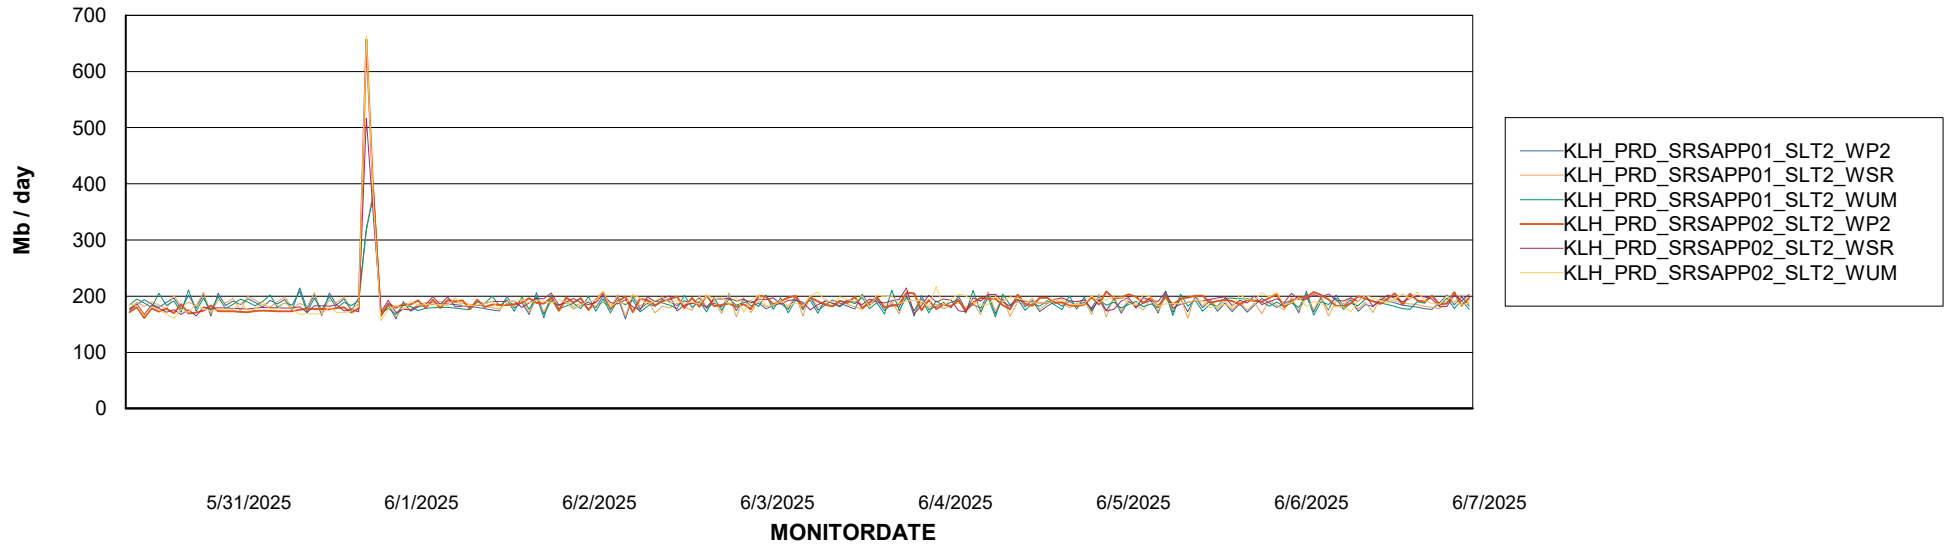

ABSolute Web Component Services

Avg memory used per ABS Web component