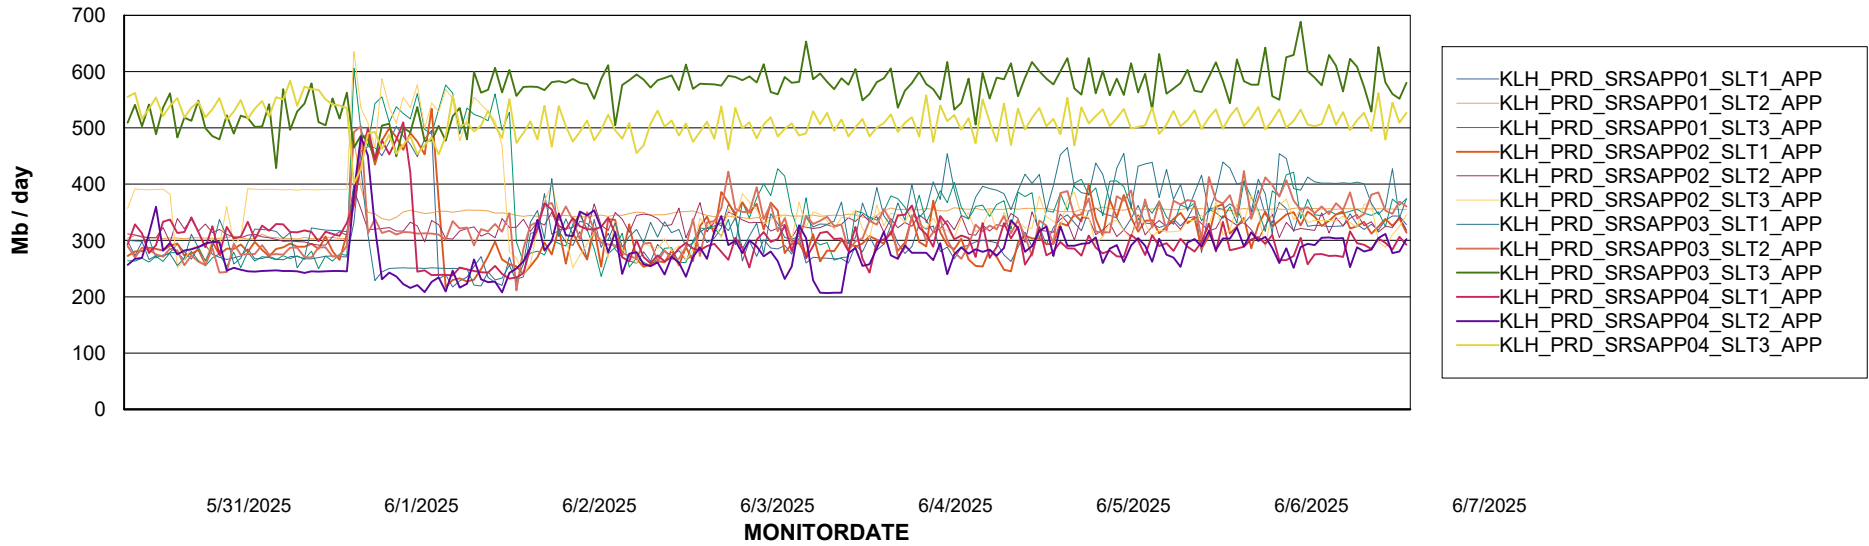

ABSSolute Application Server Services

Avg memory used per ABS Server Service