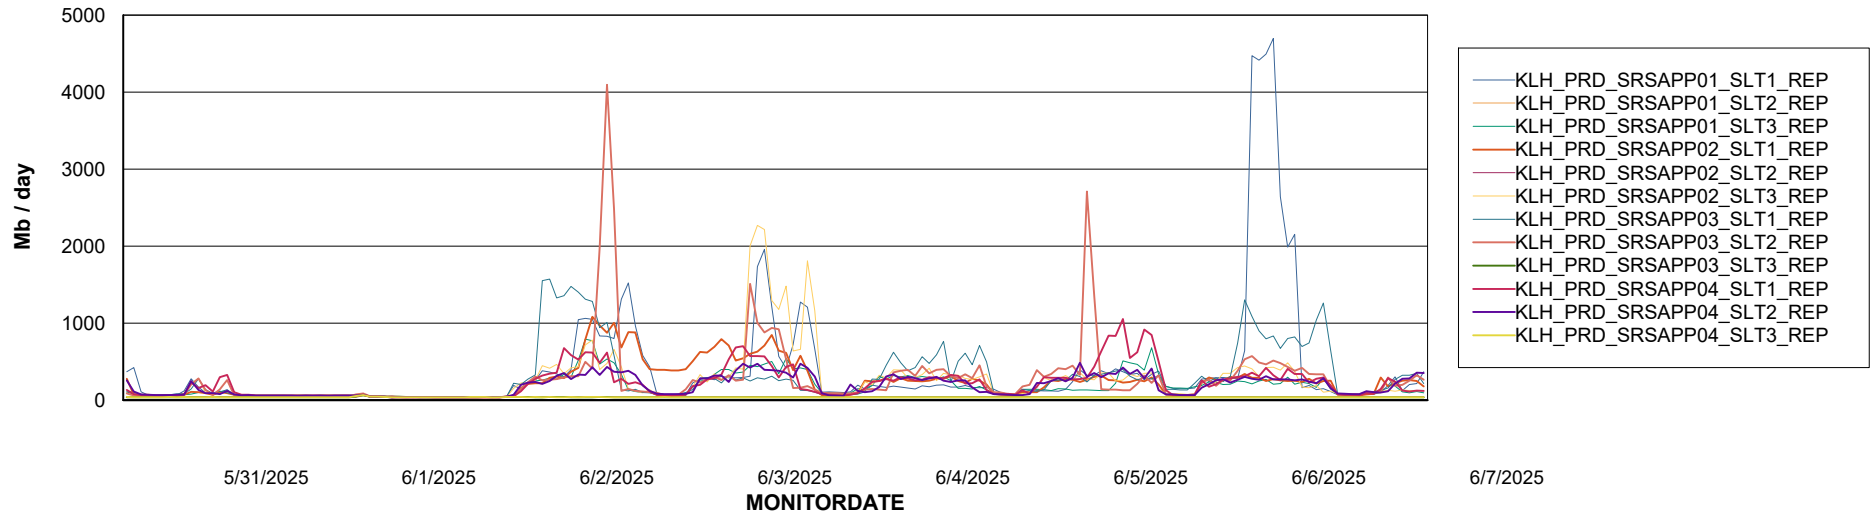

ABSSolute Application ReportServer Services

Avg memory used per ReportServer Service