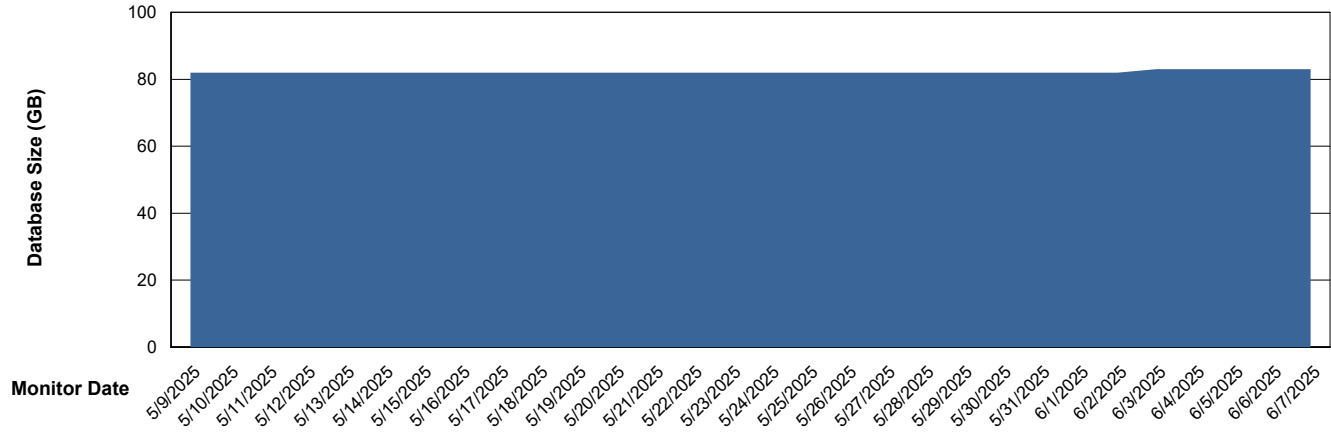

DATABASE SIZE KLA_PRD_KLAHQORA05_DB_ABS1

Database growth over last month