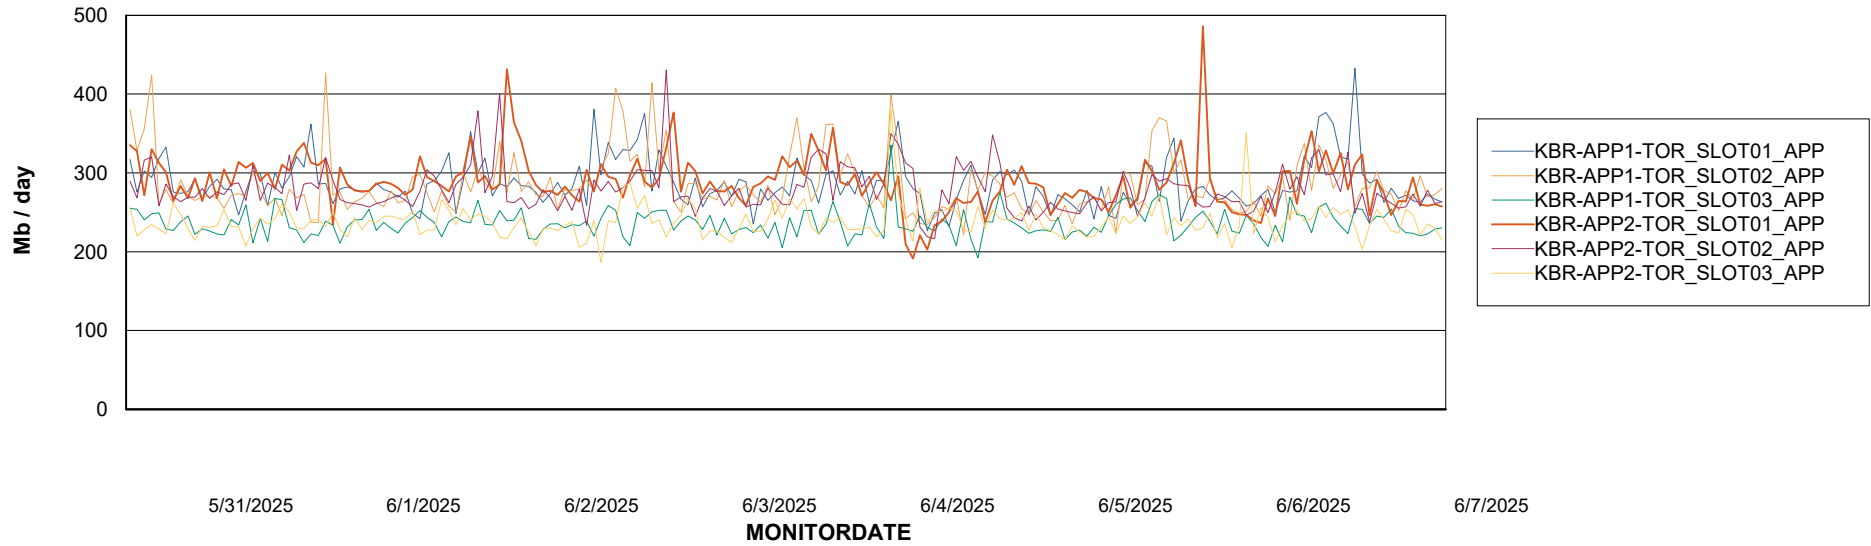

ABSSolute Application Server Services

Avg memory used per ABS Server Service