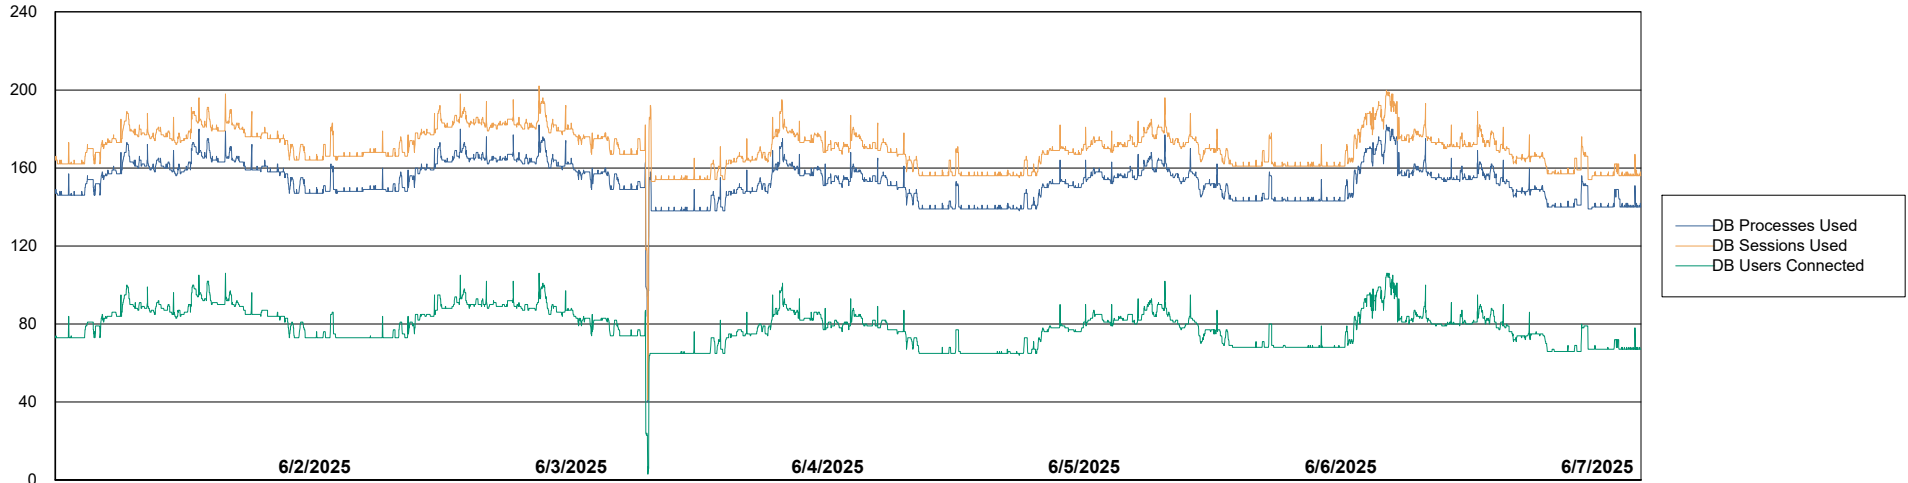

Database Performance KBR-DBS1-TOR_PROD_ABS1