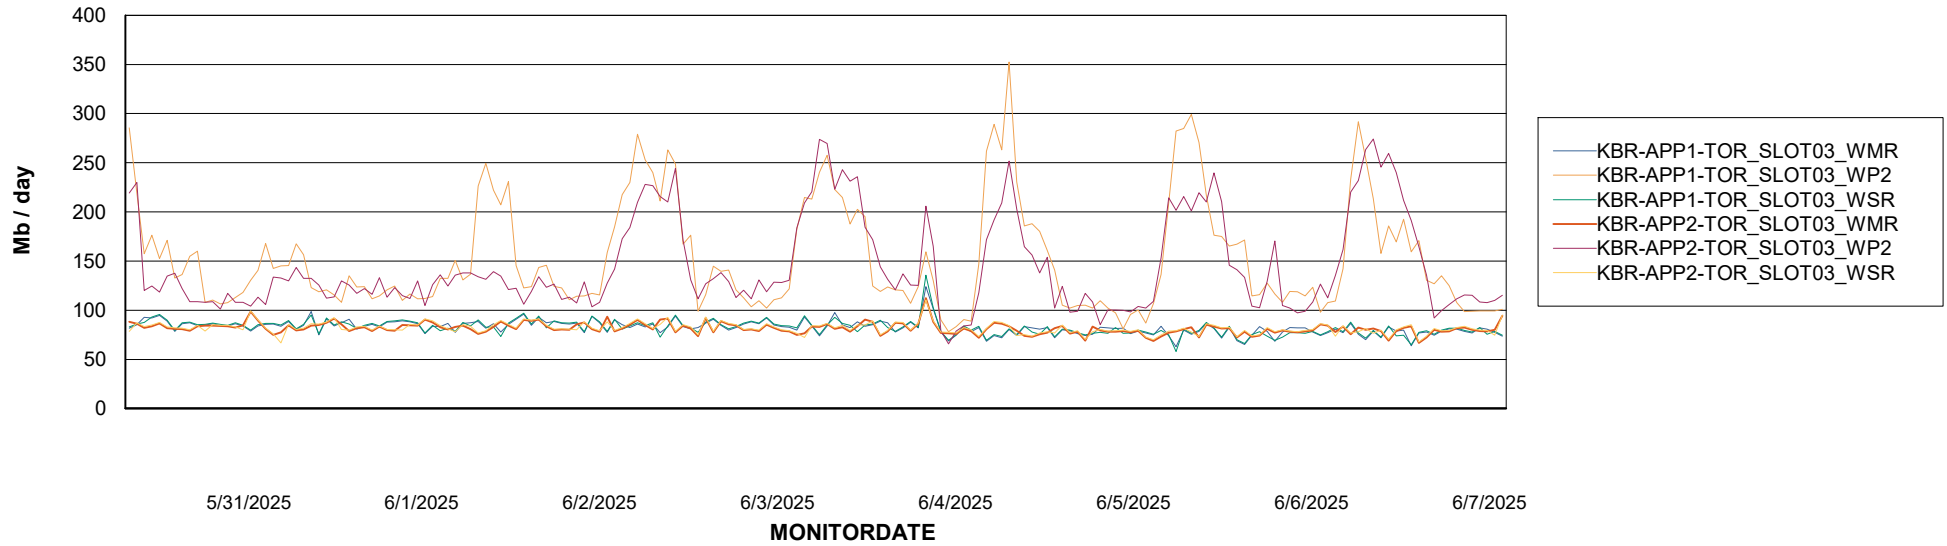

ABSSolute Web Component Services

Avg memory used per ABS Web component