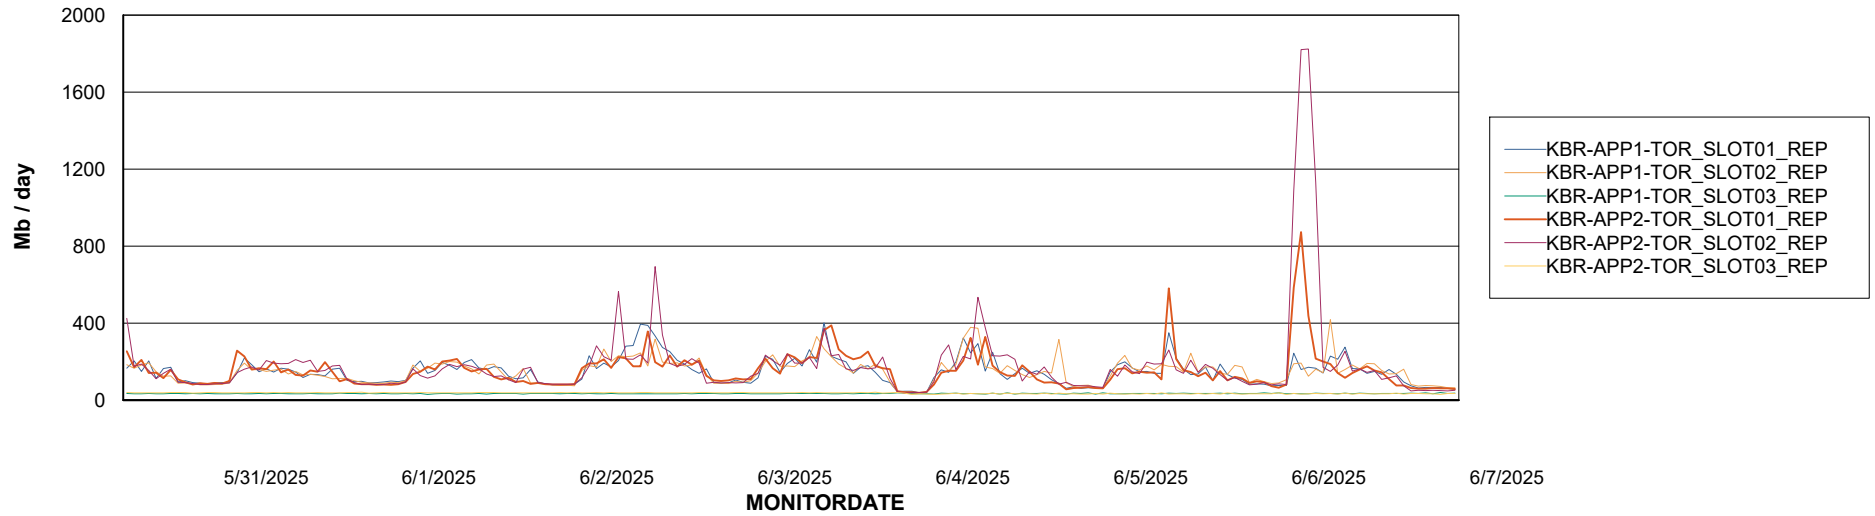

ABSSolute Application ReportServer Services

Avg memory used per ReportServer Service