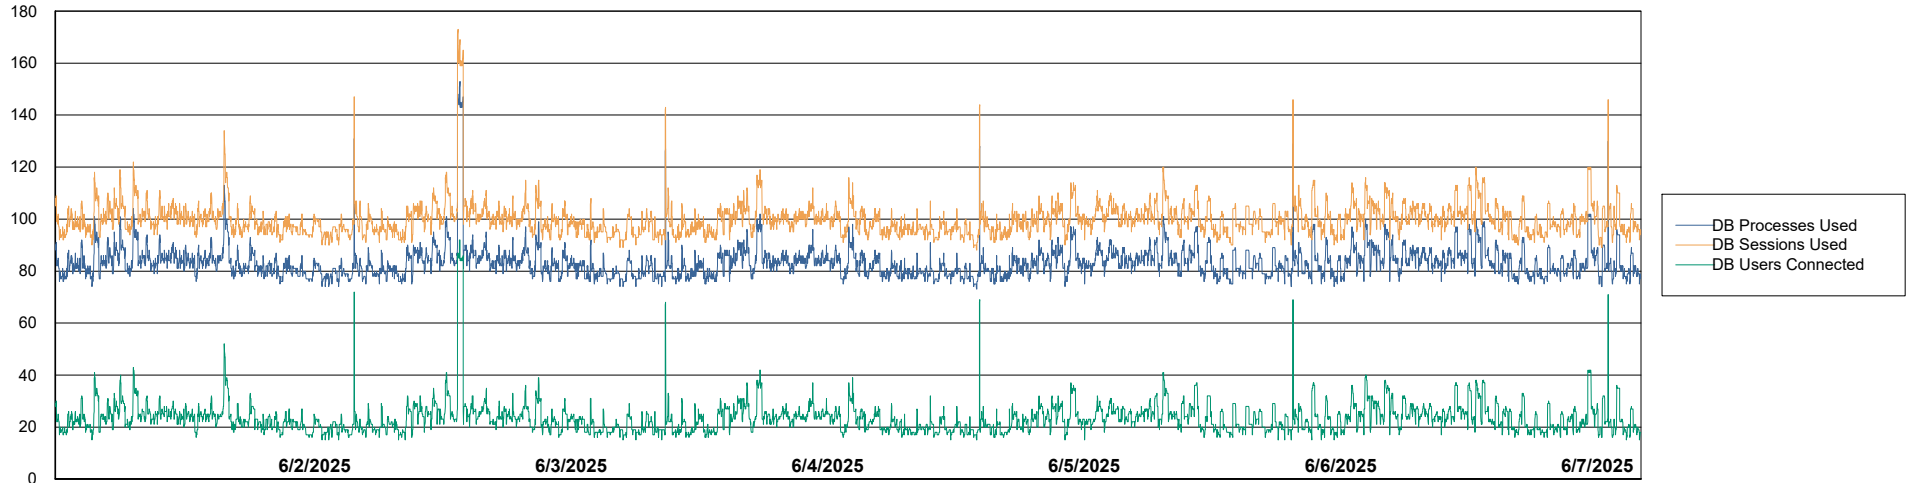

Database Performance KBR-BI-TOR_PROD_ABS1