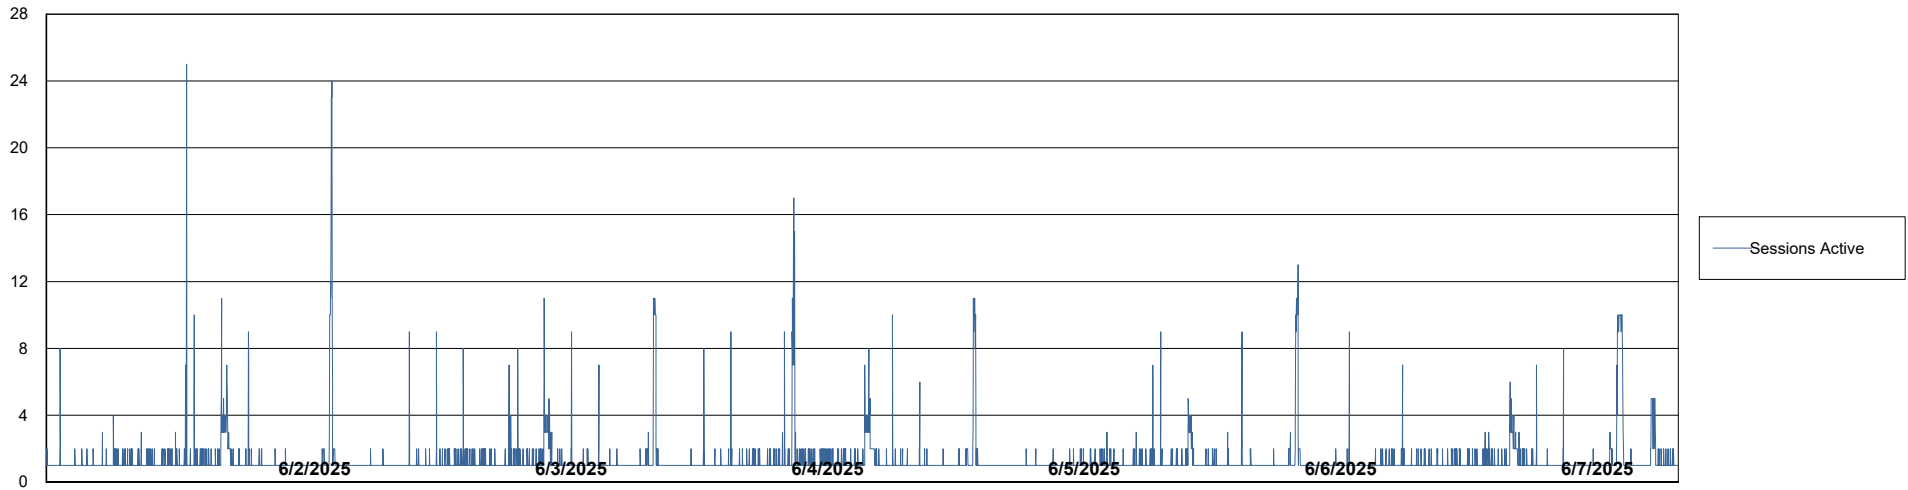

Database Performance KBR-DBS1-TOR_PROD_ABS1