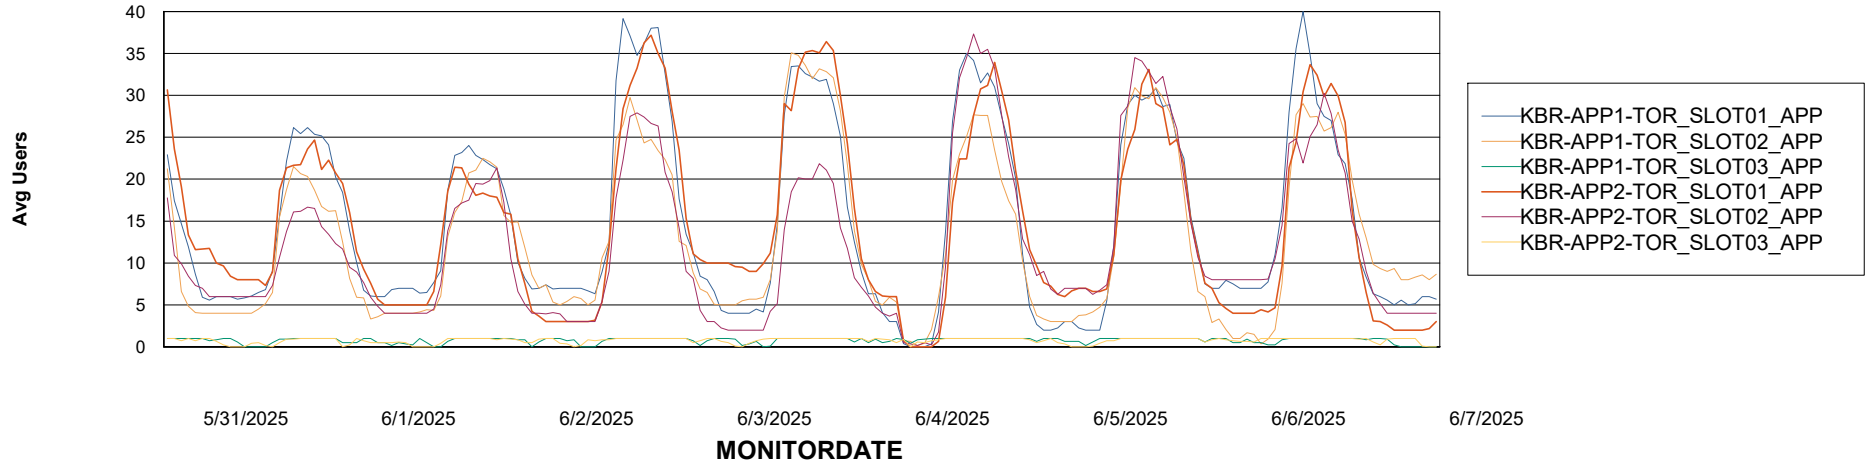

Avg users per day per ABS server