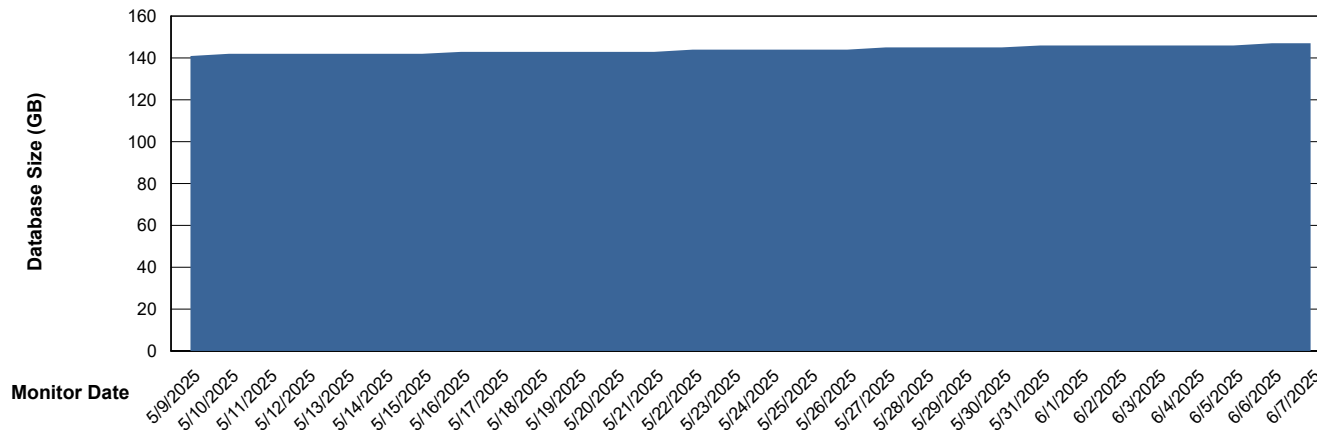

DATABASE SIZE KBR-DBS1-TOR_PROD_ABS1

Database growth over last month