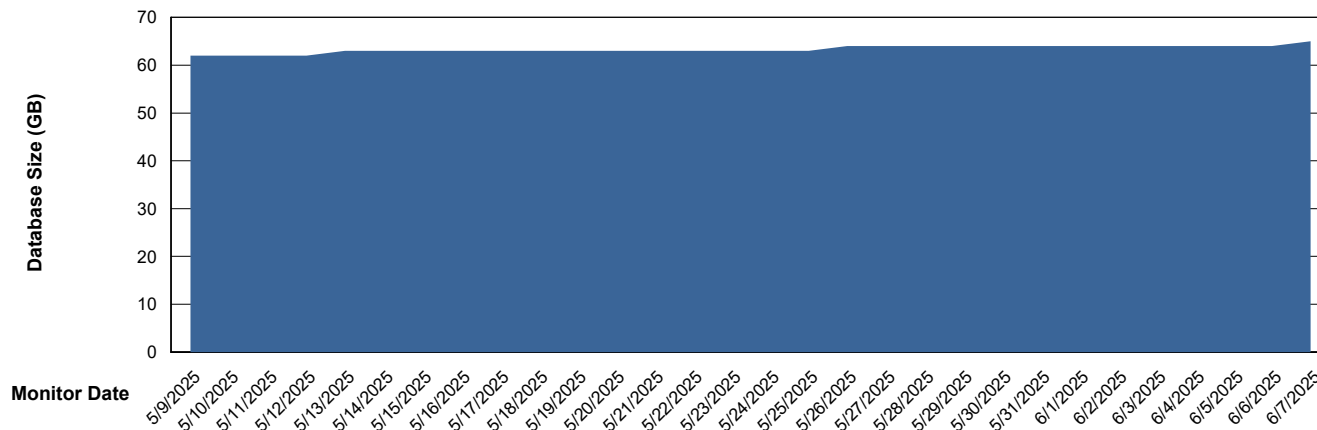

DATABASE SIZE KBR-BI-TOR_PROD_ABS1

Database growth over last month