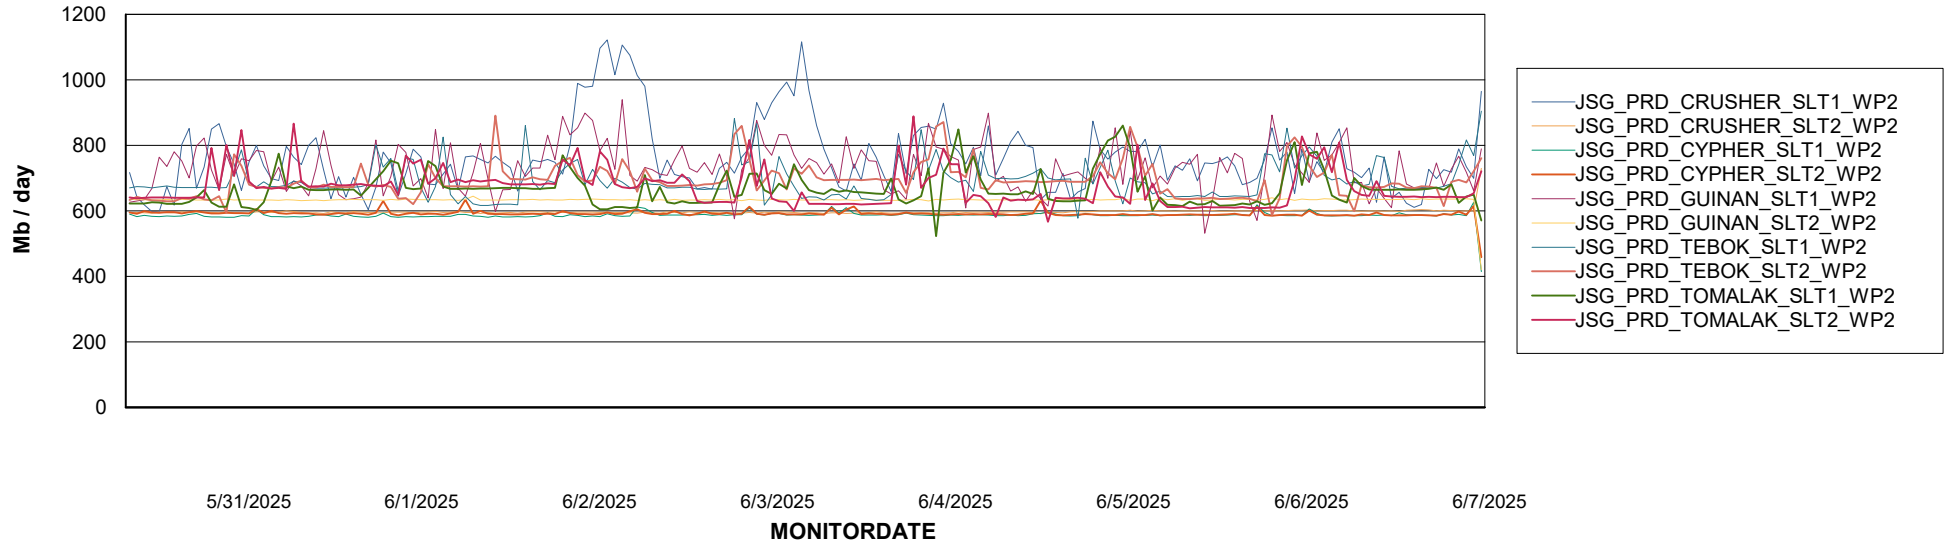

ABSSolute Web Component Services

Avg memory used per ABS Web component