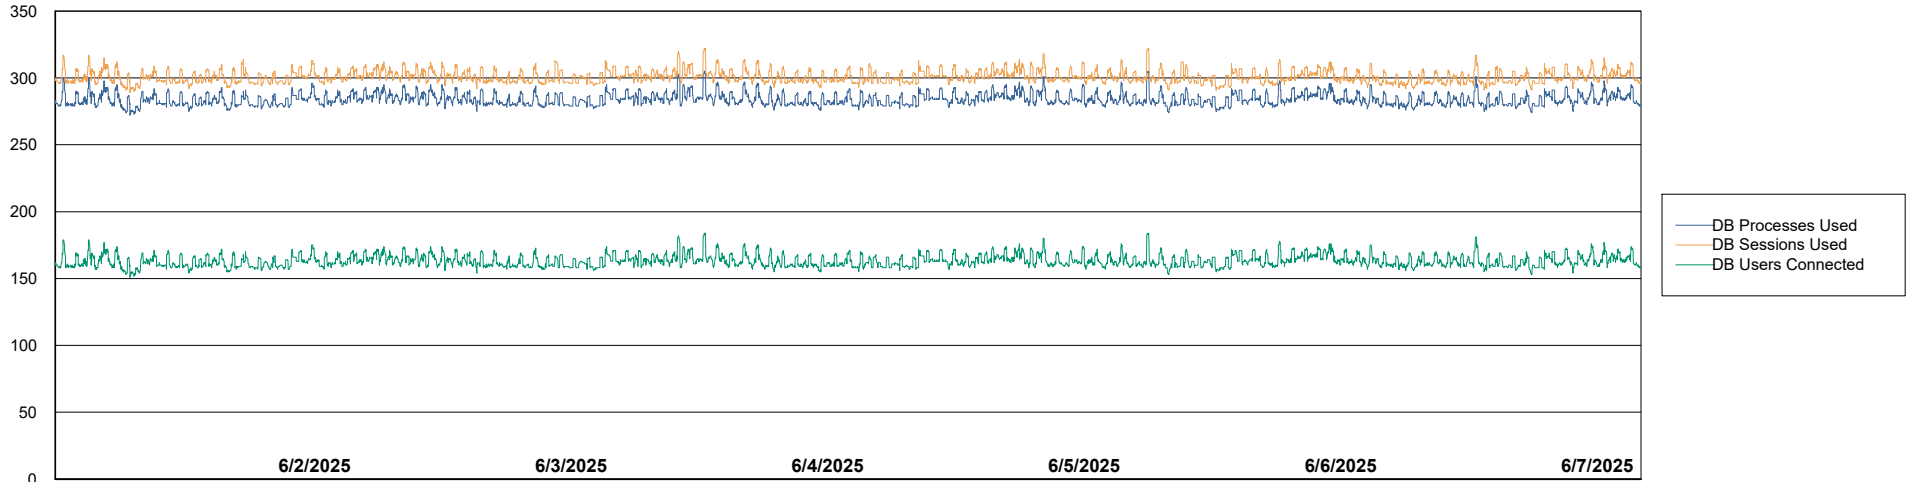

DB Processes Max 0
DB Processes Max 4
DB Processes Max 1,000

Weekly SLA Customer Report

Customer JSG_Production (24/7)
Database ID 102

Database Performance JSG_PRD_RIKER_DB_HSBABS1

Weekly SLA Customer Report