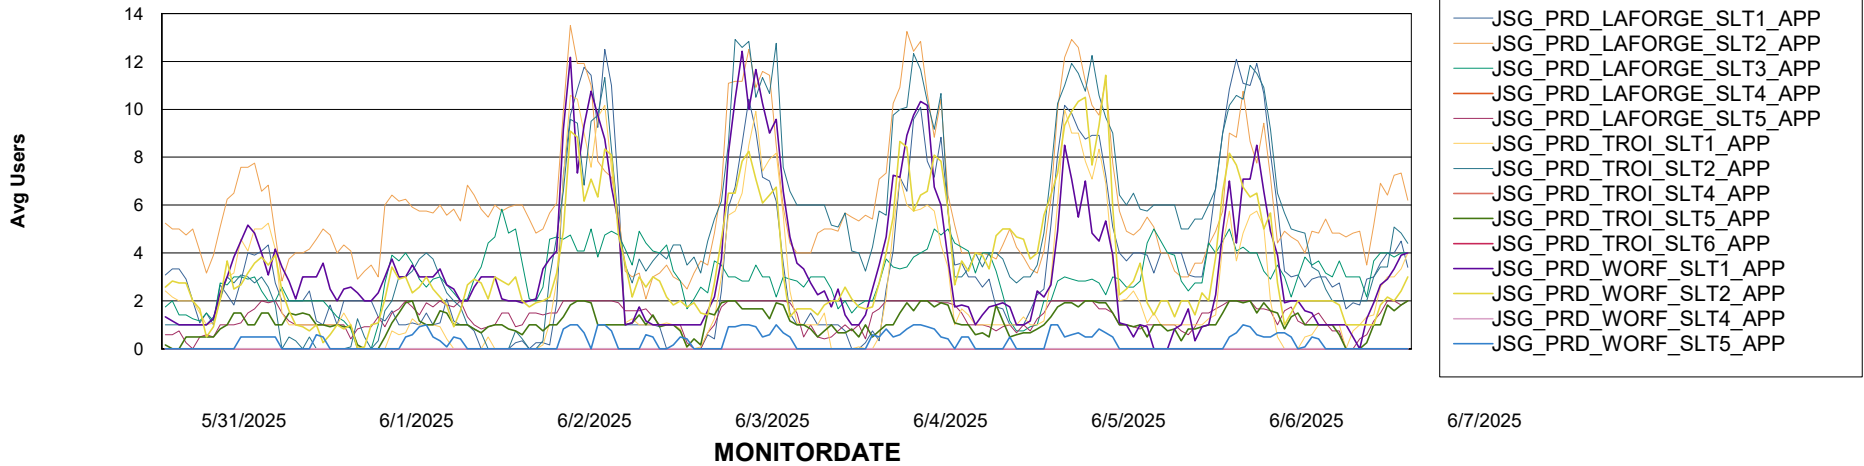

Avg users per day per ABS server