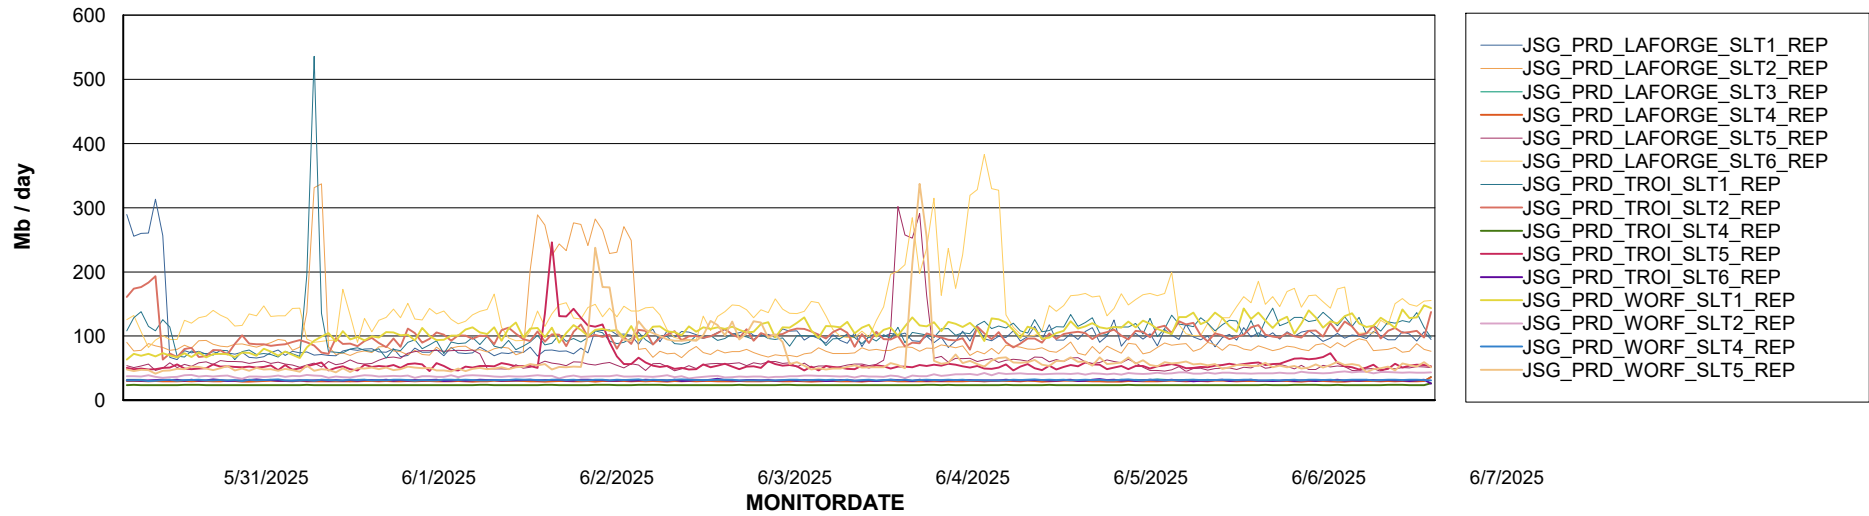

ABSSolute Application ReportServer Services

Avg memory used per ReportServer Service