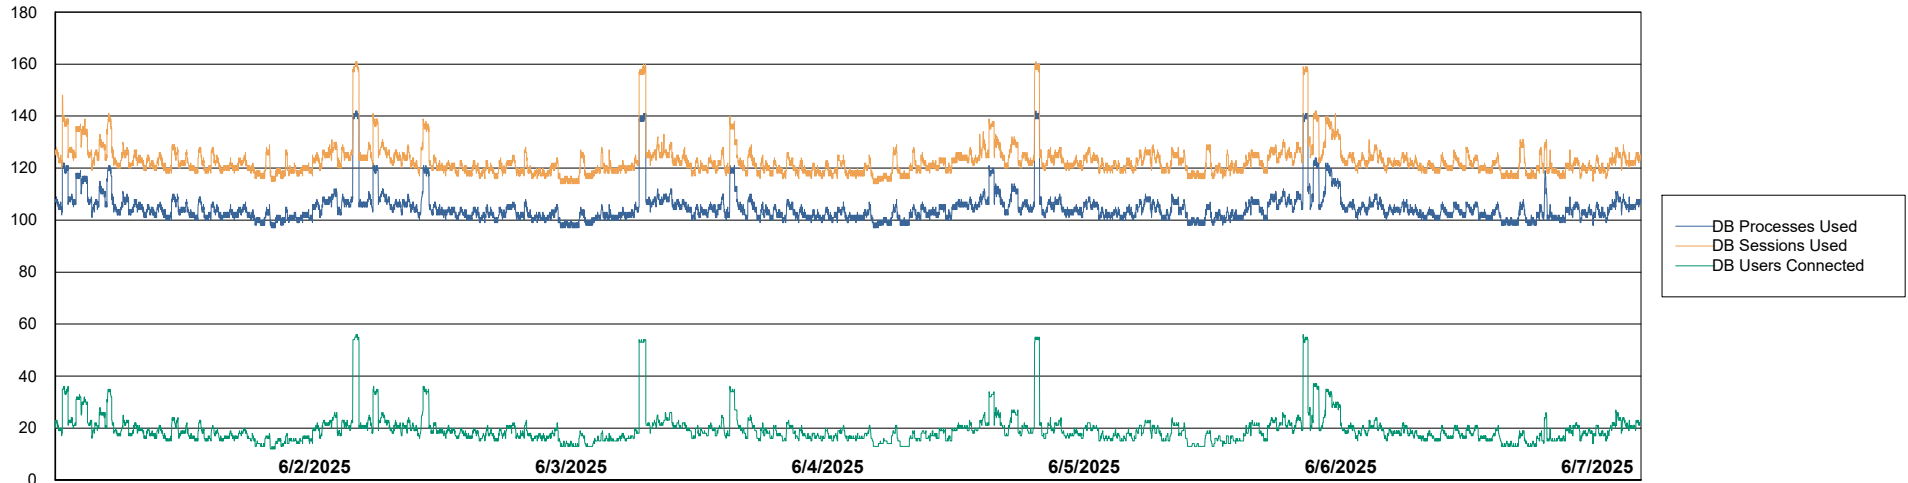

Database Performance JSG_PRD_BASHIR_DB_ABS1