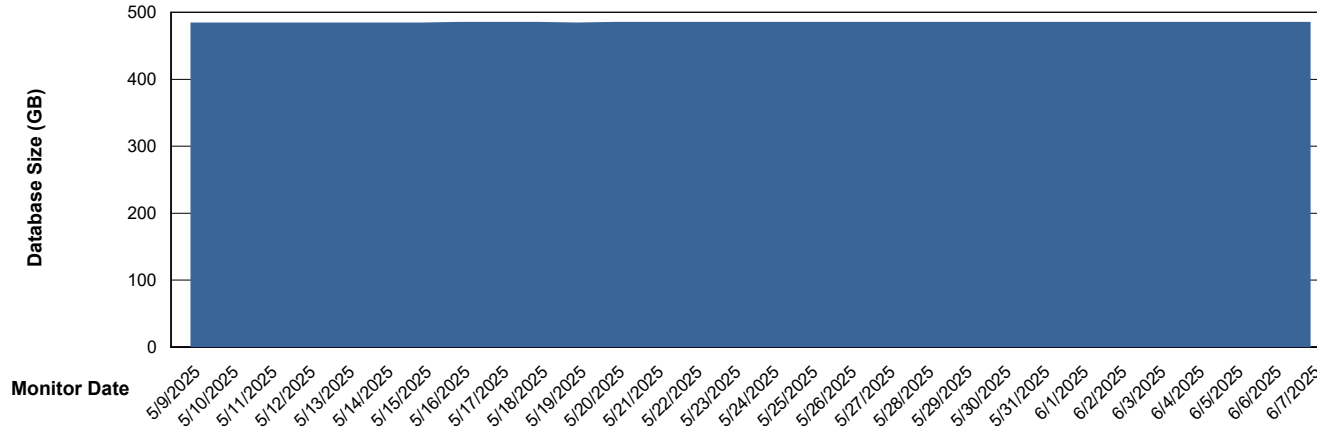

Weekly SLA Customer Report

Customer JSG_Production (24/7)
Database ID 102

Database Performance JSG_PRD_BASHIR_DB_ABS1

Weekly SLA Customer Report

Customer JSG_Production (24/7)
Database ID 102

Database Performance JSG_PRD_PICARD_DB_ABS1

DB Processes Max 0
DB Processes Max 4
DB Processes Max 1,000

Weekly SLA Customer Report

Customer JSG_Production (24/7)
Database ID 102

Database Performance JSG_PRD_RIKER_DB_HSBABS1

Weekly SLA Customer Report

Customer JSG_Production (24/7)
Database ID 102

DATABASE SIZE JSG_PRD_BASHIR_DB_ABS1

Database growth over last month

DATABASE SIZE JSG_PRD_RIKER_DB_HSBABS1

Database growth over last month

Weekly SLA Customer Report