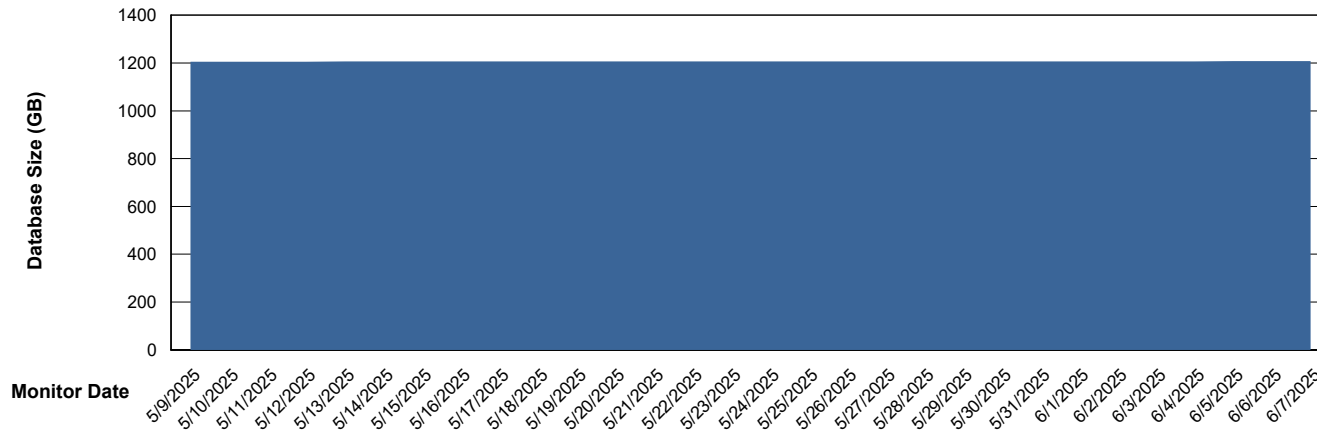

Customer JSG_Production (24/7)
Database ID 102

DATABASE SIZE JSG_PRD_BASHIR_DB_ABS1

Database growth over last month

DATABASE SIZE JSG_PRD_RIKER_DB_HSBABS1

Database growth over last month

Weekly SLA Customer Report