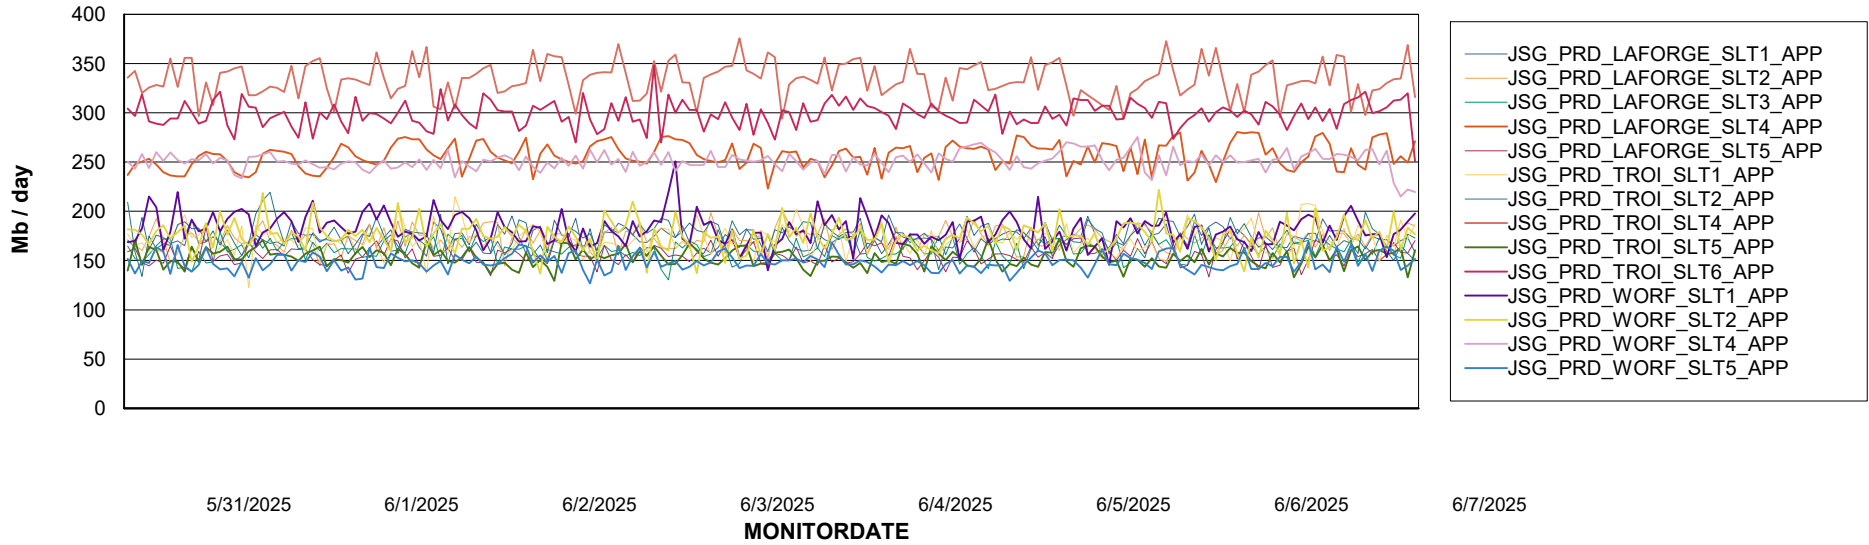

ABSSolute Application Server Services

Avg memory used per ABS Server Service