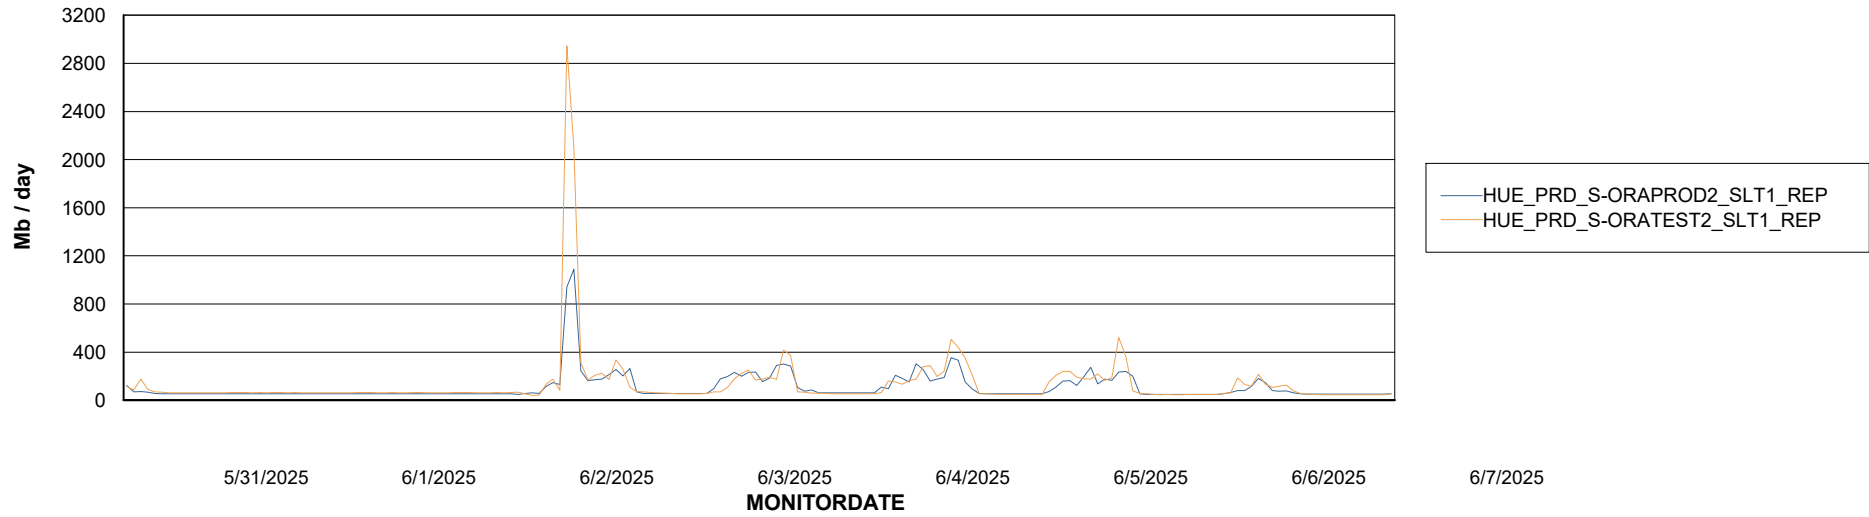

Avg memory used per ABS Server Service

Avg users per day per ABS server

Weekly SLA Customer Report

Customer HUE_Production
Database ID 154

ABSSolute Application ReportServer Services

Avg memory used per ReportServer Service