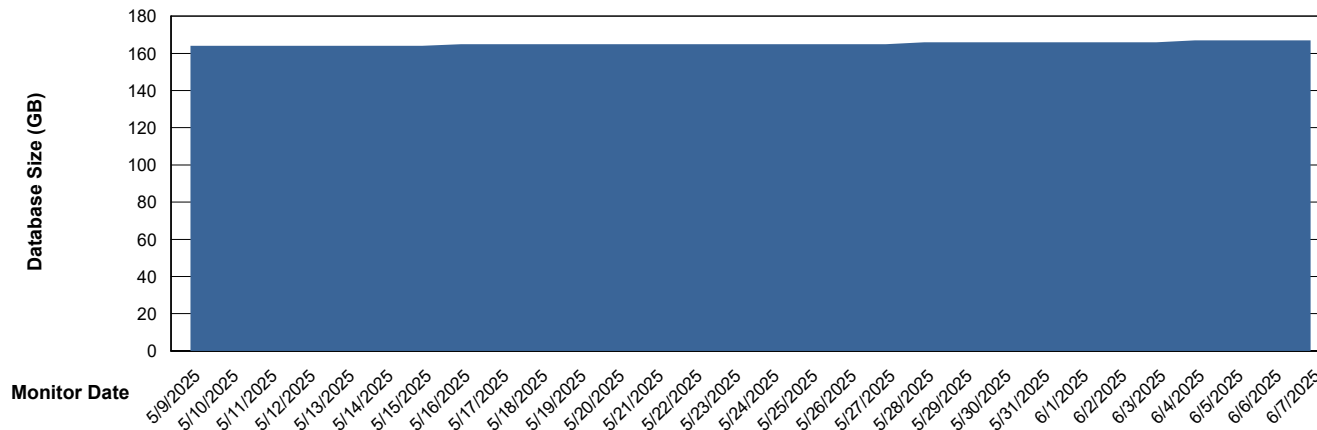

DATABASE SIZE HUE_PRD_S-ORAPROD2_ABS1

Database growth over last month