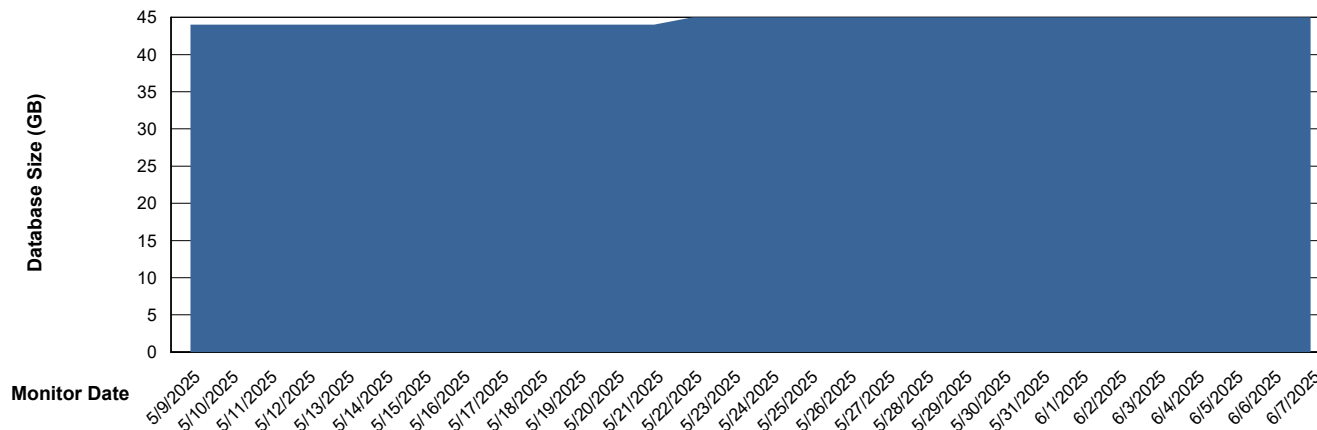

DATABASE SIZE HUE_PRD_S-ORABI2024_ABS1

Database growth over last month