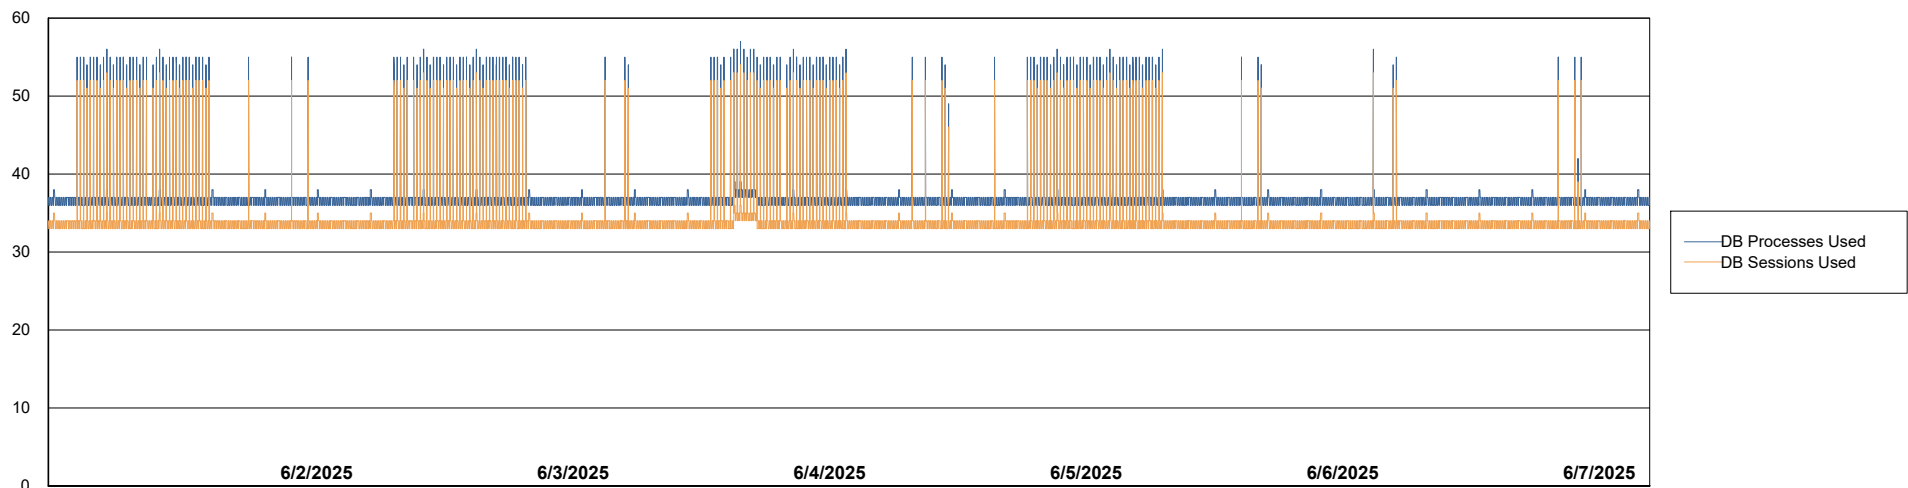

Database Performance HUE_PRD_S-ORATEST2_HSBABS1

DB Processes Max 1,000