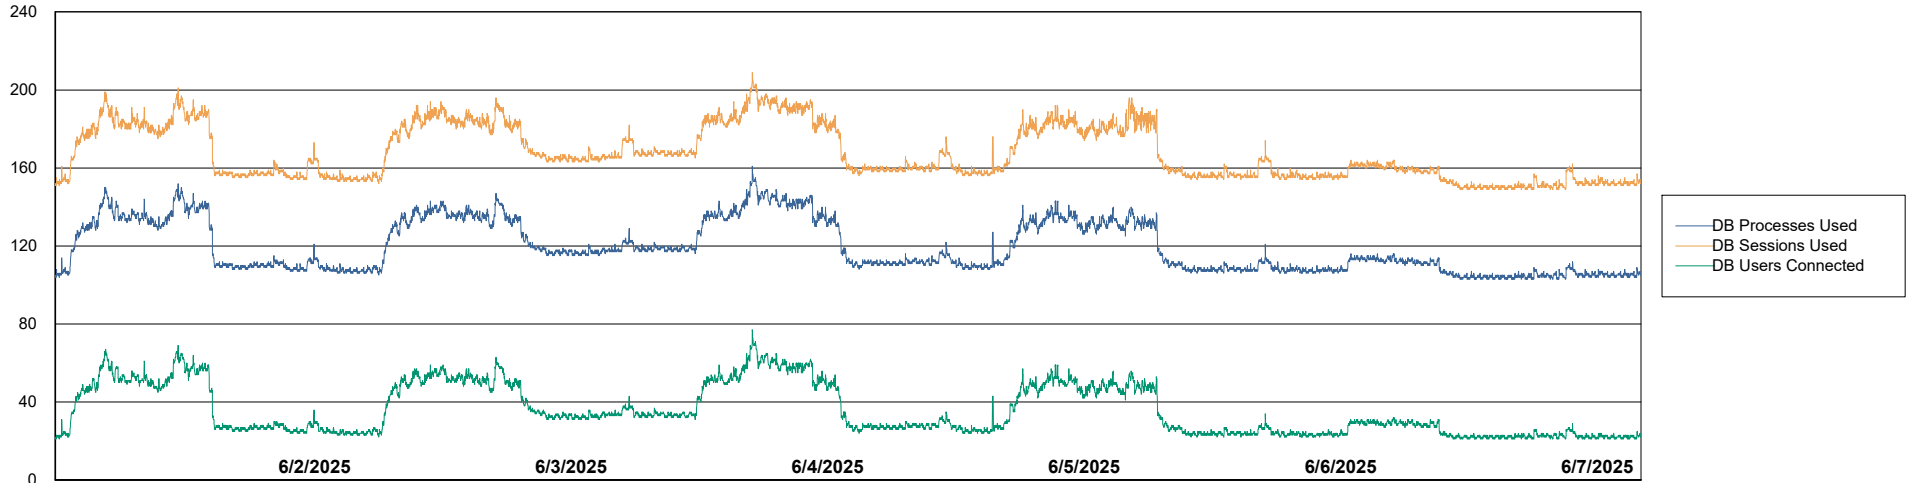

Weekly SLA Customer Report

Customer HUE_Production
Database ID 154

Database Performance HUE_PRD_S-ORABI2024_ABS1

Weekly SLA Customer Report

Customer HUE_Production
Database ID 154

Database Performance HUE_PRD_S-ORAPROD2_ABS1