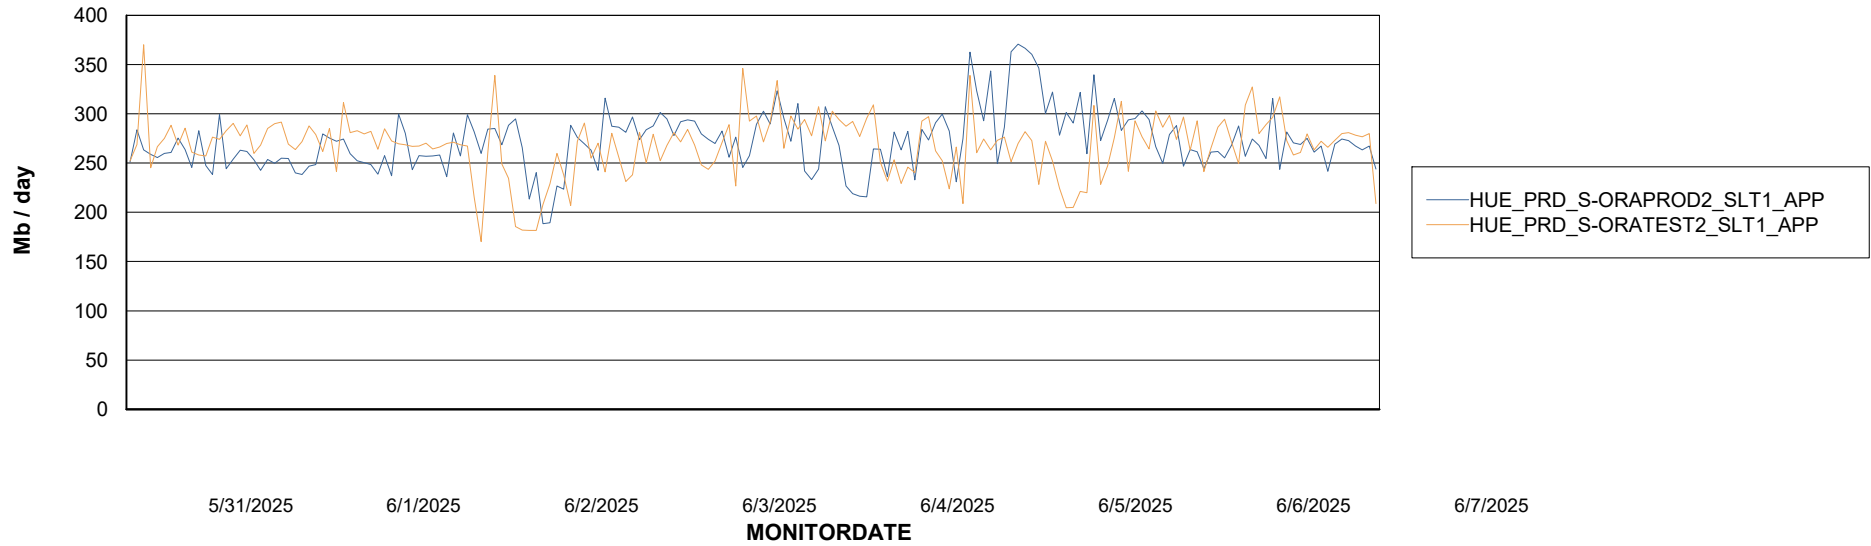

ABSSolute Application Server Services

Avg memory used per ABS Server Service