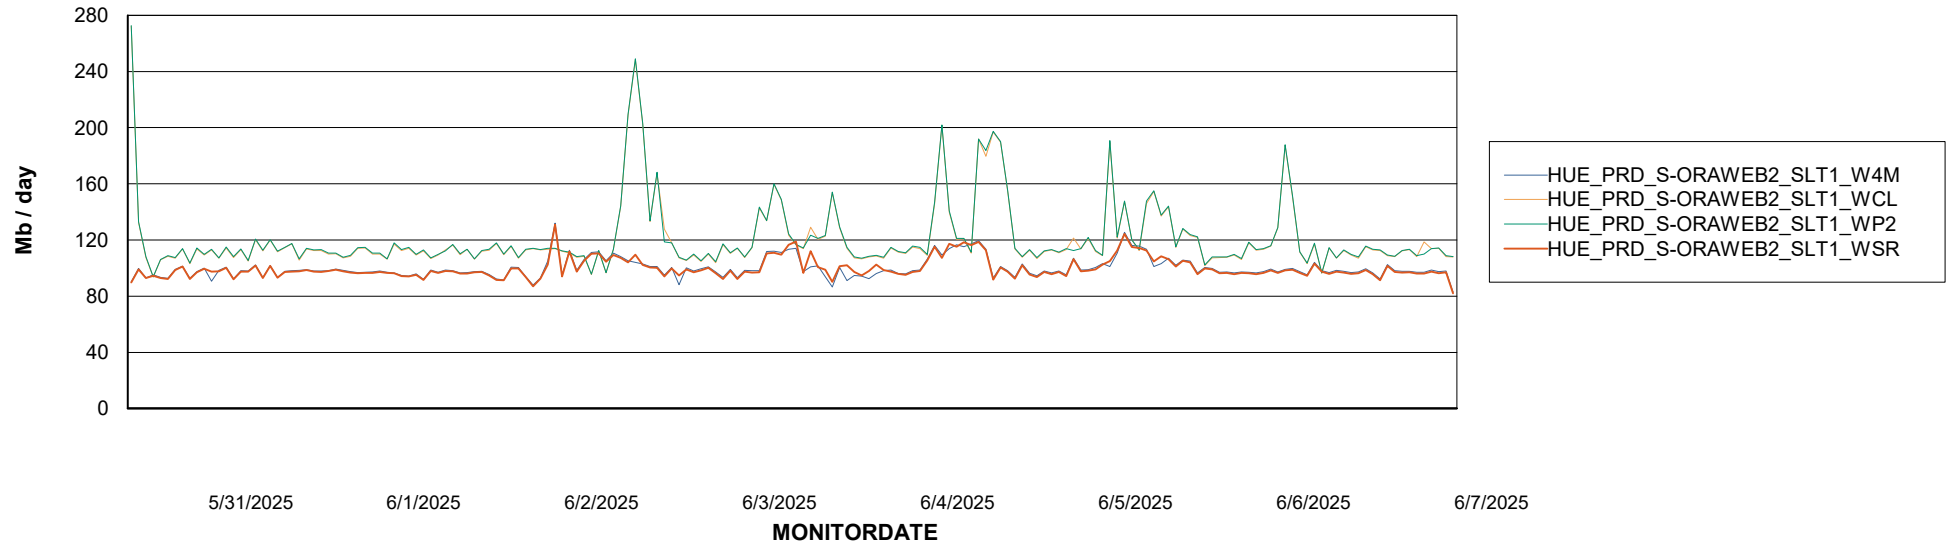

ABSSolute Web Component Services

Avg memory used per ABS Web component