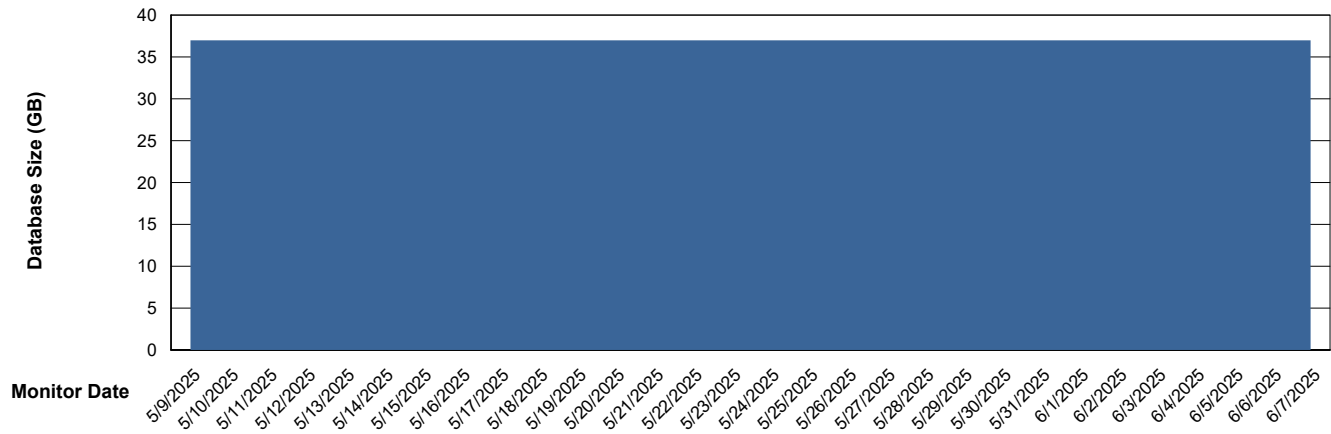

Weekly SLA Customer Report

Customer EUT_Production
Database ID 114

DATABASE SIZE EUT_EUP_PRD_URVINA22T_DB_ABS1

Database growth over last month

DATABASE SIZE EUT_URM_PRD_URVINA26_DB_ABS1

Database growth over last month