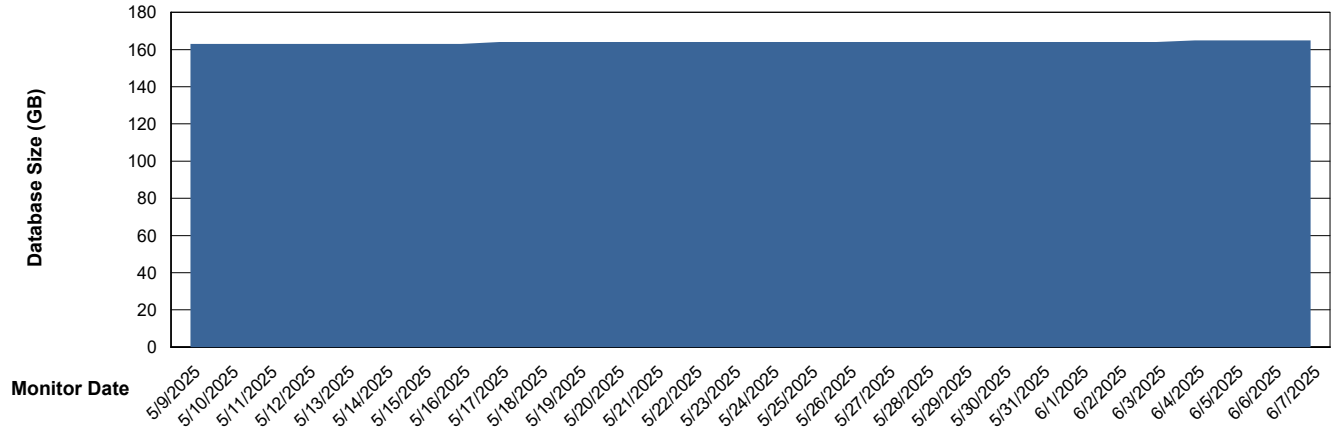

Weekly SLA Customer Report

Customer EUT_Production
Database ID 114

Database Performance EUT_EUP_PRD_URVINA22T_DB_ABS1

Weekly SLA Customer Report

Customer EUT_Production
Database ID 114

Database Performance EUT_URM_PRD_URVINA26_DB_ABS1

Weekly SLA Customer Report

Customer EUT_Production
Database ID 114

DATABASE SIZE EUT_EUP_PRD_URVINA22T_DB_ABS1

Database growth over last month

DATABASE SIZE EUT_URM_PRD_URVINA26_DB_ABS1

Database growth over last month