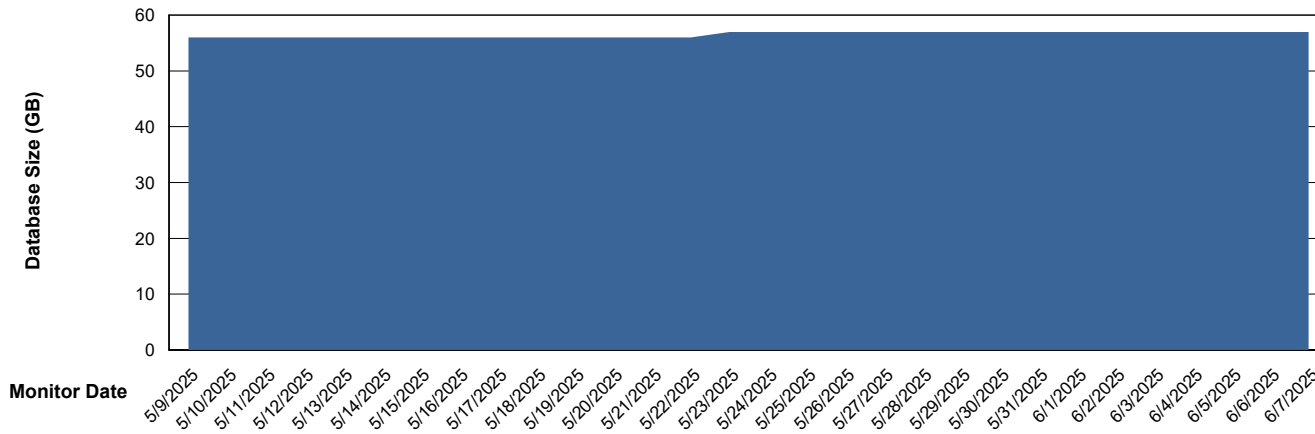

DB Processes Max 0
DB Processes Max 1,000

Weekly SLA Customer Report

Customer ELJ Production
Database ID 72

Database Performance ELJ_PRD_FRASEQXPRDDB03_ABS1

Weekly SLA Customer Report

Customer ELJ Production
Database ID 72

DATABASE SIZE ELJ_PRD_FRASEQXPRDDB01_ABS1

Database growth over last month

DATABASE SIZE ELJ_PRD_FRASEQXPRDDB03_ABS1

Database growth over last month

Weekly SLA Customer Report

Customer ELJ Production
 Database ID 72