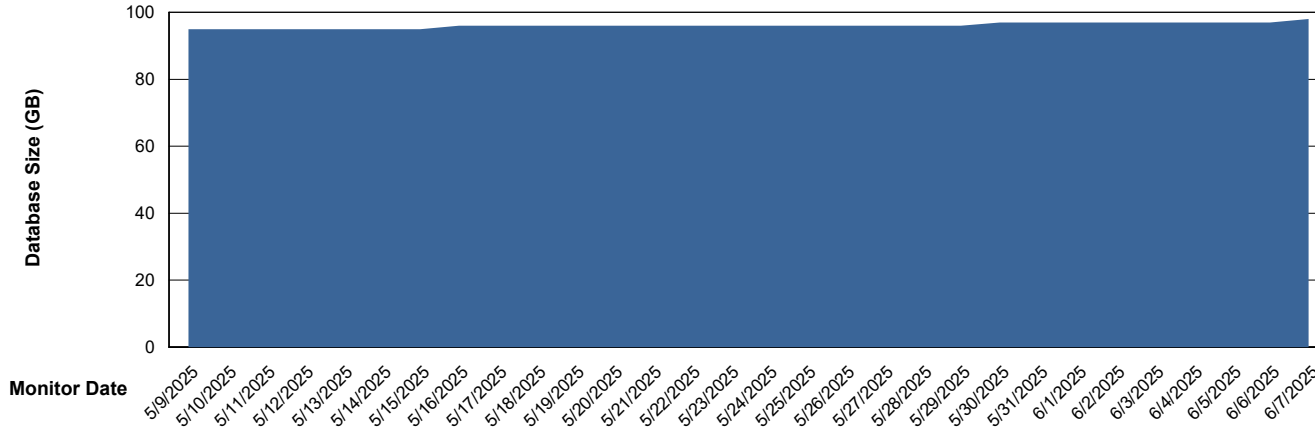

DB Processes Max 0
DB Processes Max 1,000

Weekly SLA Customer Report

Customer ELJ Production
Database ID 72

Database Performance ELJ_PRD_FRASEQXPRDDB03_ABS1

Weekly SLA Customer Report

Customer ELJ Production
Database ID 72

DATABASE SIZE ELJ_PRD_FRASEQXPRDDB01_ABS1

Database growth over last month

DATABASE SIZE ELJ_PRD_FRASEQXPRDDB03_ABS1

Database growth over last month

Weekly SLA Customer Report

Customer ELJ Production
 Database ID 72