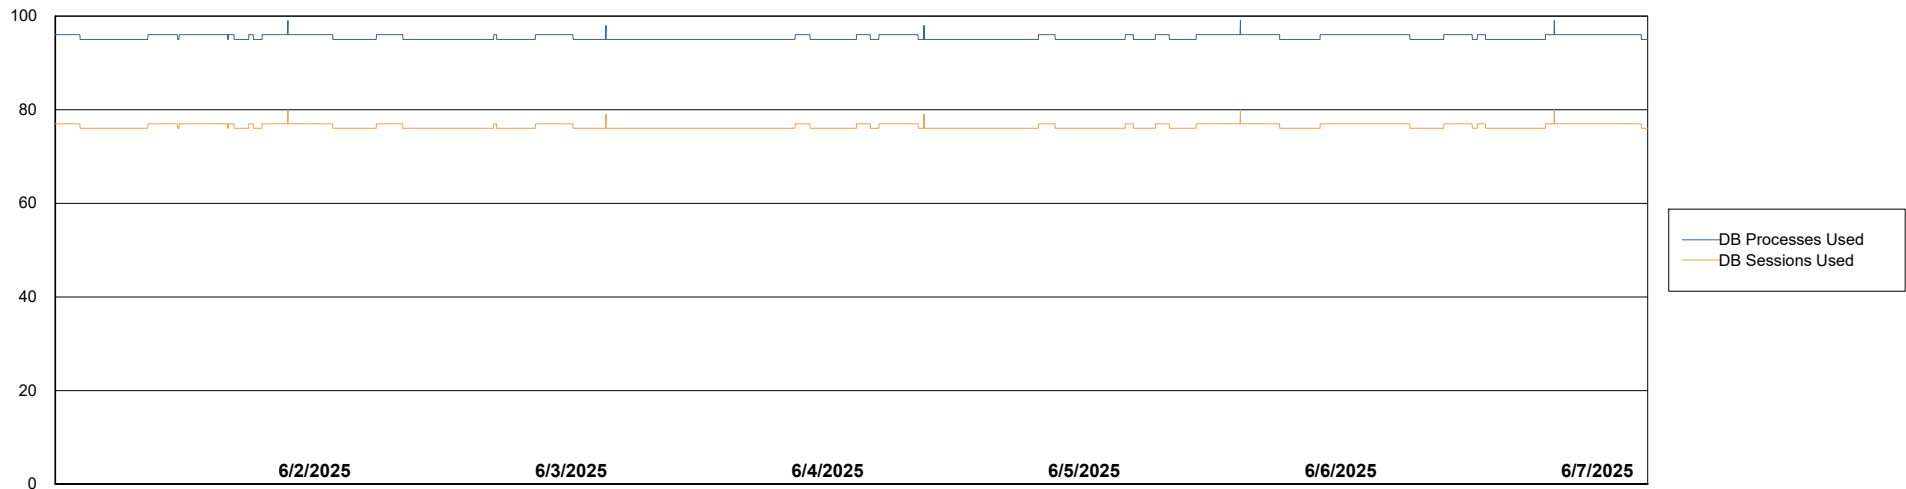

Database Performance ELJ_PRD_FRASEQXPRDDB02_HSBABS1

DB Processes Max 0
DB Processes Max 1,000