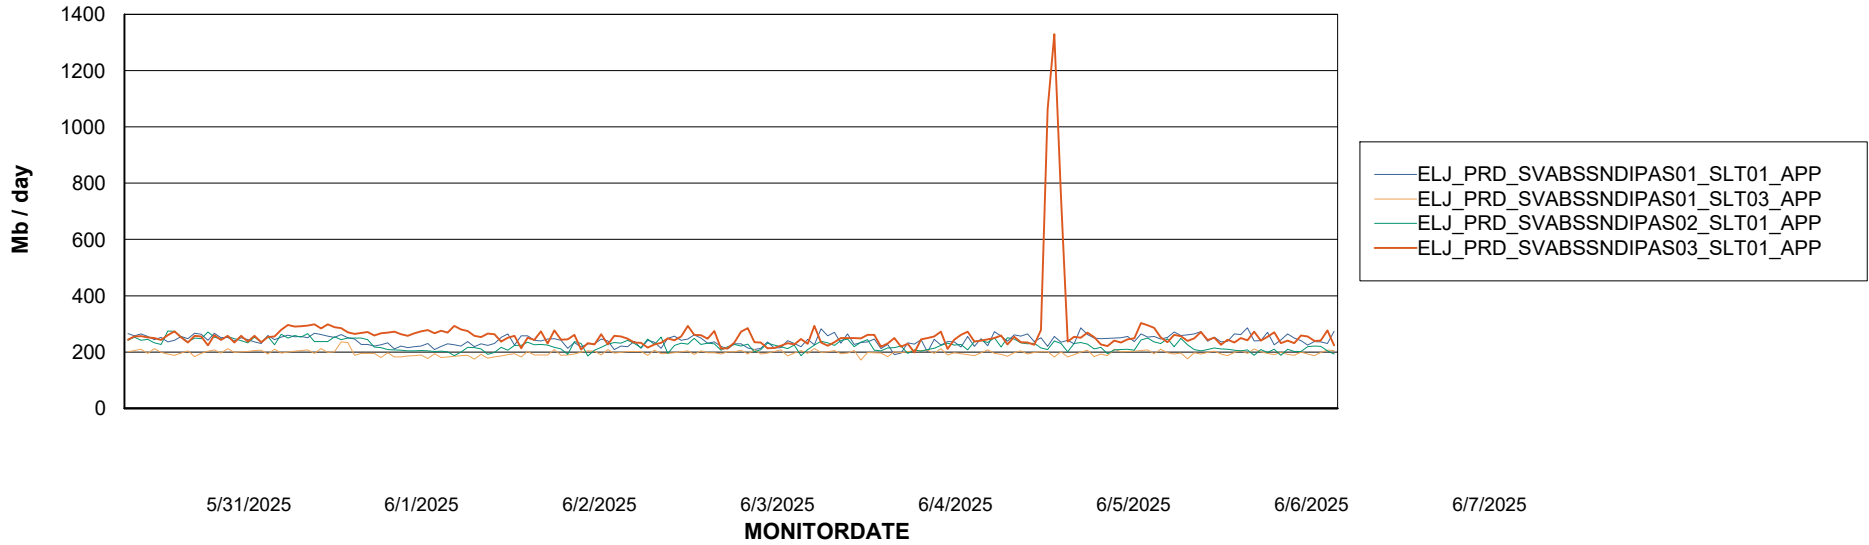

ABSSolute Application Server Services

Avg memory used per ABS Server Service