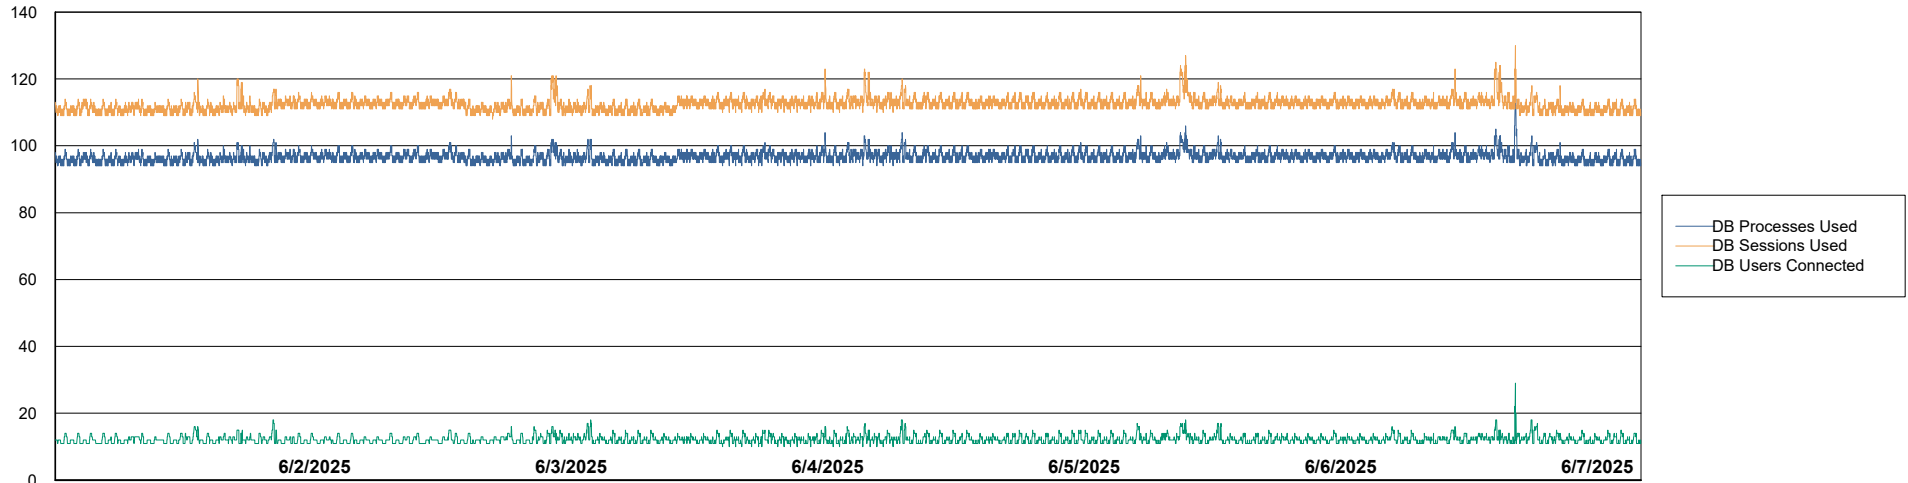

DB Processes Max 0
DB Processes Max 1,000

Weekly SLA Customer Report

Customer ELJ Production
Database ID 72

Database Performance ELJ_PRD_FRASEQXPRDDB03_ABS1

Weekly SLA Customer Report

Customer ELJ Production
Database ID 72