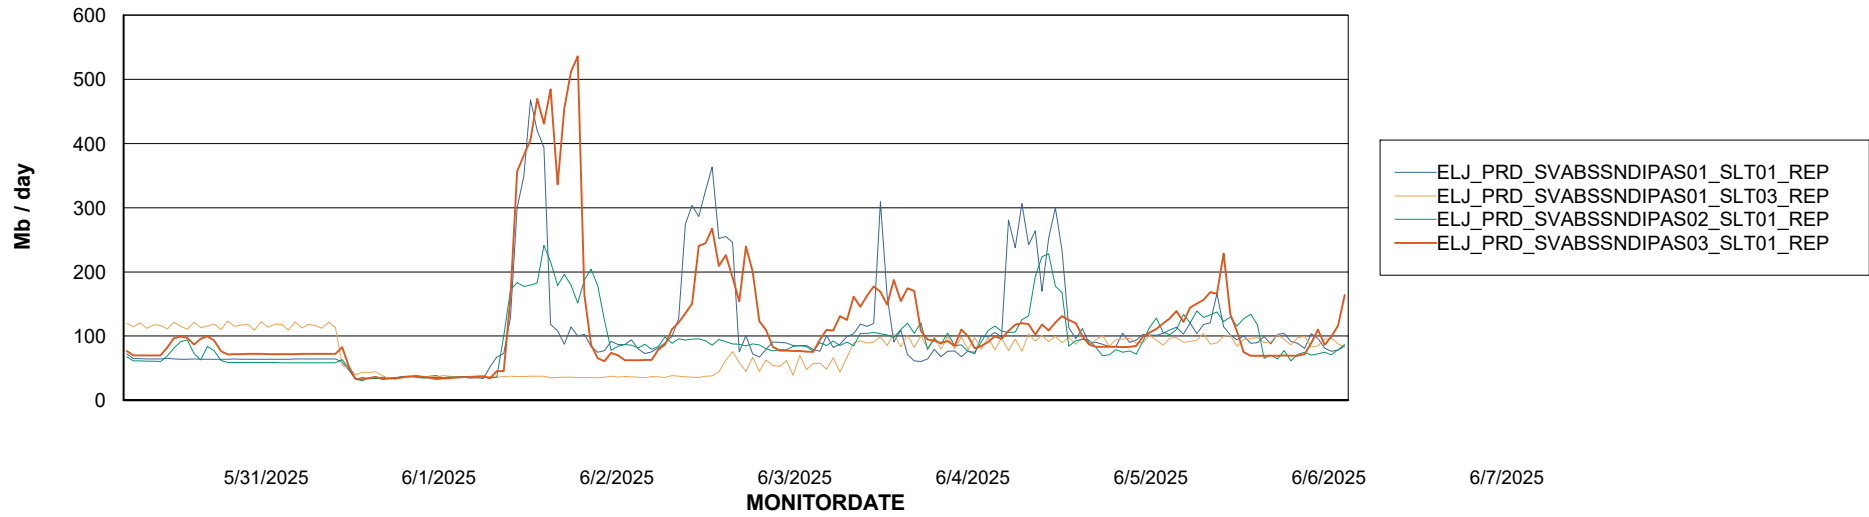

Avg memory used per ABS Server Service

Avg users per day per ABS server

Weekly SLA Customer Report

Customer ELJ Production
Database ID 72

ABSSolute Application ReportServer Services

Avg memory used per ReportServer Service