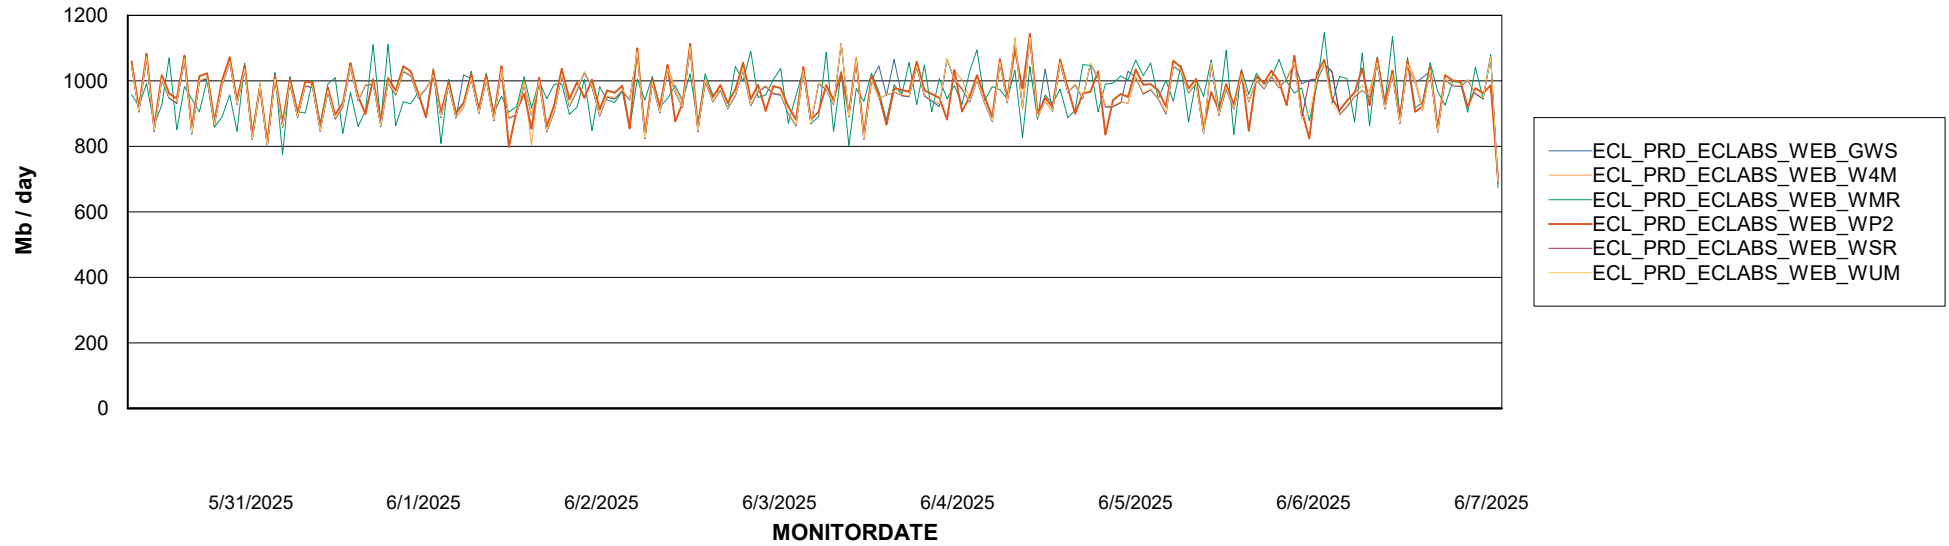

ABSSolute Web Component Services

Avg memory used per ABS Web component