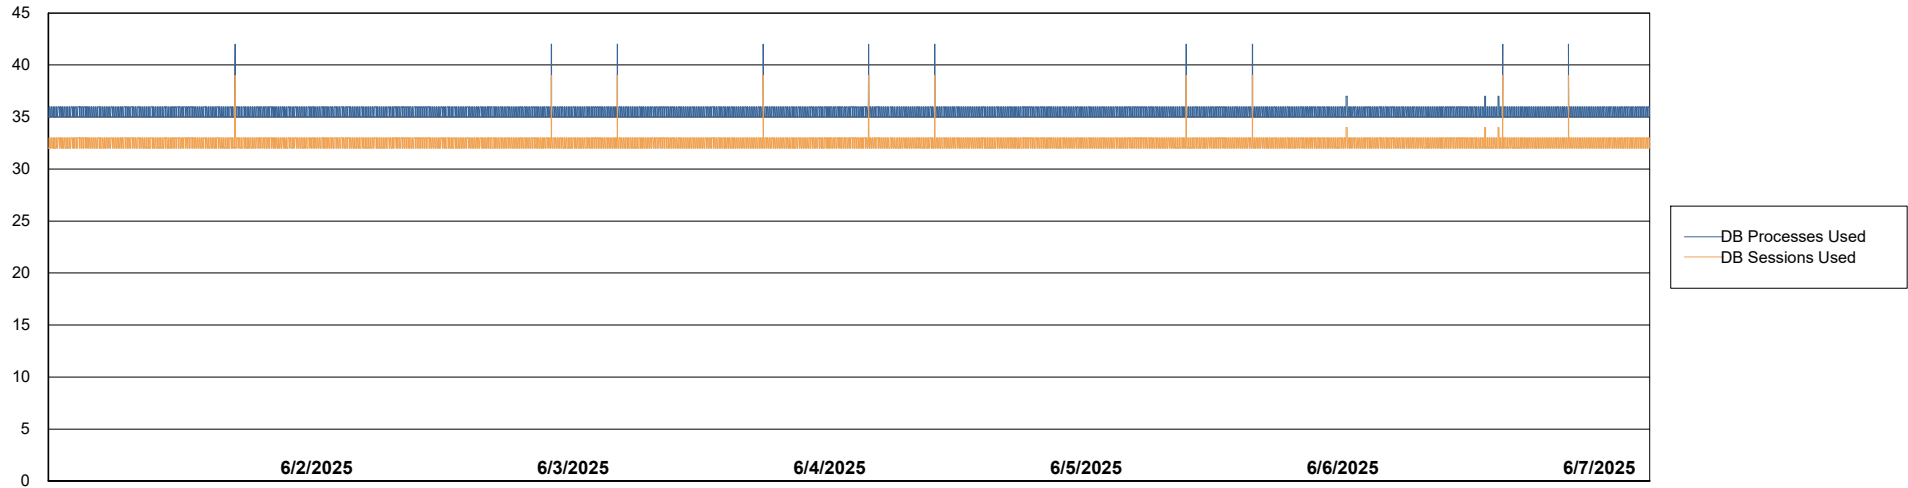

Database Performance ECL_PRD_ECLABS-TEST_HSBABS1

DB Processes Max 1,000