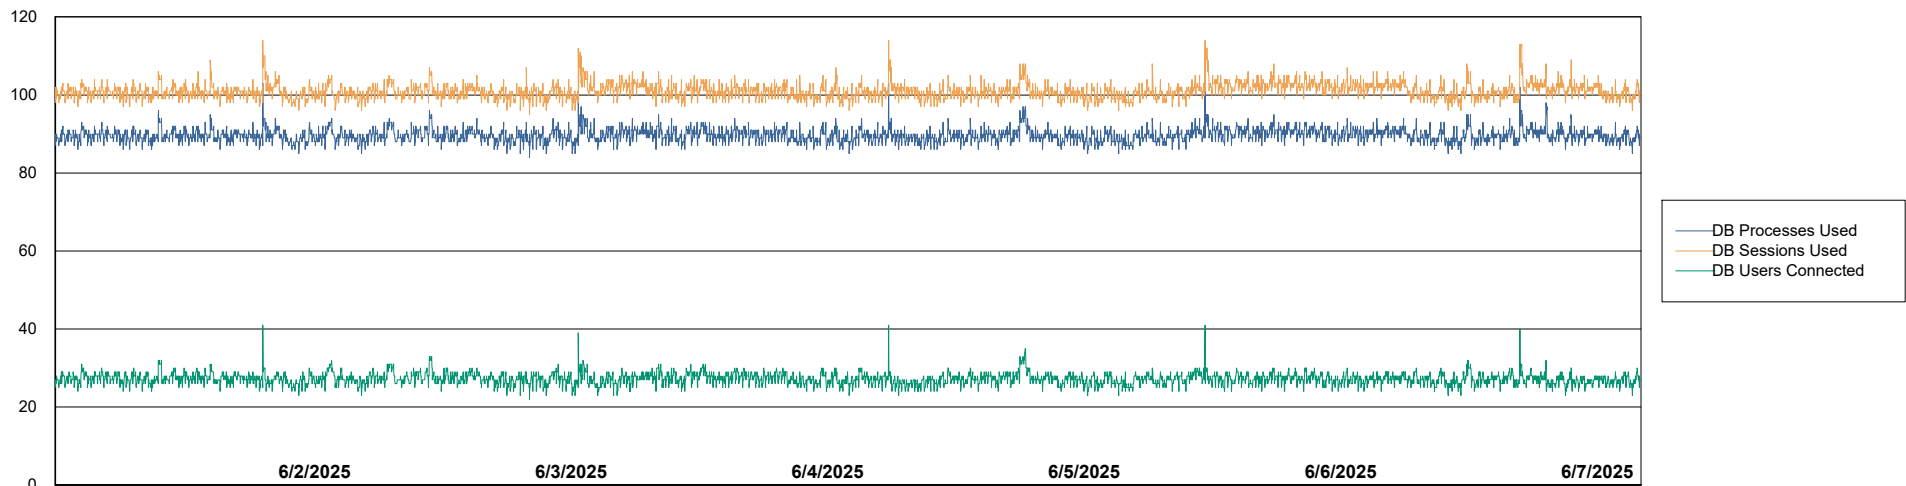

Weekly SLA Customer Report

Customer ECL_Production
Database ID 156

Database Performance ECL_PRD_ECLABS_ABS1

Weekly SLA Customer Report

Customer ECL_Production
Database ID 156

Database Performance ECL_PRD_ECL-ABS-BI_ABS1