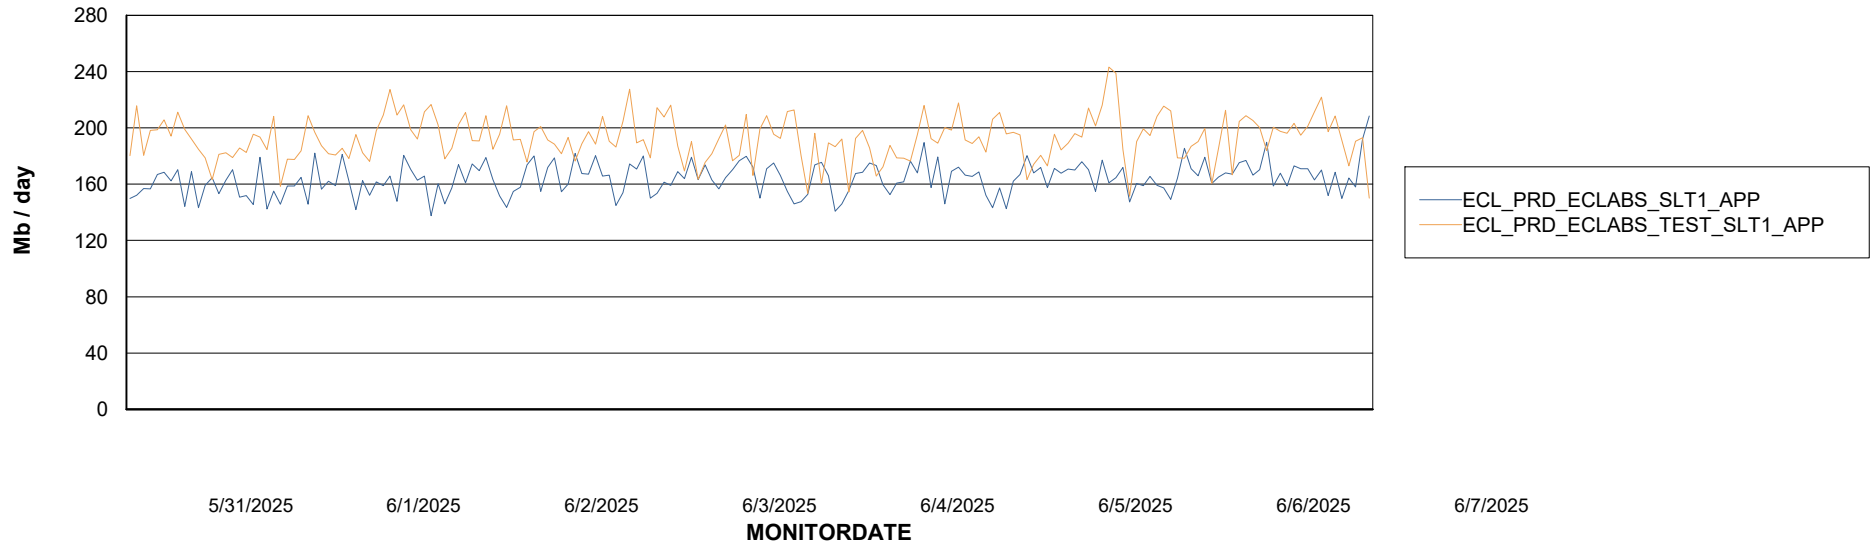

ABSSolute Application Server Services

Avg memory used per ABS Server Service