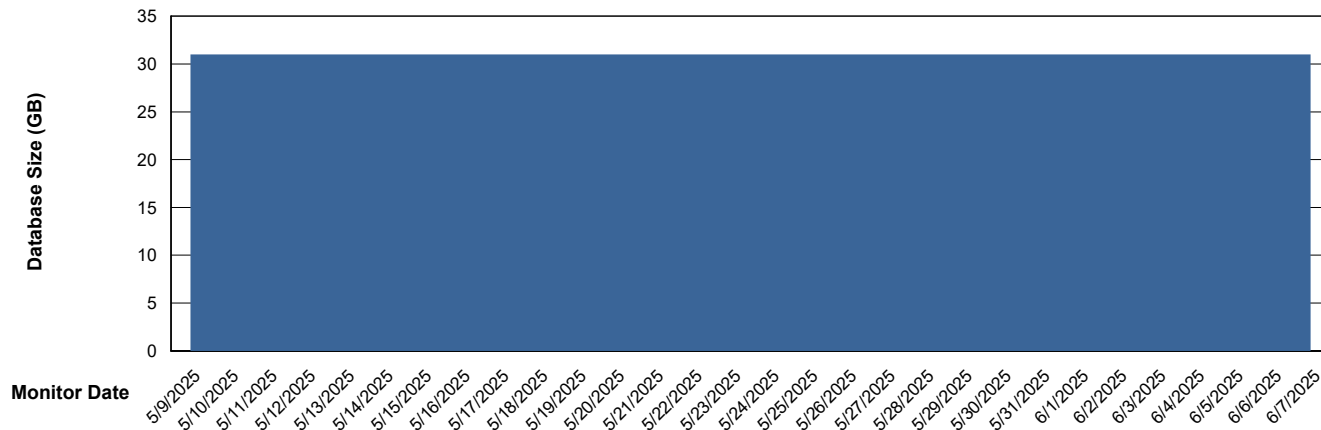

Weekly SLA Customer Report

Customer ECL_Production
Database ID 156

Database Performance ECL_PRD_ECLABS-TEST_HSBABS1

DB Processes Max 1,000

Weekly SLA Customer Report

Customer ECL_Production
Database ID 156

DATABASE SIZE ECL_PRD_ECLABS_ABS1

Database growth over last month

DATABASE SIZE ECL_PRD_ECL-ABS-BI_ABS1

Database growth over last month

Weekly SLA Customer Report

Customer ECL_Production
Database ID 156

Database Tablespace ECL_PRD_ECLABS_ABS1