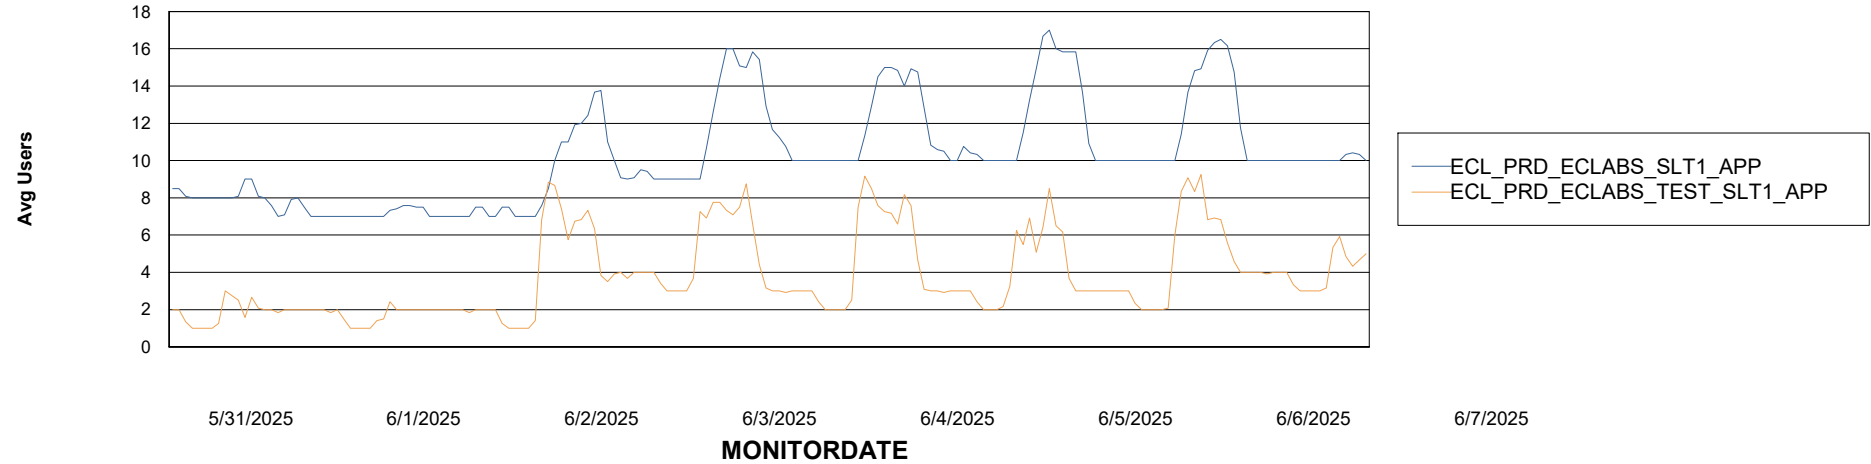

Avg users per day per ABS server