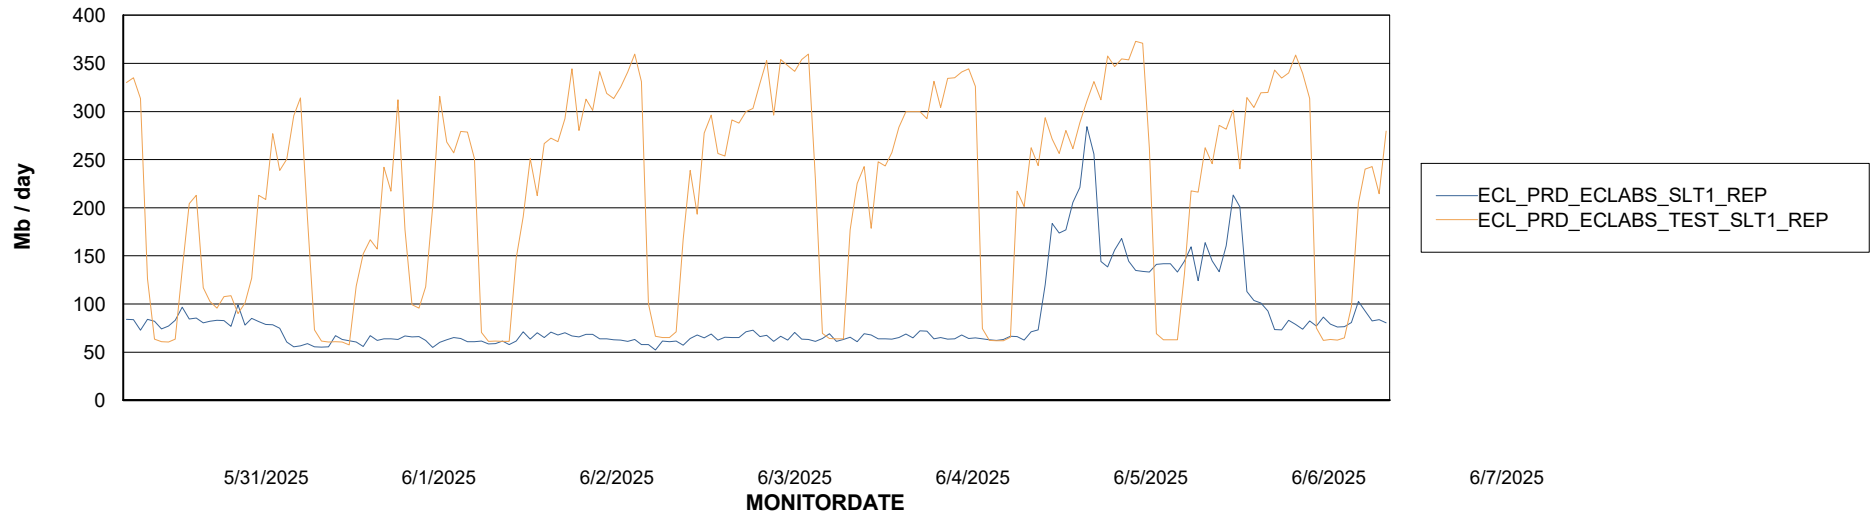

Avg memory used per ABS Server Service

Avg users per day per ABS server

Weekly SLA Customer Report

Customer ECL_Production
Database ID 156

ABSSolute Application ReportServer Services

Avg memory used per ReportServer Service