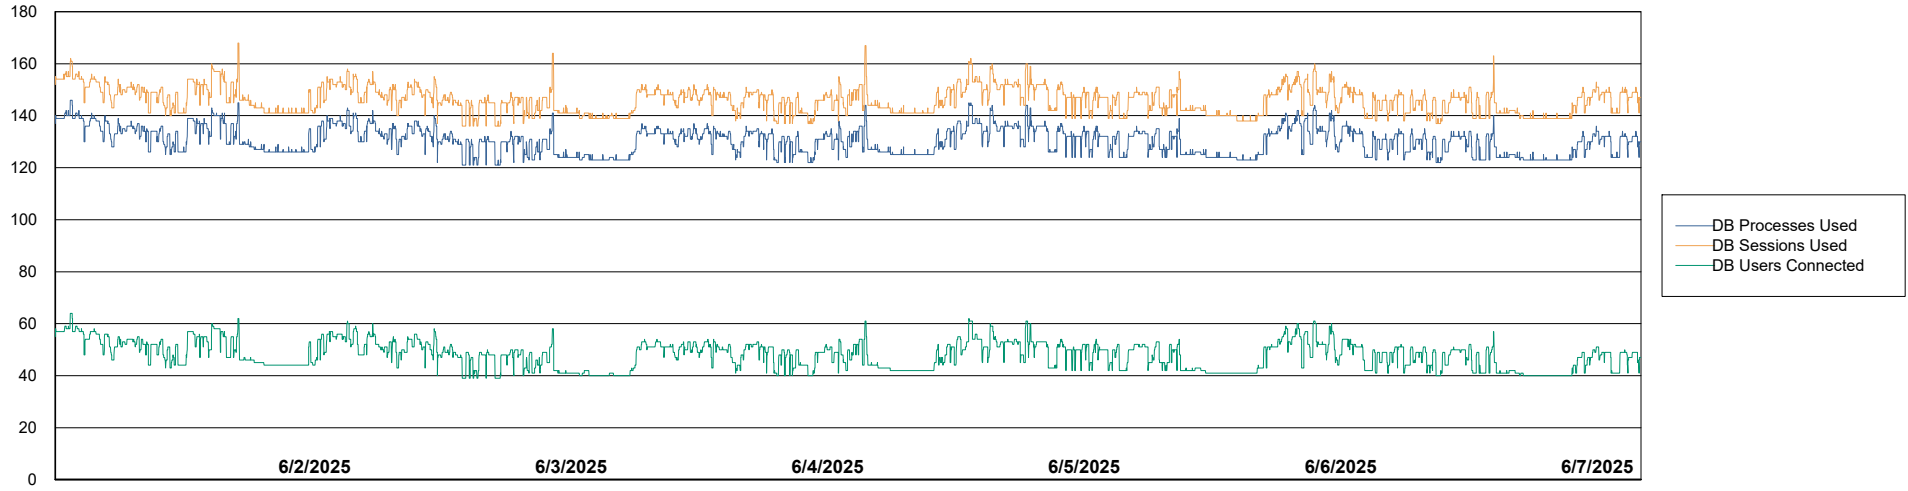

Weekly SLA Customer Report

Customer ECL_Production
Database ID 156

Database Performance ECL_PRD_ECLABS_ABS1

Weekly SLA Customer Report

Customer ECL_Production
Database ID 156

Database Performance ECL_PRD_ECL-ABS-BI_ABS1