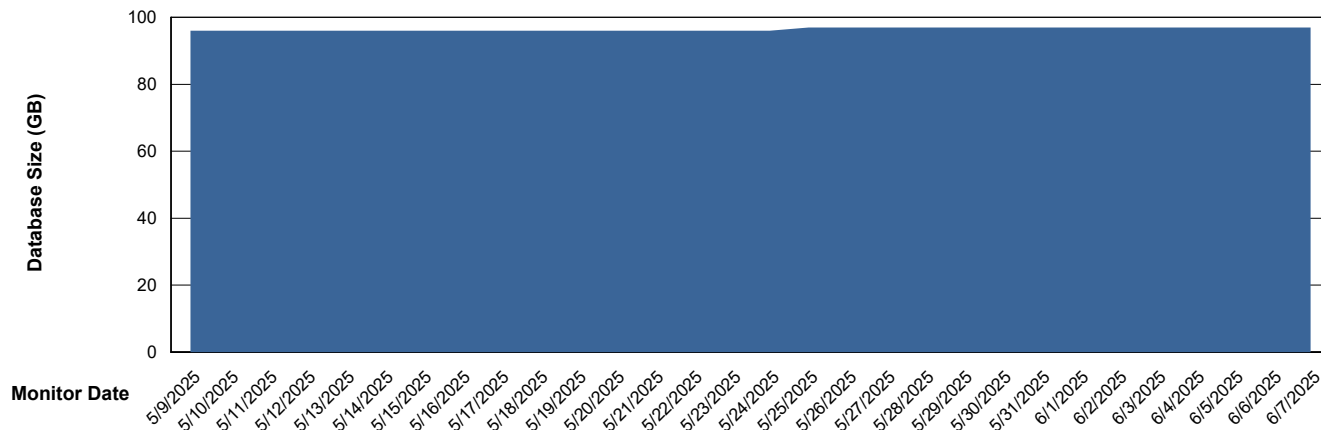

Weekly SLA Customer Report

Customer ECL_Production
Database ID 156

Database Performance ECL_PRD_ECLABS-TEST_HSBABS1

DB Processes Max 1,000

Weekly SLA Customer Report

Customer ECL_Production
Database ID 156

DATABASE SIZE ECL_PRD_ECLABS_ABS1

Database growth over last month

DATABASE SIZE ECL_PRD_ECL-ABS-BI_ABS1

Database growth over last month

Weekly SLA Customer Report

Customer ECL_Production
Database ID 156

Database Tablespace ECL_PRD_ECLABS_ABS1