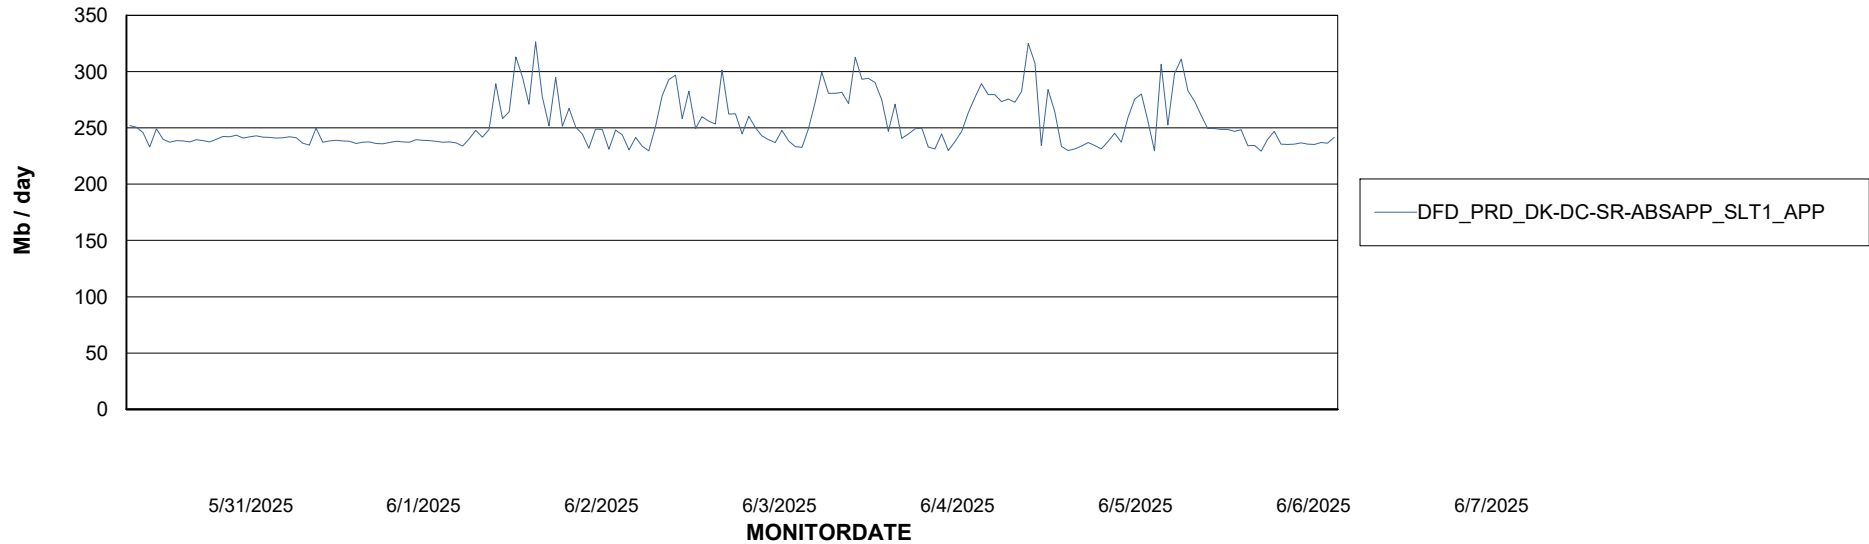

ABSolute Application Server Services

Avg memory used per ABS Server Service