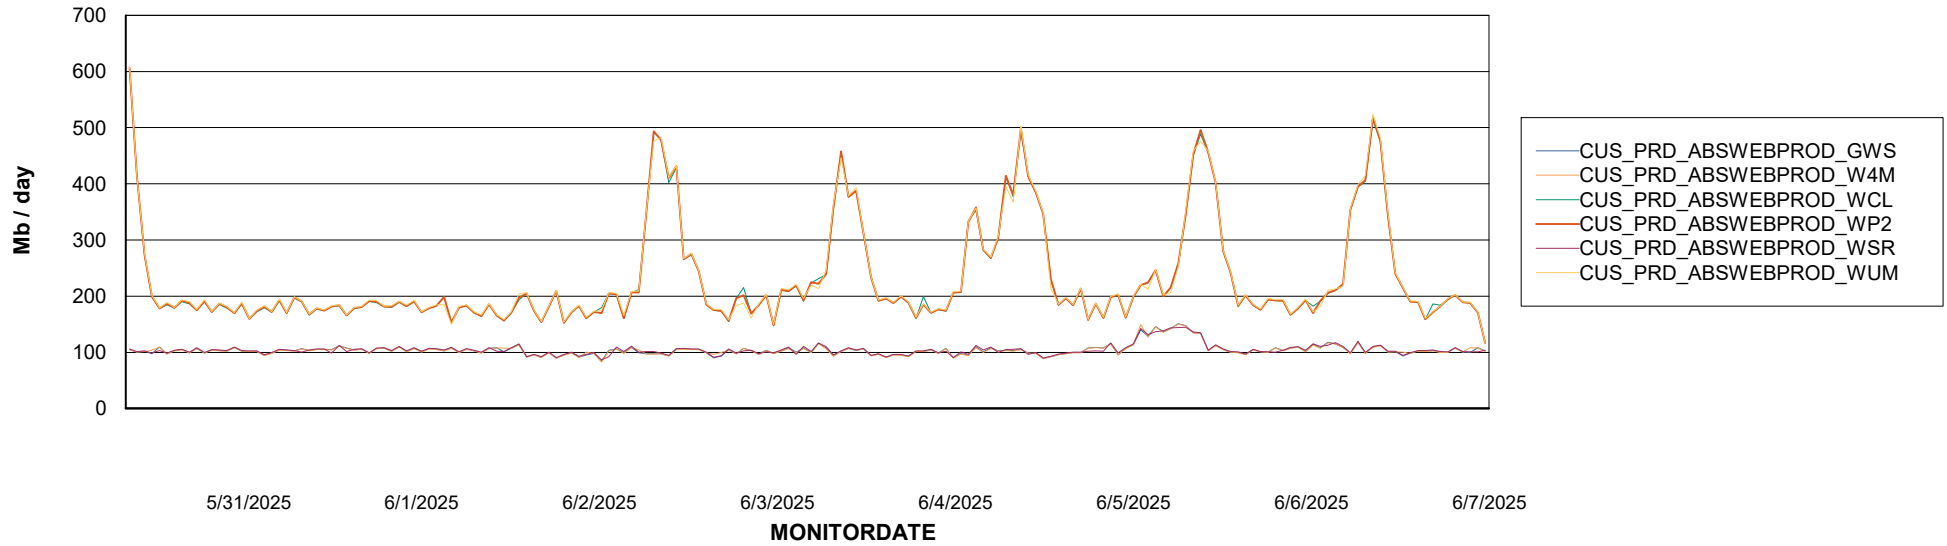

Avg memory used per ReportServer Service

Weekly SLA Customer Report

Customer CUS_Production (24/7)
Database ID 131

ABSSolute Web Component Services

Avg memory used per ABS Web component

Weekly SLA Customer Report