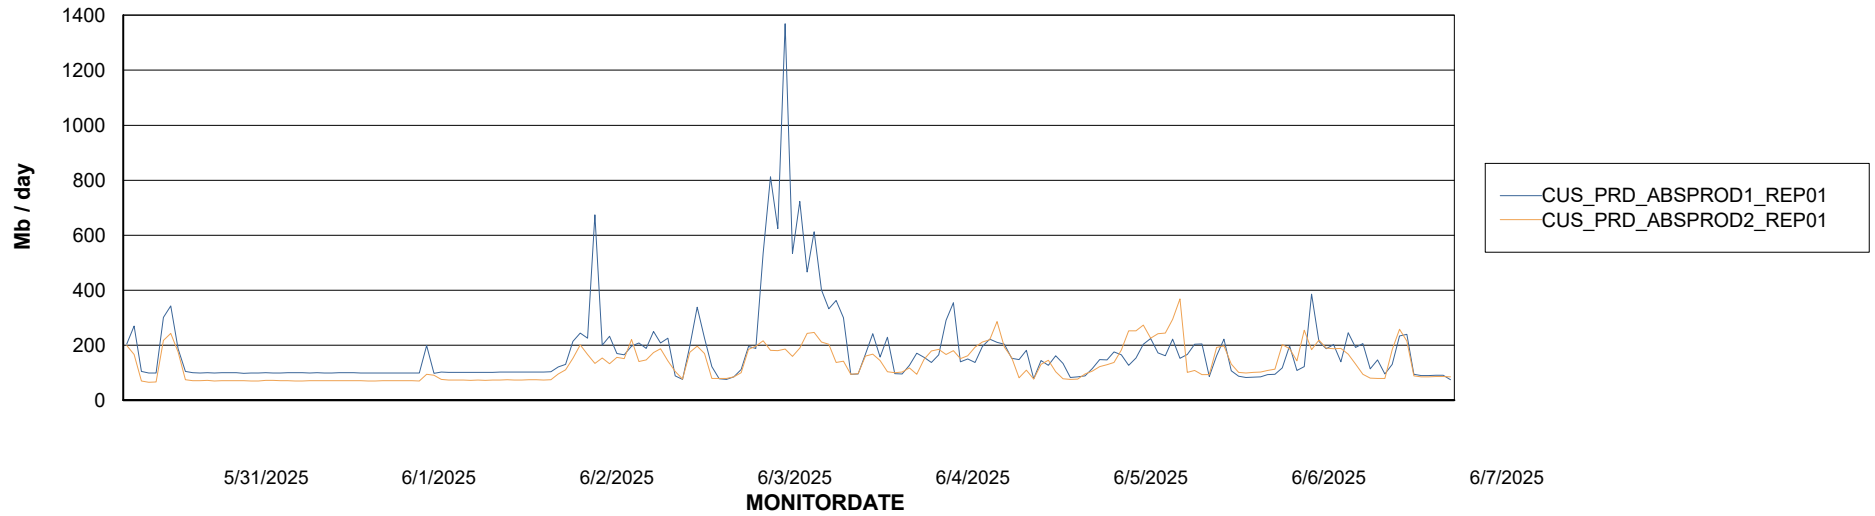

ABSSolute Application ReportServer Services

Avg memory used per ReportServer Service