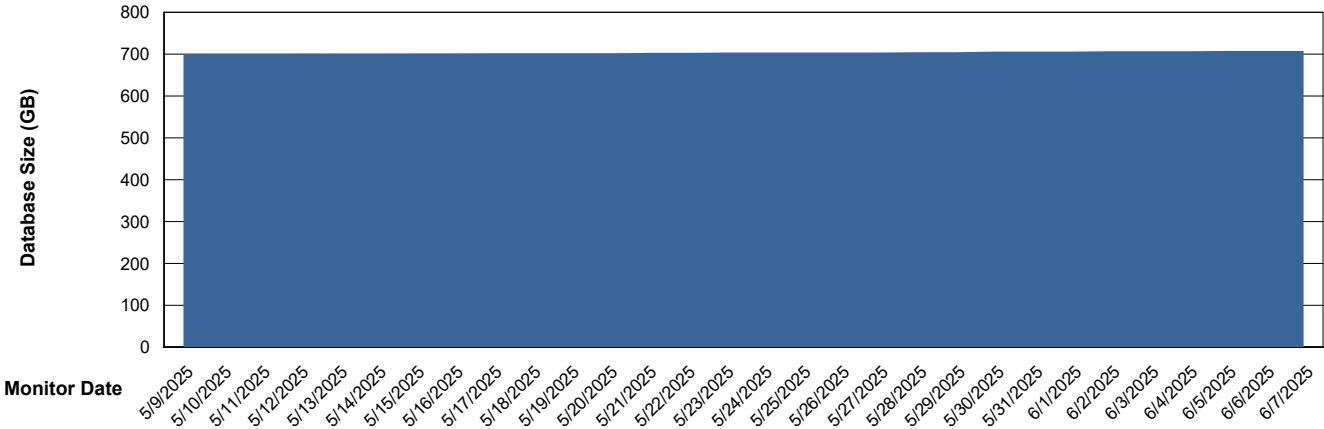

DB Processes Max 1,000

Weekly SLA Customer Report

Customer CUS_Production (24/7)
 Database ID 131

DATABASE SIZE CUS_PRD_ABSDB1_ABS1

Database growth over last month

Database Tablespace CUS_PRD_ABSDB1_ABS1

Date	Tablespace Name	Filesize (Gb)	Usedsize (Gb)	Percentage free
6/7/2025	ABSDATA	309	259	16
	INDX	528	434	18
6/6/2025	ABSDATA	309	259	16
	INDX	528	434	18
6/5/2025	ABSDATA	309	258	16
	INDX	528	433	18
6/4/2025	ABSDATA	309	258	16
	INDX	528	433	18
6/3/2025	ABSDATA	309	258	16
	INDX	528	433	18
6/2/2025	ABSDATA	309	258	17
	INDX	528	433	18
6/1/2025	ABSDATA	309	258	17
	INDX	528	433	18

Weekly SLA Customer Report

Customer CUS_Production (24/7)
Database ID 131

Standby Database Health CUS_Production (24/7)

Recovery lag for last 7 days

Weekly SLA Customer Report

Customer CUS_Production (24/7)
Database ID 131