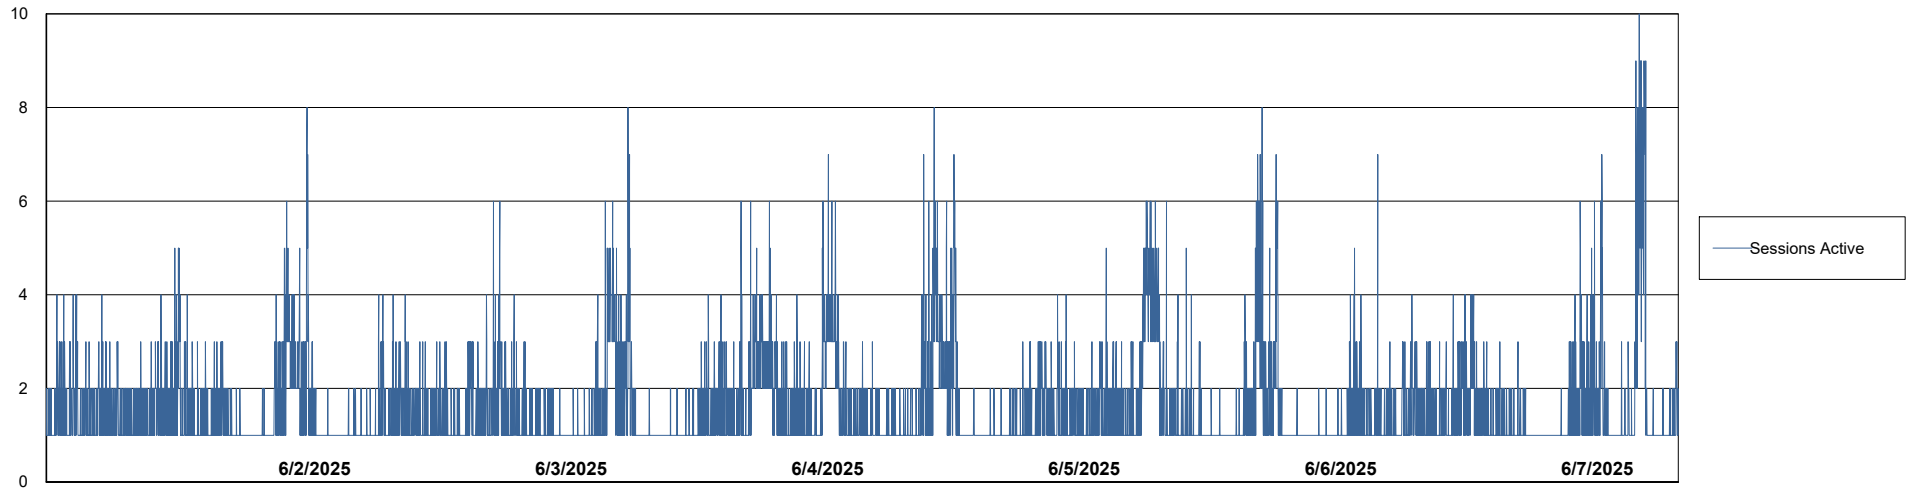

Weekly SLA Customer Report

Customer CUS_Production (24/7)
Database ID 131

Harddisk Usage CUS_PRD_ABSWEBPROD

	Free disk space on C: (%)	Total disk space on C: (Gb)	Used disk space on C: (Gb)
6/7/2025	85	199	30
6/6/2025	85	199	30
6/5/2025	85	199	30
6/4/2025	85	199	30
6/3/2025	85	199	30
6/2/2025	85	199	30
6/1/2025	85	199	30

Weekly SLA Customer Report

Customer CUS_Production (24/7)
Database ID 131

Database Performance CUS_PRD_ABSDB1_ABS1

Weekly SLA Customer Report

Customer CUS_Production (24/7)
Database ID 131

Database Performance CUS_PRD_ABSDB2_HSBABS1