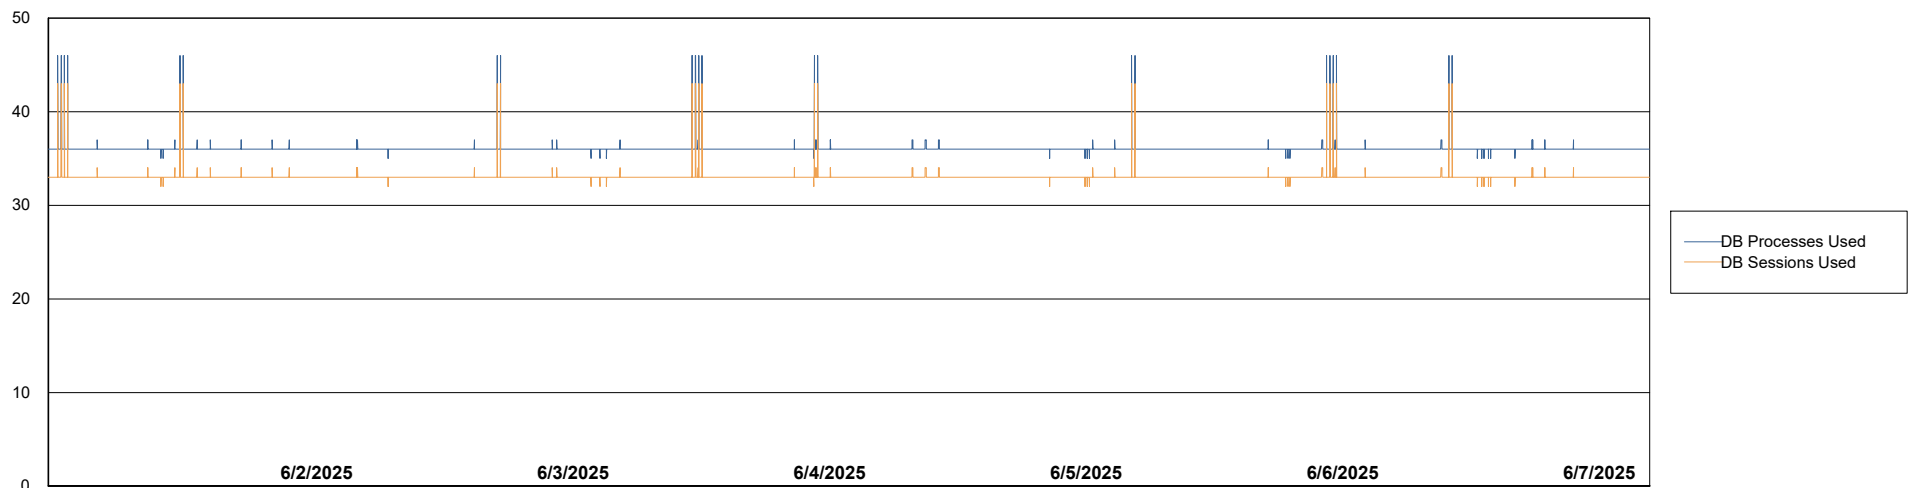

Database Performance CUS_PRD_ABSDB2_HSBABS1

DB Processes Max 1,000