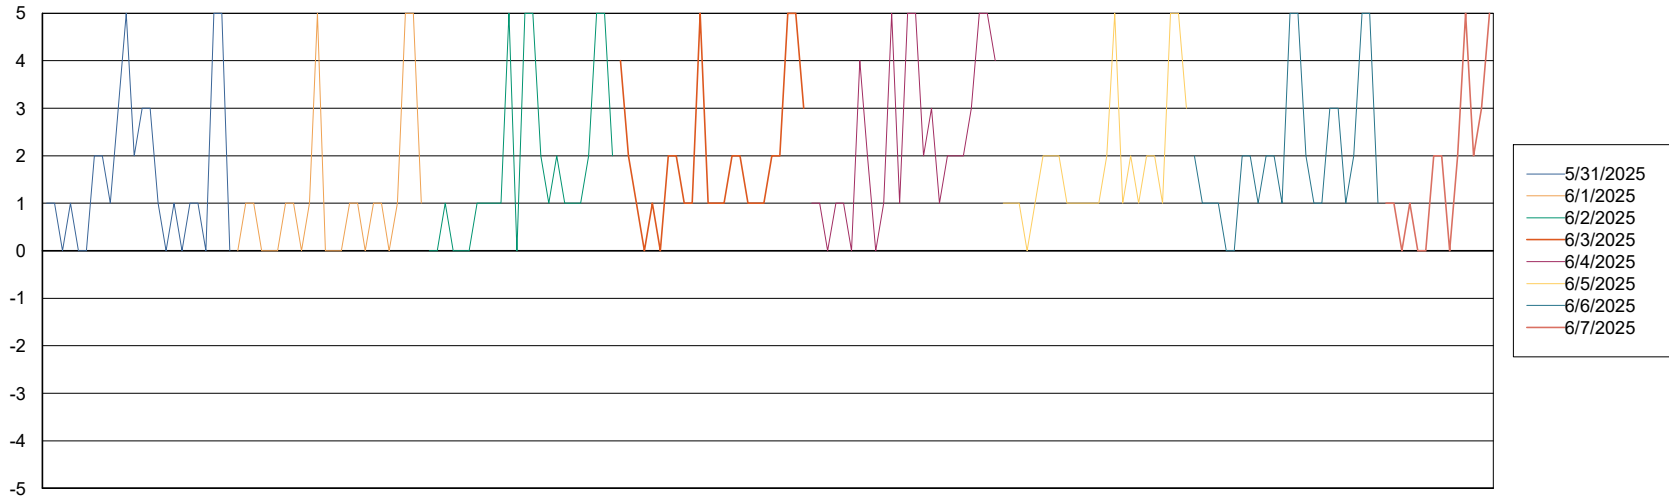

Recovery lag for last 7 days