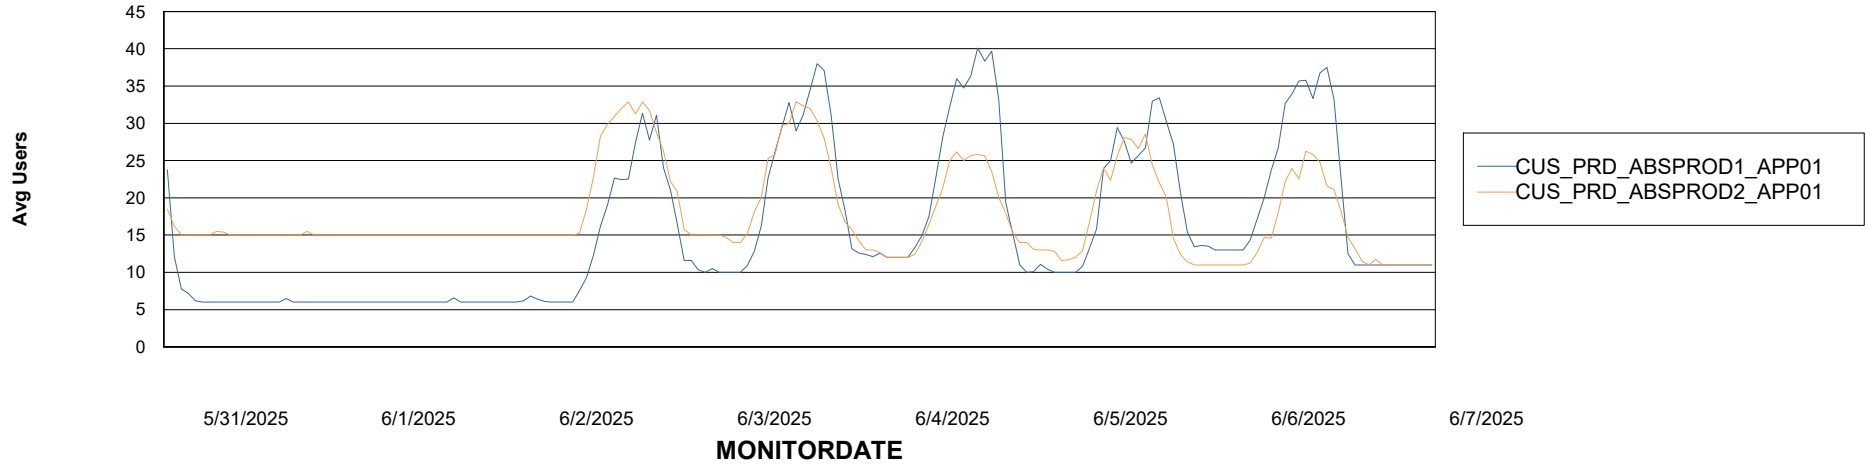

Avg users per day per ABS server