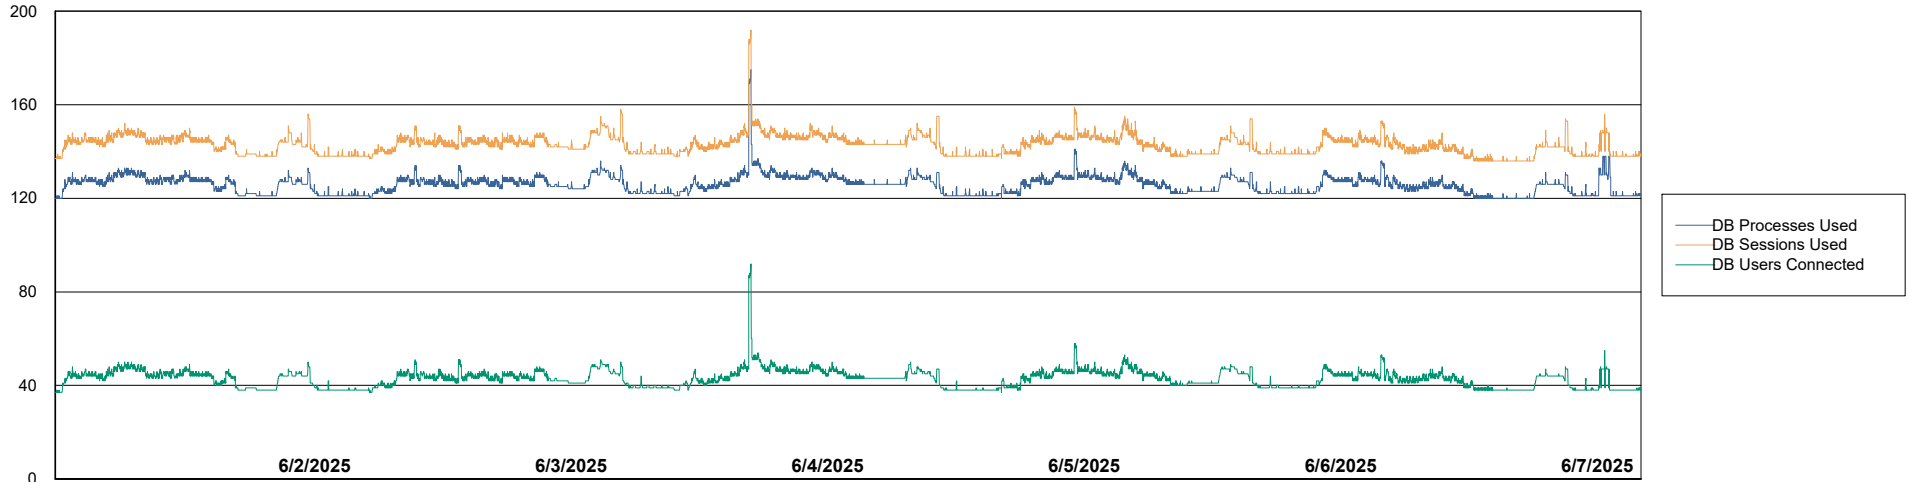

Database Performance CUS_PRD_ABSDB1_ABS1