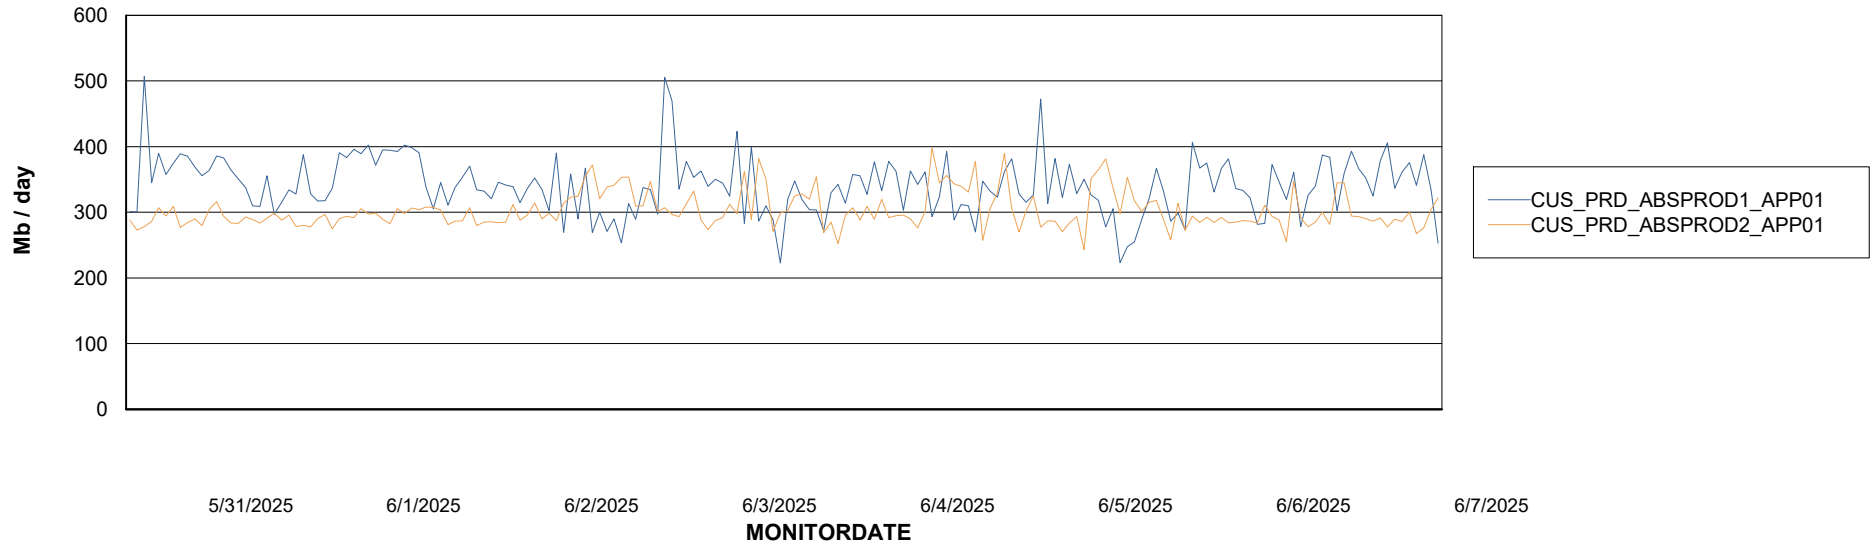

ABSSolute Application Server Services

Avg memory used per ABS Server Service