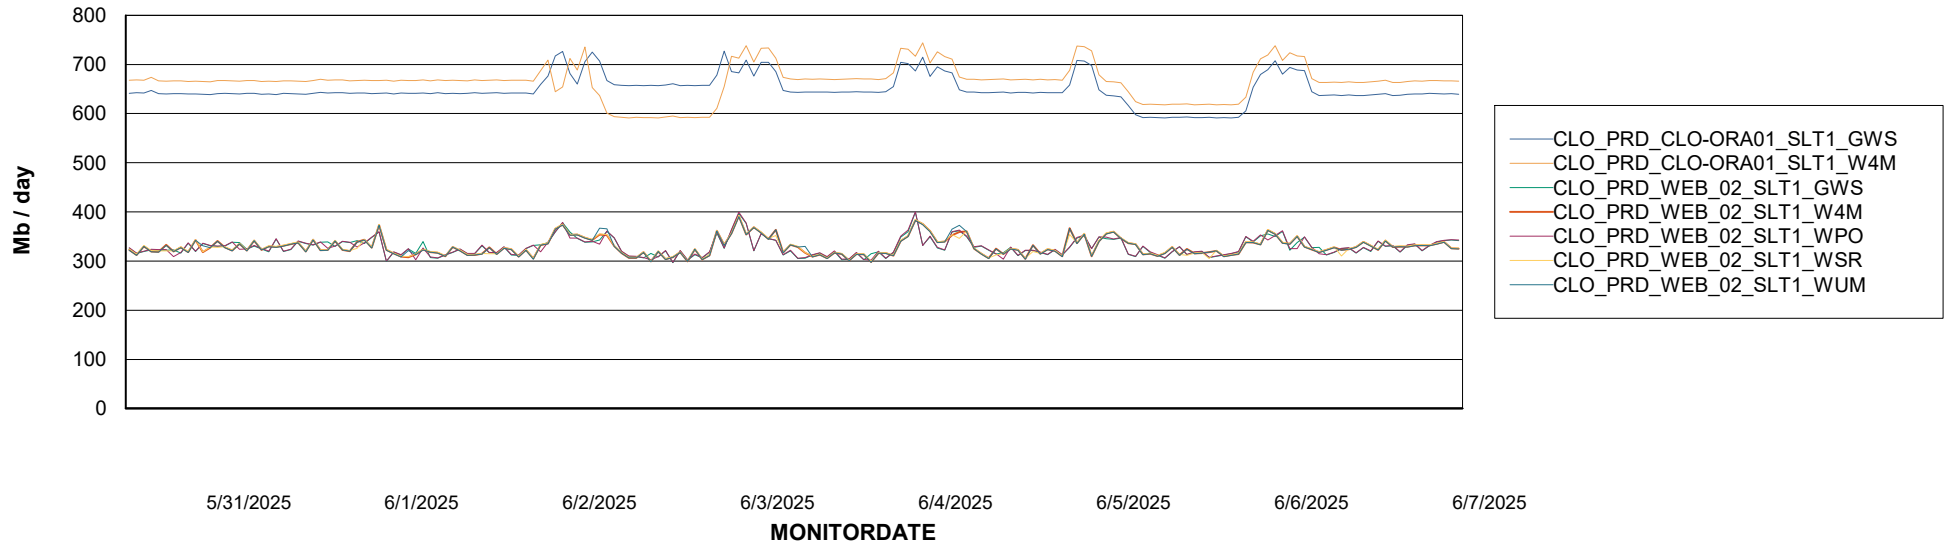

ABSolute Web Component Services

Avg memory used per ABS Web component