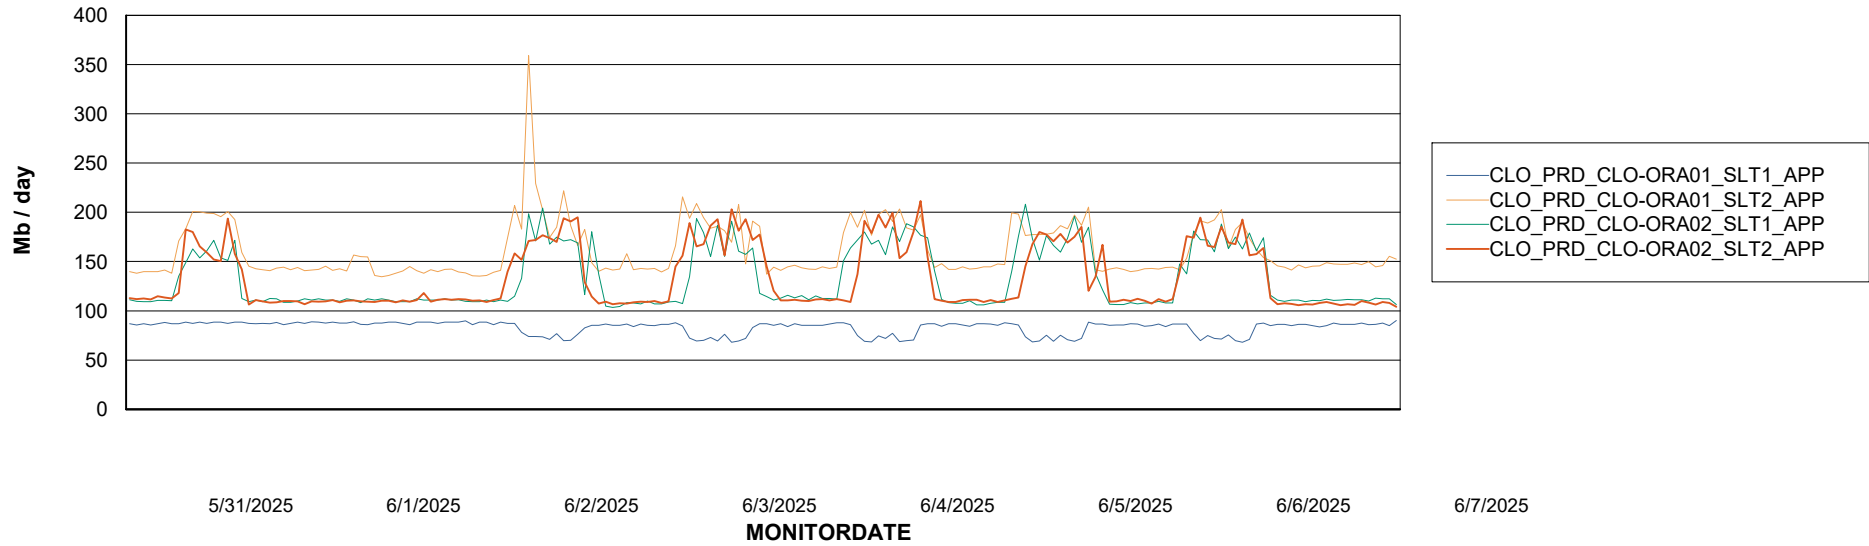

ABSSolute Application Server Services

Avg memory used per ABS Server Service