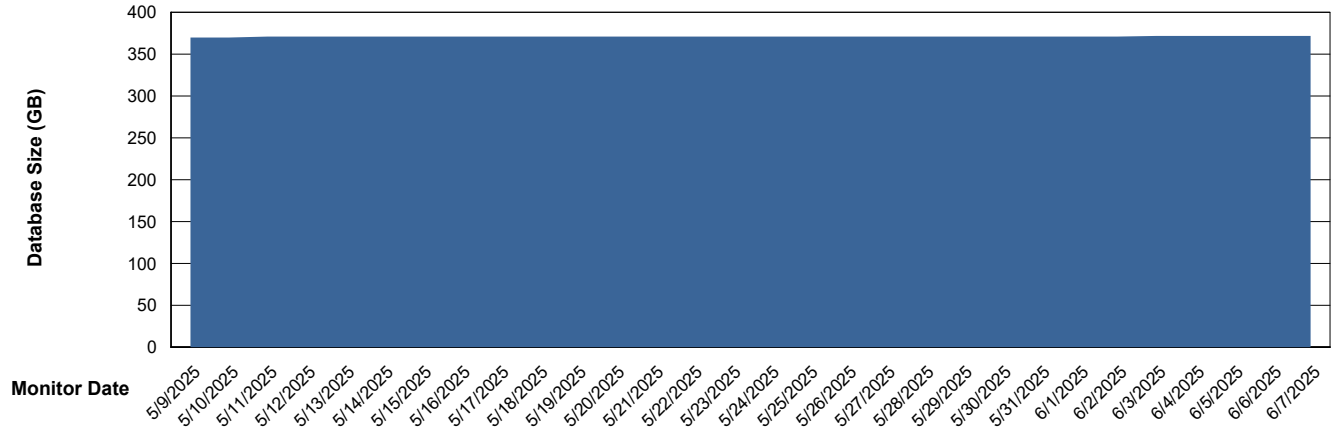

Database growth over last month

Database Tablespace CLO_PRD_CLO-ORA01_ABS1

Date	Tablespace Name	Filesize (Gb)	Usedsize (Gb)	Percentage free
6/7/2025	ABSDATA	117	95	18
	INDX	304	251	17
6/6/2025	ABSDATA	117	95	18
	INDX	304	251	17
6/5/2025	ABSDATA	117	95	18
	INDX	304	251	18
6/4/2025	ABSDATA	117	95	18
	INDX	304	251	18
6/3/2025	ABSDATA	117	95	18
	INDX	304	251	18
6/2/2025	ABSDATA	117	95	18
	INDX	304	250	18
6/1/2025	ABSDATA	117	95	18
	INDX	304	250	18