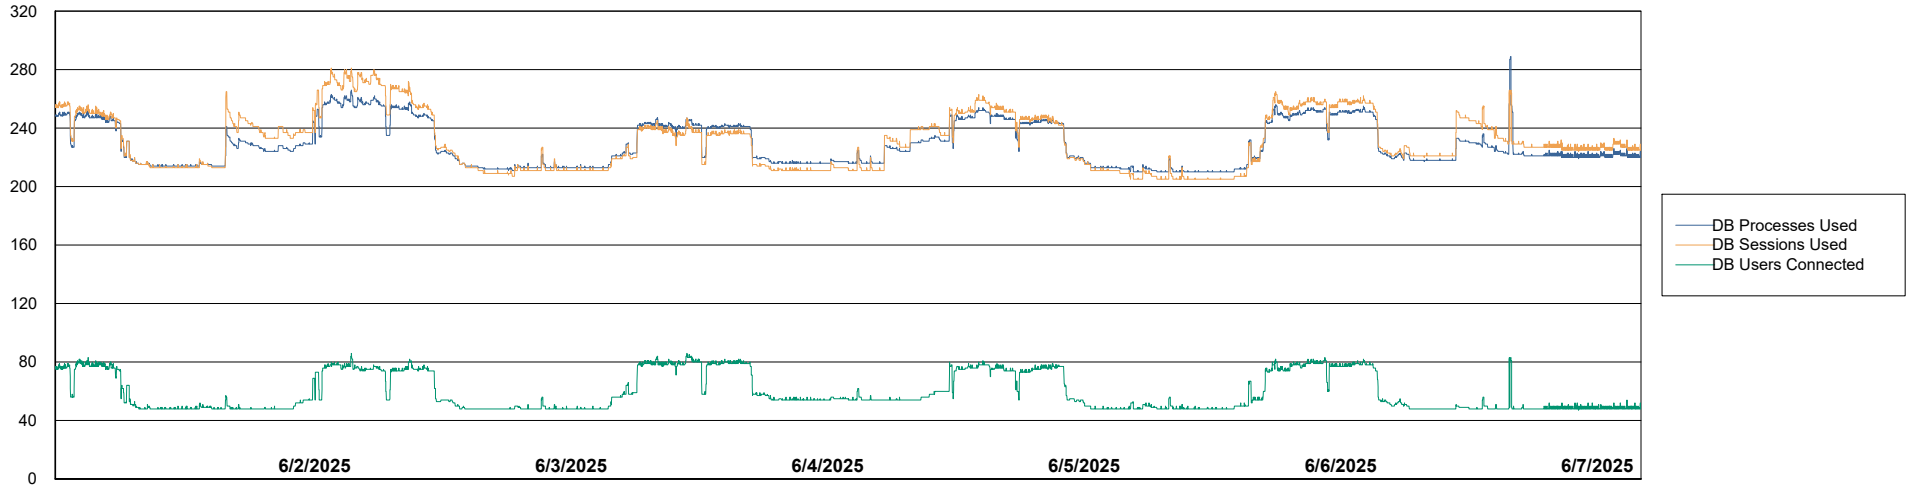

Database Performance CLO_PRD_CLO-ORA01_ABS1