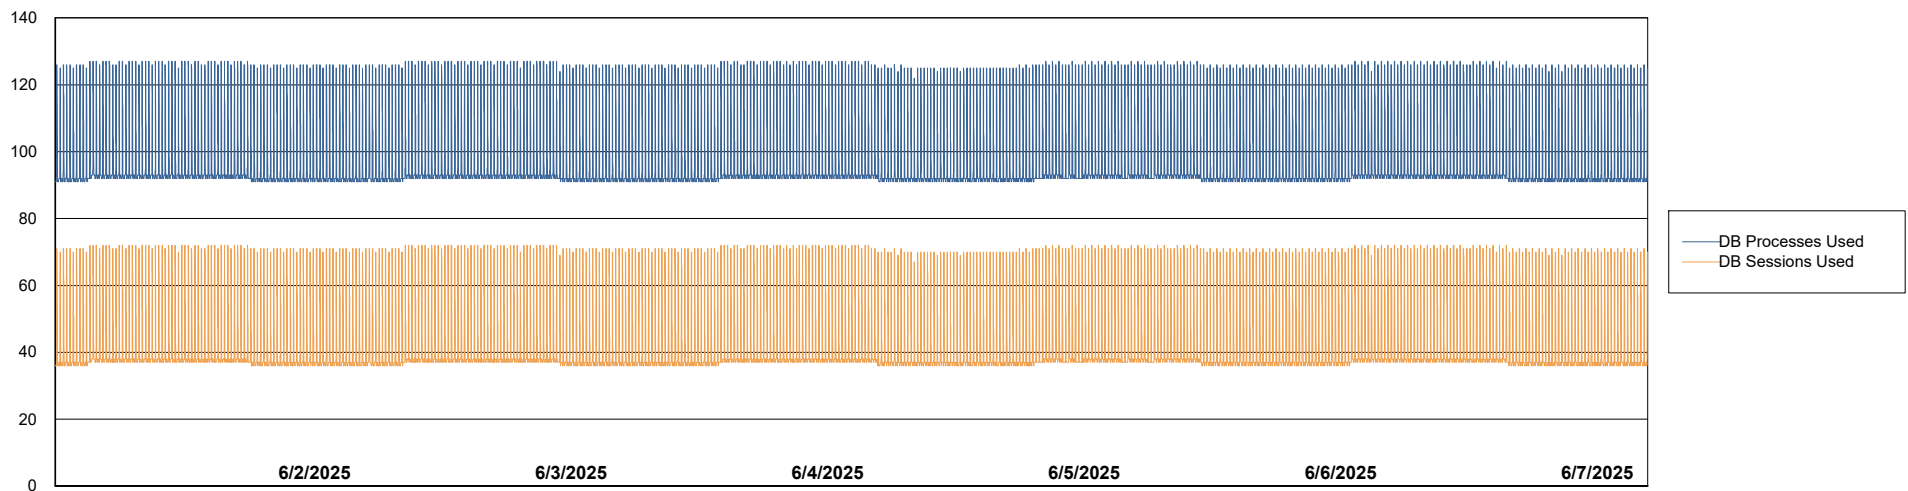

Database Performance CLO_PRD_CLO-ORA02_HSBABS1

DB Processes Max 1,000