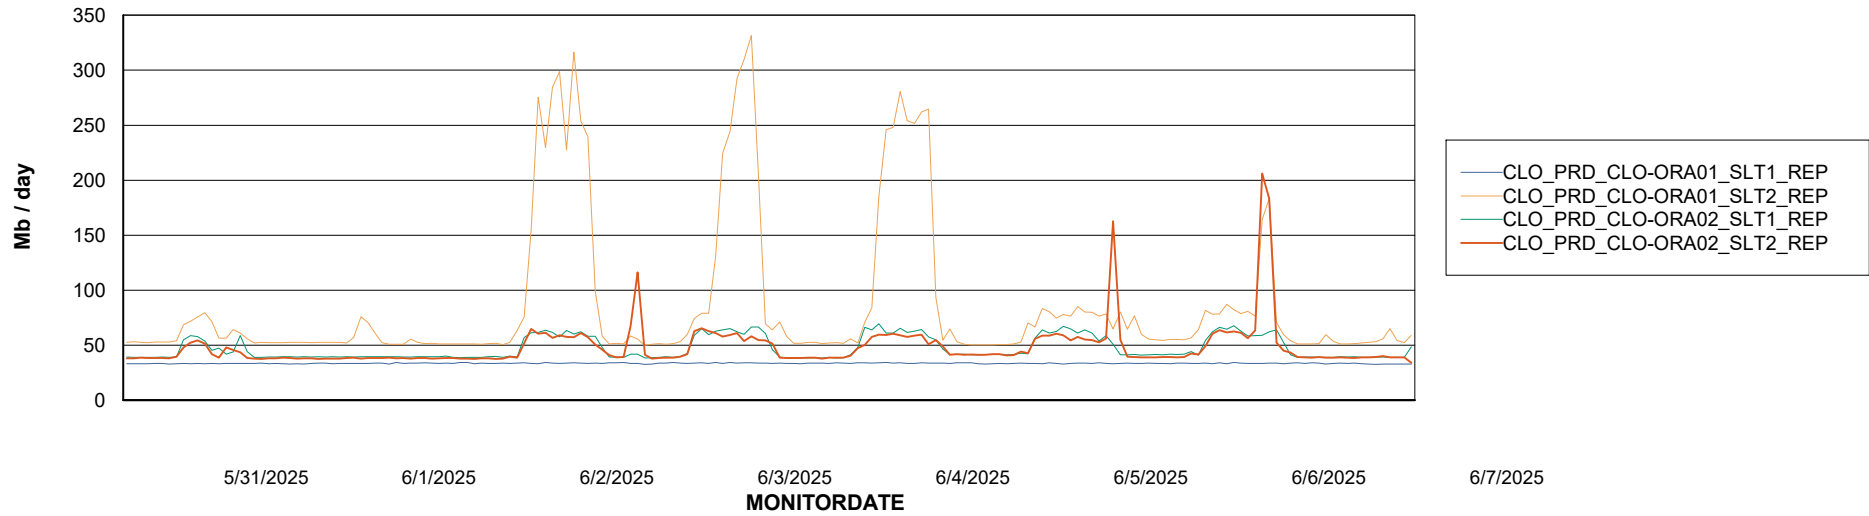

ABSSolute Application ReportServer Services

Avg memory used per ReportServer Service