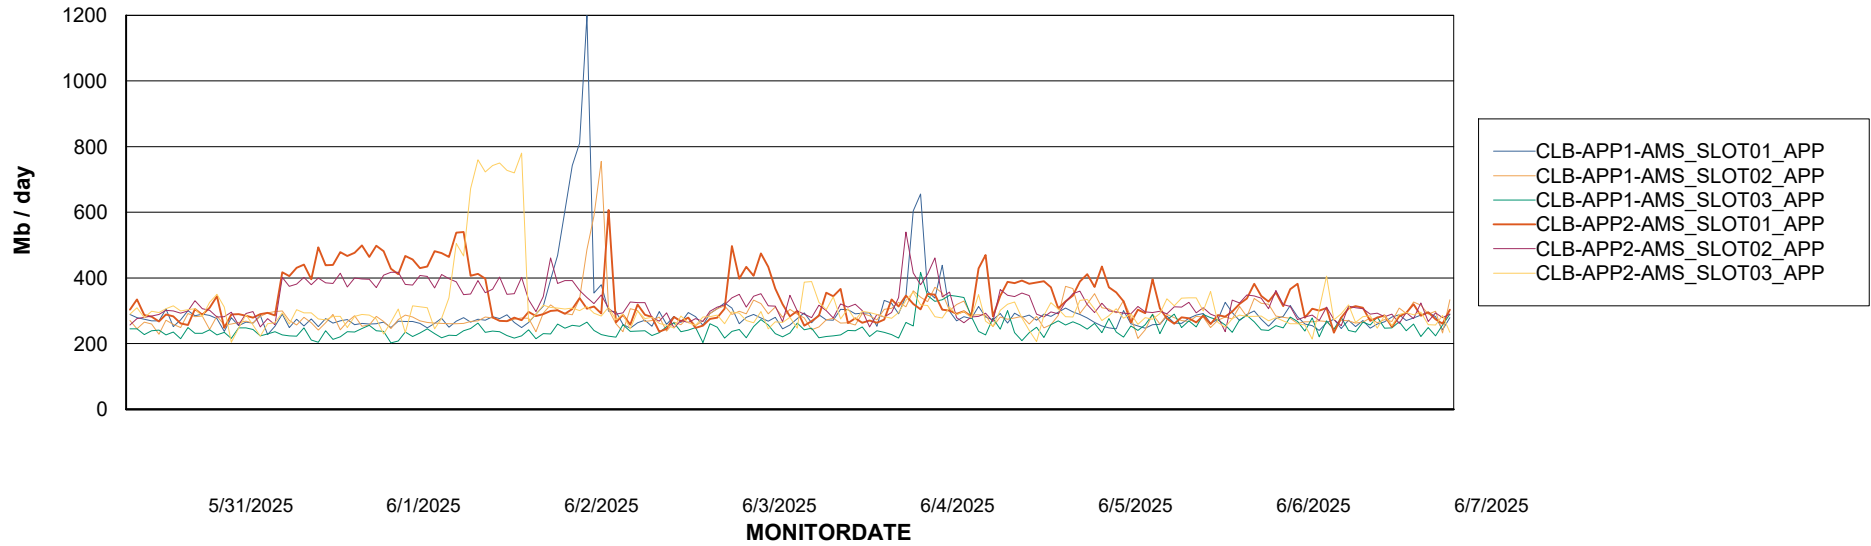

ABSSolute Application Server Services

Avg memory used per ABS Server Service