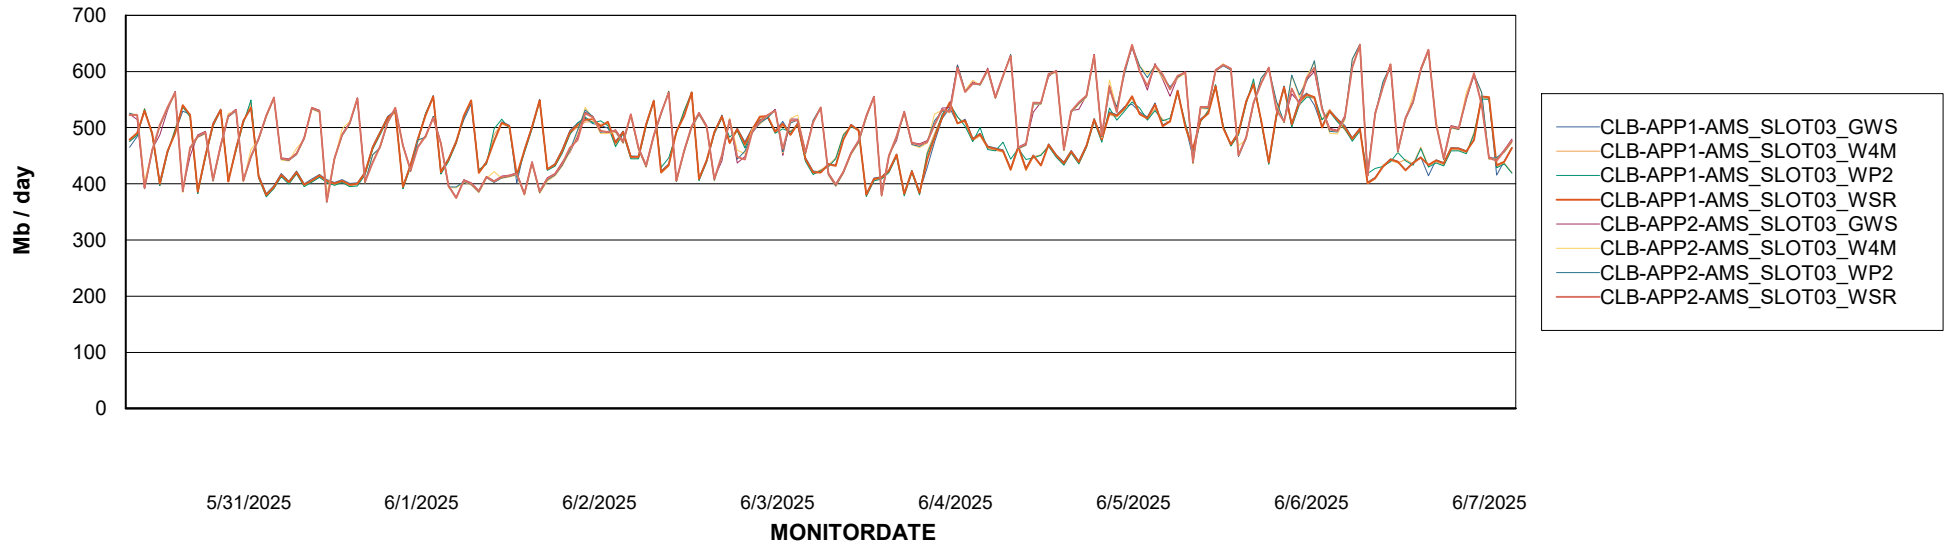

ABSSolute Web Component Services

Avg memory used per ABS Web component