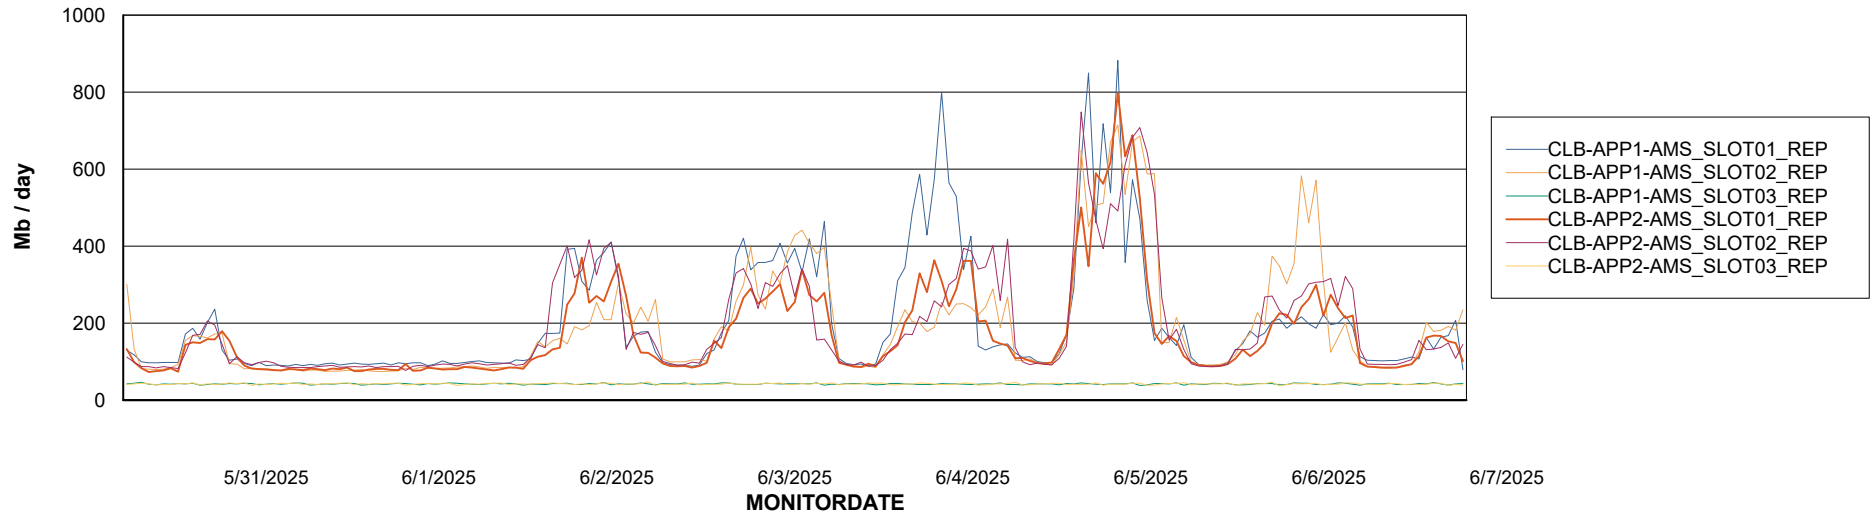

ABSSolute Application ReportServer Services

Avg memory used per ReportServer Service