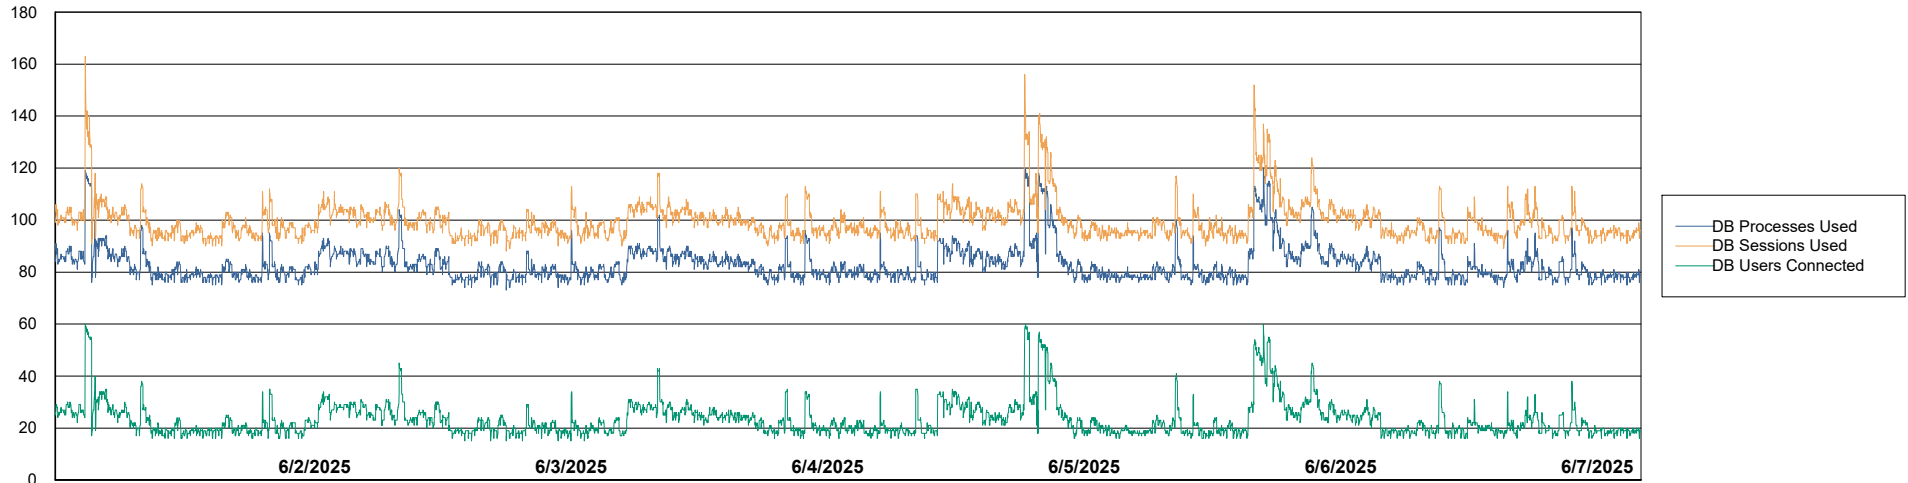

Database Performance   CLB-BI2-AMS_ABS1_DB