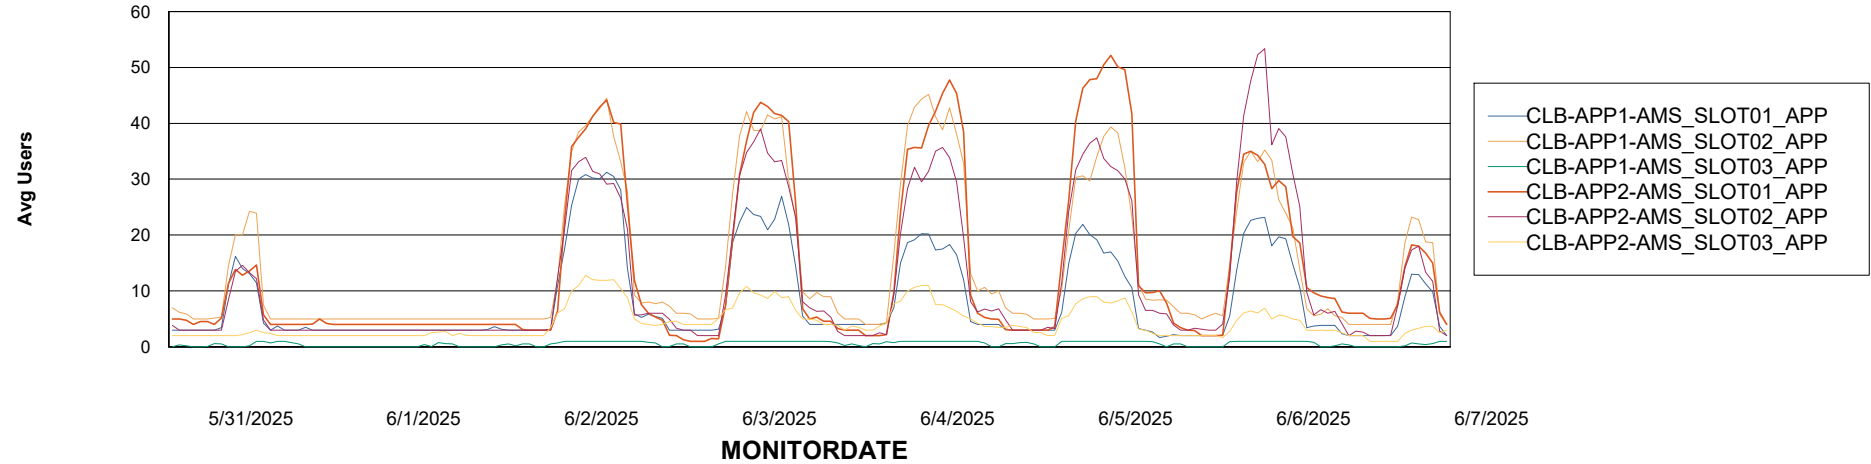

Avg users per day per ABS server