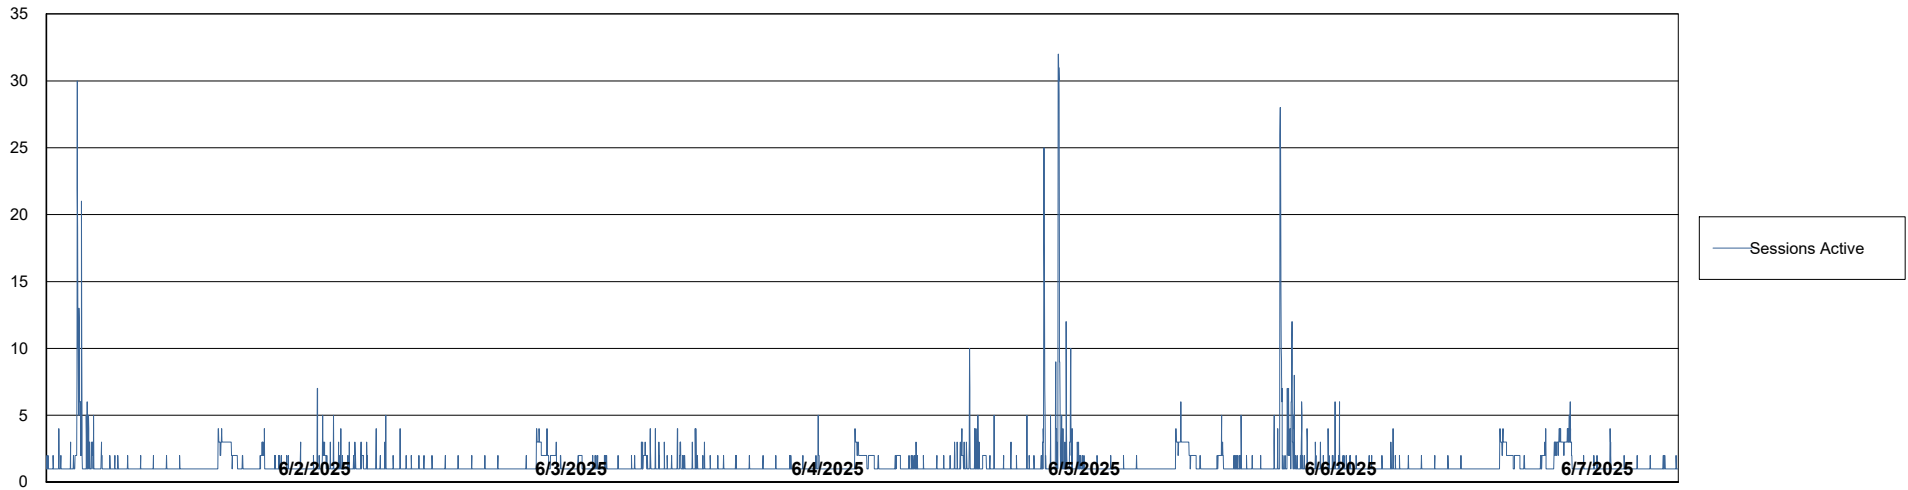

Database Performance   CLB-BI2-AMS_ABS1_DB