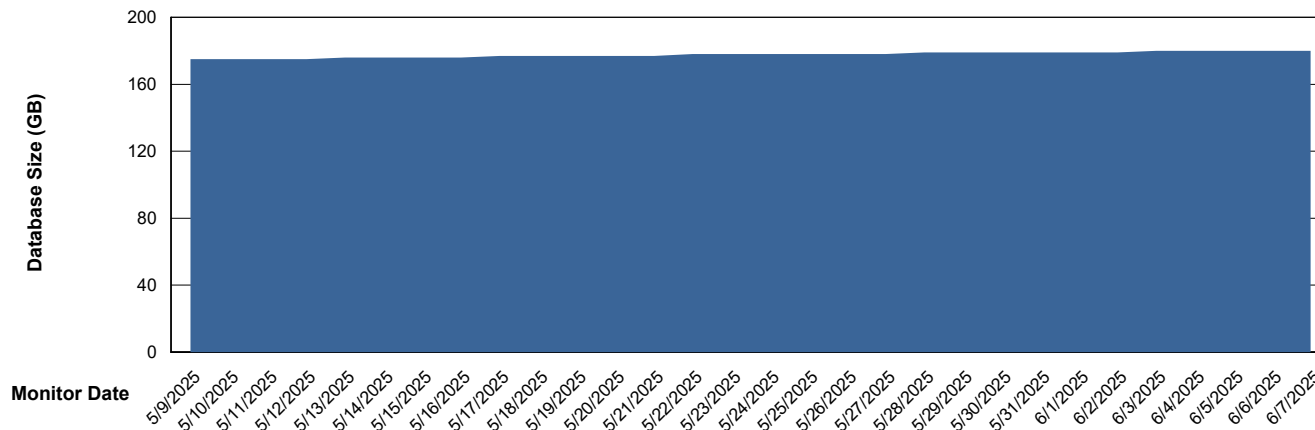

DATABASE SIZE CLB-BI2-AMS_ABS1_DB

Database growth over last month