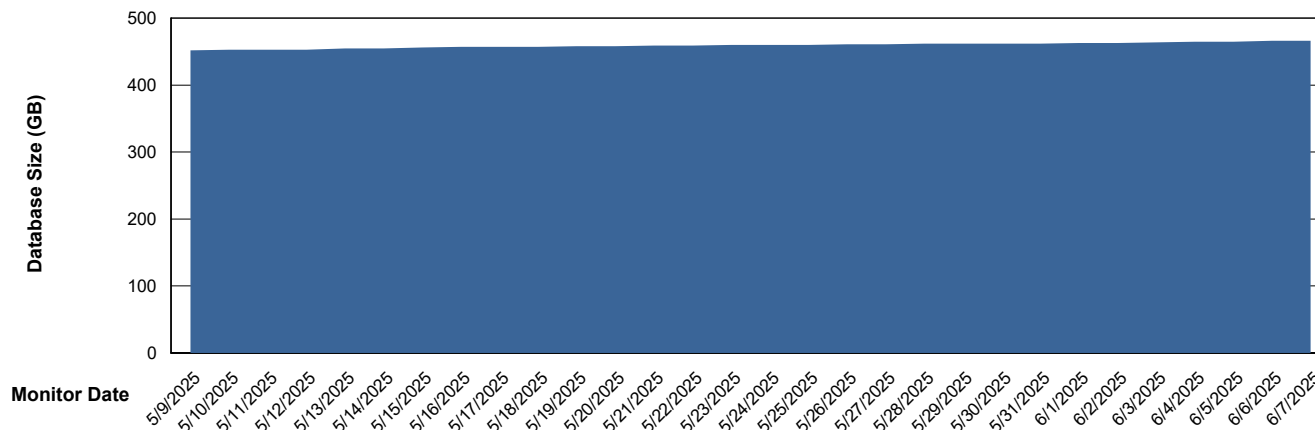

DATABASE SIZE CLB-DBS1-AMS_PROD_ABS1

Database growth over last month