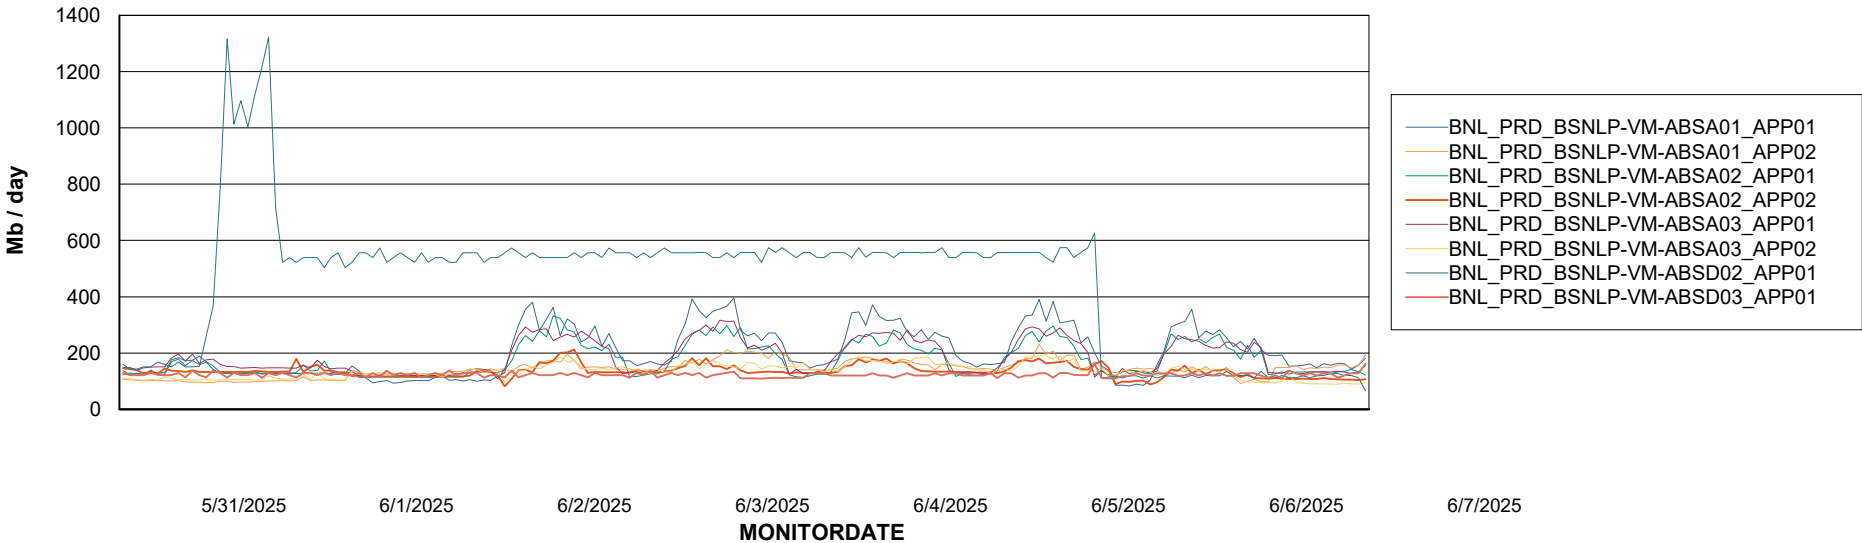

ABSSolute Application Server Services

Avg memory used per ABS Server Service