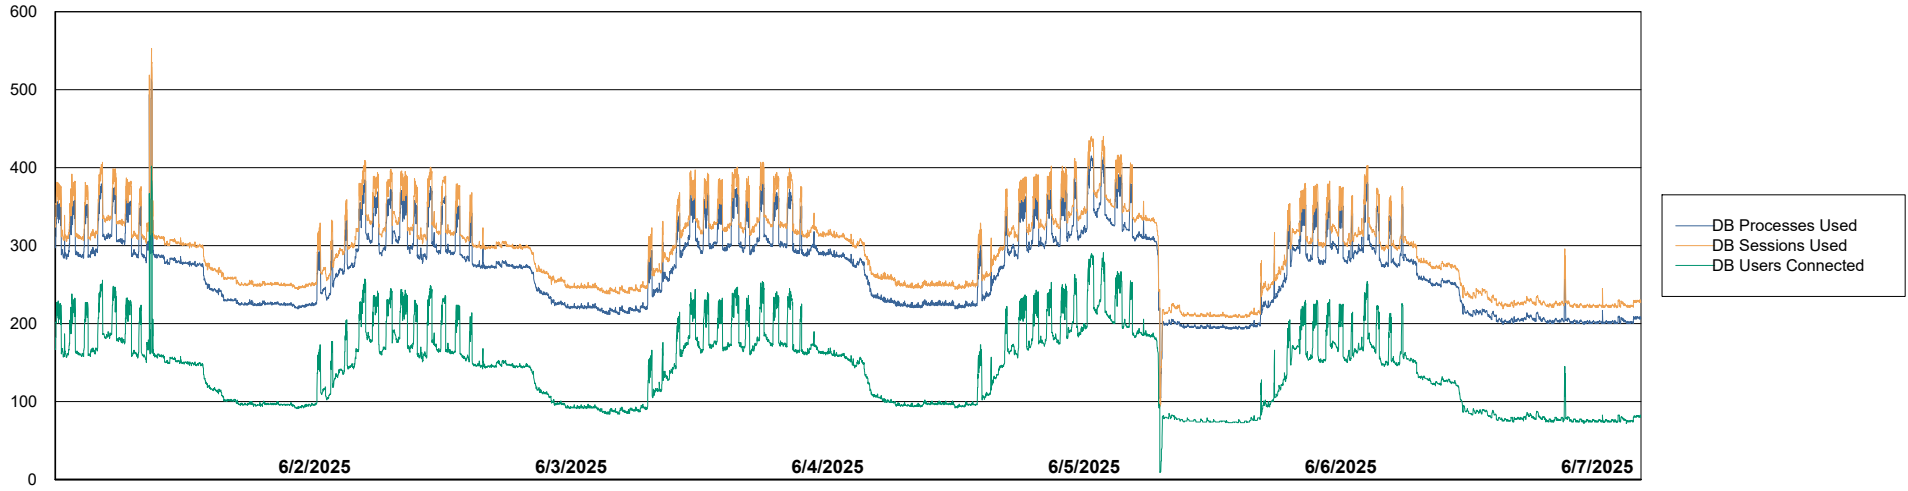

Weekly SLA Customer Report

Customer BNL_Production
Database ID 83

Database Performance BNLDB_Production

Weekly SLA Customer Report

Customer BNL_Production
Database ID 83

Database Performance BNLDB_Standby

DB Processes Max 1,000
DB Processes Max 0
DB Processes Max 4