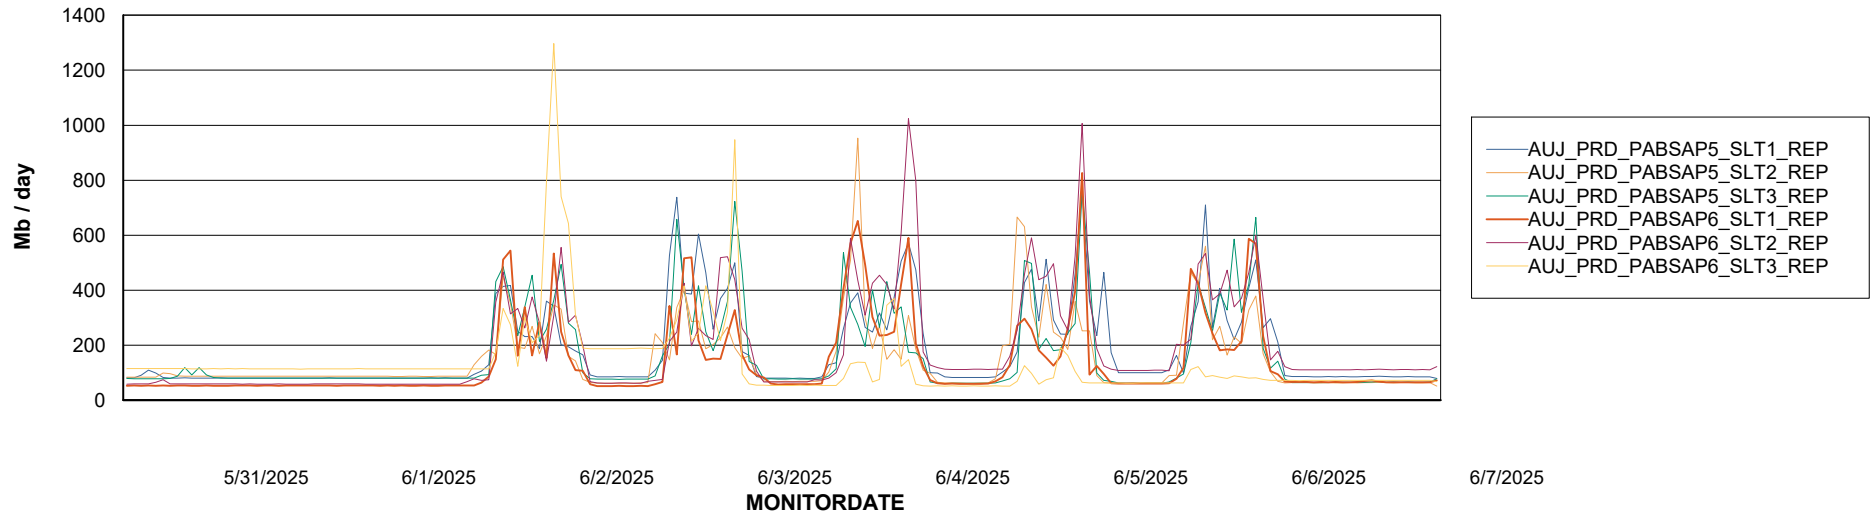

ABSSolute Application ReportServer Services

Avg memory used per ReportServer Service