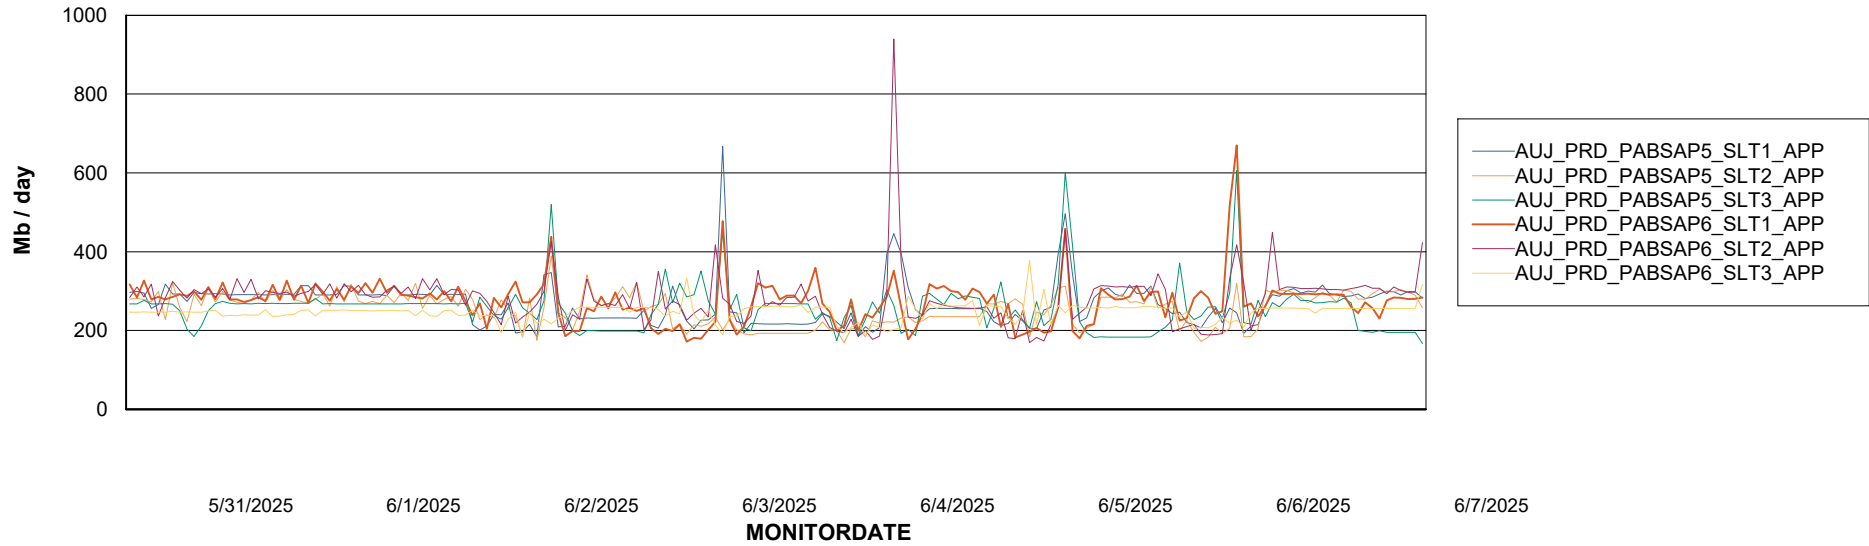

ABSSolute Application Server Services

Avg memory used per ABS Server Service