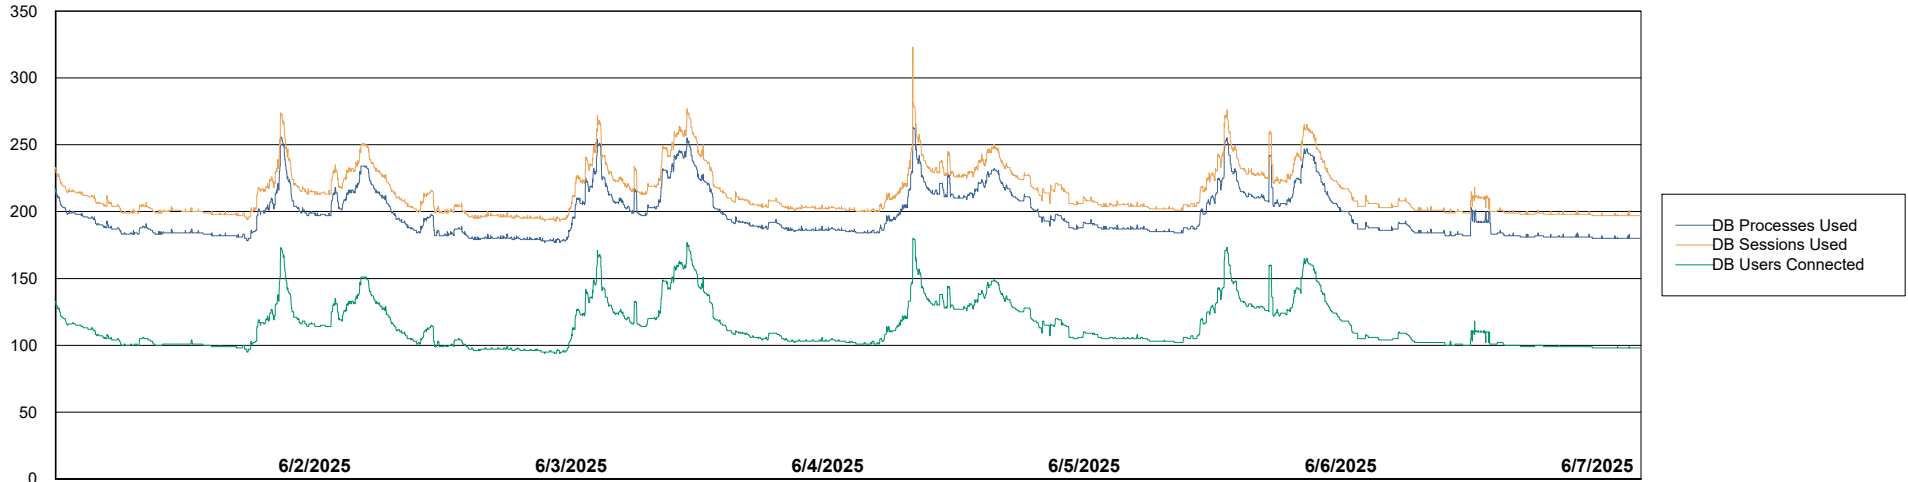

Database Performance AUJ_DB3_Primary