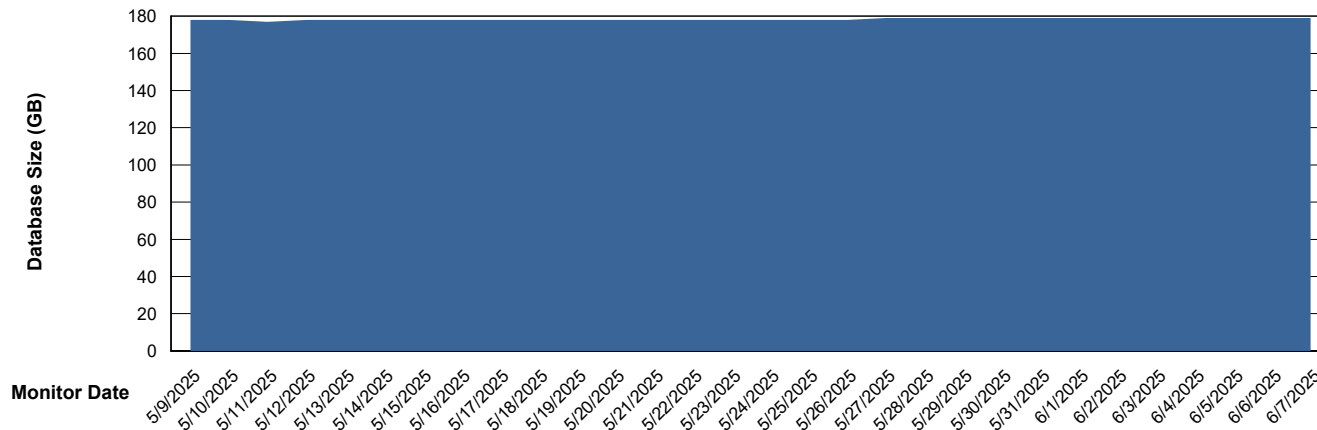

Customer AUJ_Production
Database ID 41

Database Performance AUJ_DB3_Primary

Weekly SLA Customer Report

Customer AUJ_Production
Database ID 41

DATABASE SIZE AUJ_ABSEM3_DB

Database growth over last month

DATABASE SIZE AUJ_BI3_DB

Database growth over last month

Weekly SLA Customer Report

Customer AUJ_Production
Database ID 41

DATABASE SIZE AUJ_DB3_Primary

Database growth over last month

Weekly SLA Customer Report

Customer AUJ_Production
Database ID 41