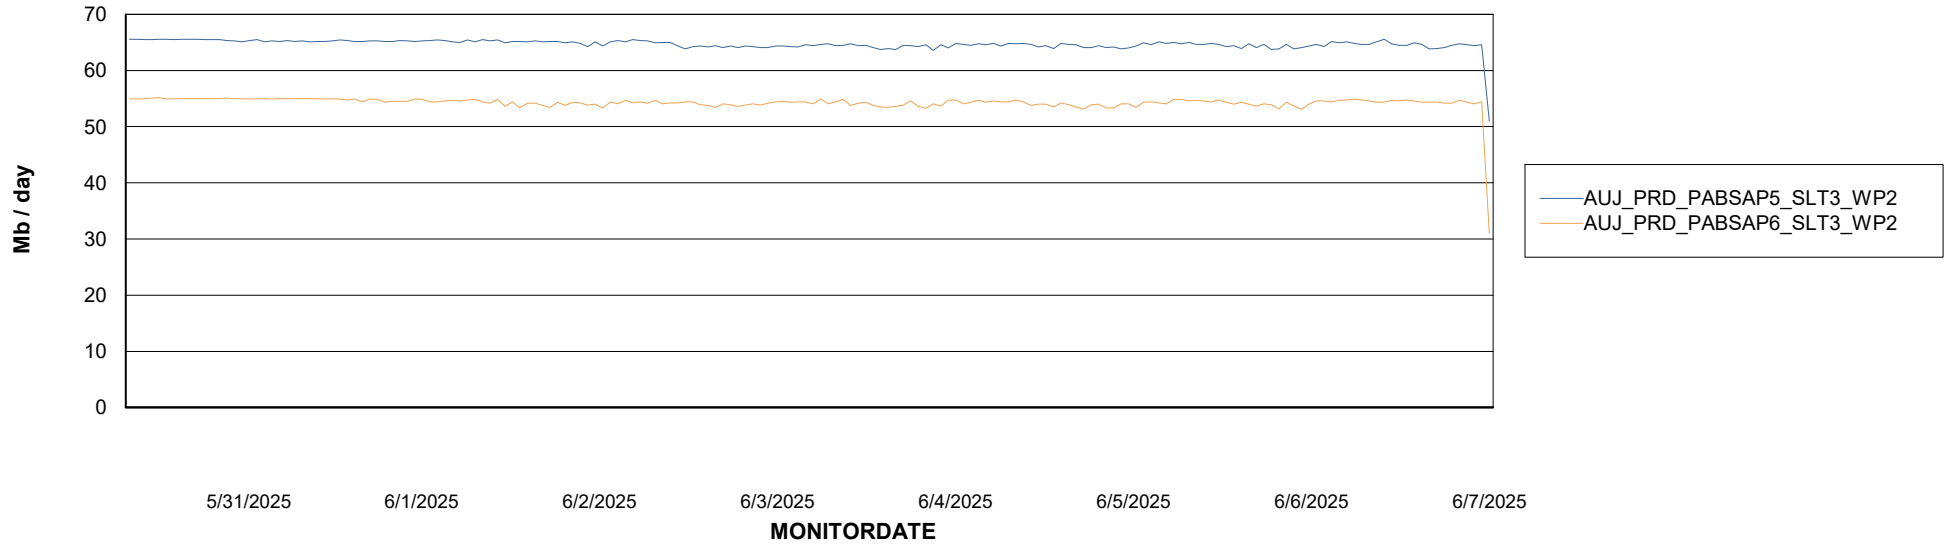

ABSSolute Application ReportServer Services

Avg memory used per ReportServer Service

Weekly SLA Customer Report

Customer AUJ_Production
Database ID 41

ABSSolute Web Component Services

Avg memory used per ABS Web component