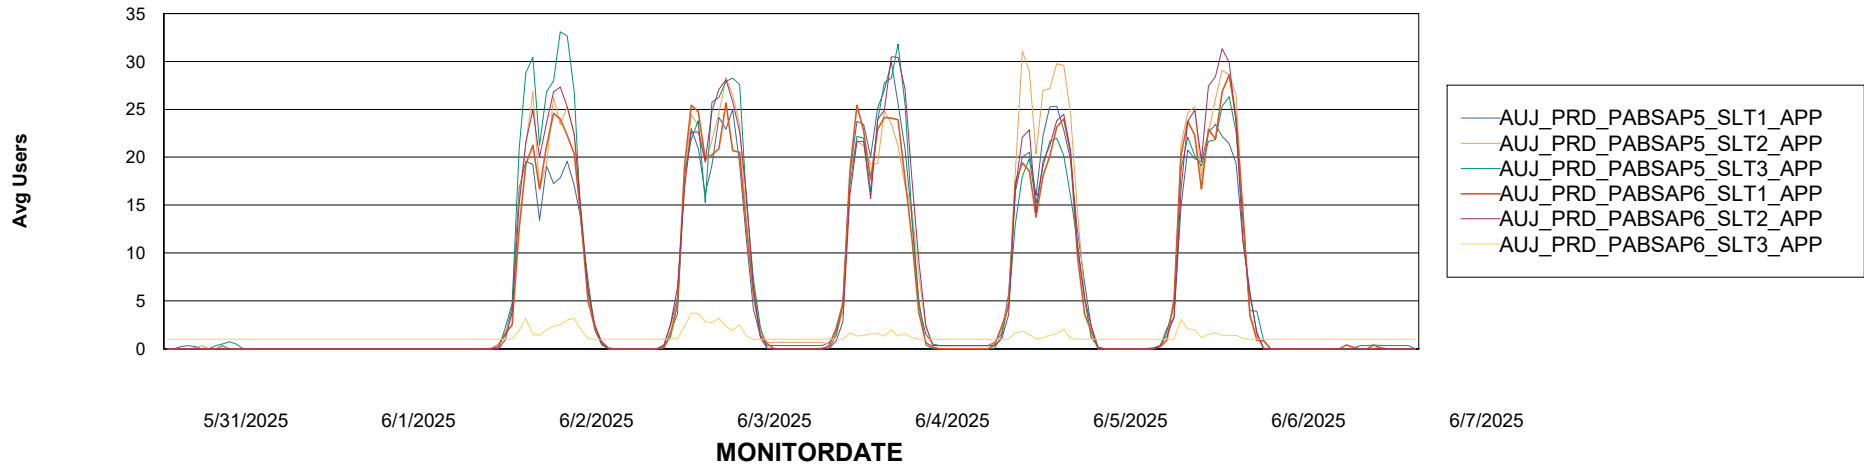

Weekly SLA Customer Report

Customer AUJ_Production
Database ID 41

ABSSolute Application Server Services

Avg memory used per ABS Server Service

Avg users per day per ABS server

Weekly SLA Customer Report

Customer AUJ_Production
Database ID 41