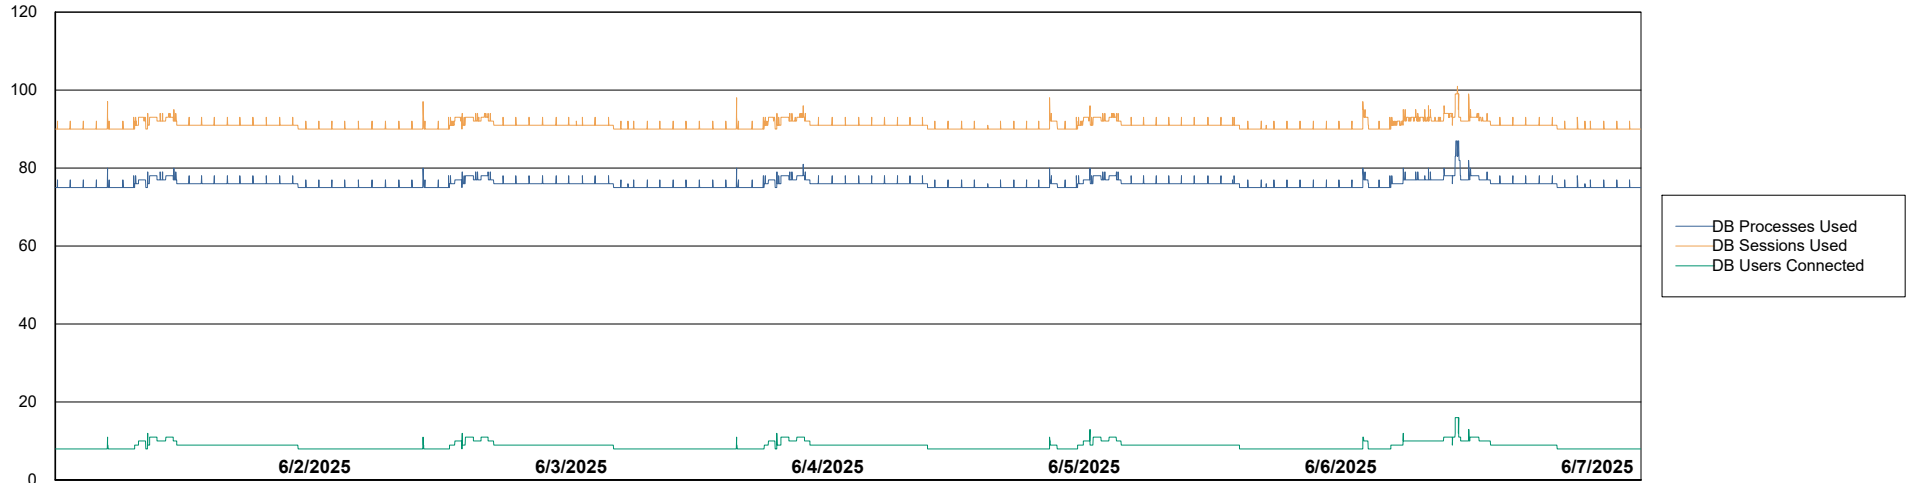

Weekly SLA Customer Report

Customer AUJ_Production
Database ID 41

Database Performance AUJ_ABSEM3_DB

Weekly SLA Customer Report

Customer AUJ_Production
Database ID 41

Database Performance AUJ_BI3_DB

Weekly SLA Customer Report