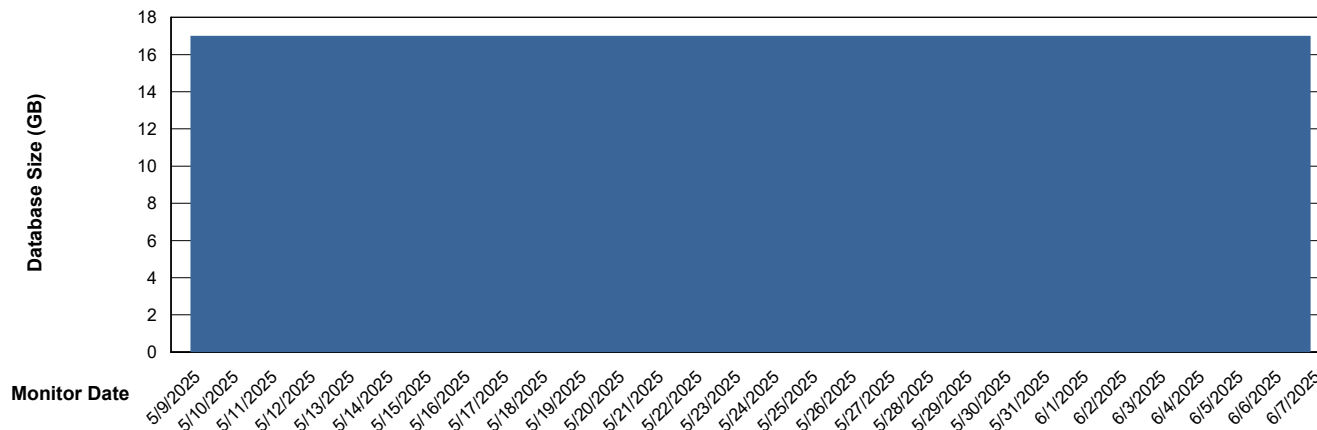

Customer AUJ_Production
Database ID 41

Database Performance AUJ_DB3_Primary

Weekly SLA Customer Report

Customer AUJ_Production
Database ID 41

DATABASE SIZE AUJ_ABSEM3_DB

Database growth over last month

DATABASE SIZE AUJ_BI3_DB

Database growth over last month

Weekly SLA Customer Report

Customer AUJ_Production
Database ID 41

DATABASE SIZE AUJ_DB3_Primary

Database growth over last month

Weekly SLA Customer Report

Customer AUJ_Production
Database ID 41