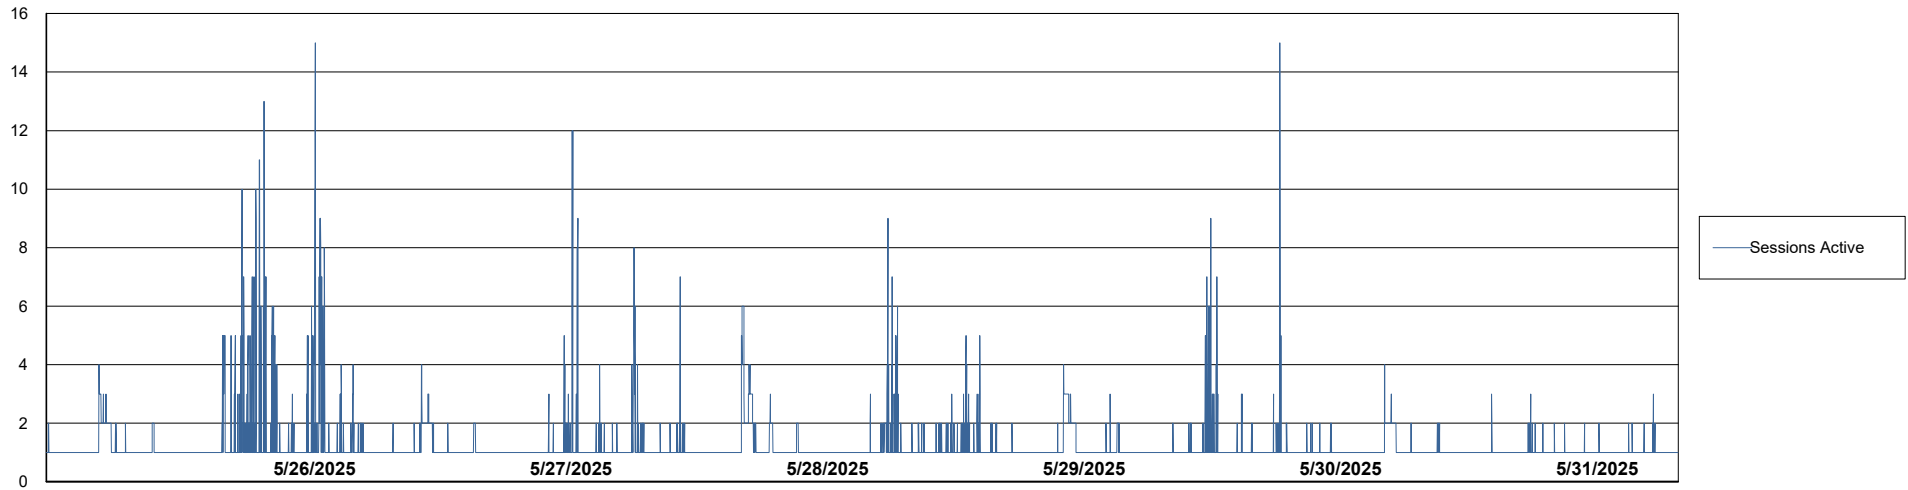

Harddisk Usage XMX_PROD_ABSWEB02

	Free disk space on / (%)	Total disk space on / (Gb)	Used disk space on / (Gb)	Free disk space on /abs (%)	Total disk space on /abs (Gb)	Used disk space on /abs (Gb)
5/31/2025	95	150	8	87	50	7
5/30/2025	95	150	8	87	50	7
5/29/2025	95	150	8	87	50	7
5/28/2025	95	150	8	87	50	7
5/27/2025	95	150	8	87	50	7
5/26/2025	95	150	8	87	50	7
5/25/2025	95	150	8	87	50	7

Weekly SLA Customer Report

Customer XMX Production (24/7)
Database ID 146

Database Performance XMX_PROD_ABSDB01_PRDB_ABS1

Weekly SLA Customer Report

Customer XMX Production (24/7)
Database ID 146

Database Performance XMX_PROD_ABSDB02_SBDB_HSBABS1