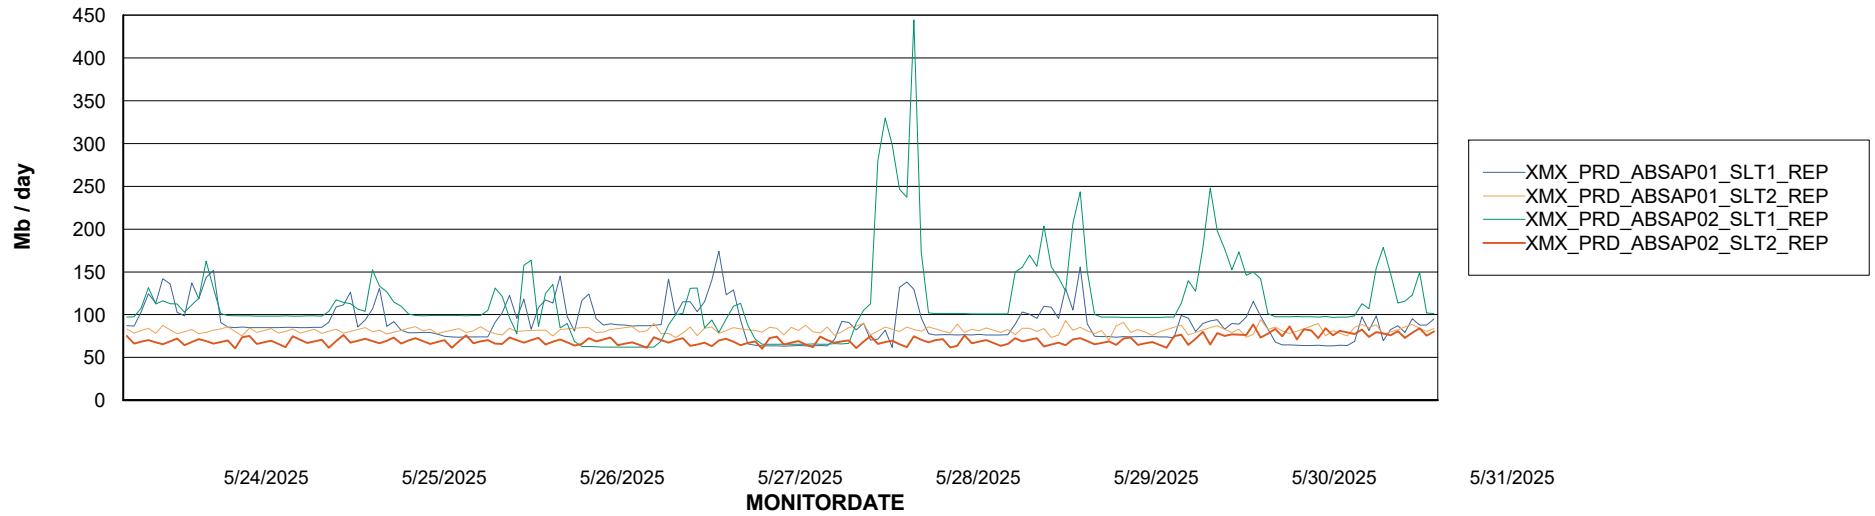

ABSSolute Application ReportServer Services

Avg memory used per ReportServer Service