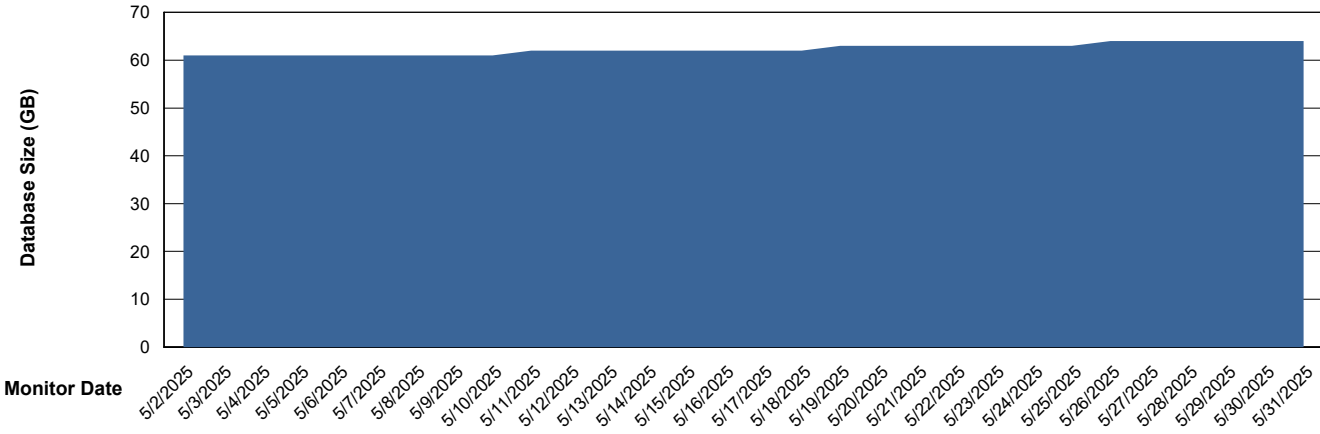

Weekly SLA Customer Report

Customer XMX Production (24/7)
Database ID 146

Database Performance XMX_PROD_ABSDB01_PRDB_ABS1

Weekly SLA Customer Report

Customer XMX Production (24/7)
Database ID 146

Database Performance XMX_PROD_ABSDB02_SBDB_HSBABS1

DB Processes Max 4
DB Processes Max 1,000
DB Processes Max 0

Weekly SLA Customer Report

Customer XMX Production (24/7)
 Database ID 146

DATABASE SIZE XMX_PROD_ABSDB01_PRDB_ABS1

Database growth over last month

Database Tablespace XMX_PROD_ABSDB01_PRDB_ABS1

Date	Tablespace Name	Filesize (Gb)	Usedsize (Gb)	Percentage free
5/31/2025	ABSDATA	54	45	17
	INDX	8	0	100
5/30/2025	ABSDATA	54	45	17
	INDX	8	0	100
5/29/2025	ABSDATA	54	45	17
	INDX	8	0	100
5/28/2025	ABSDATA	54	45	17
	INDX	8	0	100
5/27/2025	ABSDATA	54	44	18
	INDX	8	0	100
5/26/2025	ABSDATA	54	44	18
	INDX	8	0	100
5/25/2025	ABSDATA	54	44	18
	INDX	8	0	100

Weekly SLA Customer Report

Customer XMX Production (24/7)
Database ID 146

Standby Database Health XMX Production (24/7)

Recovery lag for last 7 days

Weekly SLA Customer Report

Customer XMX Production (24/7)
Database ID 146