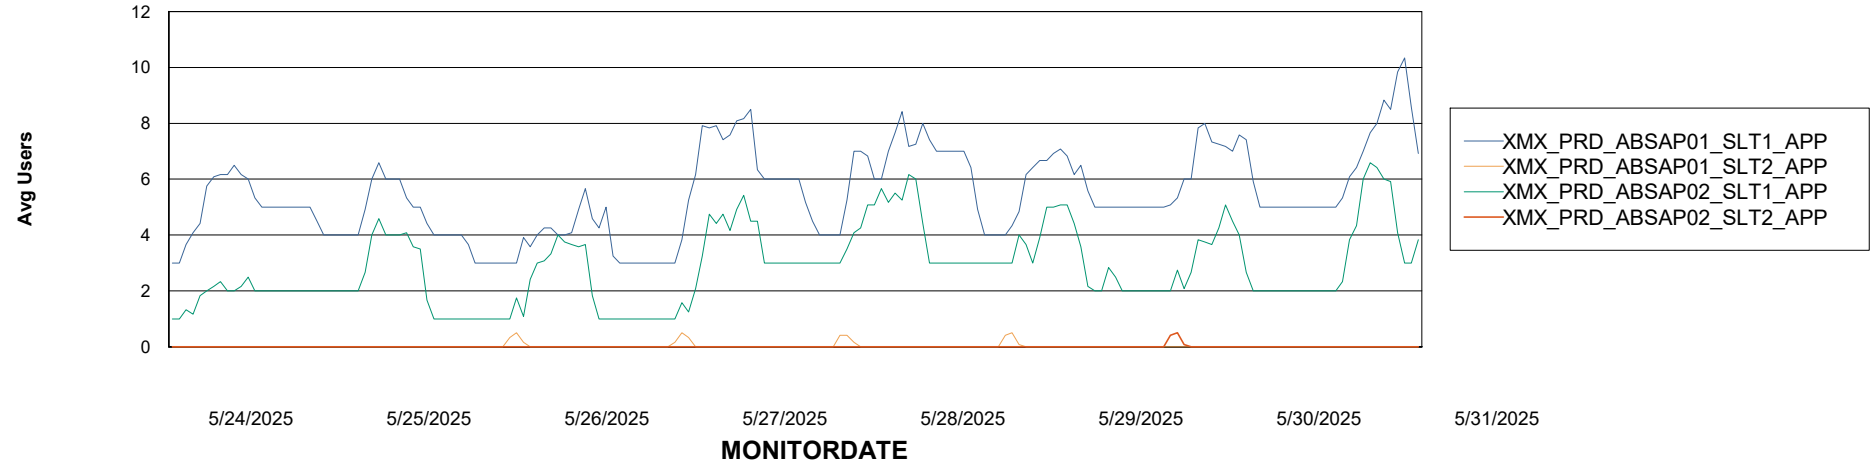

Weekly SLA Customer Report

Customer XMX Production (24/7)
Database ID 146

Standby Database Health XMX Production (24/7)

Recovery lag for last 7 days

Weekly SLA Customer Report

Customer XMX Production (24/7)
Database ID 146

ABSSolute Application Server Services

Avg memory used per ABS Server Service

Avg users per day per ABS server

Weekly SLA Customer Report

Customer XMX Production (24/7)
Database ID 146

ABSSolute Application ReportServer Services