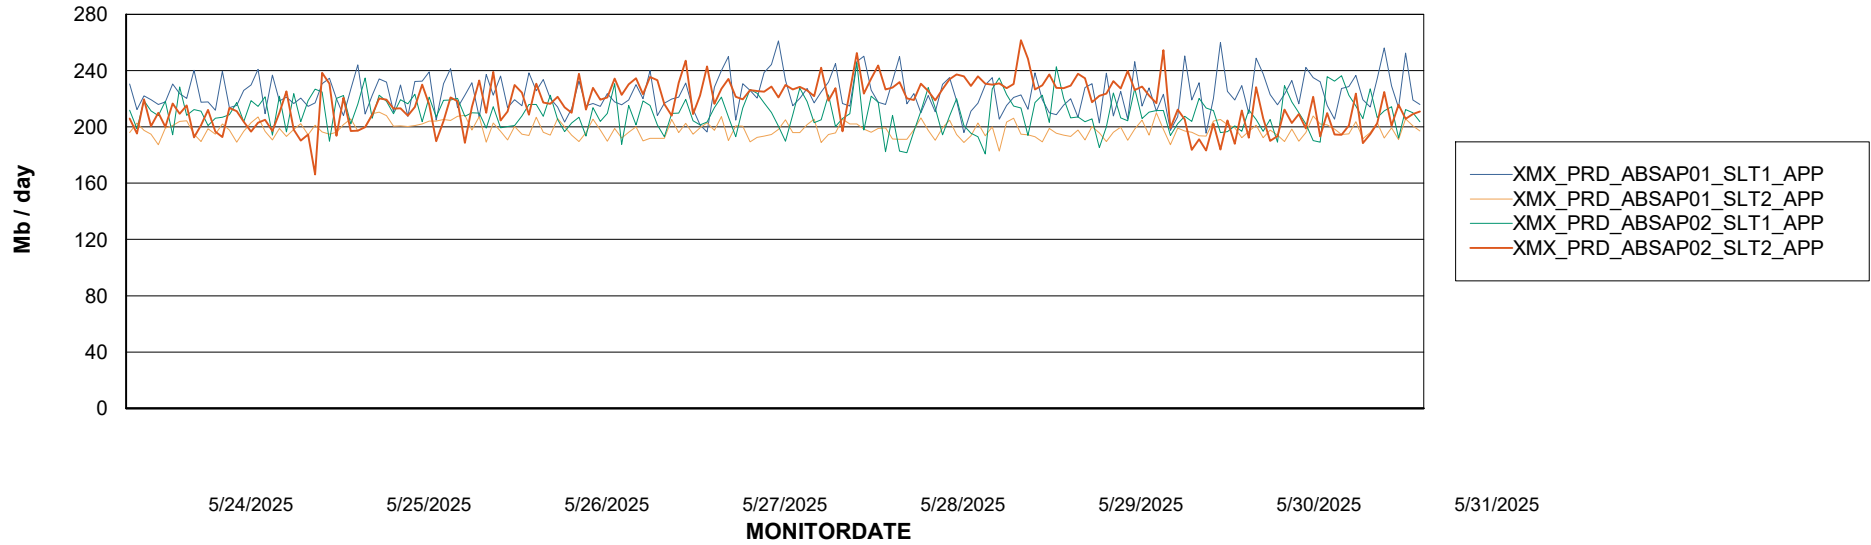

ABSSolute Application Server Services

Avg memory used per ABS Server Service