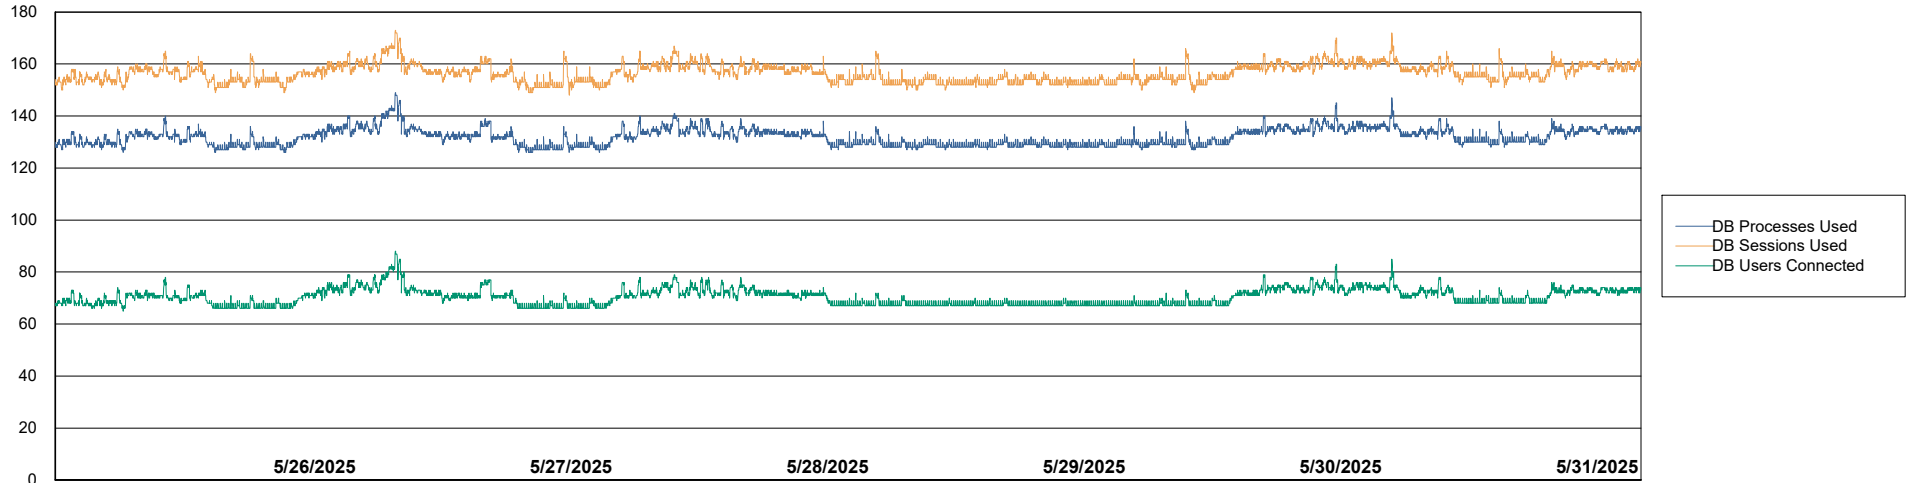

Database Performance VOS_PRD_ABSORA1-2022_ABS1