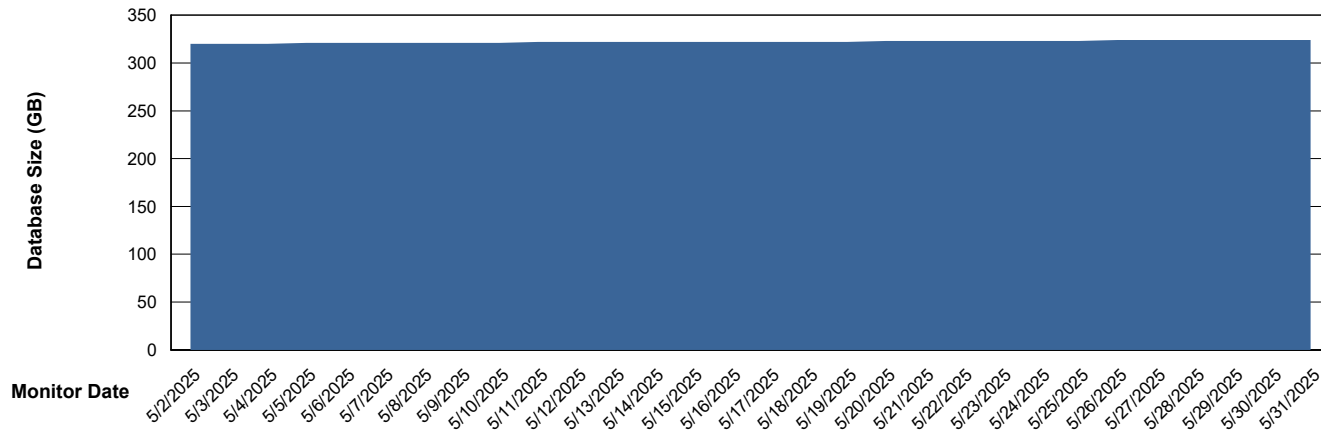

DB Processes Max 1,000

Weekly SLA Customer Report

Customer VOS_Production
Database ID 143

DATABASE SIZE VOS_PRD_ABSBI-2018_ABS1

Database growth over last month

DATABASE SIZE VOS_PRD_ABSBI-2025_ABS1

Database growth over last month