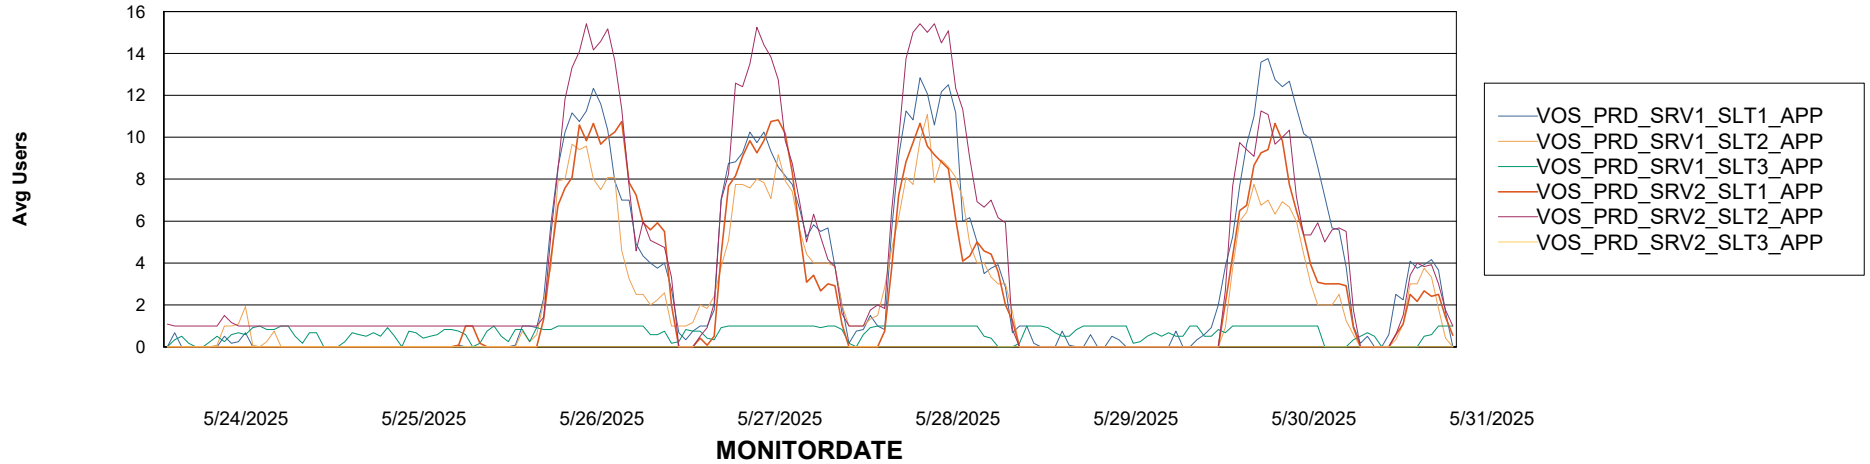

Avg users per day per ABS server