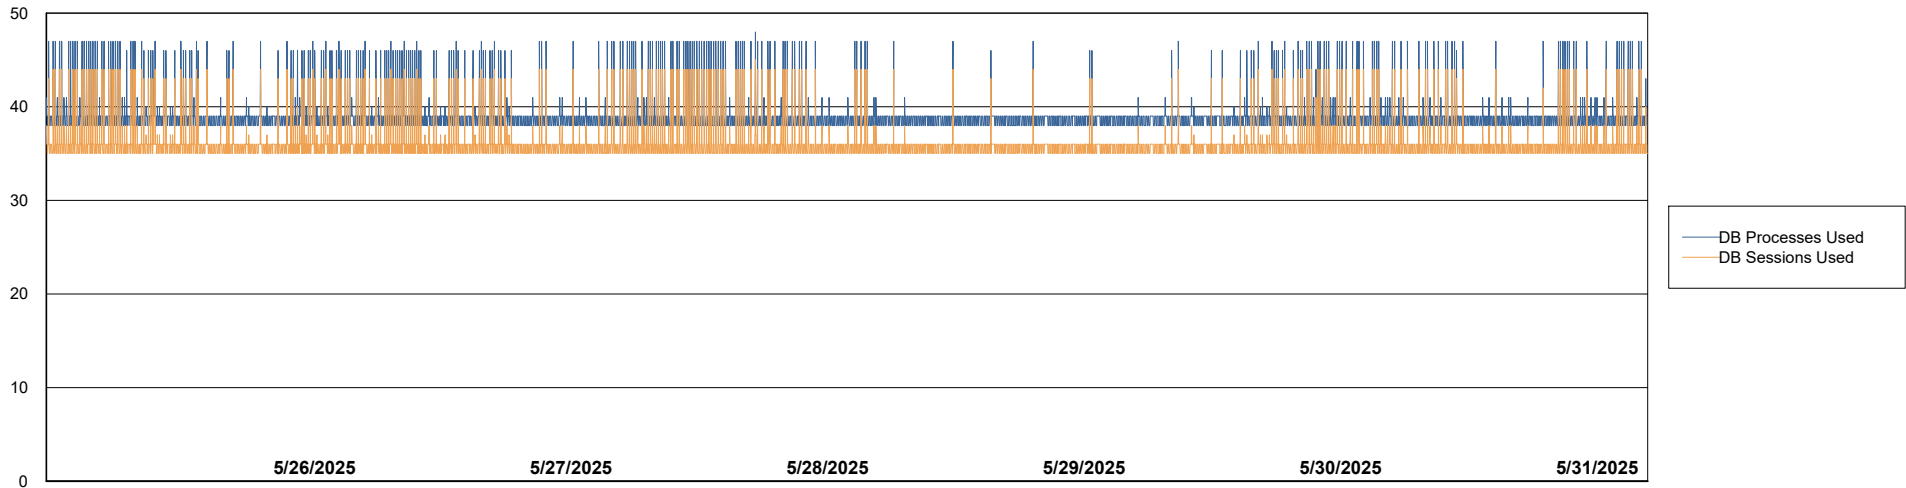

Database Performance VOS_PRD_ABSORA2-2022_HSBABS1

DB Processes Max 1,000