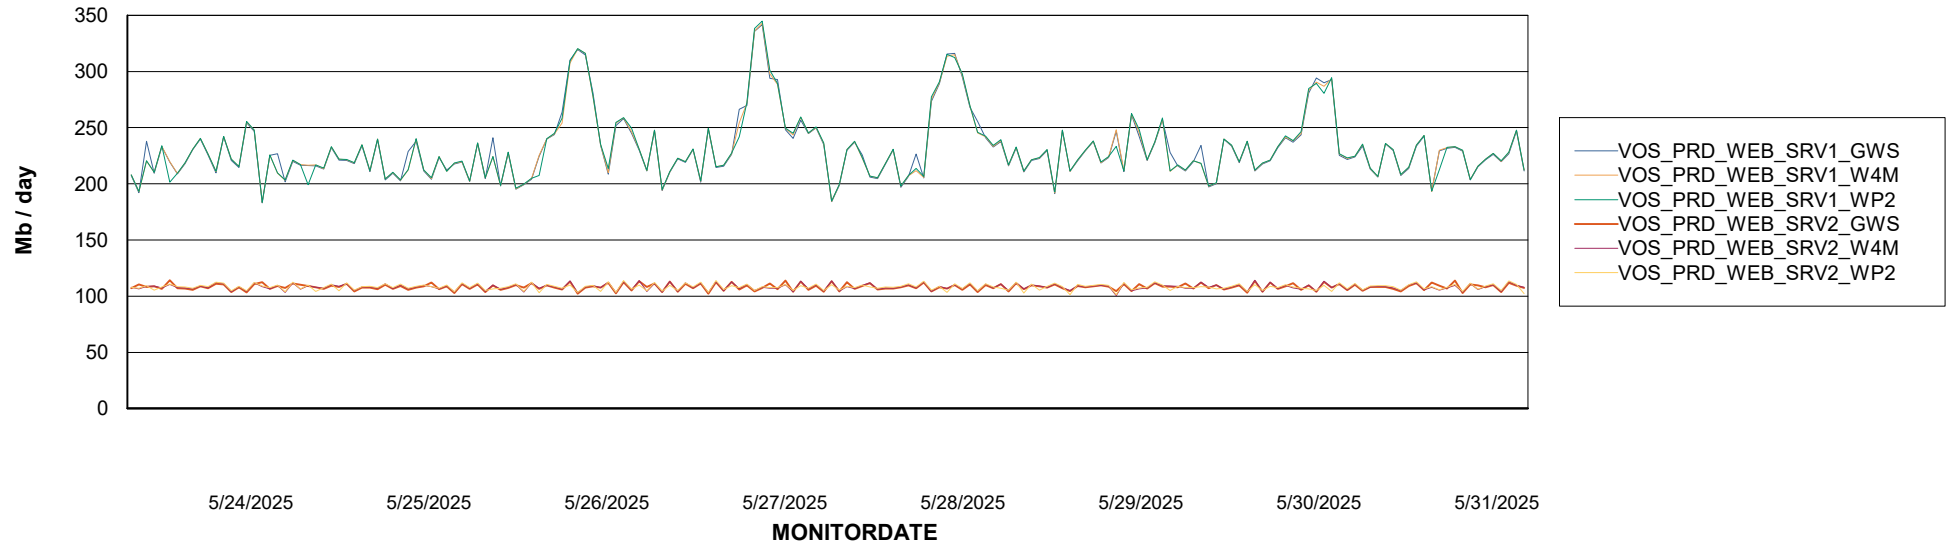

ABSSolute Web Component Services

Avg memory used per ABS Web component