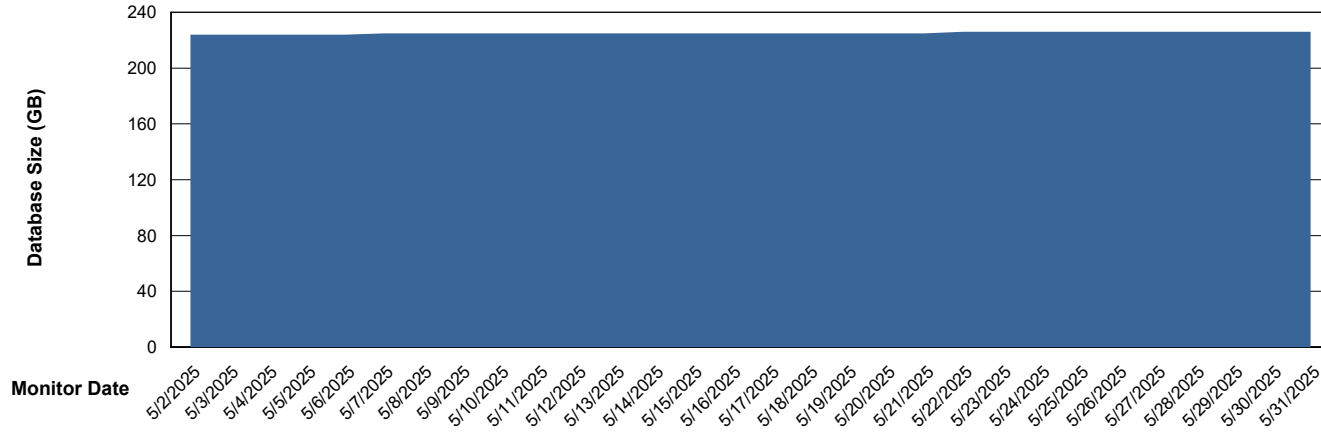

DB Processes Max 1,000

Weekly SLA Customer Report

Customer VOS_Production
Database ID 143

DATABASE SIZE VOS_PRD_ABSBI-2018_ABS1

Database growth over last month

DATABASE SIZE VOS_PRD_ABSBI-2025_ABS1

Database growth over last month