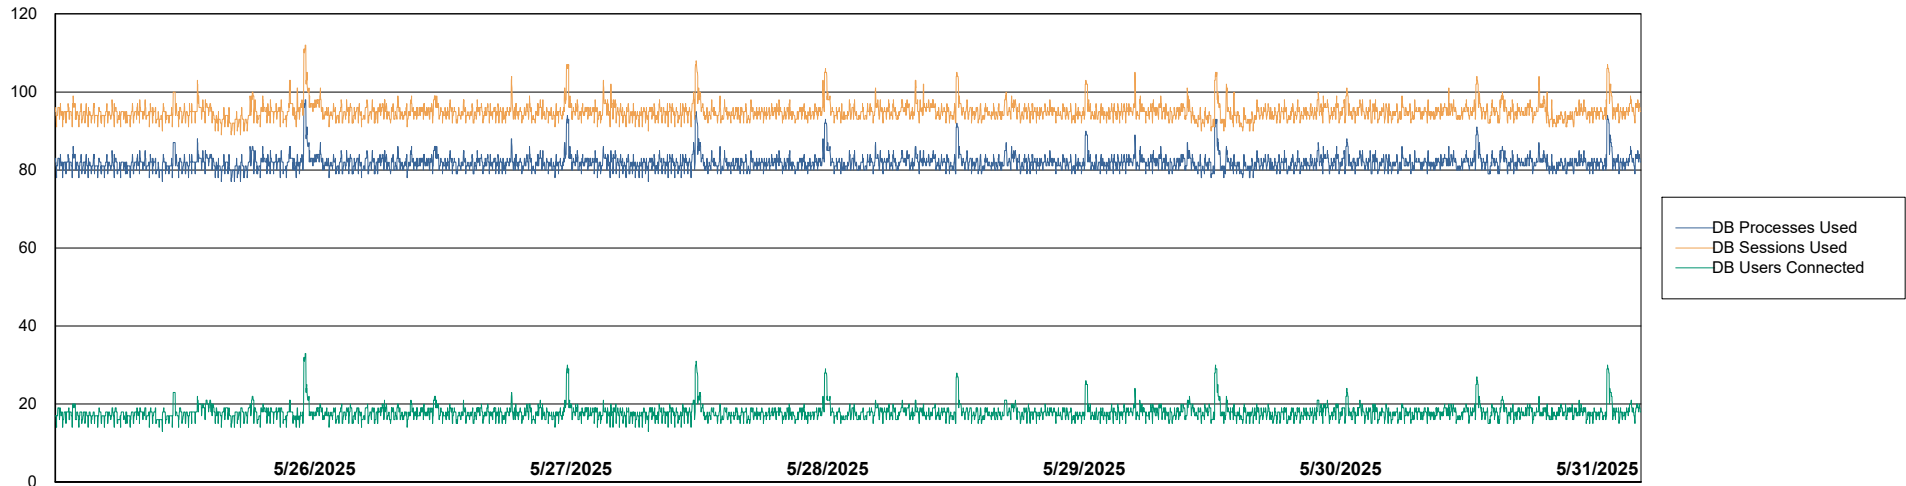

Weekly SLA Customer Report

Customer VOS_Production
Database ID 143

Database Performance VOS_PRD_ABSBI-2018_ABS1

Weekly SLA Customer Report

Customer VOS_Production
Database ID 143

Database Performance VOS_PRD_ABSBI-2025_ABS1