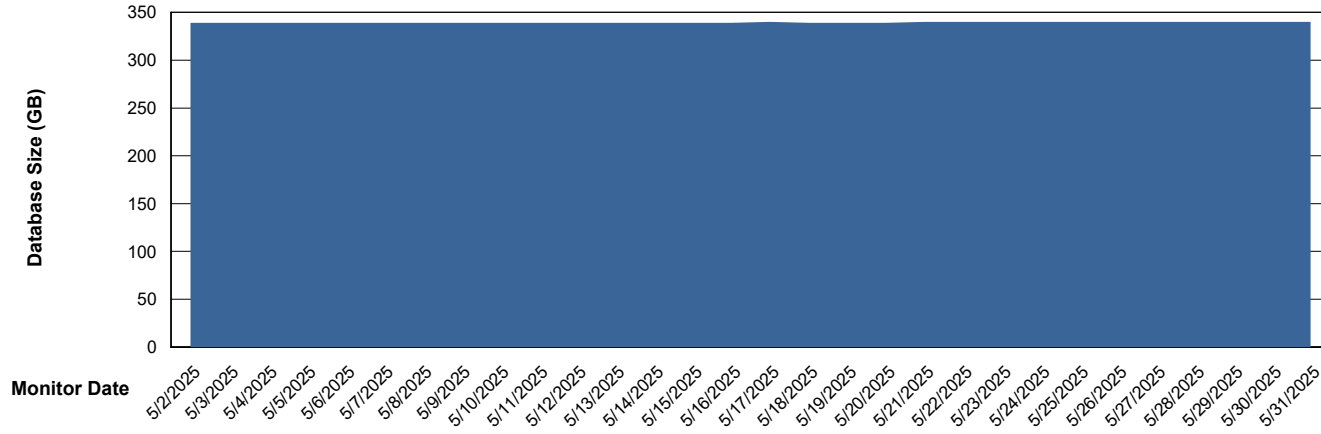

Database growth over last month