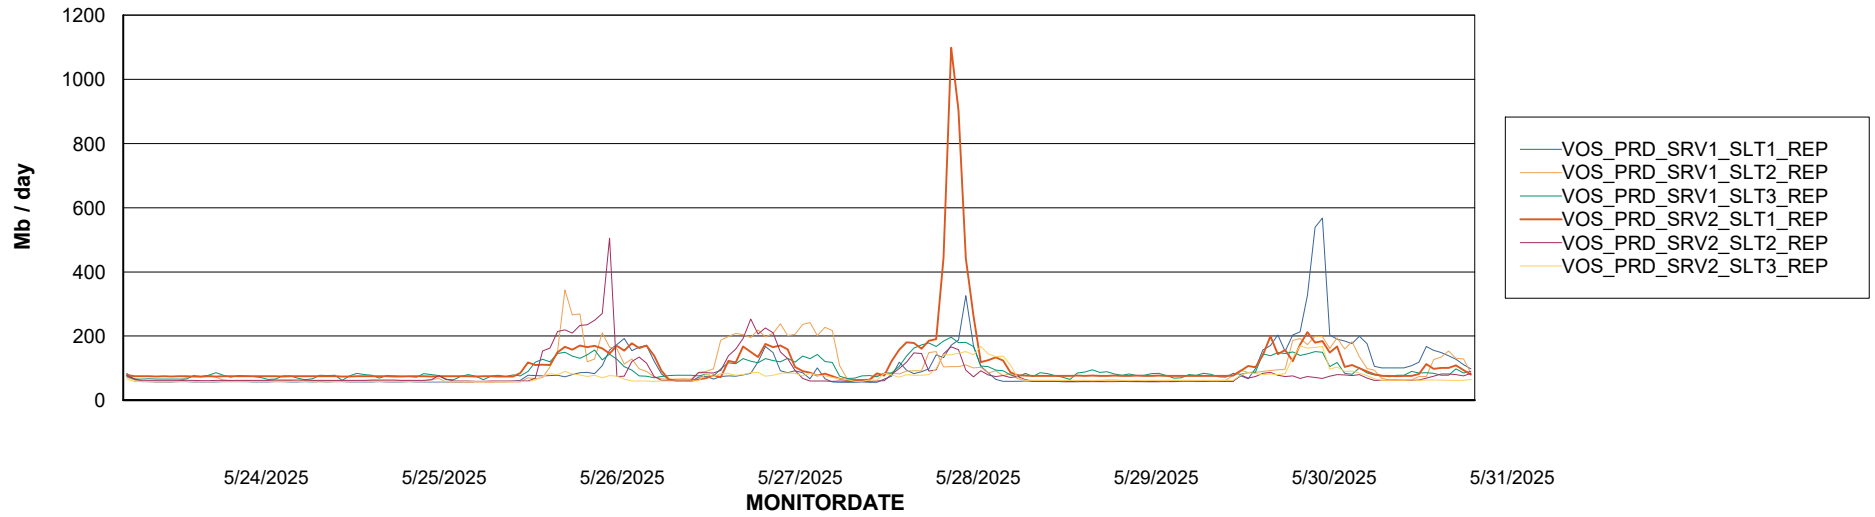

Avg memory used per ABS Server Service

Avg users per day per ABS server

Weekly SLA Customer Report

Customer VOS_Production
Database ID 143

ABSSolute Application ReportServer Services

Avg memory used per ReportServer Service