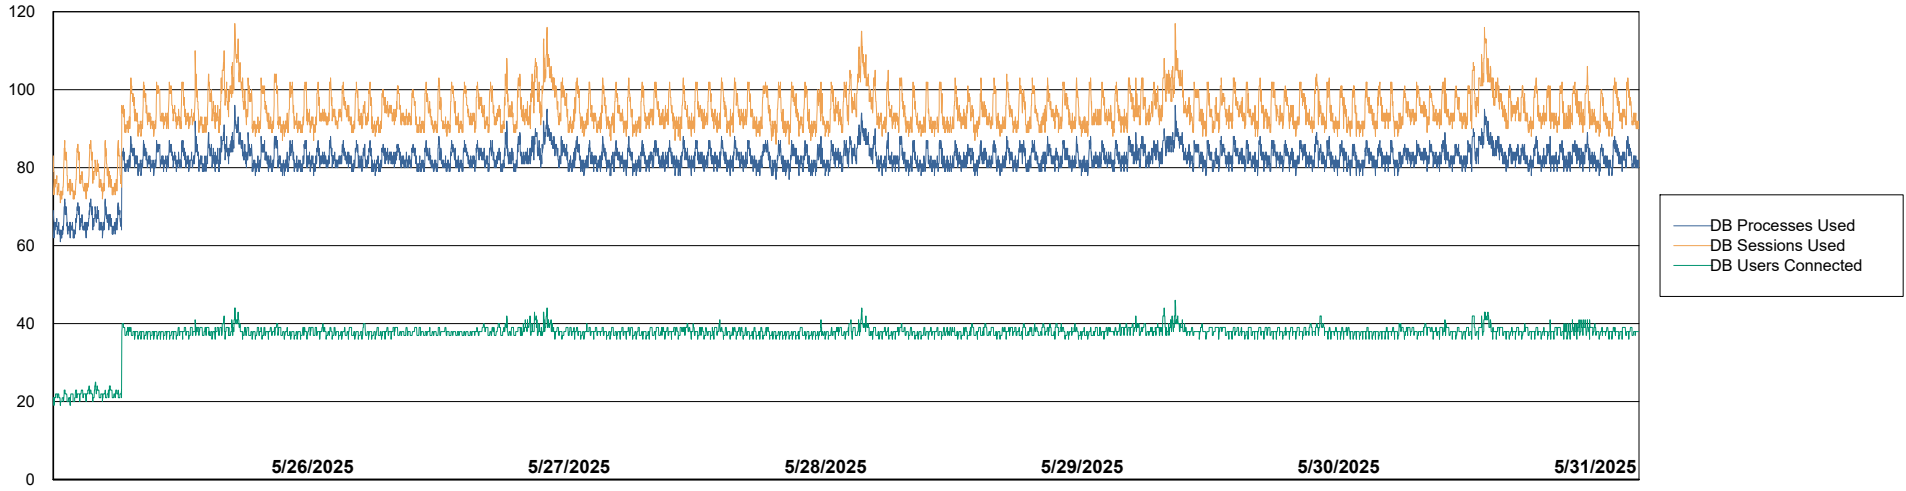

Database Performance VOS_PRD_ABSBI-2018_ABS1