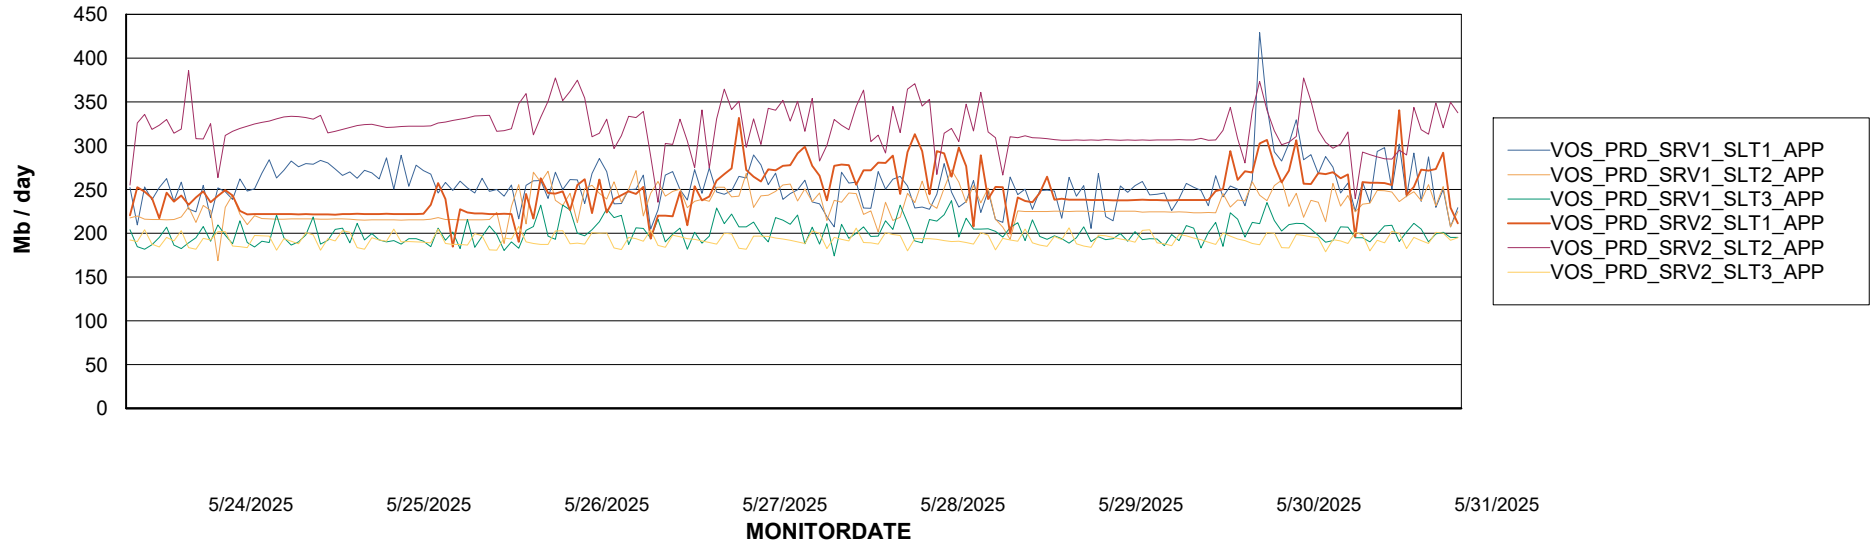

ABSSolute Application Server Services

Avg memory used per ABS Server Service