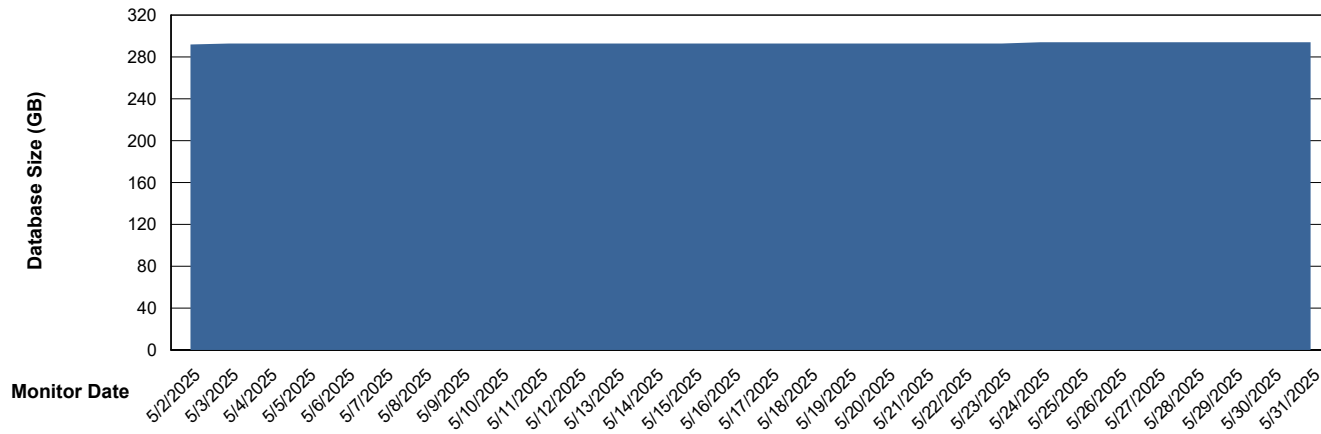

DB Processes Max 1,000

Weekly SLA Customer Report

Customer STK_Production
Database ID 82

Database Performance STK_PRD_ABSDBORACLE02_HSBABS1

DB Processes Max 1,000

Weekly SLA Customer Report

Customer STK_Production
Database ID 82

DATABASE SIZE STK_PRD_ABSDBORACLE01_ABS1

Database growth over last month

DATABASE SIZE STK_PRD_ABSDBORACLE02_ABST

Database growth over last month

Weekly SLA Customer Report

Customer STK_Production
Database ID 82