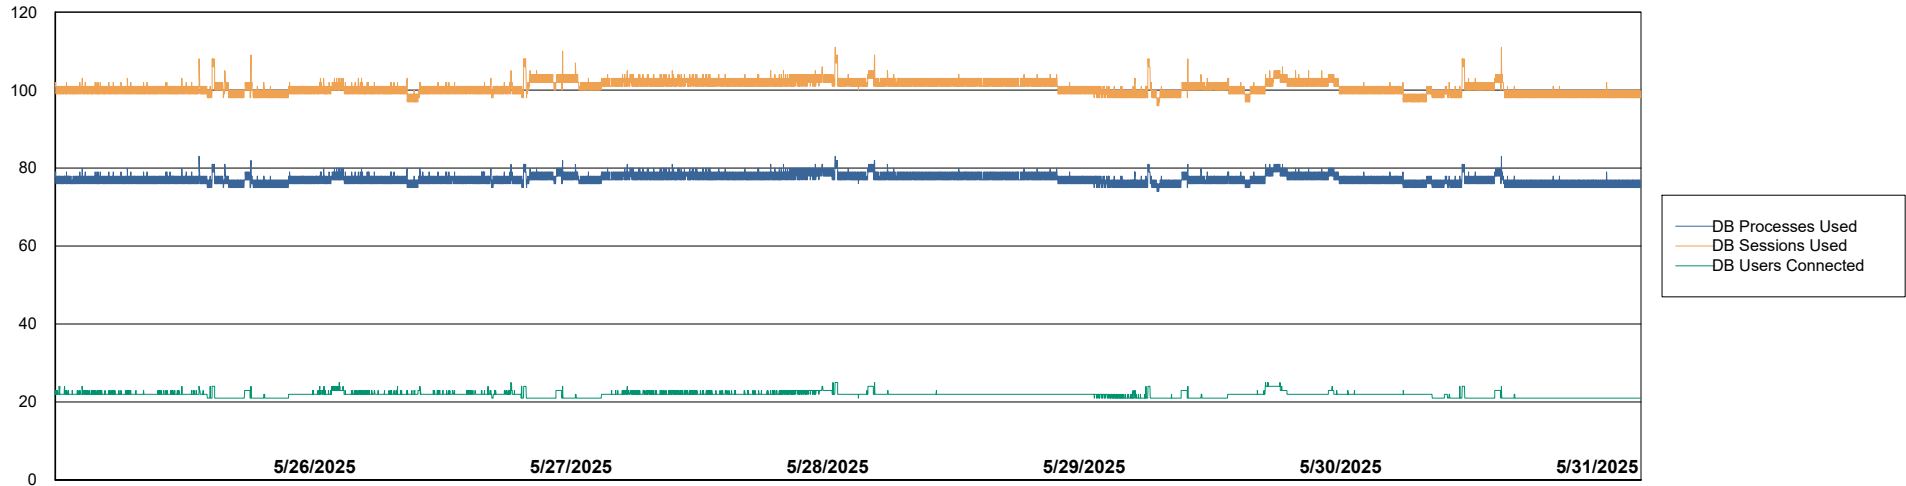

Weekly SLA Customer Report

Customer RSS Production
Database ID 52

Database Performance RSS_PRD_SV1364_PRD_ABS1

Weekly SLA Customer Report

Customer RSS Production
Database ID 52

Database Performance RSS_PRD_SV1365_PRD_HSBABS1