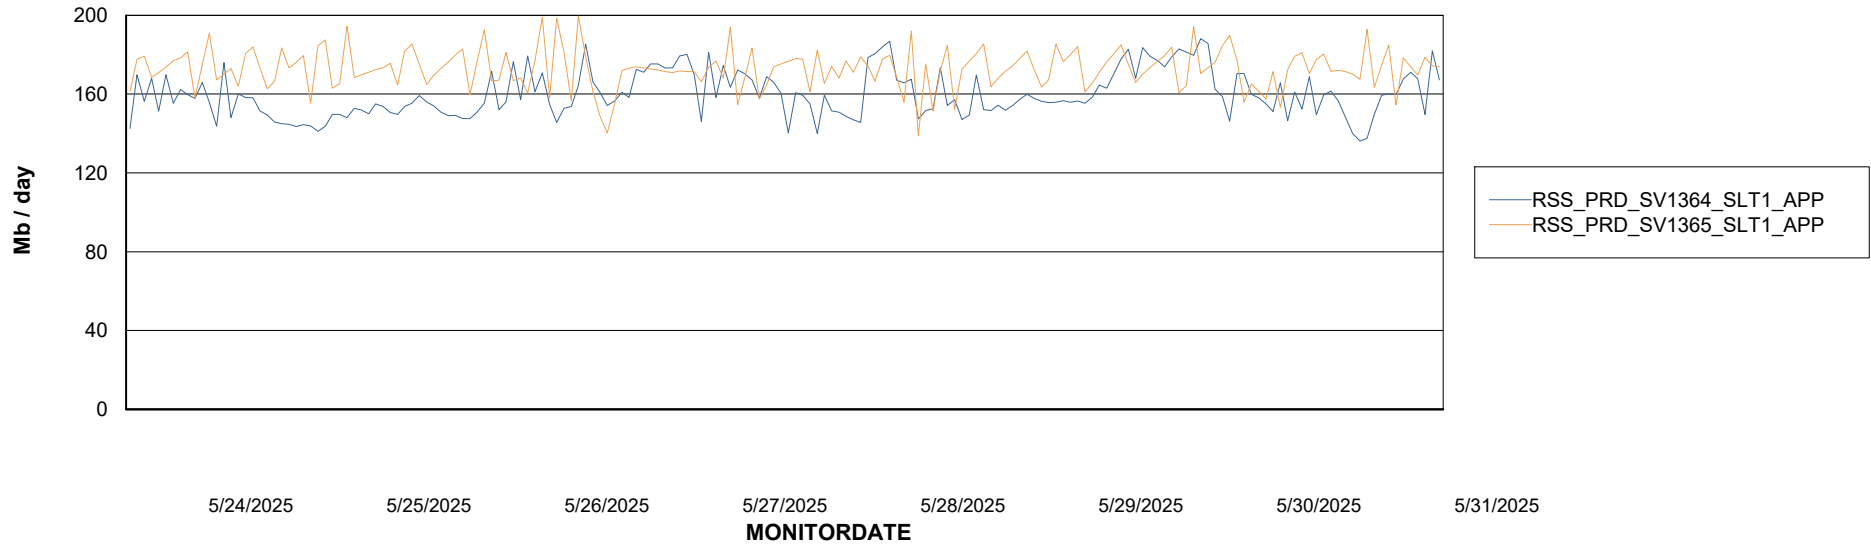

ABSSolute Application Server Services

Avg memory used per ABS Server Service