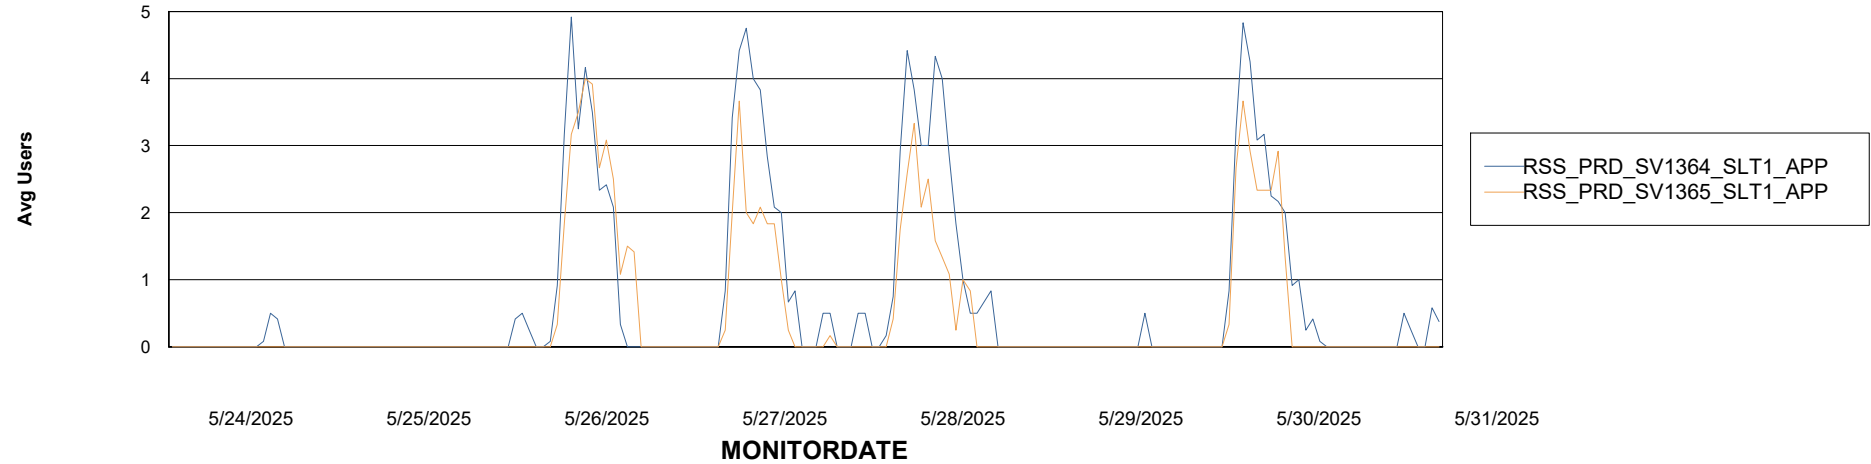

Avg users per day per ABS server