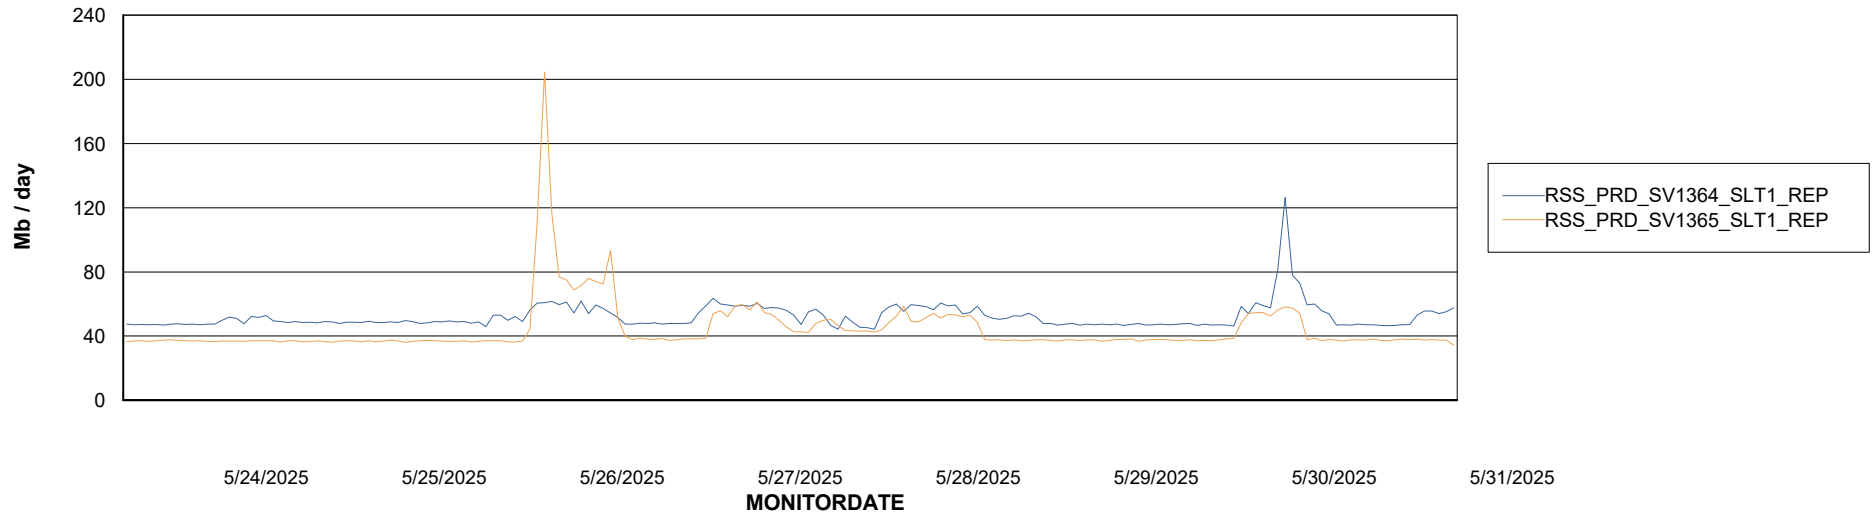

Avg memory used per ABS Server Service

Avg users per day per ABS server

Weekly SLA Customer Report

Customer RSS Production
Database ID 52

ABSSolute Application ReportServer Services

Avg memory used per ReportServer Service