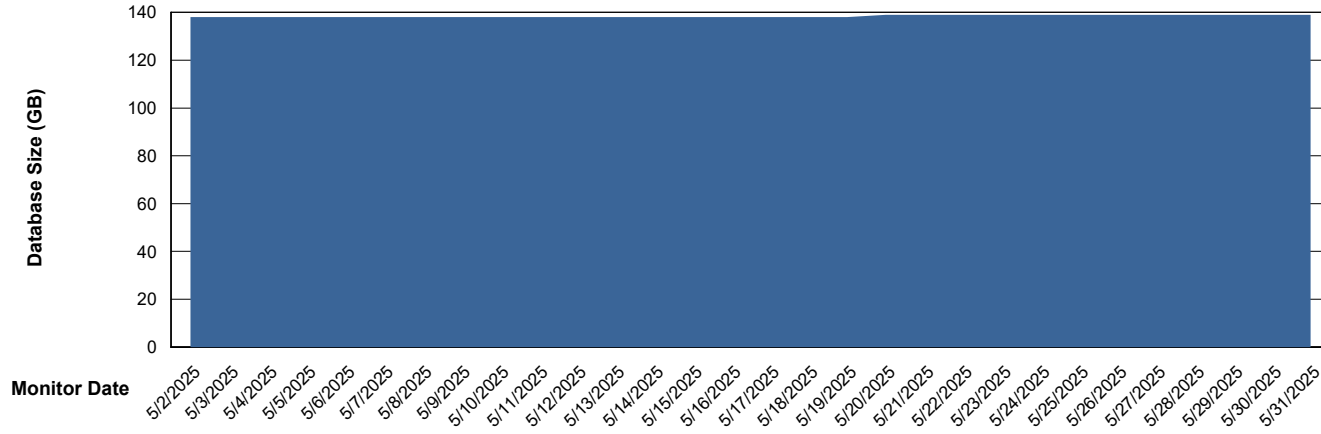

Weekly SLA Customer Report

Customer RSS Production
Database ID 52

Database Performance RSS_PRD_SV1364_PRD_ABS1

Weekly SLA Customer Report

Customer RSS Production
Database ID 52

Database Performance RSS_PRD_SV1365_PRD_HSBABS1

DB Processes Max 300

Weekly SLA Customer Report

Customer RSS Production
 Database ID 52

DATABASE SIZE RSS_PRD_SV1364_PRD_ABS1

Database growth over last month

Database Tablespace RSS_PRD_SV1364_PRD_ABS1

| Date | Tablespace Name | Filesize (Gb) | Usedsize (Gb) | Percentage free |
|-----------|-----------------|---------------|---------------|-----------------|
| 5/31/2025 | ABSDATA | 71 | 57 | 20 |
| | INDX | 95 | 77 | 19 |
| 5/30/2025 | ABSDATA | 71 | 57 | 20 |
| | INDX | 95 | 77 | 19 |
| 5/29/2025 | ABSDATA | 71 | 57 | 20 |
| | INDX | 95 | 77 | 19 |
| 5/28/2025 | ABSDATA | 71 | 57 | 20 |
| | INDX | 95 | 77 | 19 |
| 5/27/2025 | ABSDATA | 71 | 57 | 20 |
| | INDX | 95 | 77 | 19 |
| 5/26/2025 | ABSDATA | 71 | 57 | 20 |
| | INDX | 95 | 77 | 19 |
| 5/25/2025 | ABSDATA | 71 | 57 | 20 |
| | INDX | 95 | 77 | 19 |

Weekly SLA Customer Report

Customer RSS Production
Database ID 52

Standby Database Health RSS Production

Recovery lag for last 7 days

Weekly SLA Customer Report

Customer RSS Production
Database ID 52

ABSSolute Application Server Services