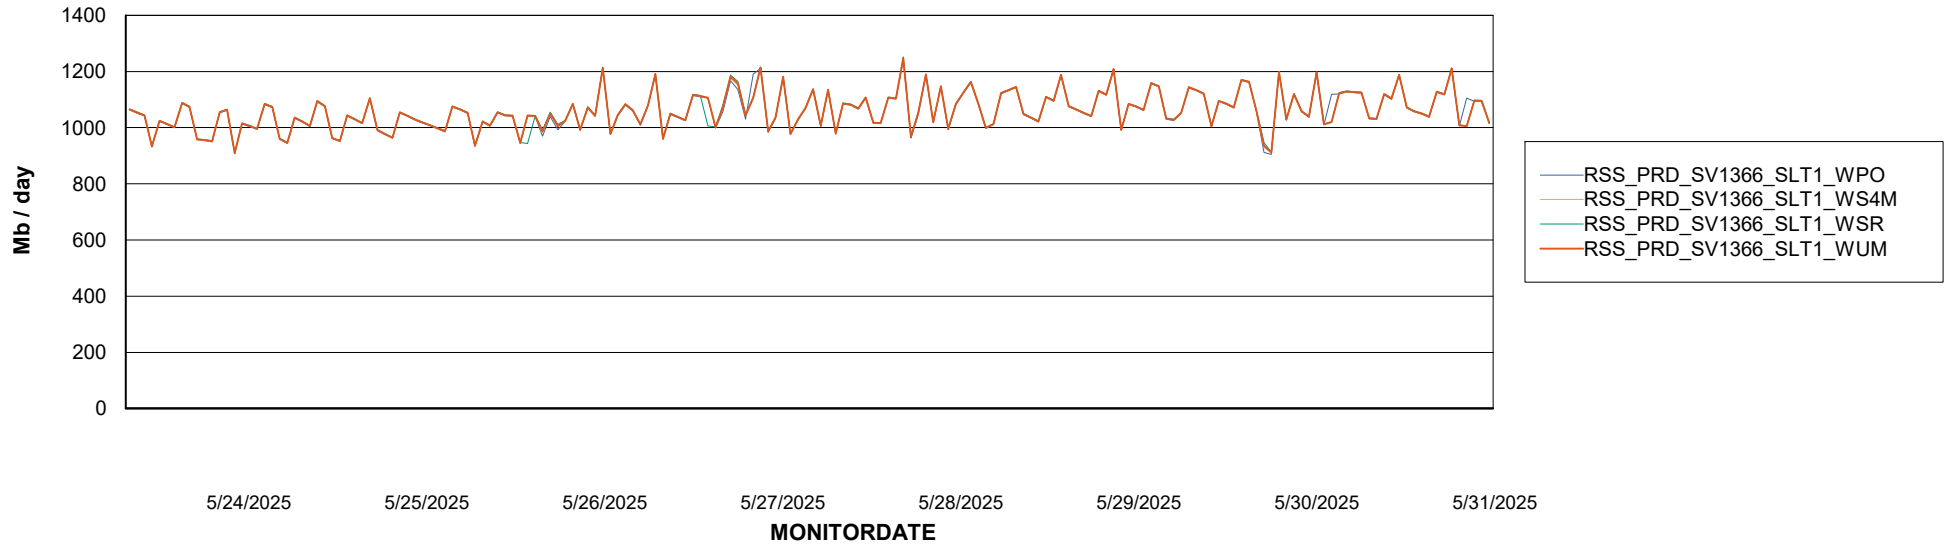

ABSSolute Web Component Services

Avg memory used per ABS Web component