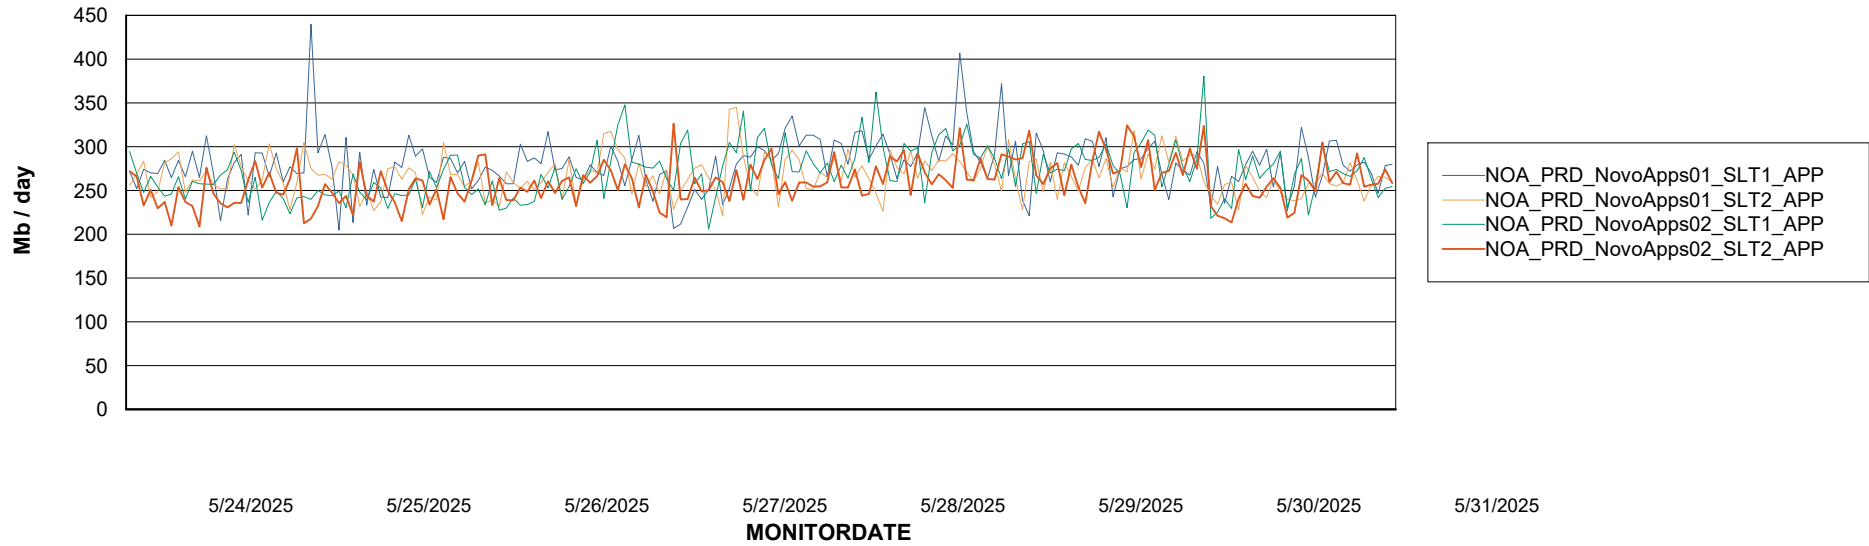

ABSSolute Application Server Services

Avg memory used per ABS Server Service