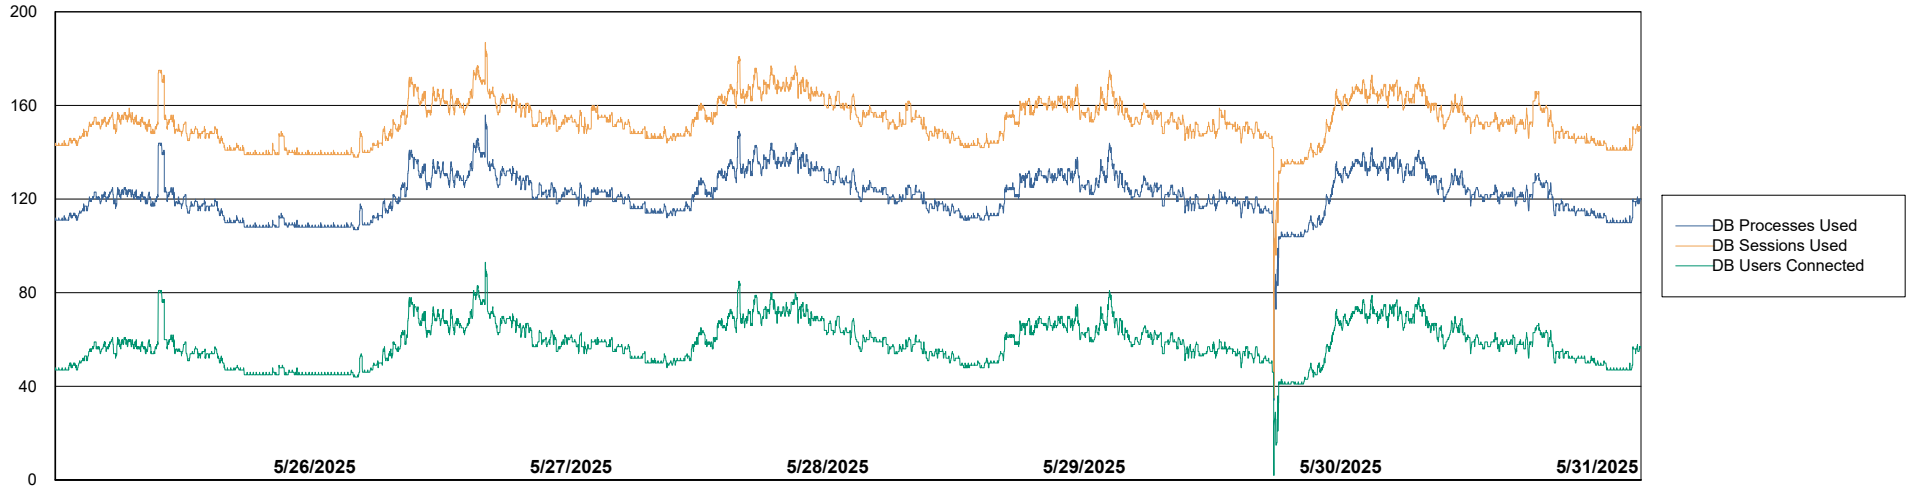

Weekly SLA Customer Report

Customer NOA_Production (24/7)
Database ID 116

Database Performance NOA_PRD_NHSBI_ABS1

Weekly SLA Customer Report

Customer NOA_Production (24/7)
Database ID 116

Database Performance NOA_PRD_NovoABS01_ABS1