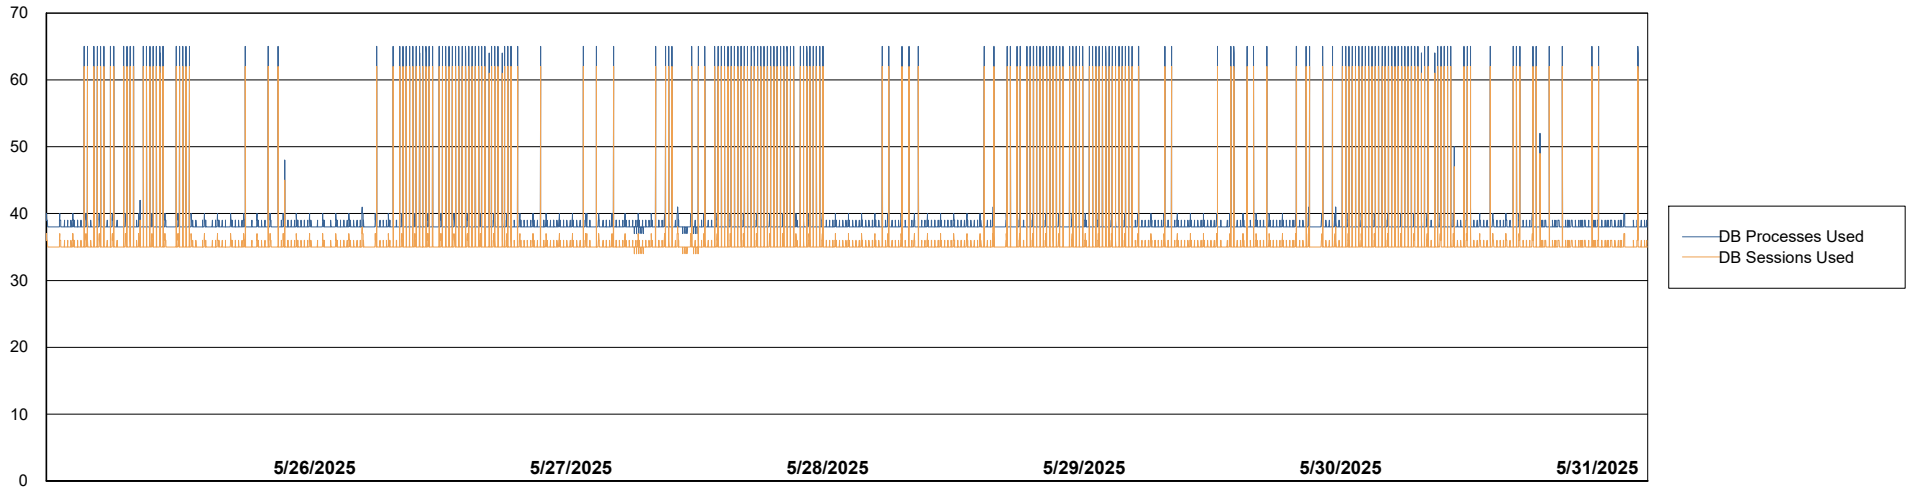

Database Performance NOA_PRD_NovoABS03_HSBABS1

DB Processes Max 300