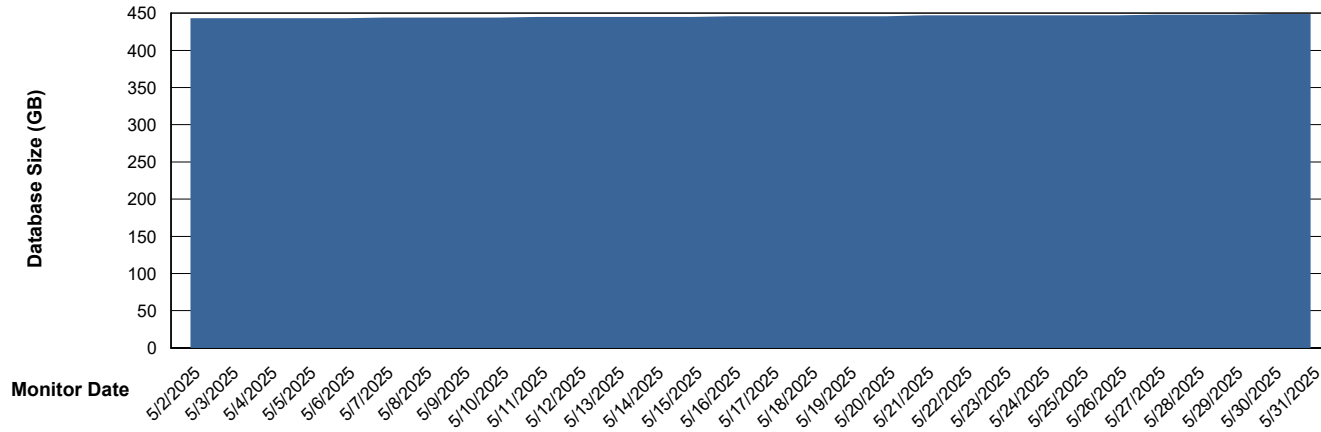

Weekly SLA Customer Report

Customer NOA_Production (24/7)
Database ID 116

Database Performance NOA_PRD_NovoABS03_HSBABS1

DB Processes Max 300

Weekly SLA Customer Report

Customer NOA_Production (24/7)
Database ID 116

DATABASE SIZE NOA_PRD_NHSBI_ABS1

Database growth over last month

DATABASE SIZE NOA_PRD_NovoABS01_ABS1

Database growth over last month

Weekly SLA Customer Report

Customer NOA_Production (24/7)
Database ID 116