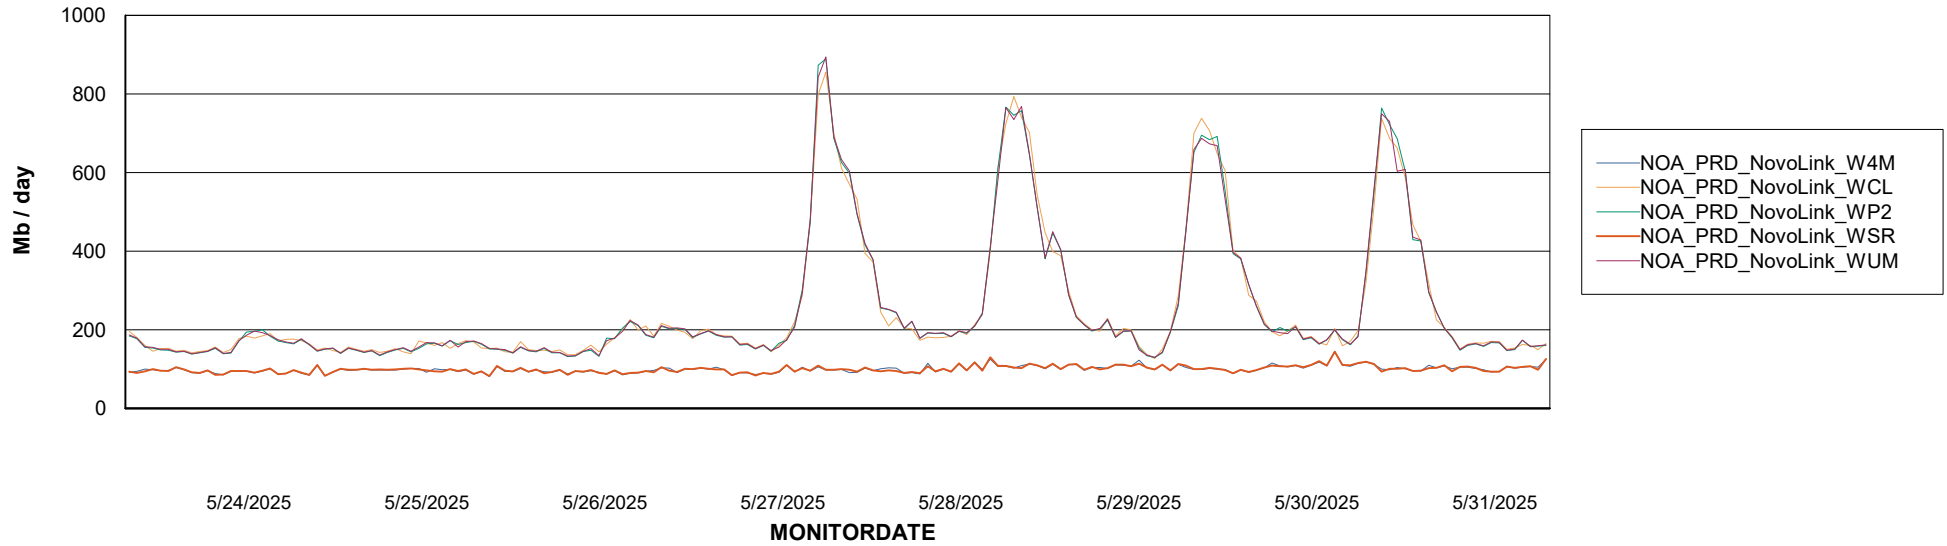

ABSSolute Application ReportServer Services

Avg memory used per ReportServer Service

Weekly SLA Customer Report

Customer NOA_Production (24/7)
Database ID 116

ABSSolute Web Component Services

Avg memory used per ABS Web component