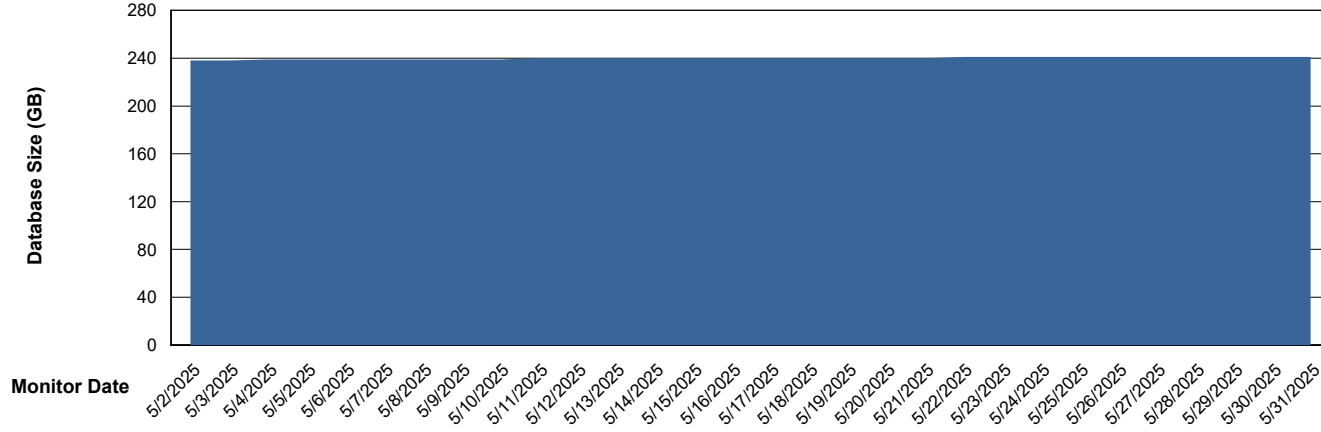

Weekly SLA Customer Report

Customer NOA_Production (24/7)
Database ID 116

Database Performance NOA_PRD_NovoABS03_HSBABS1

DB Processes Max 300

Weekly SLA Customer Report

Customer NOA_Production (24/7)
Database ID 116

DATABASE SIZE NOA_PRD_NHSBI_ABS1

Database growth over last month

DATABASE SIZE NOA_PRD_NovoABS01_ABS1

Database growth over last month

Weekly SLA Customer Report

Customer NOA_Production (24/7)
Database ID 116