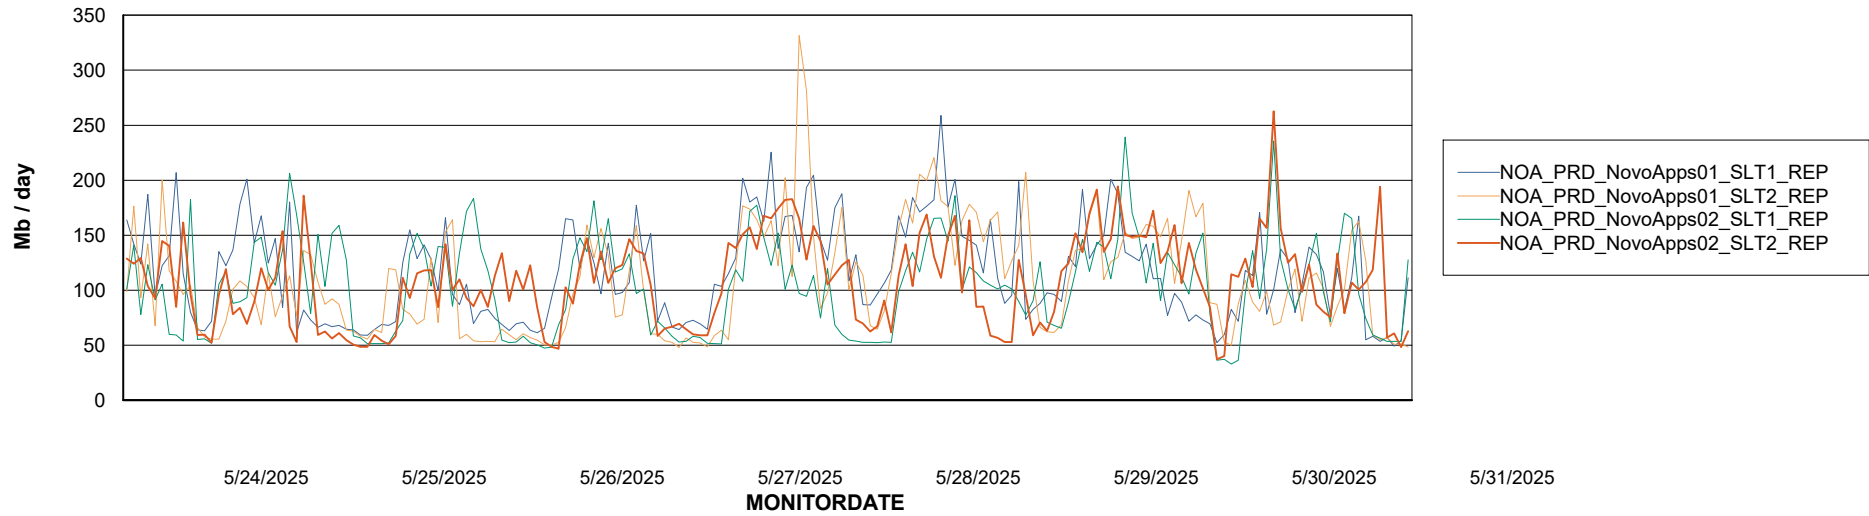

ABSSolute Application ReportServer Services

Avg memory used per ReportServer Service