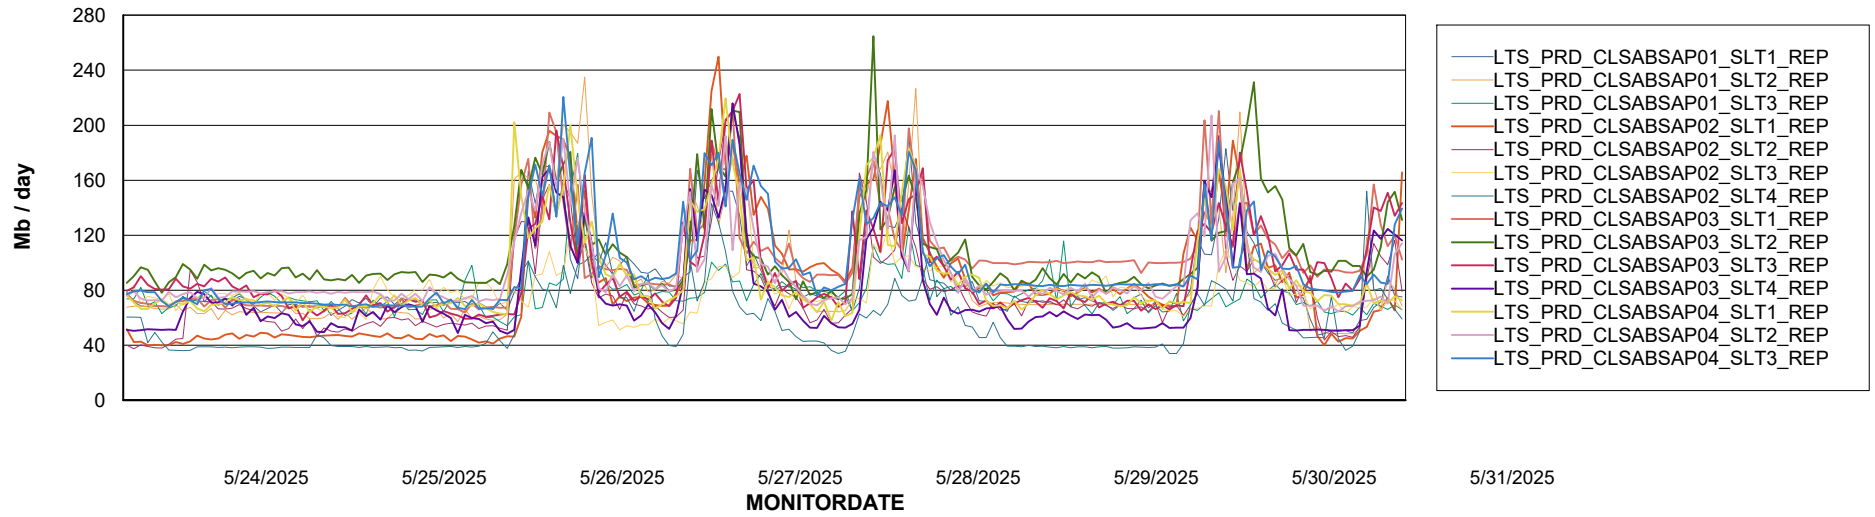

ABSSolute Application ReportServer Services

Avg memory used per ReportServer Service