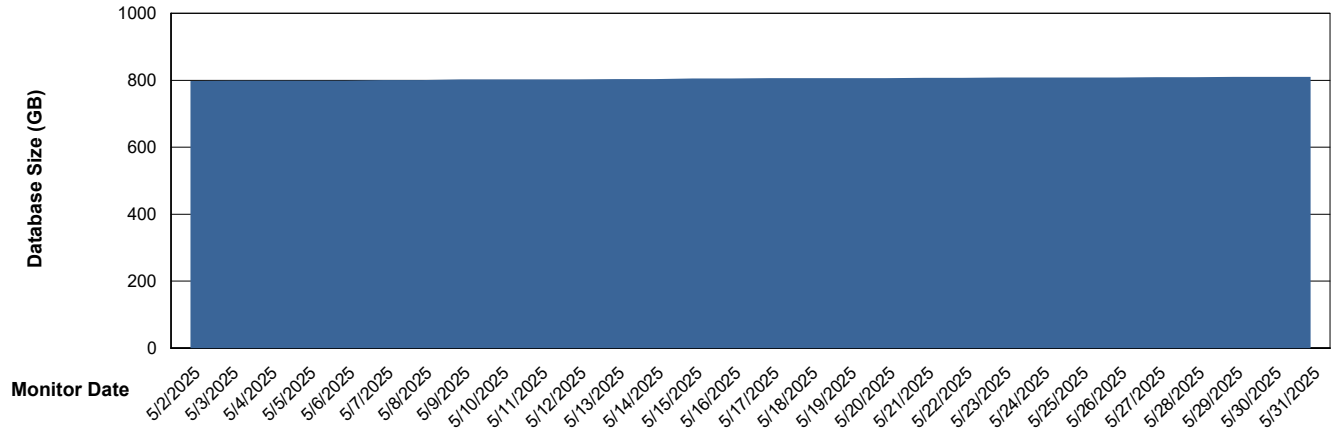

DATABASE SIZE LTS_PRD_CLSABSBI01_ABS1

Database growth over last month