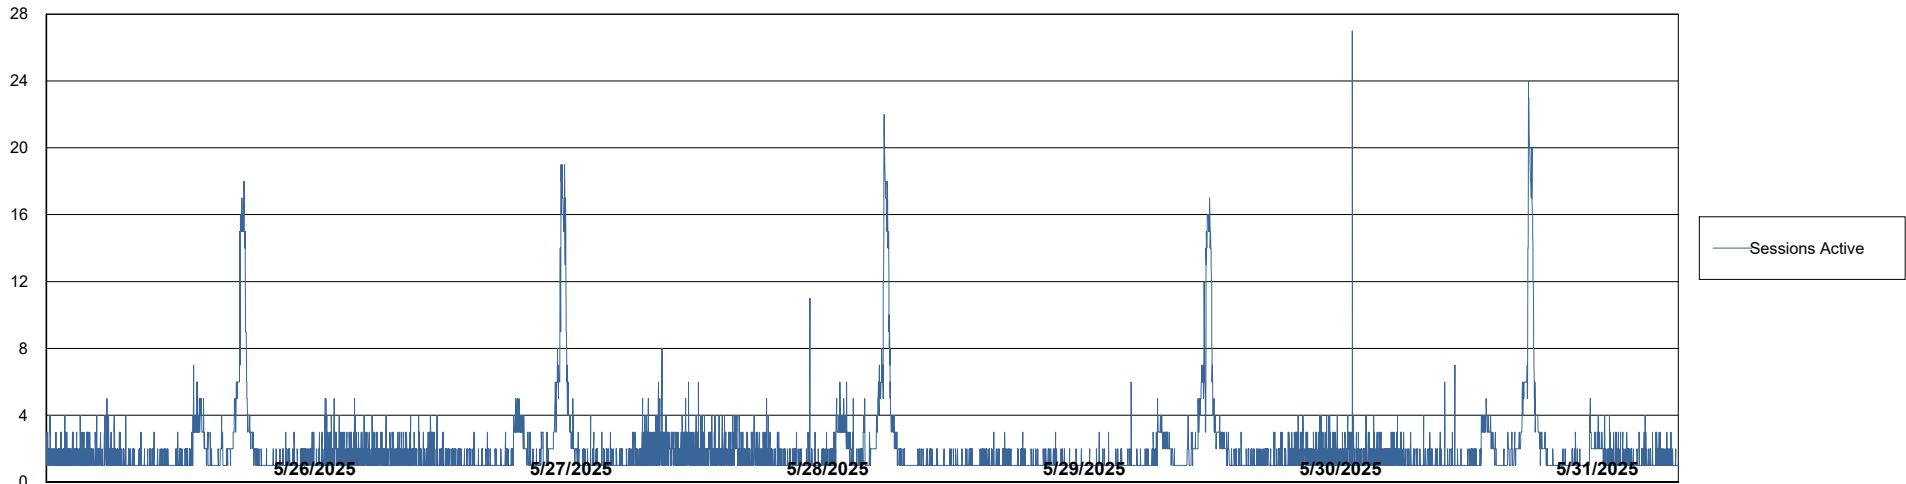

Weekly SLA Customer Report

Customer LTS(CleanLease)_Production
Database ID 126

Database Performance LTS_PRD_CLSABSBI01_ABS1

Weekly SLA Customer Report

Customer LTS(CleanLease)_Production
Database ID 126

Database Performance LTS_PRD_CLSABSD01_ABS1