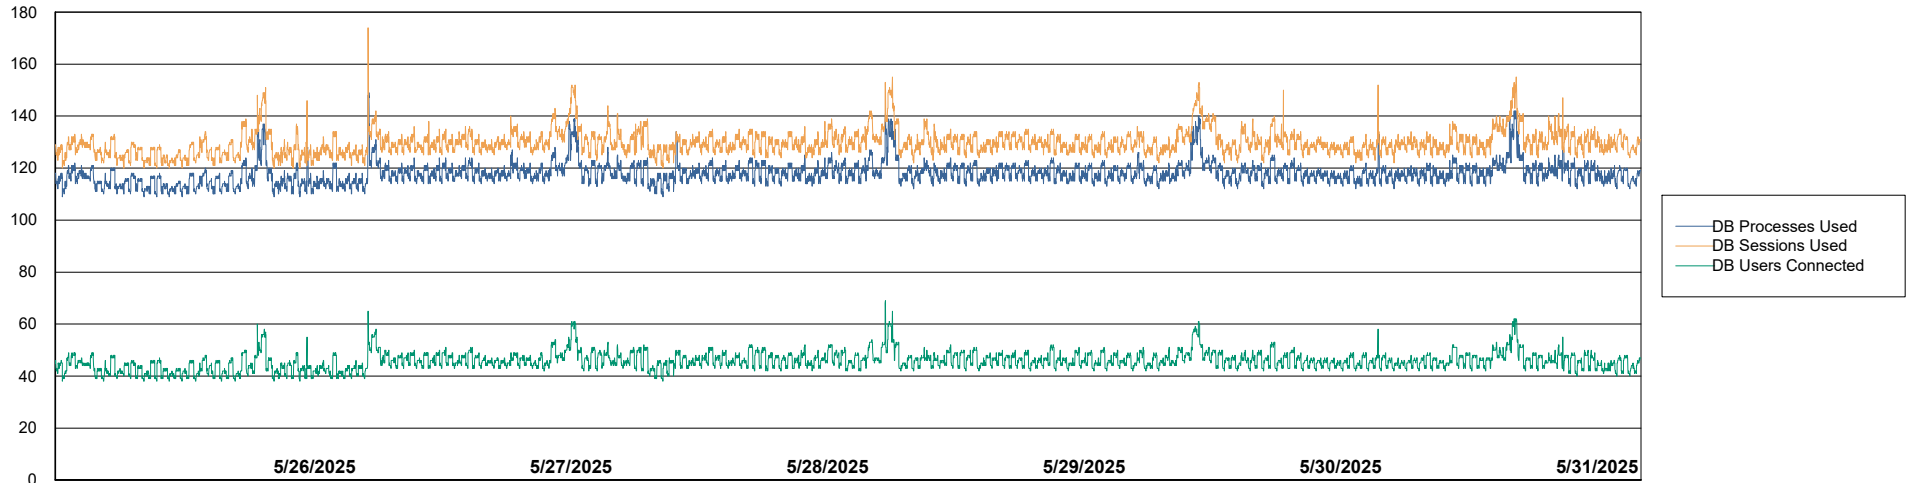

Database Performance LTS_PRD_CLSABSBI01_ABS1