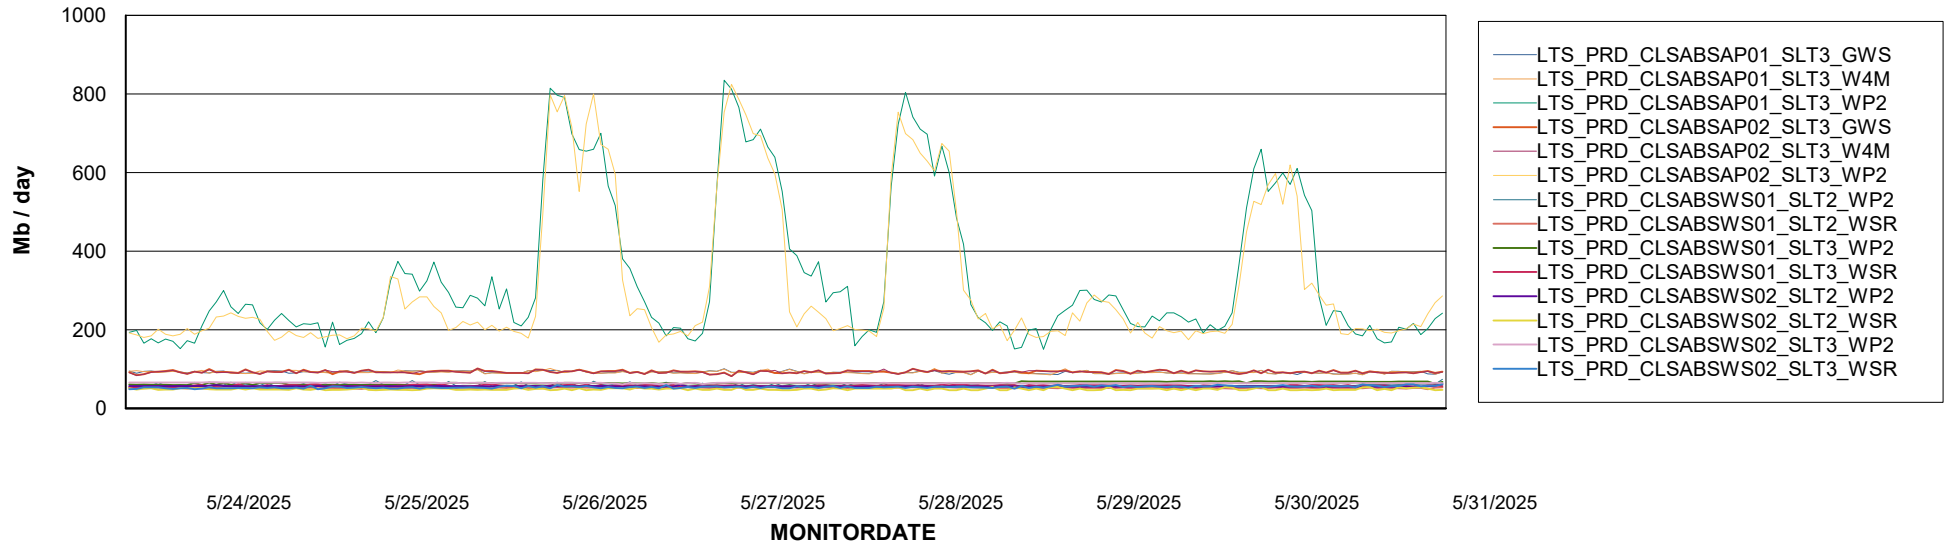

ABSolute Web Component Services

Avg memory used per ABS Web component