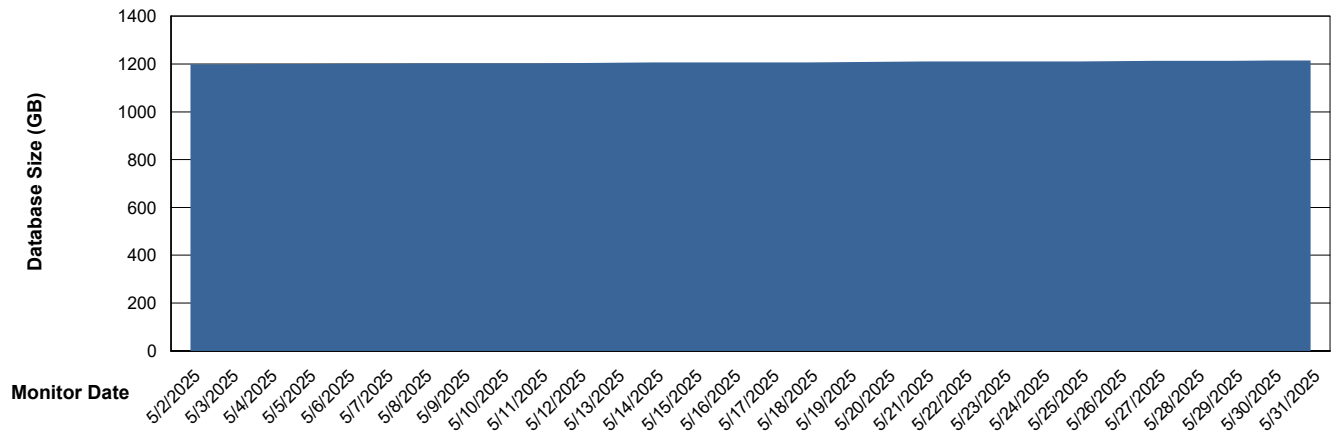

Customer LTS(CleanLease)_Production
Database ID 126

DATABASE SIZE LTS_PRD_CLSABSBI01_ABS1

Database growth over last month

DATABASE SIZE LTS_PRD_CLSABSDB01_ABS1

Database growth over last month

Weekly SLA Customer Report