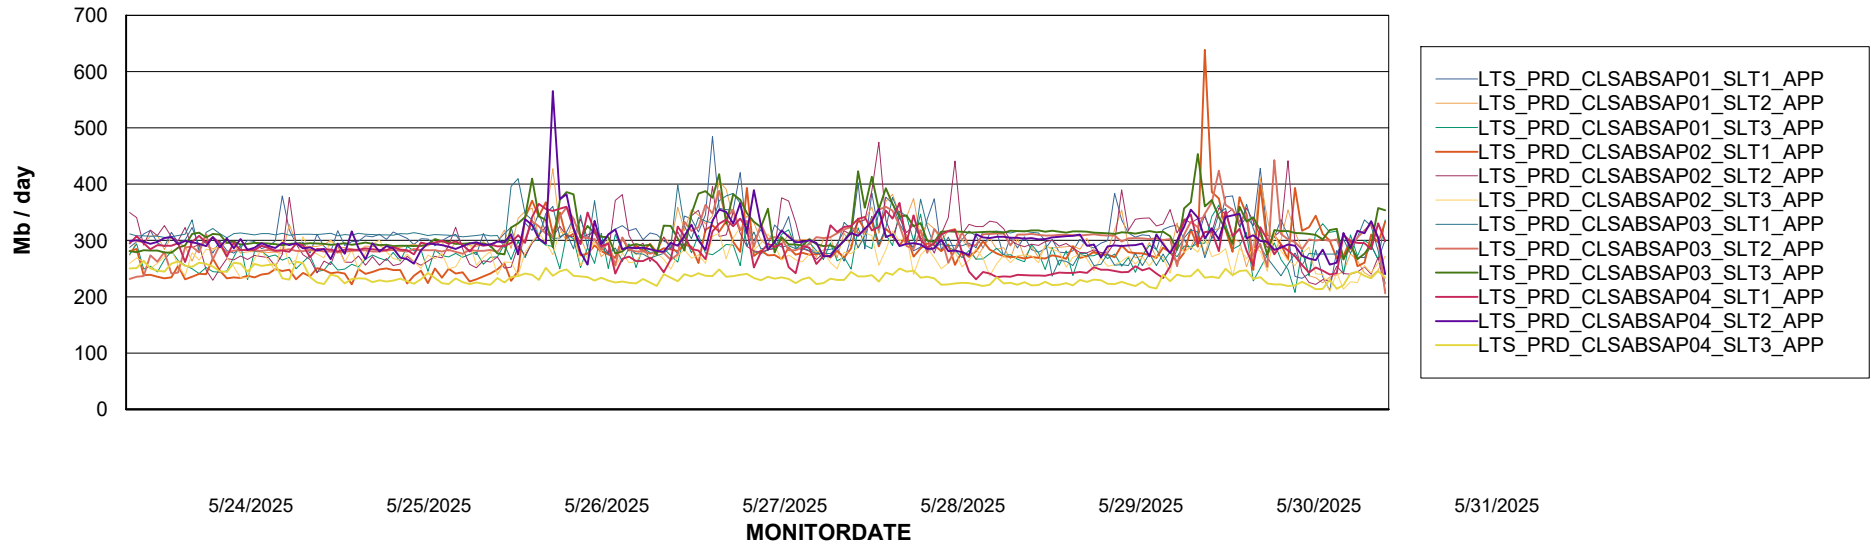

ABSSolute Application Server Services

Avg memory used per ABS Server Service