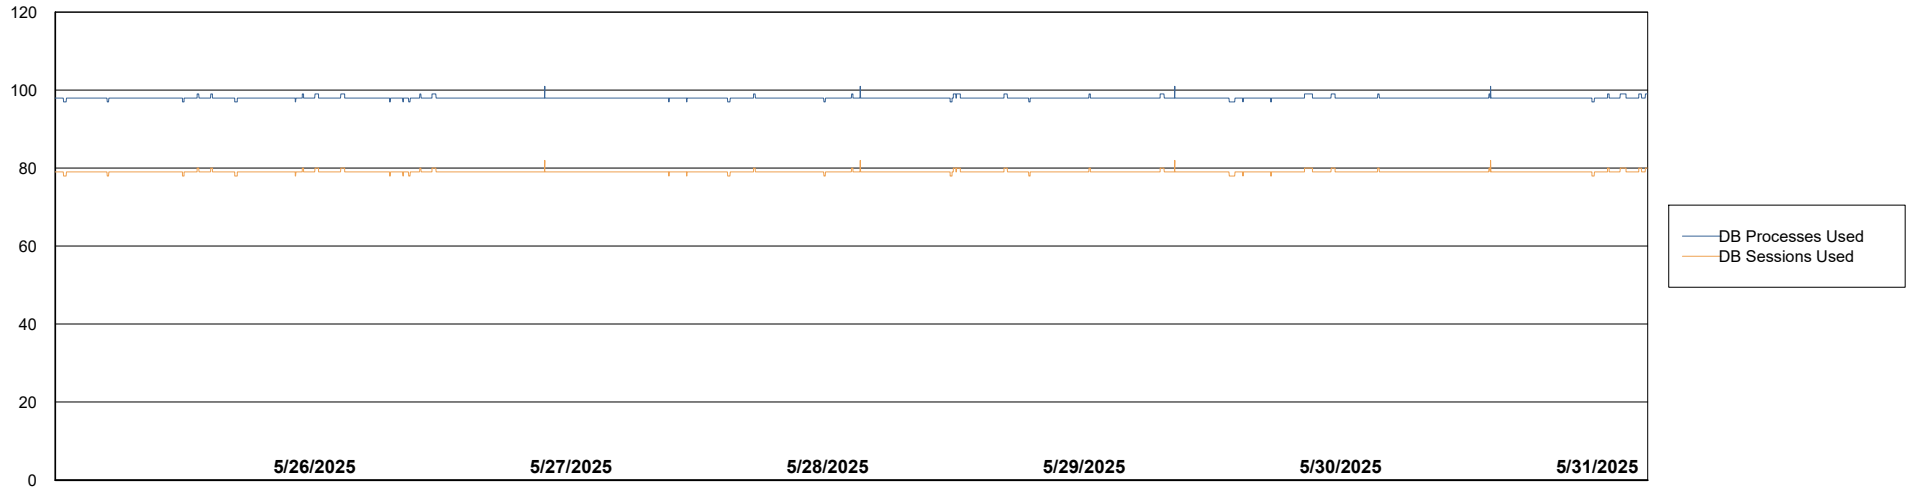

Database Performance LTS_PRD_CLSABSD02_HSBABS1

DB Processes Max 0
DB Processes Max 1,000
DB Processes Max 4