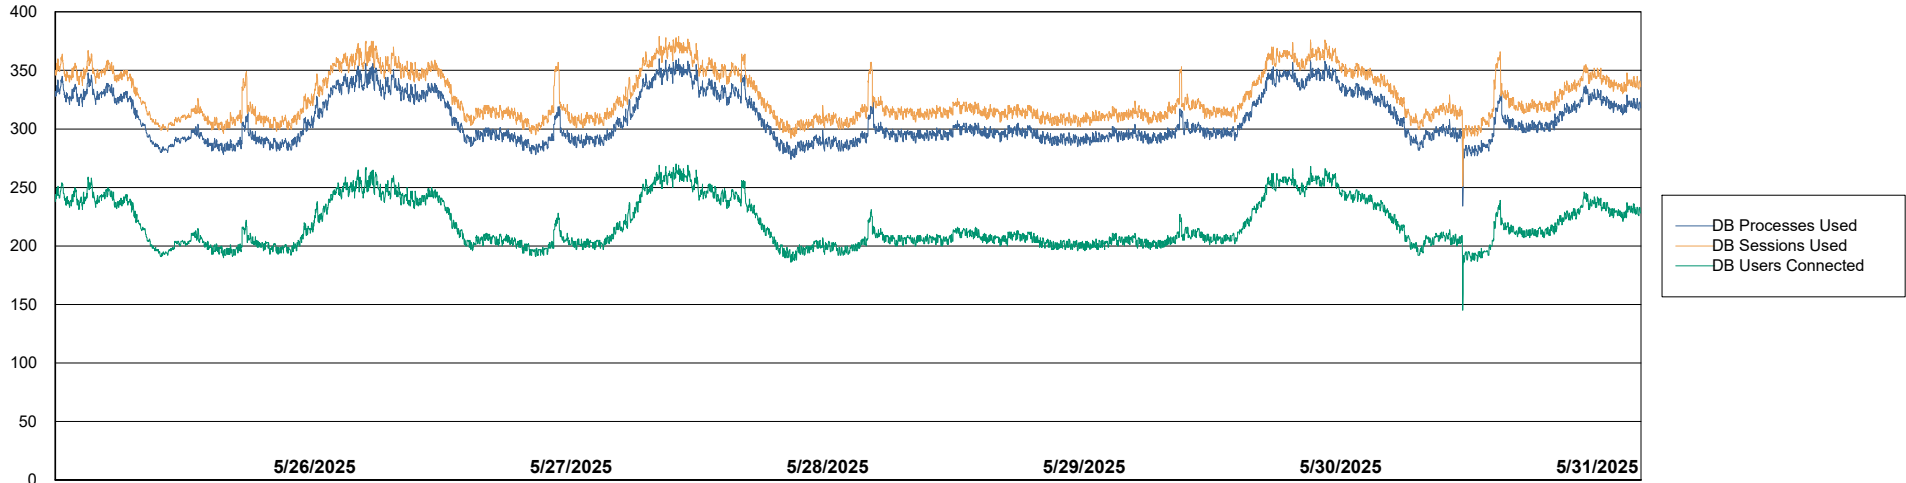

Weekly SLA Customer Report

Customer LTS(CleanLease)_Production
Database ID 126

Database Performance LTS_PRD_CLSABSBI01_ABS1

Weekly SLA Customer Report

Customer LTS(CleanLease)_Production
Database ID 126

Database Performance LTS_PRD_CLSABSD01_ABS1