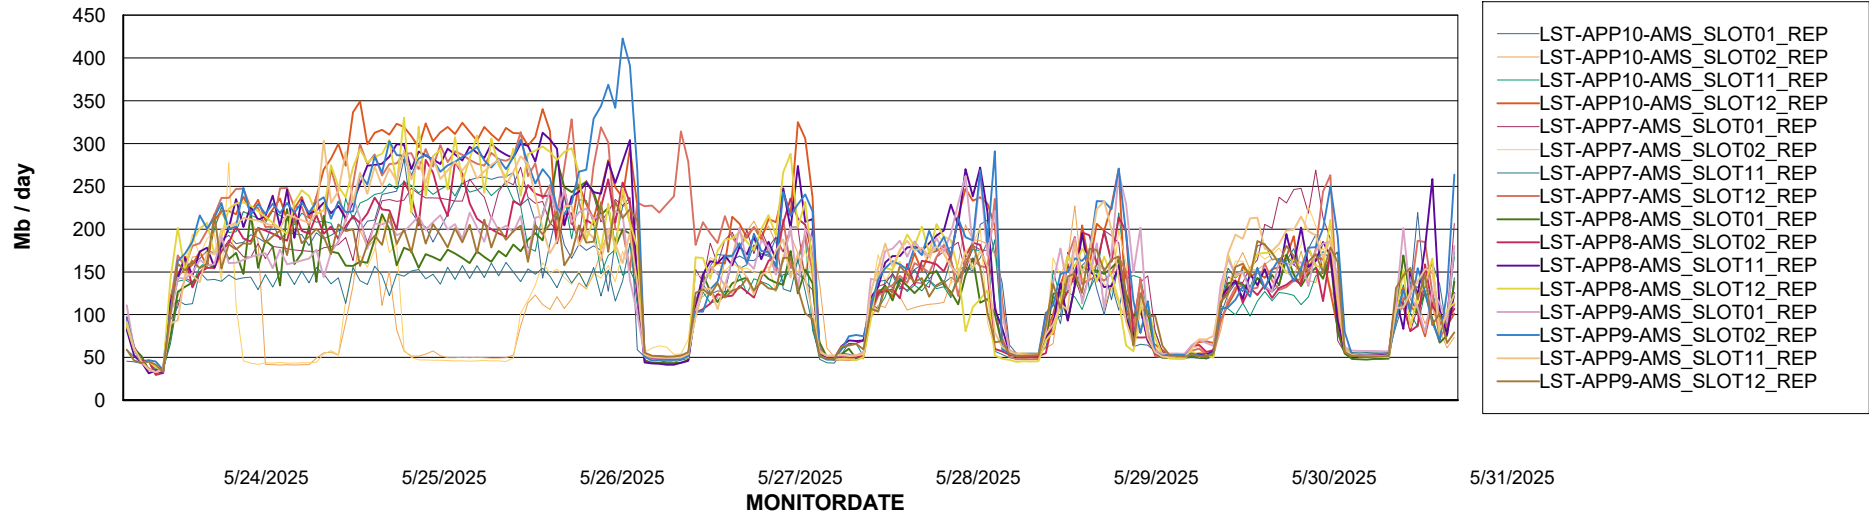

ABSSolute Application ReportServer Services

Avg memory used per ReportServer Service