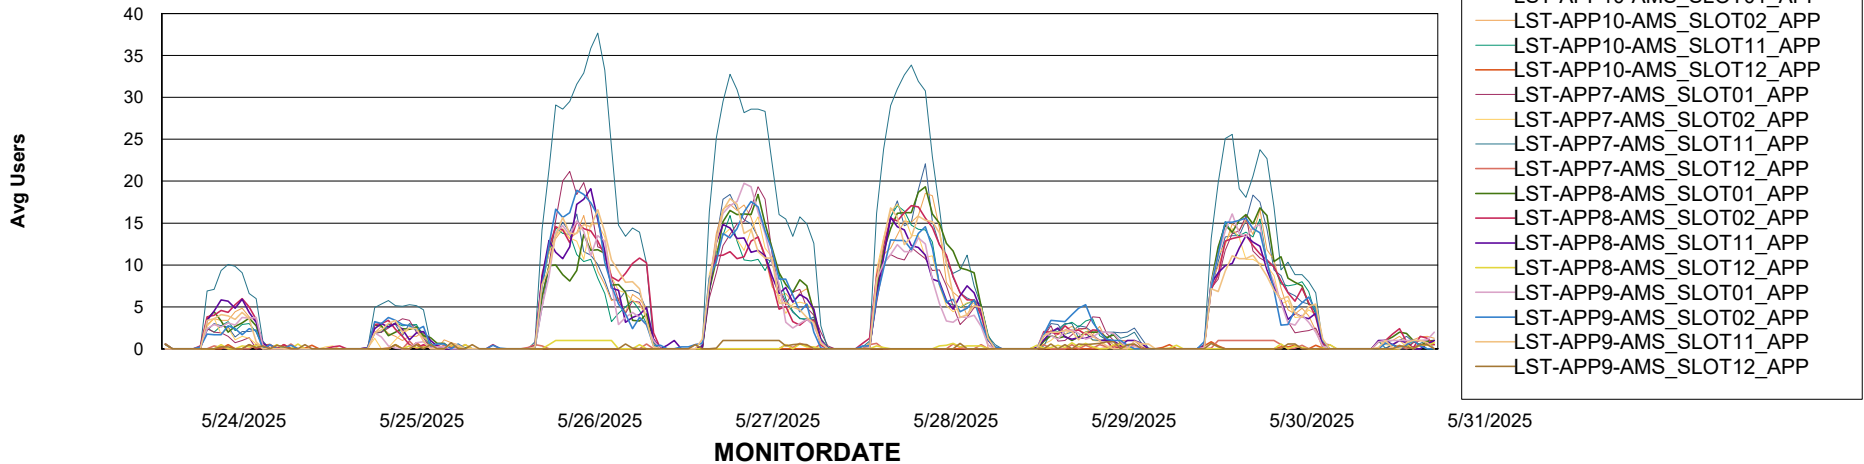

Weekly SLA Customer Report

Customer LST OCI AMS Production Finland
Database ID 215

ABSSolute Application Server Services

Avg memory used per ABS Server Service

Avg users per day per ABS server

Weekly SLA Customer Report