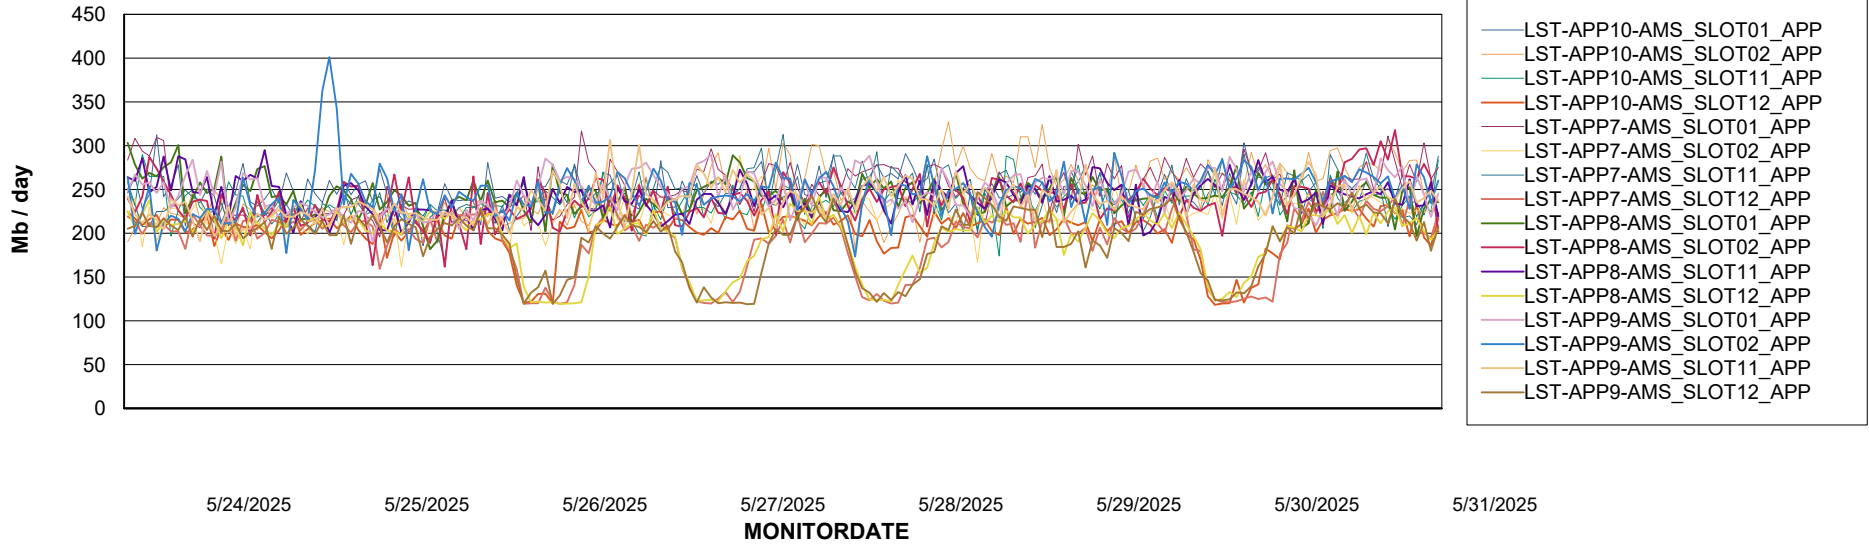

ABSSolute Application Server Services

Avg memory used per ABS Server Service