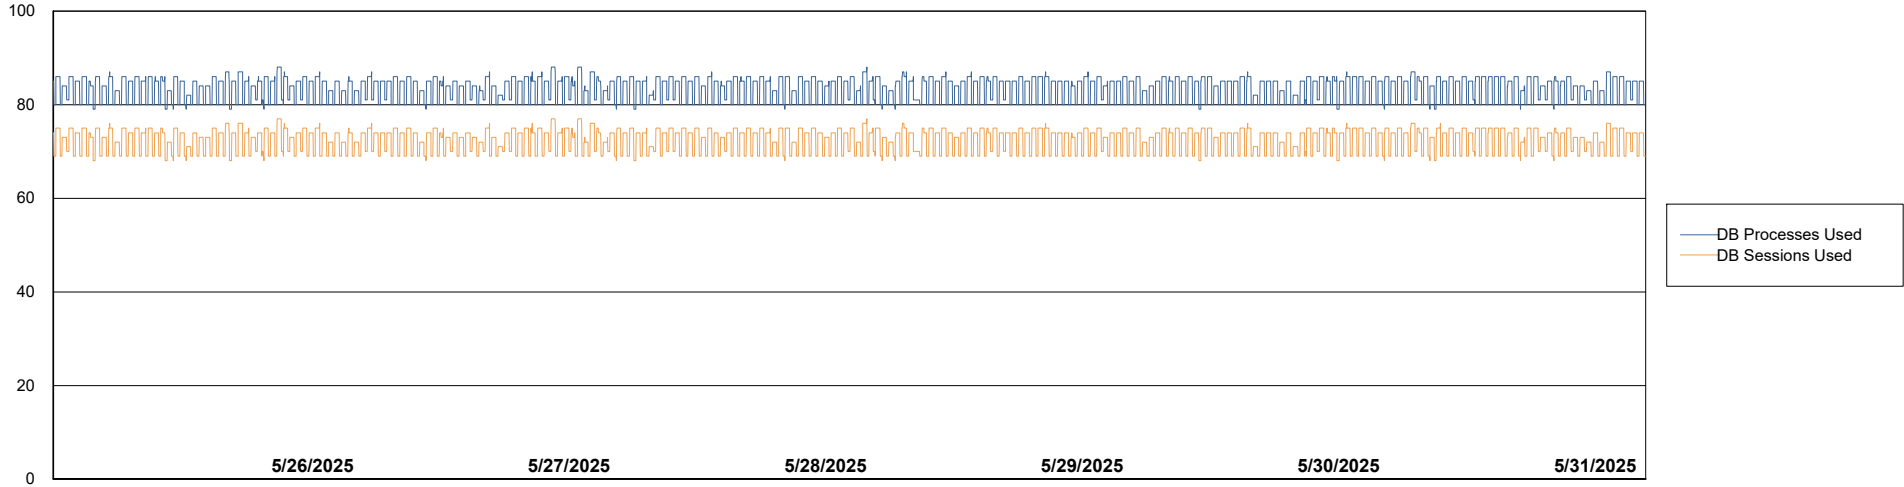

Database Performance LST-DBS4-AMS_DB_HSBABSME

DB Processes Max 1,000
DB Processes Max 0