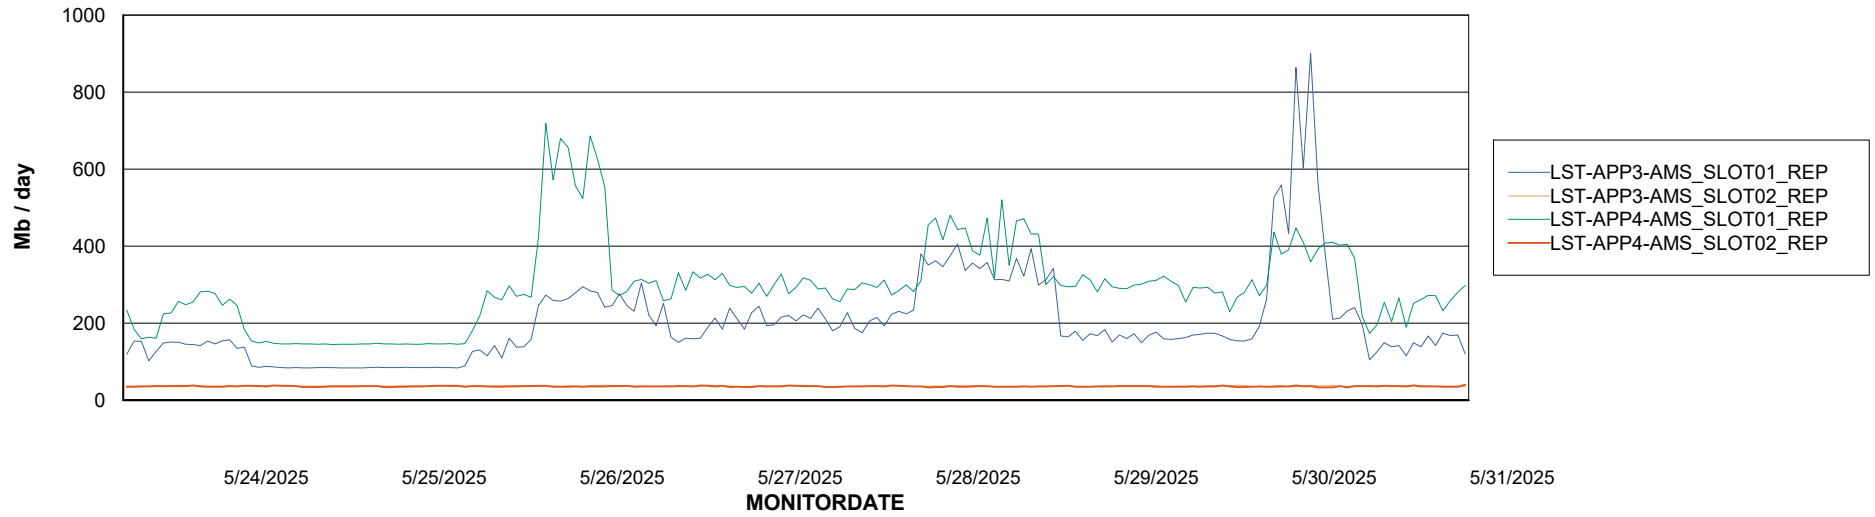

ABSSolute Application ReportServer Services

Avg memory used per ReportServer Service