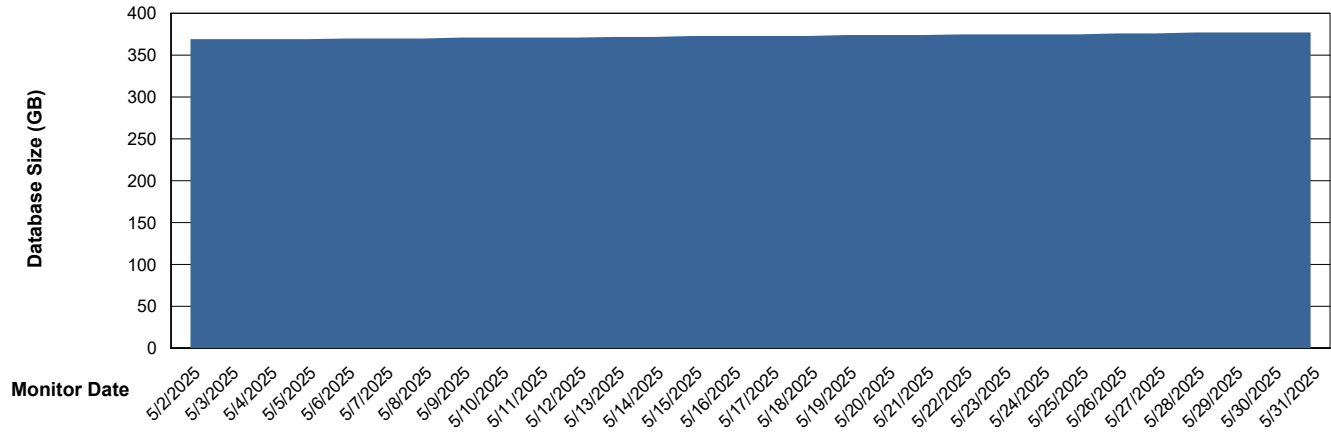

Database growth over last month

Database Tablespace LST-DBS3-AMS_DB_ABSME

Date	Tablespace Name	Filesize (Gb)	Usedsize (Gb)	Percentage free
5/31/2025	ABSDATA	419	348	17
	INDX	60	23	62
5/30/2025	ABSDATA	419	348	17
	INDX	60	23	62
5/29/2025	ABSDATA	419	348	17
	INDX	60	23	62
5/28/2025	ABSDATA	419	347	17
	INDX	60	23	62
5/27/2025	ABSDATA	419	347	17
	INDX	60	23	62
5/26/2025	ABSDATA	419	347	17
	INDX	60	23	62
5/25/2025	ABSDATA	419	346	17
	INDX	60	23	62