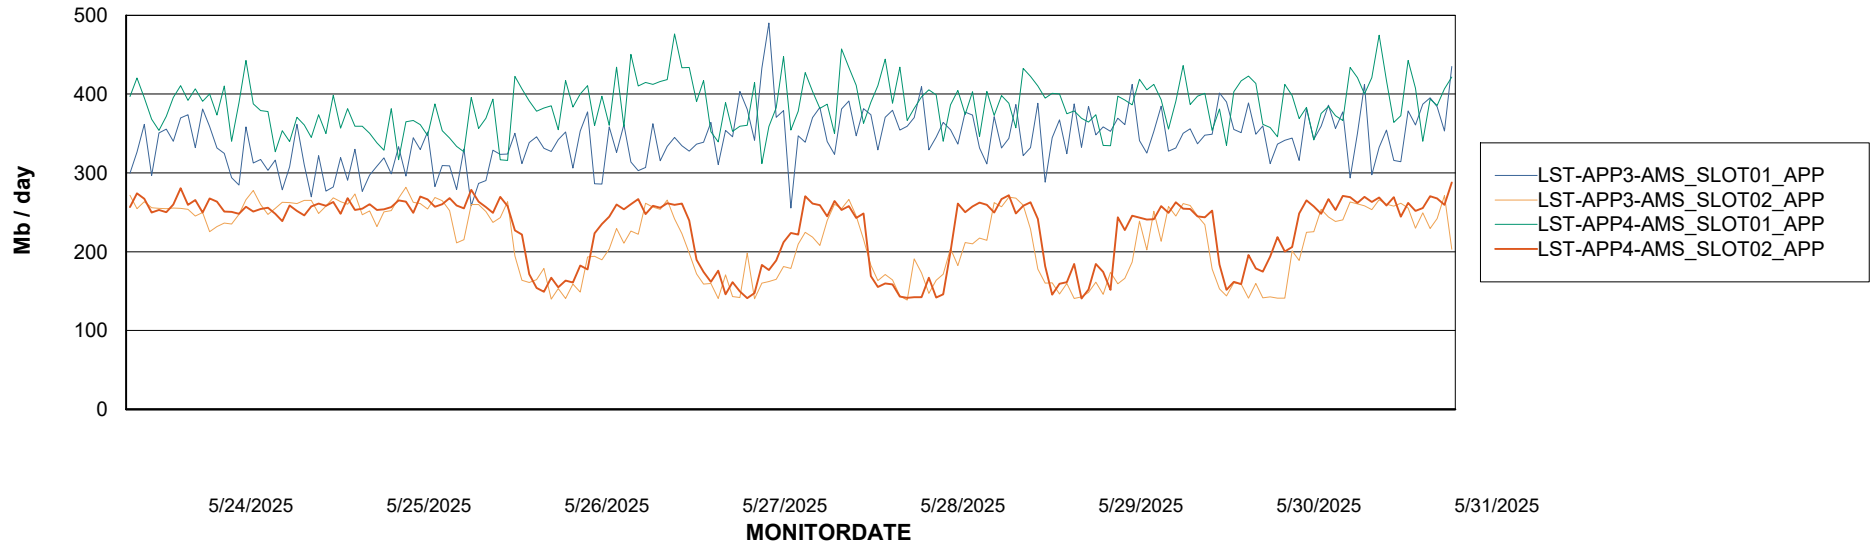

ABSSolute Application Server Services

Avg memory used per ABS Server Service