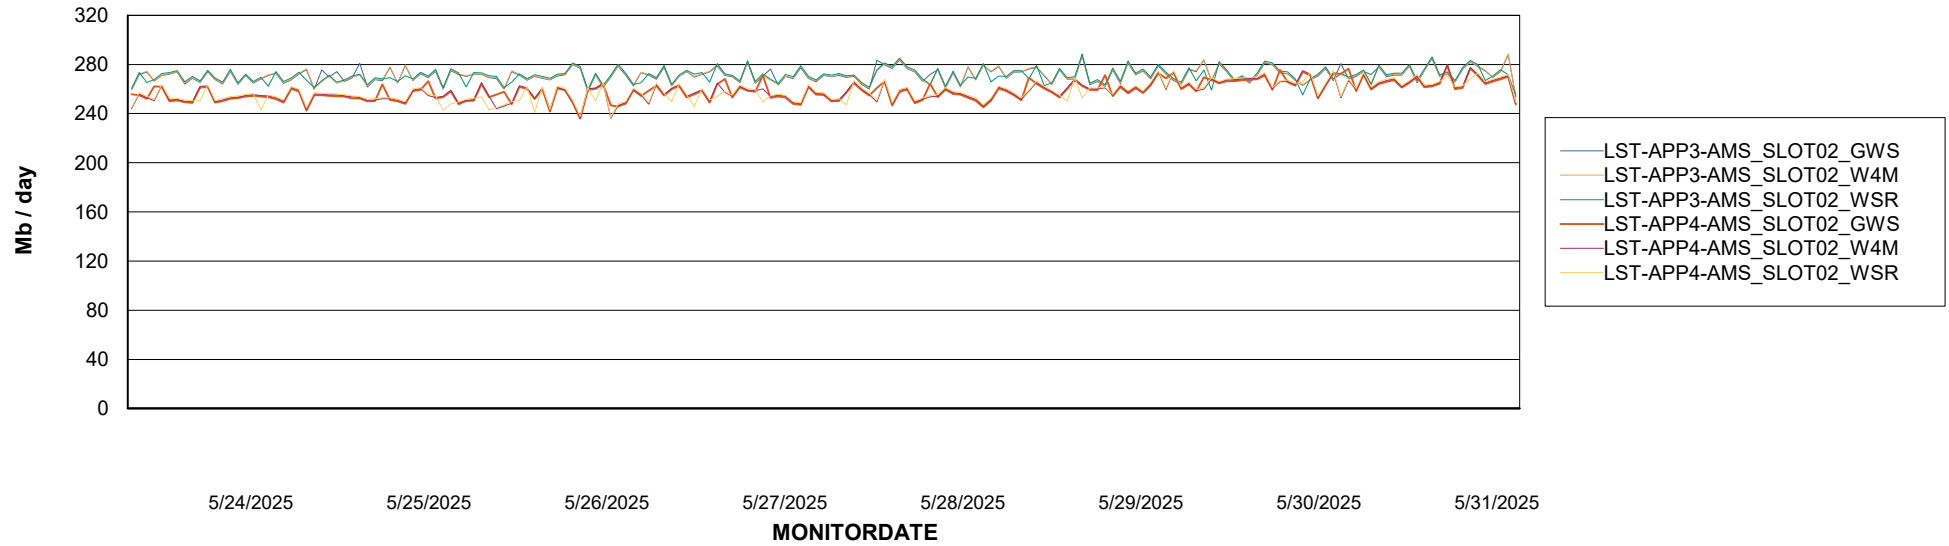

ABSSolute Web Component Services

Avg memory used per ABS Web component