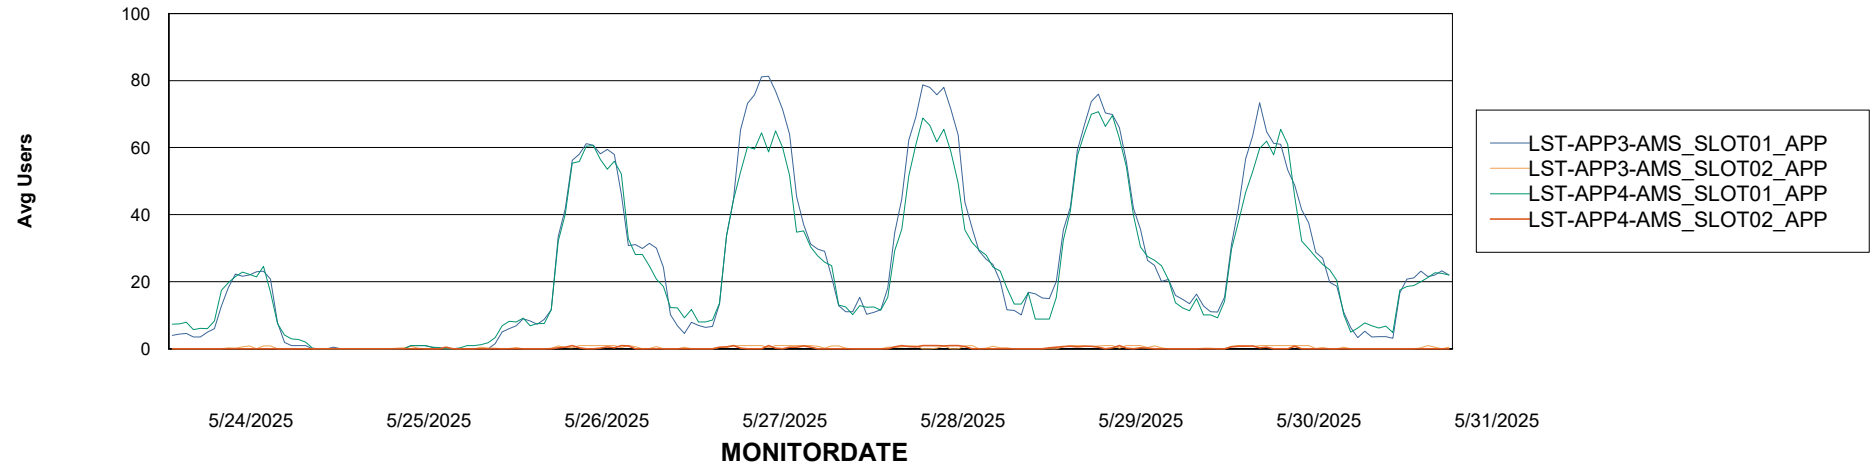

Avg users per day per ABS server