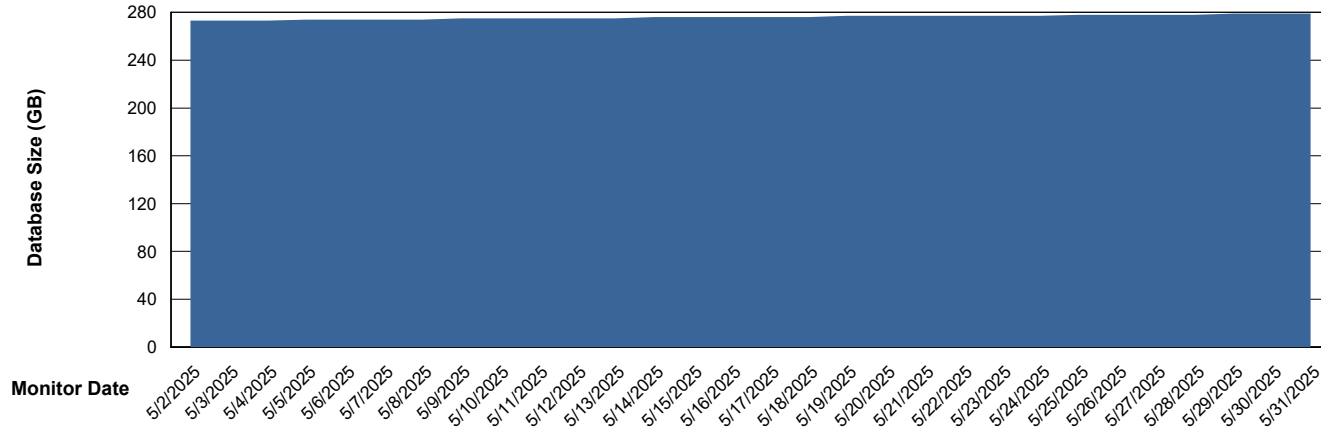

Database Performance LST-DBS4-AMS_DB_ABSME2

Weekly SLA Customer Report

Customer LST OCI AMS Production ABSME2
 Database ID 211

DATABASE SIZE LST-DBS4-AMS_DB_ABSME2

Database growth over last month

Database Tablespace LST-DBS4-AMS_DB_ABSME2