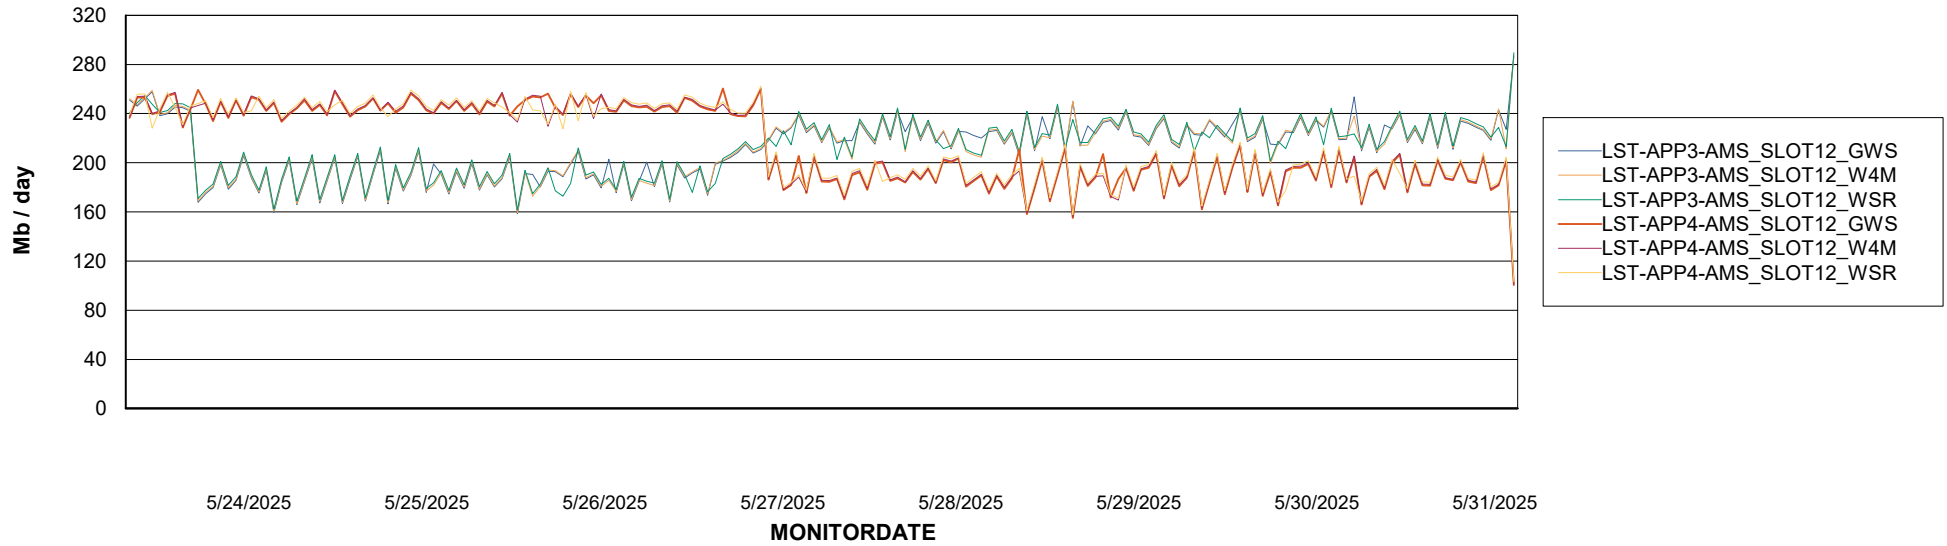

ABSSolute Web Component Services

Avg memory used per ABS Web component