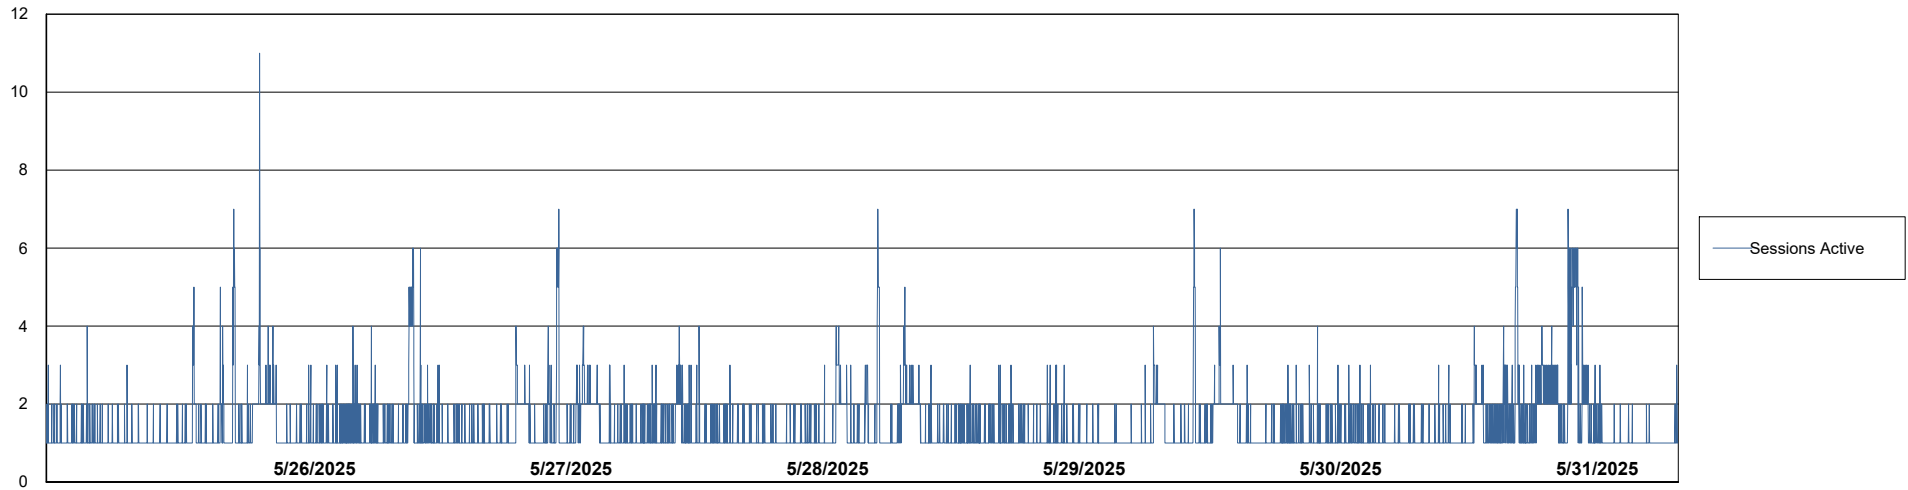

Database Performance LST-DBS4-AMS_DB_ABSME2