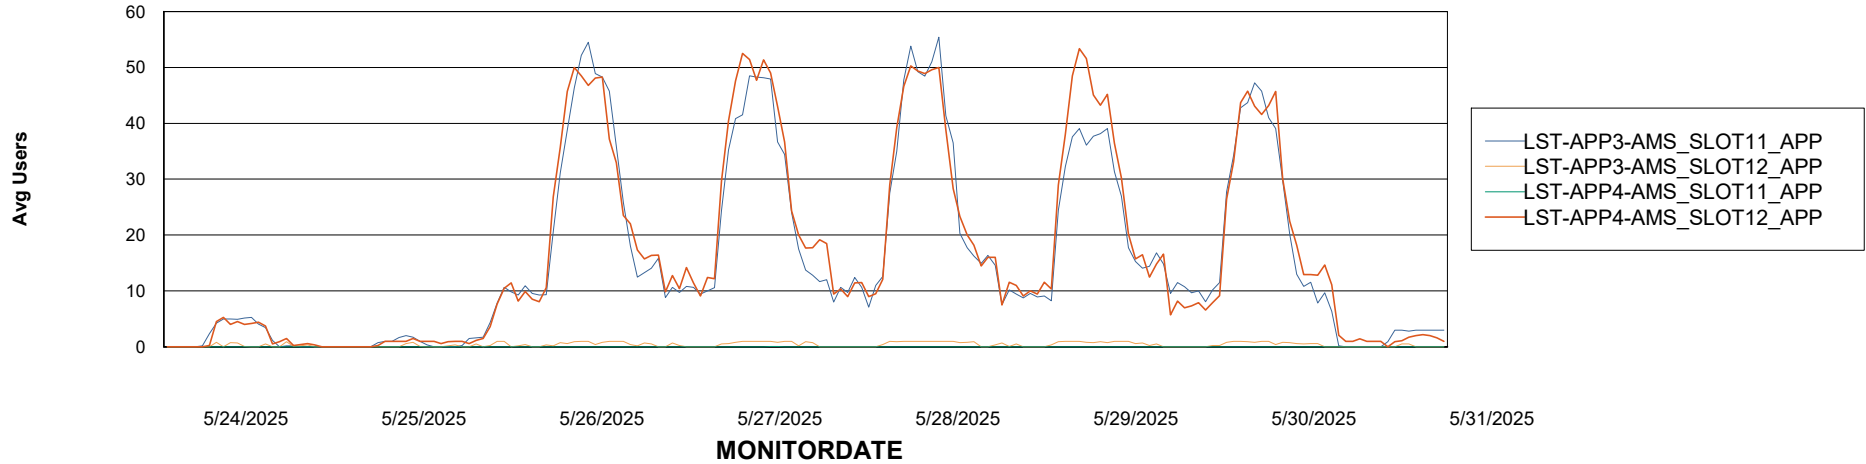

Weekly SLA Customer Report

Customer LST OCI AMS Production ABSME2
Database ID 211

ABSSolute Application Server Services

Avg memory used per ABS Server Service

Avg users per day per ABS server

Weekly SLA Customer Report