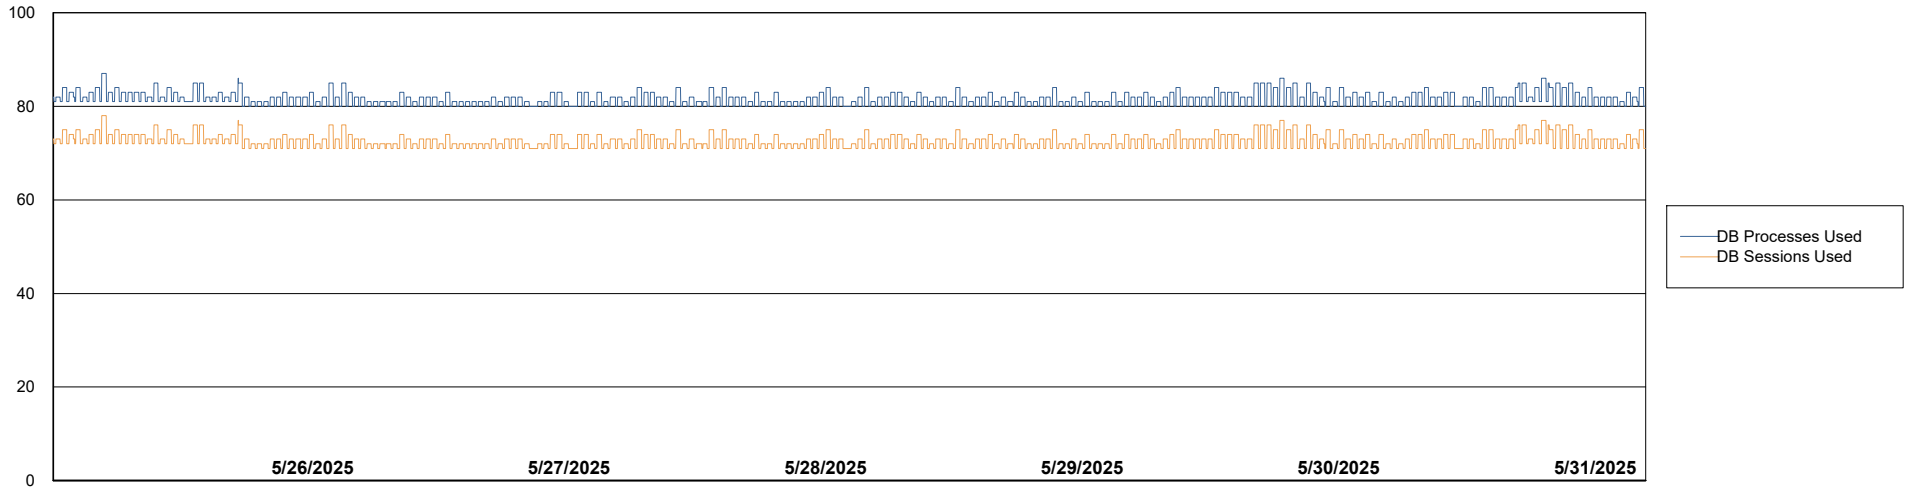

Weekly SLA Customer Report

Customer LST OCI AMS Production ABSME2
Database ID 211

Database Performance LST-DBS3-AMS_DB_HSBME2

DB Processes Max 1,000

DB Processes Max 0

Weekly SLA Customer Report

Customer LST OCI AMS Production ABSME2
Database ID 211