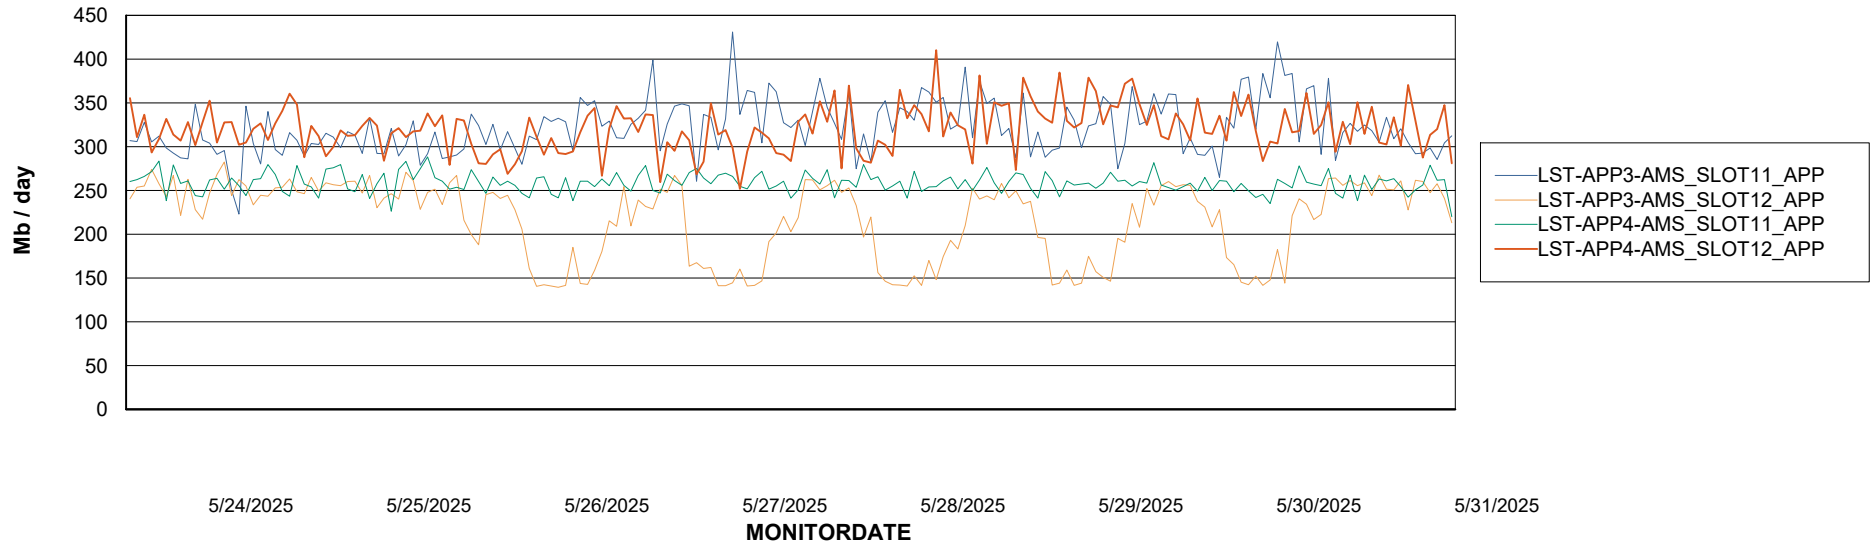

ABSSolute Application Server Services

Avg memory used per ABS Server Service