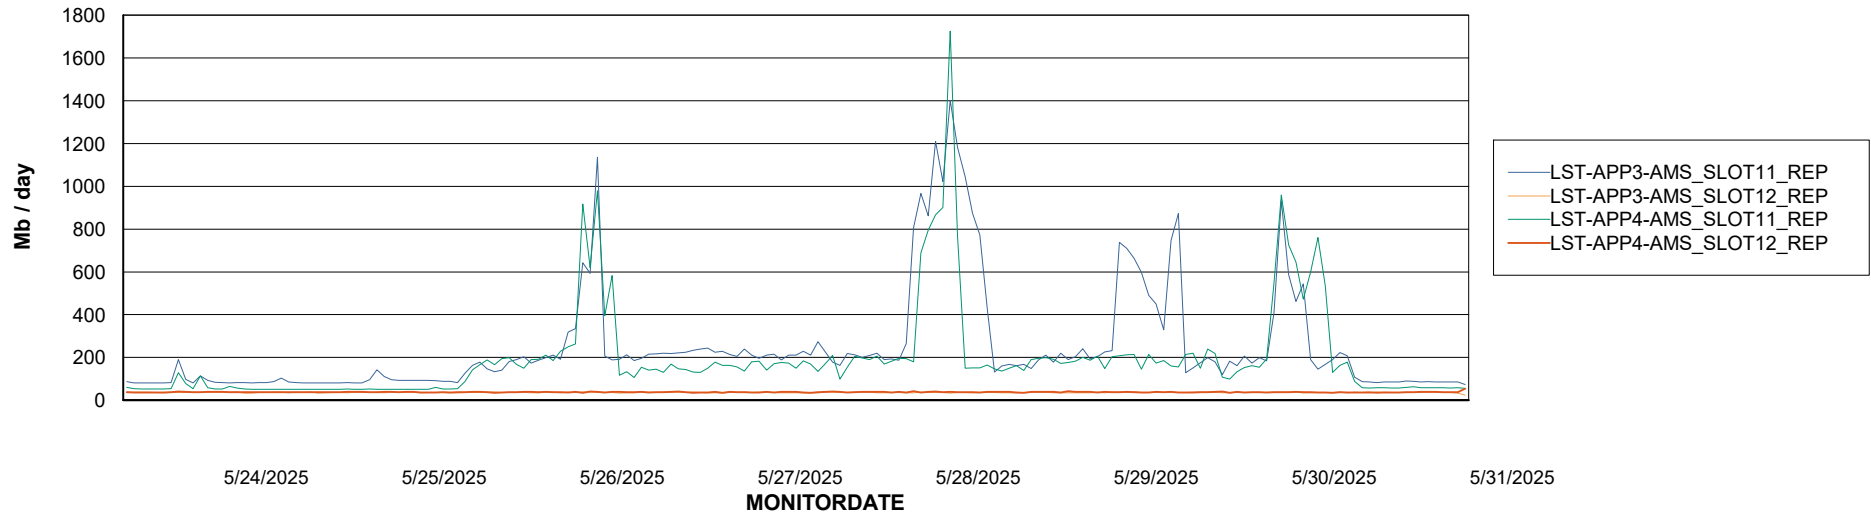

ABSSolute Application ReportServer Services

Avg memory used per ReportServer Service