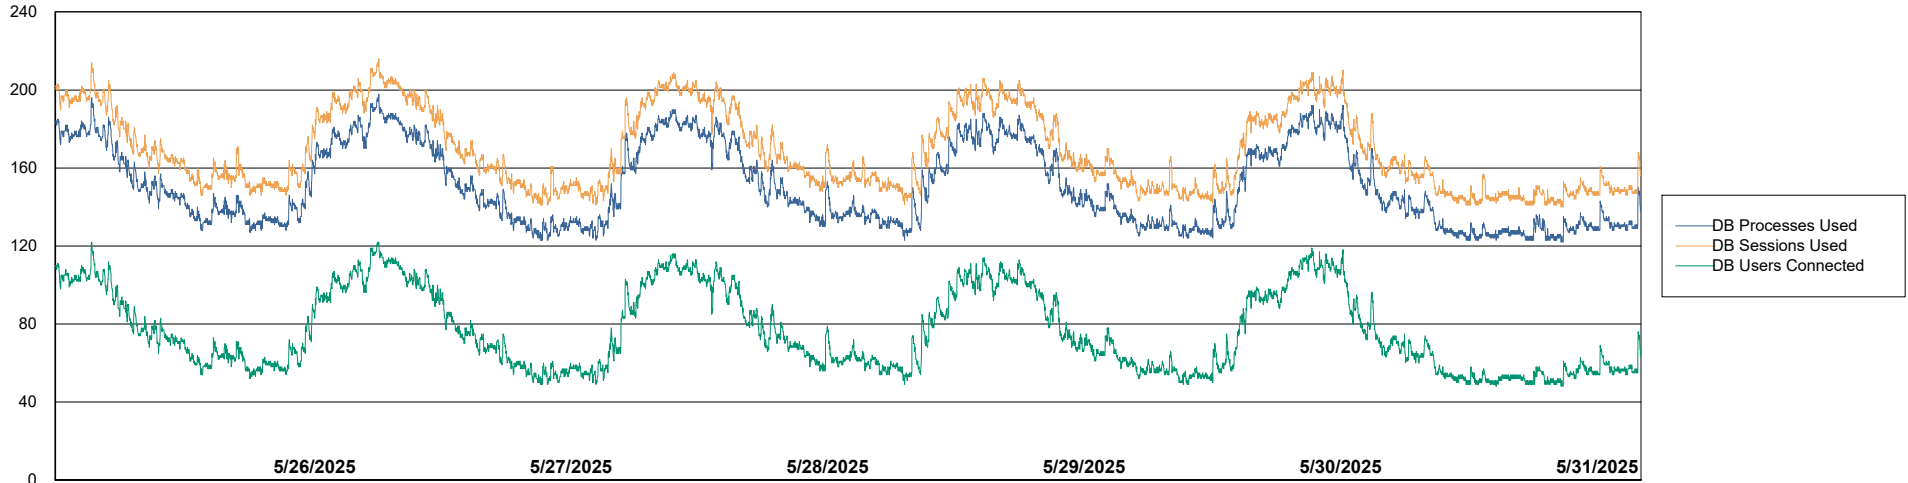

Database Performance LST-DBS4-AMS_DB_ABSME2