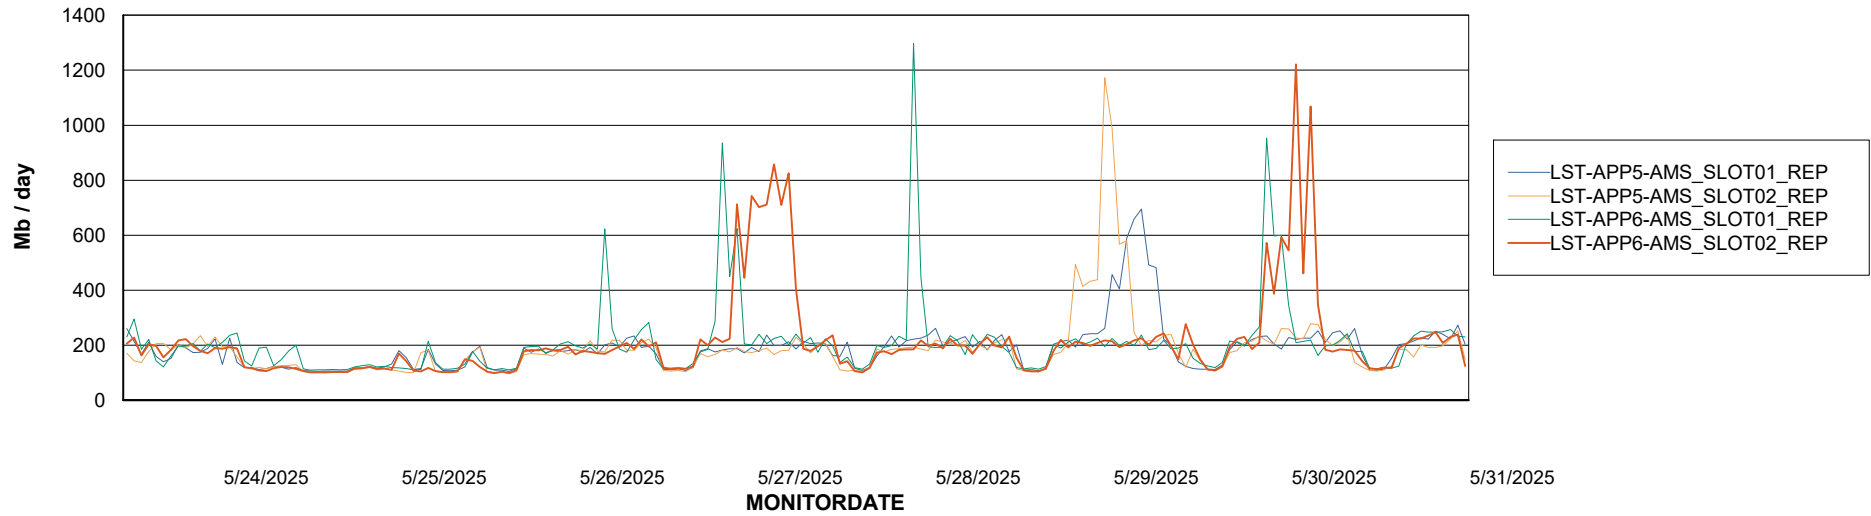

ABSSolute Application ReportServer Services

Avg memory used per ReportServer Service