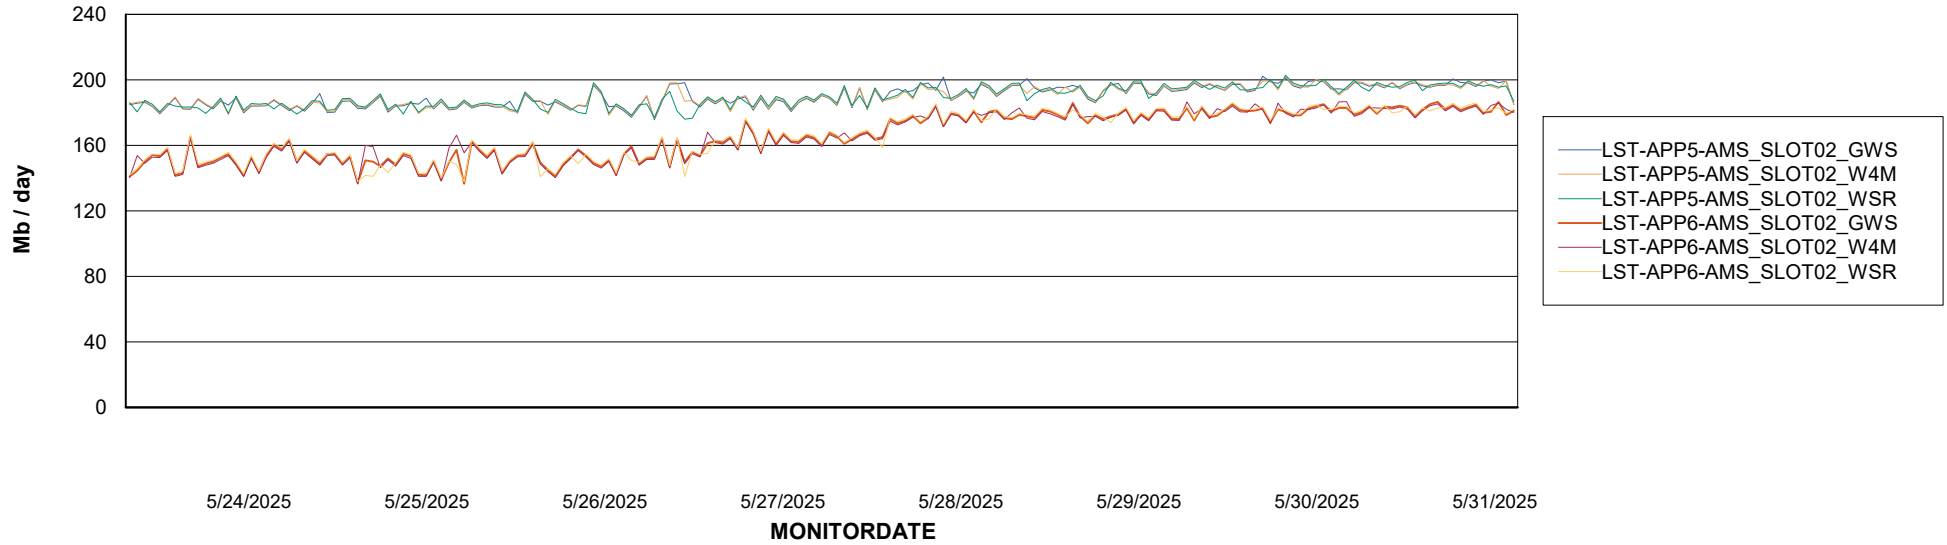

ABSSolute Web Component Services

Avg memory used per ABS Web component