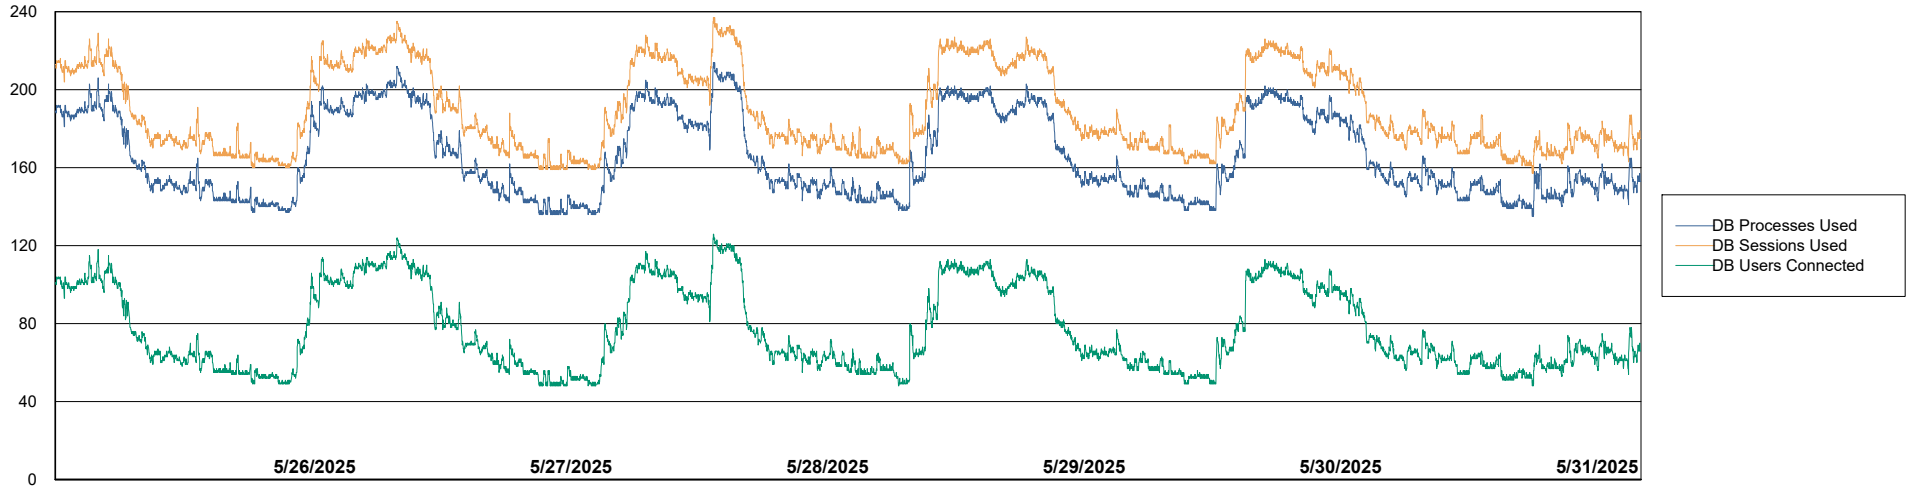

Database Performance LST-DBS5-AMS_DB_ABSEE