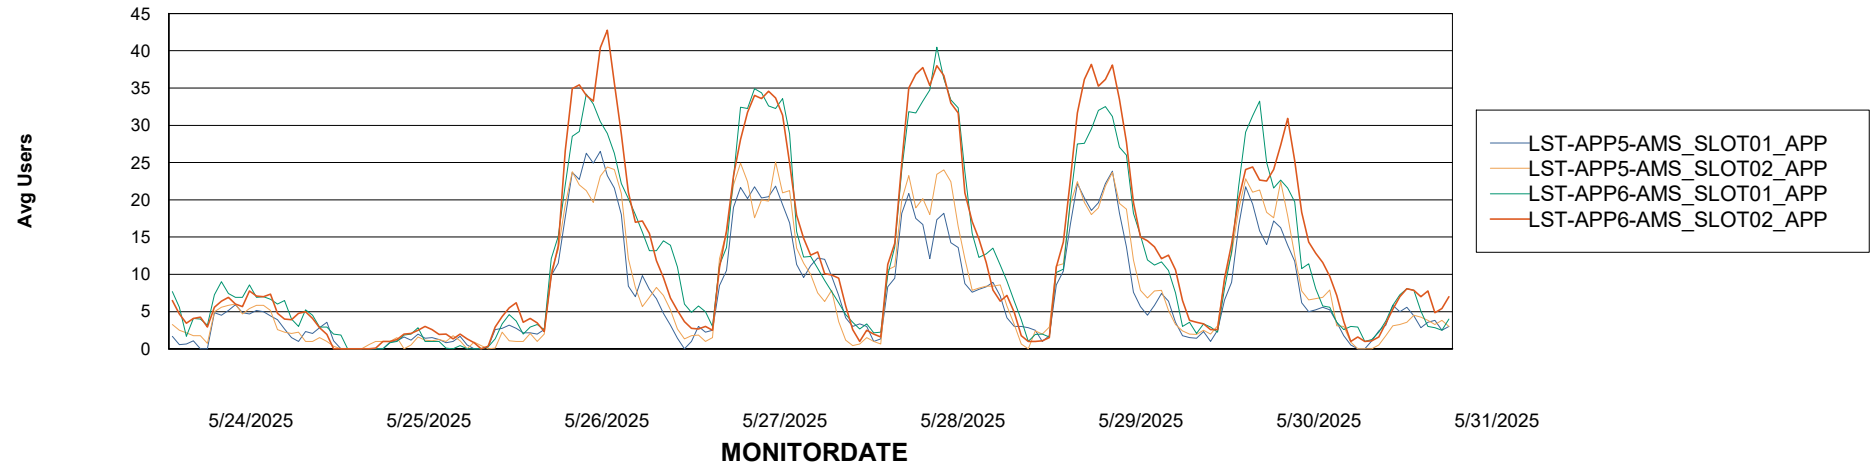

Avg users per day per ABS server