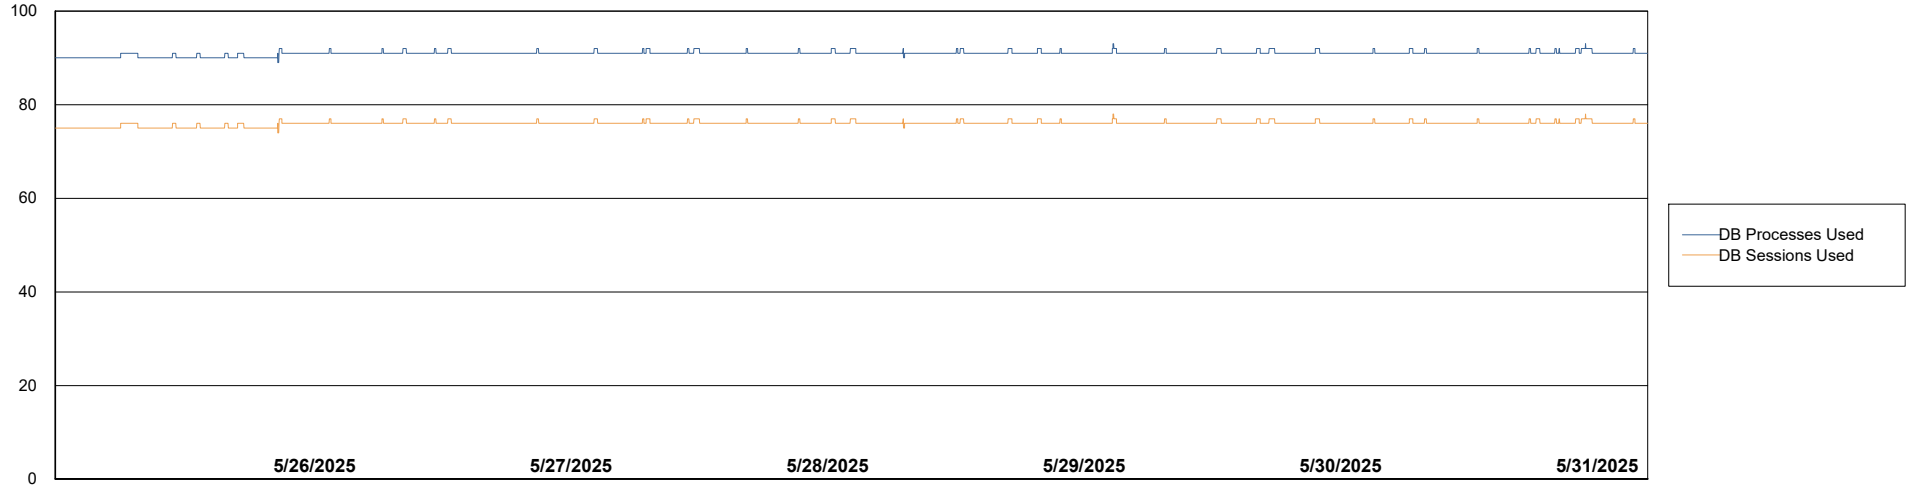

Database Performance LST-DBS6-AMS_DB_HSBABSEE

DB Processes Max 0
DB Processes Max 1,000