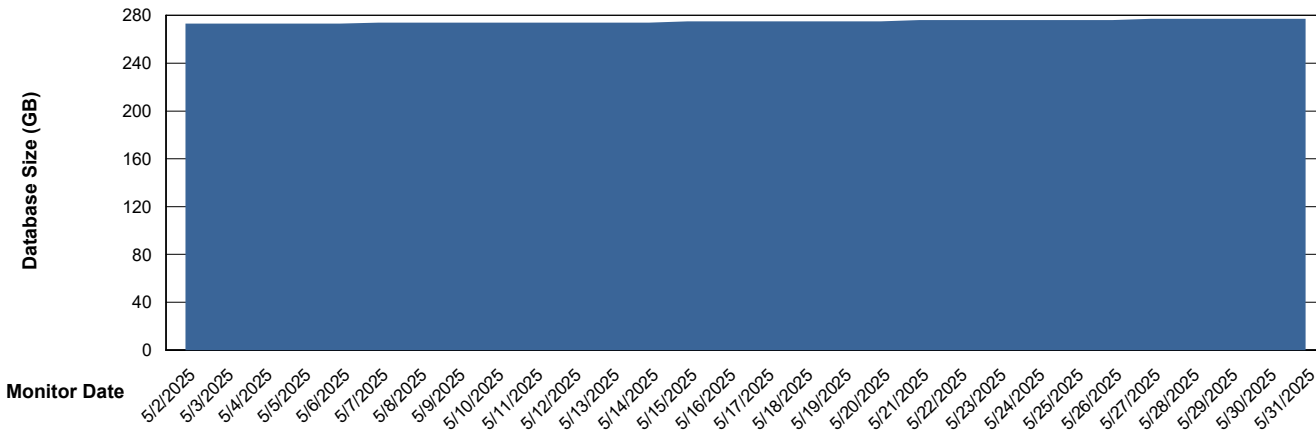

Database growth over last month

Database Tablespace LST-DBS5-AMS_DB_ABSEE

Date	Tablespace Name	Filesize (Gb)	Usedsize (Gb)	Percentage free
5/31/2025	ABSDATA	309	248	20
	INDX	60	17	72
5/30/2025	ABSDATA	309	248	20
	INDX	60	17	72
5/29/2025	ABSDATA	309	248	20
	INDX	60	17	72
5/28/2025	ABSDATA	295	248	16
	INDX	60	17	72
5/27/2025	ABSDATA	295	248	16
	INDX	60	17	72
5/26/2025	ABSDATA	295	247	16
	INDX	60	17	72
5/25/2025	ABSDATA	295	247	16
	INDX	60	17	72