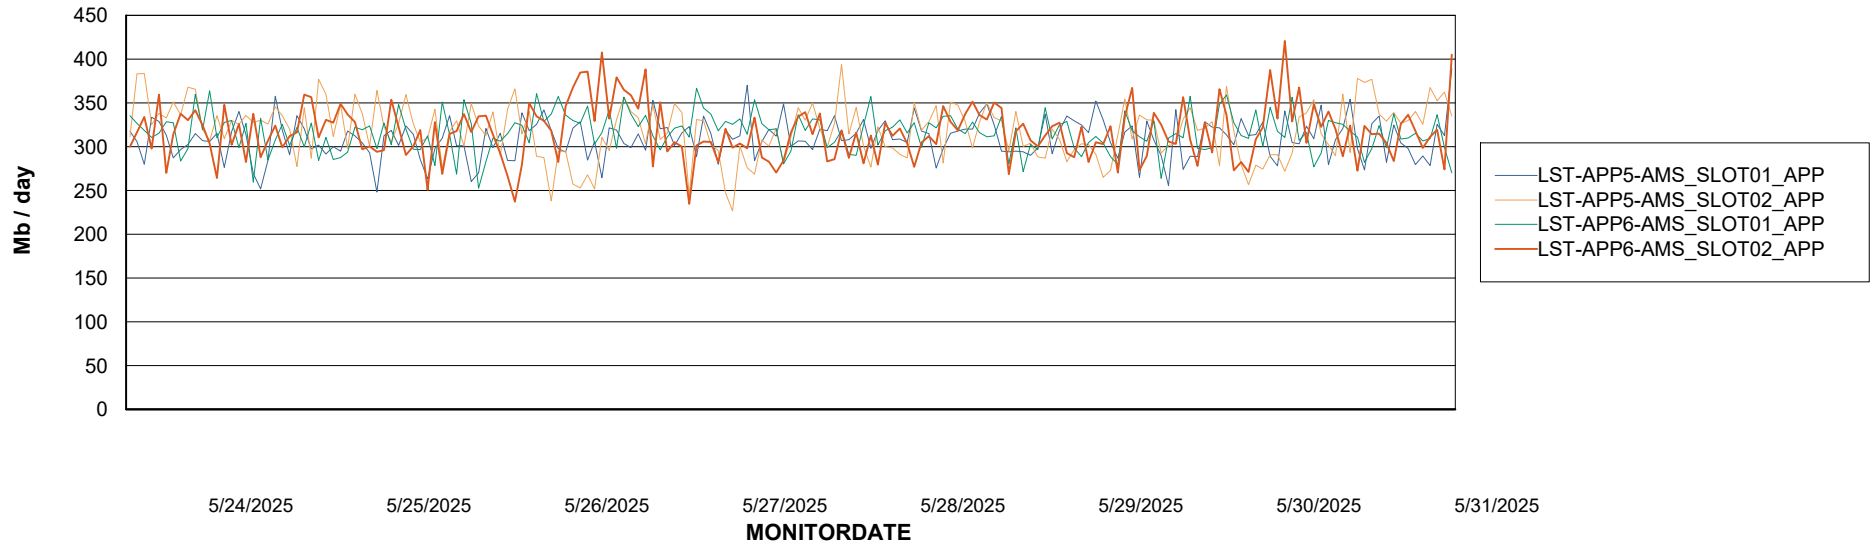

ABSSolute Application Server Services

Avg memory used per ABS Server Service