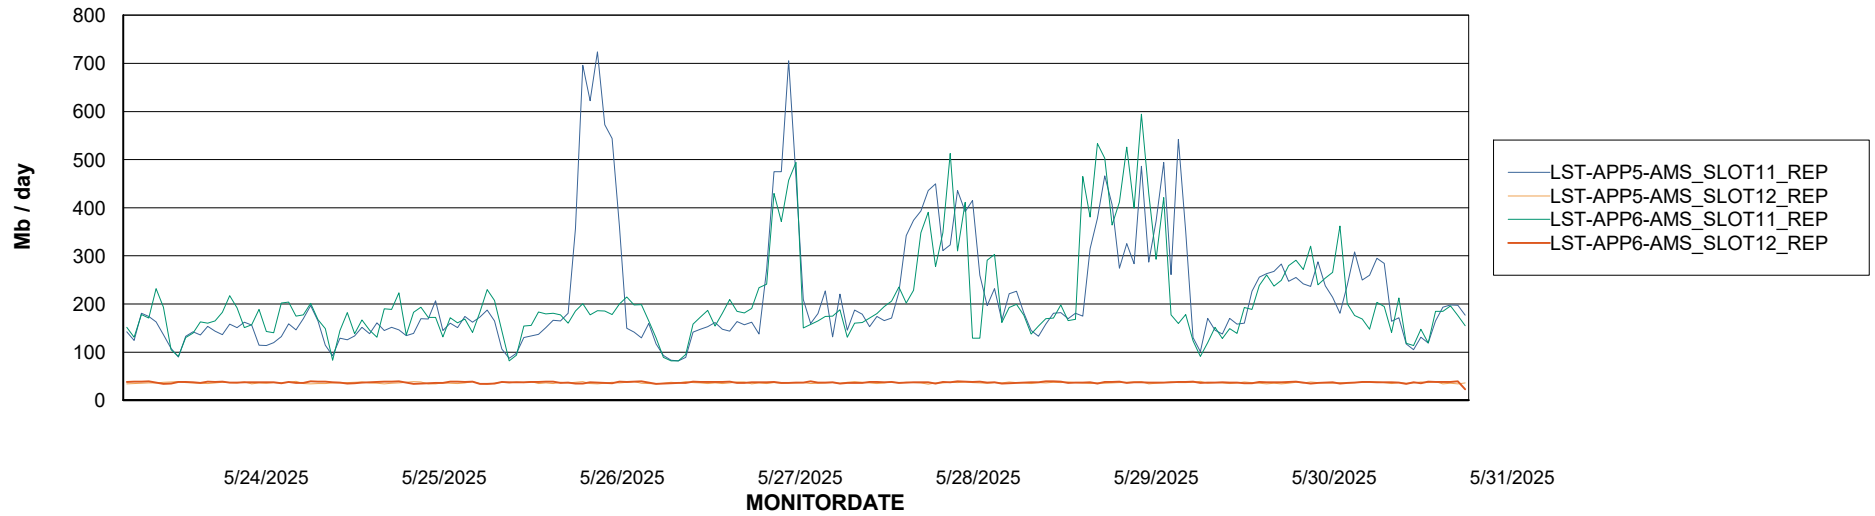

ABSSolute Application ReportServer Services

Avg memory used per ReportServer Service