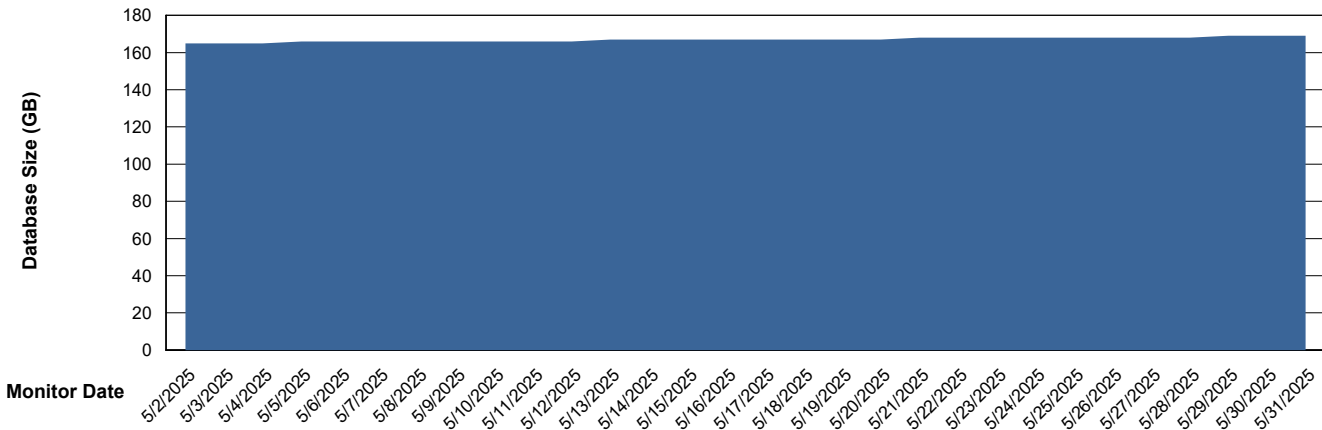

Database Performance LST-DBS6-AMS_DB_ABSEE2

Weekly SLA Customer Report

Customer LST OCI AMS Production ABSEE2
 Database ID 212

DATABASE SIZE LST-DBS6-AMS_DB_ABSEE2

Database growth over last month

Database Tablespace LST-DBS6-AMS_DB_ABSEE2