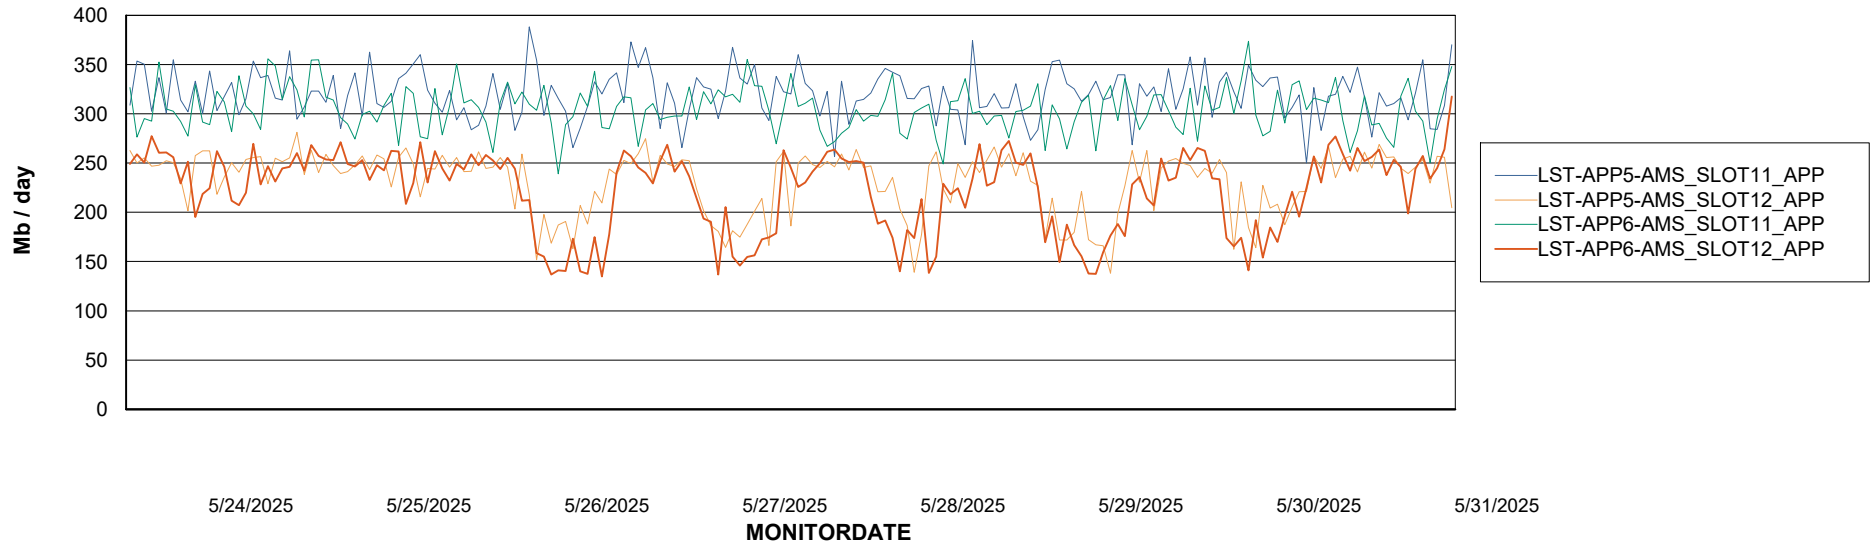

ABSSolute Application Server Services

Avg memory used per ABS Server Service