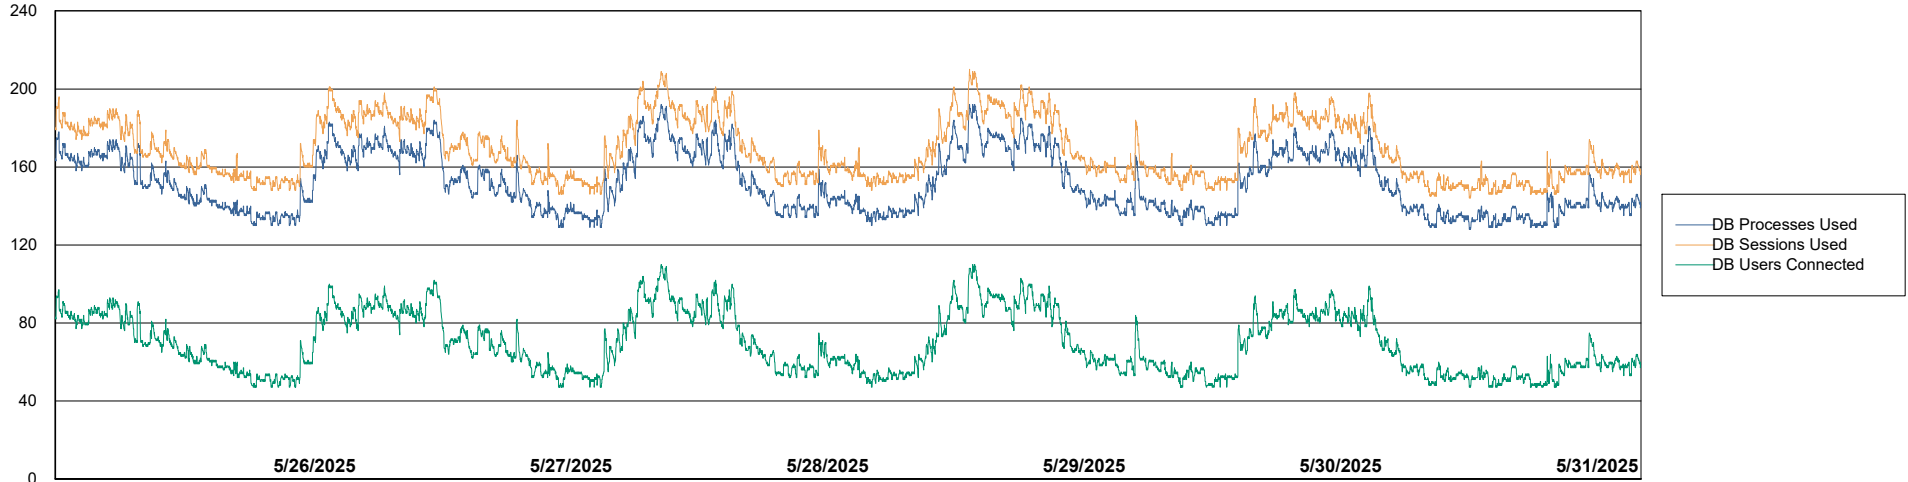

Database Performance LST-DBS6-AMS_DB_ABSEE2