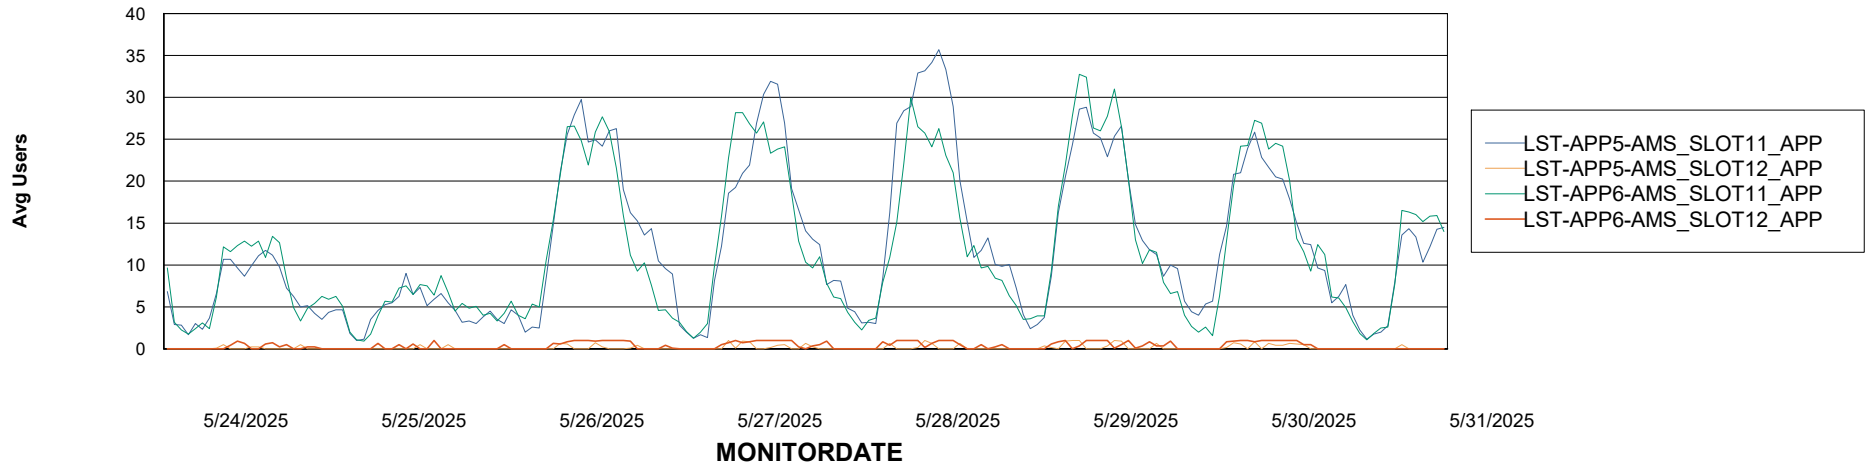

Weekly SLA Customer Report

Customer LST OCI AMS Production ABSEE2
Database ID 212

ABSSolute Application Server Services

Avg memory used per ABS Server Service

Avg users per day per ABS server

Weekly SLA Customer Report