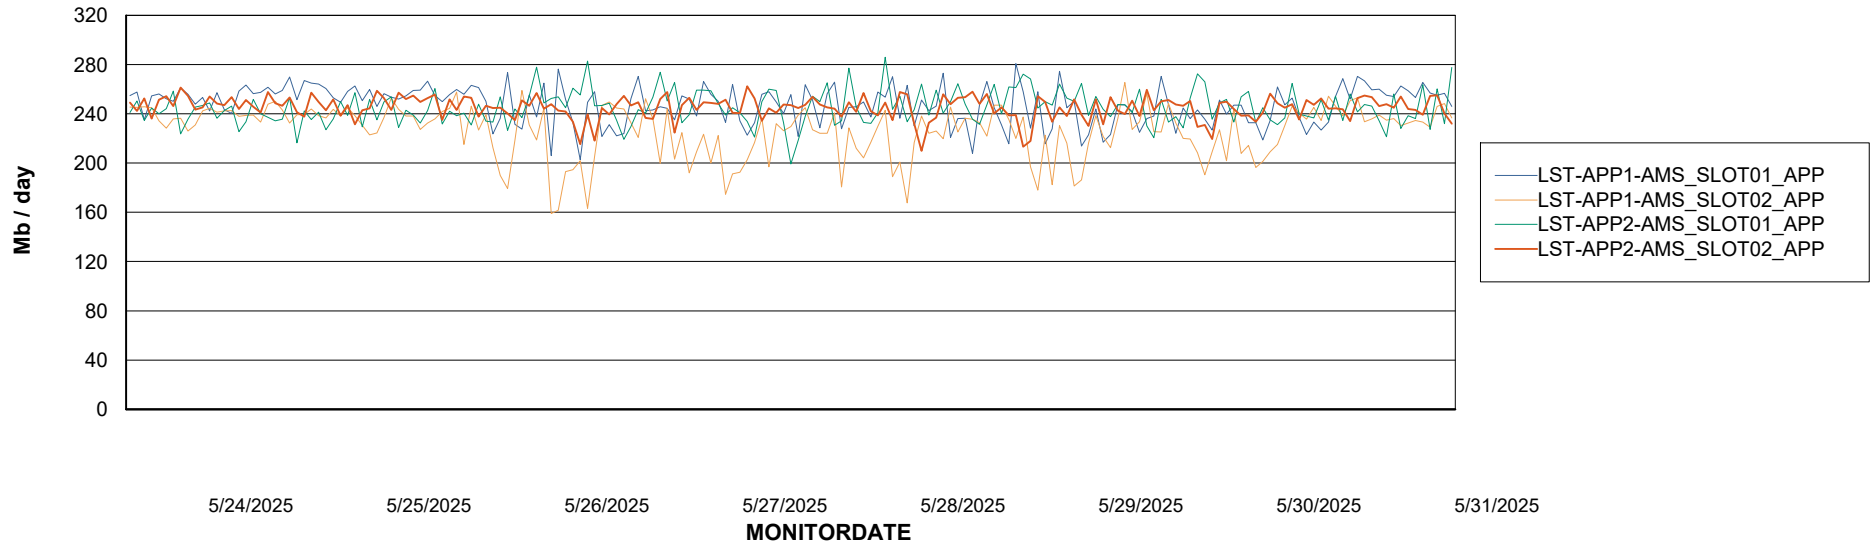

ABSSolute Application Server Services

Avg memory used per ABS Server Service