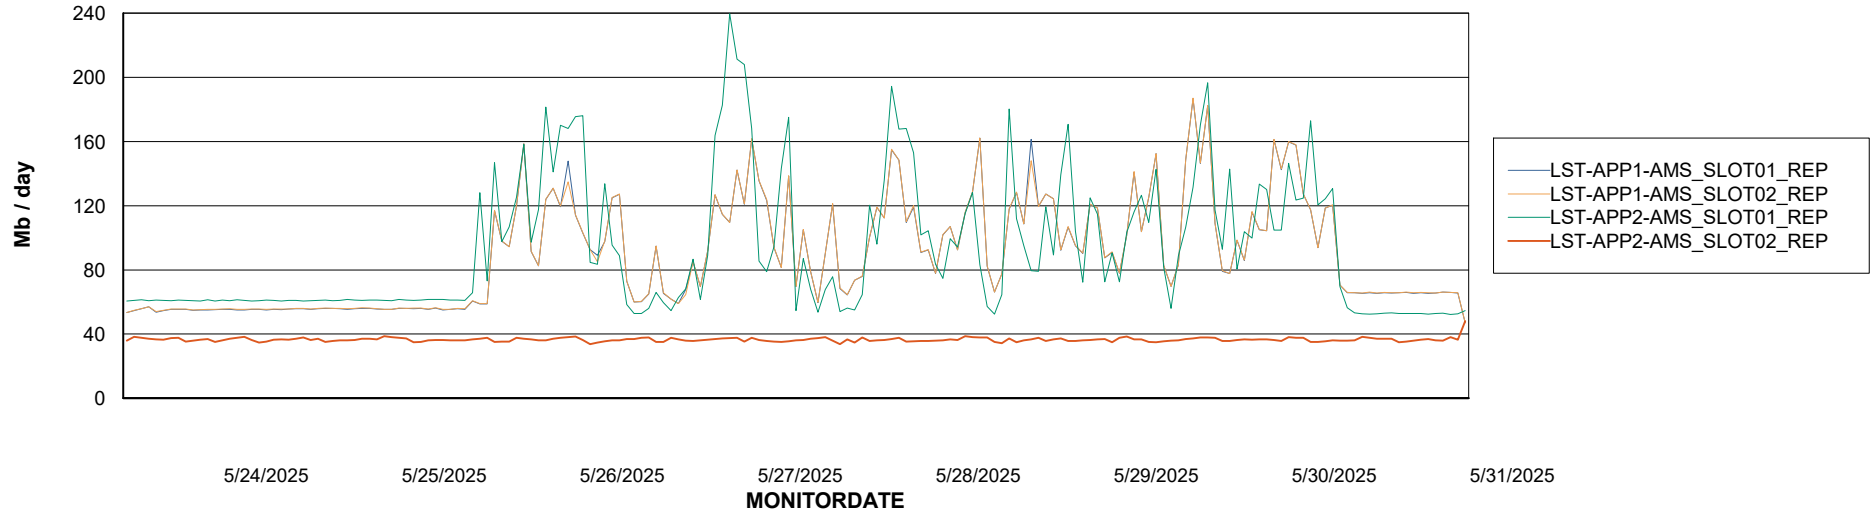

ABSSolute Application ReportServer Services

Avg memory used per ReportServer Service