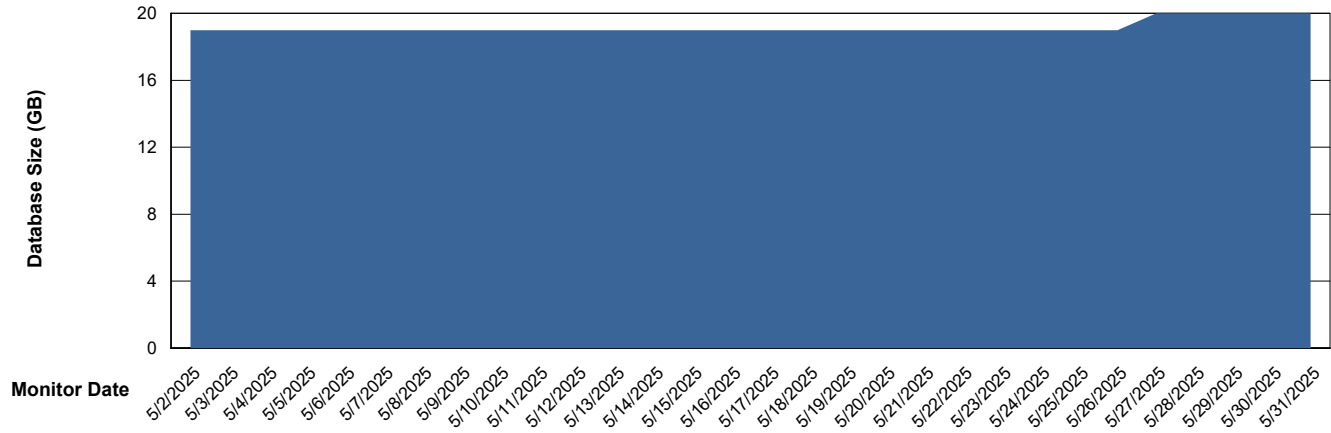

DATABASE SIZE LST-DBS1-AMS_DB_ABSCH

Database growth over last month