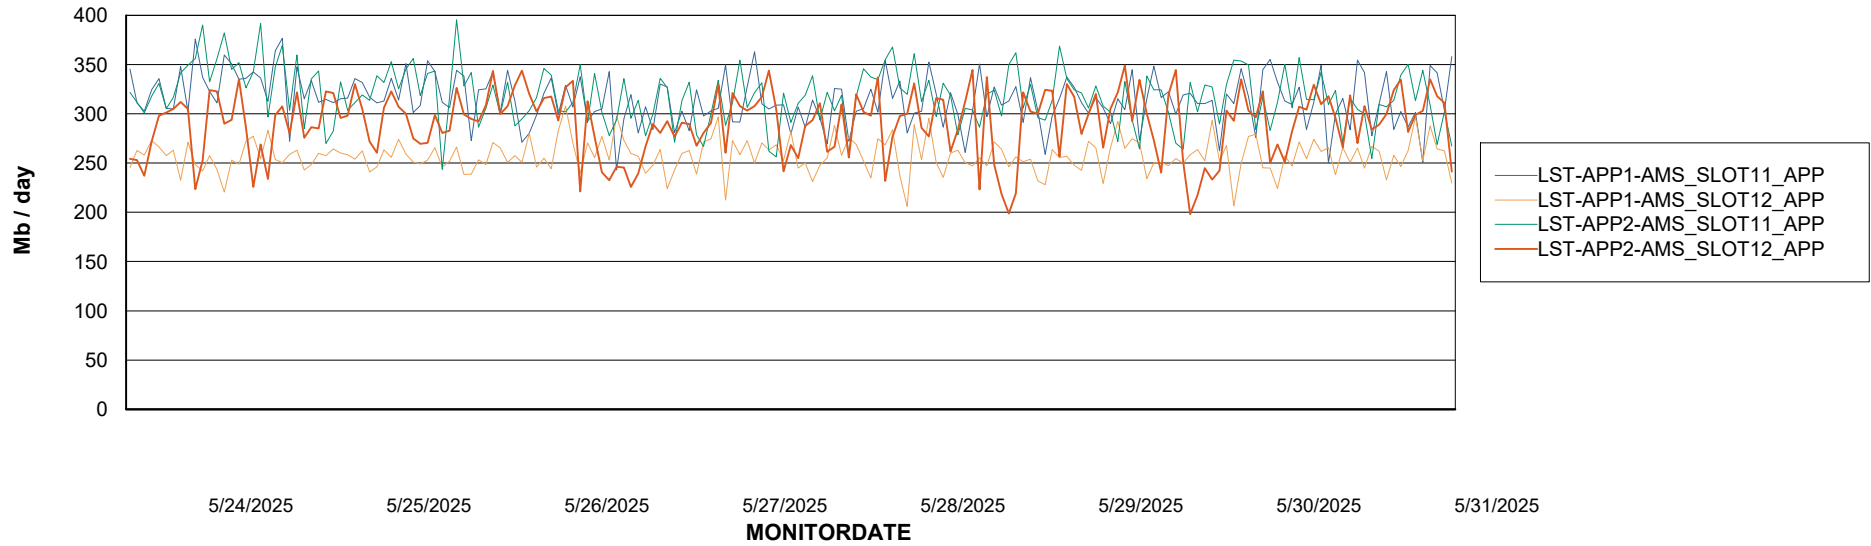

ABSSolute Application Server Services

Avg memory used per ABS Server Service