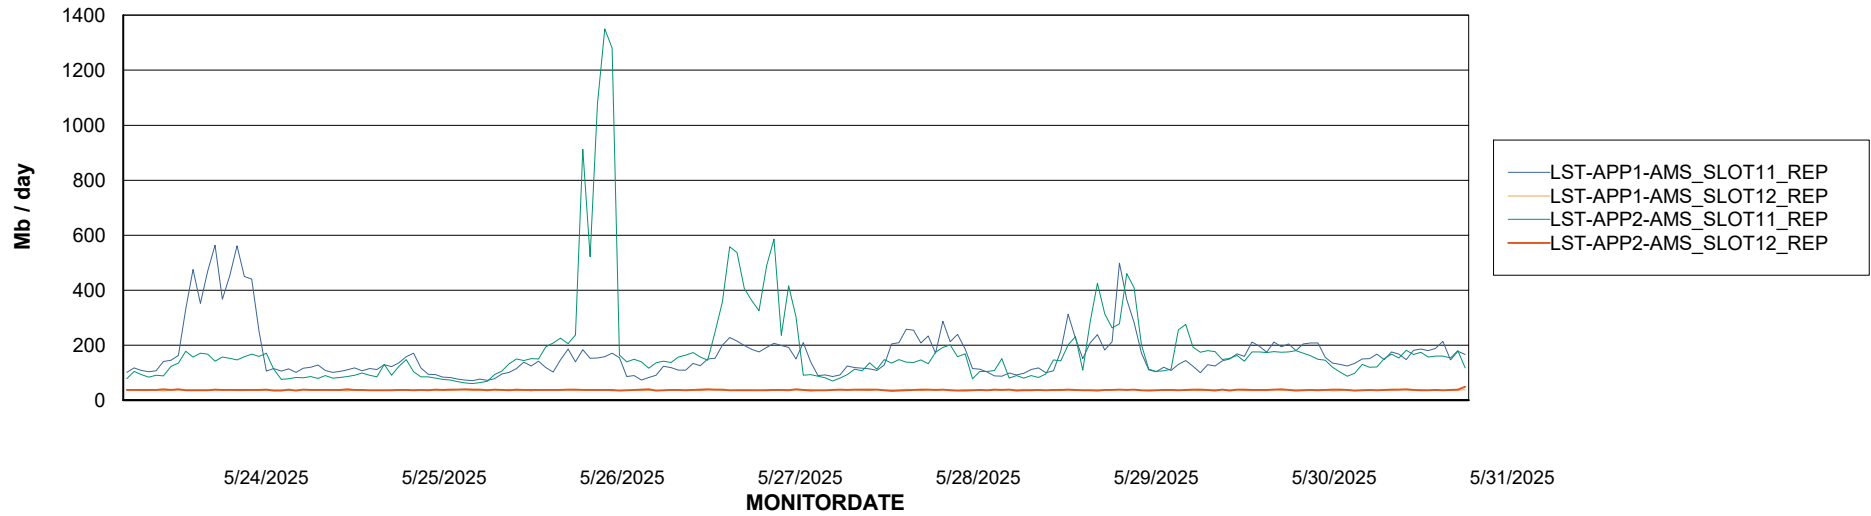

ABSSolute Application ReportServer Services

Avg memory used per ReportServer Service