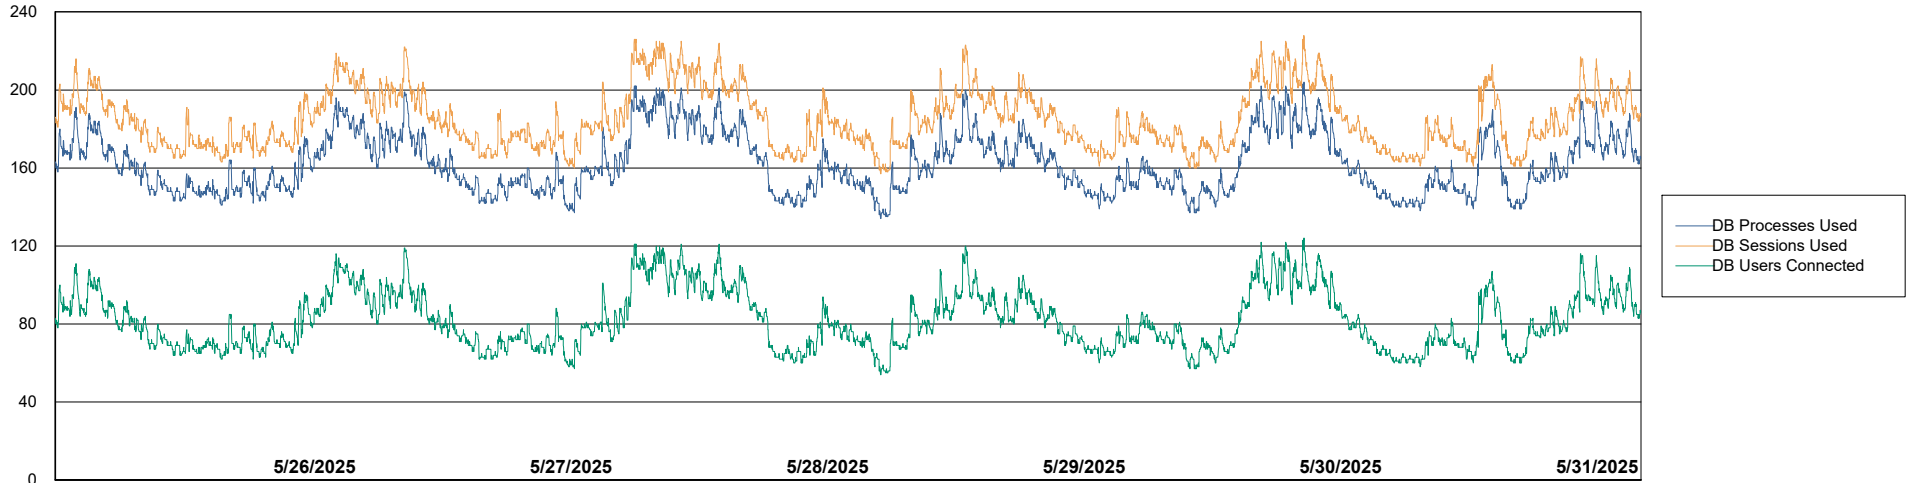

Database Performance LST-DBS2-AMS_DB_ABSCH2