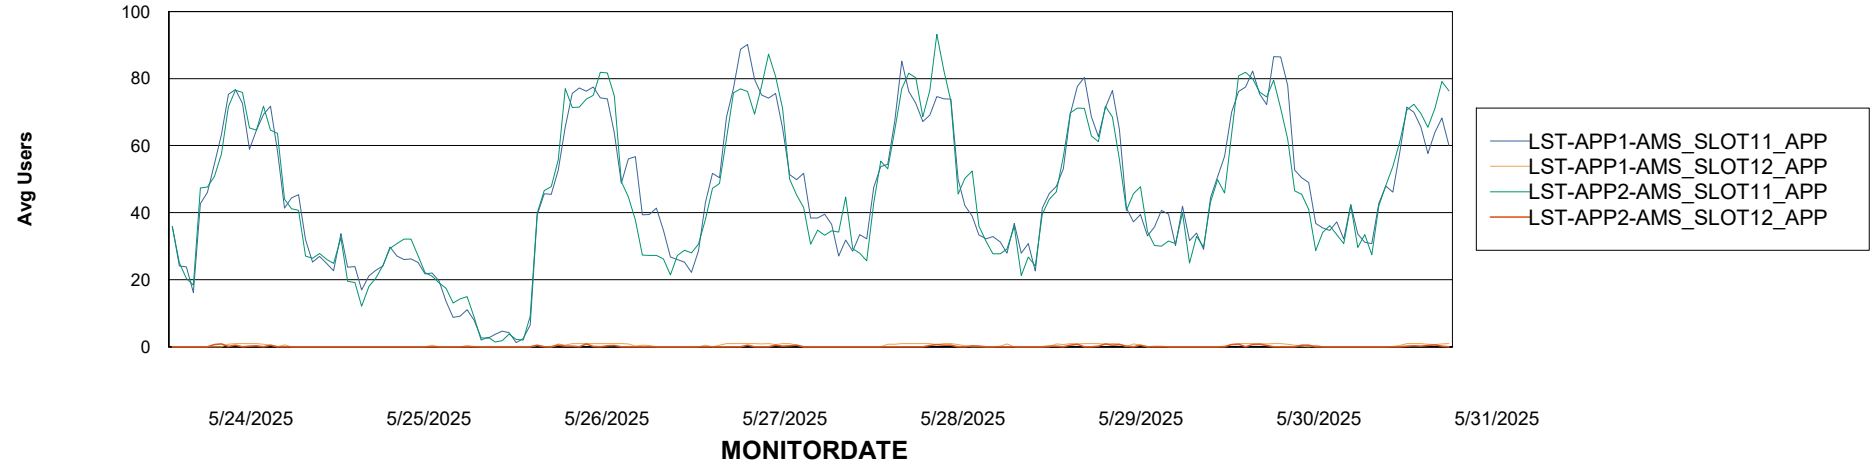

Weekly SLA Customer Report

Customer LST OCI AMS Production ABSCH2
Database ID 216

ABSSolute Application Server Services

Avg memory used per ABS Server Service

Avg users per day per ABS server

Weekly SLA Customer Report