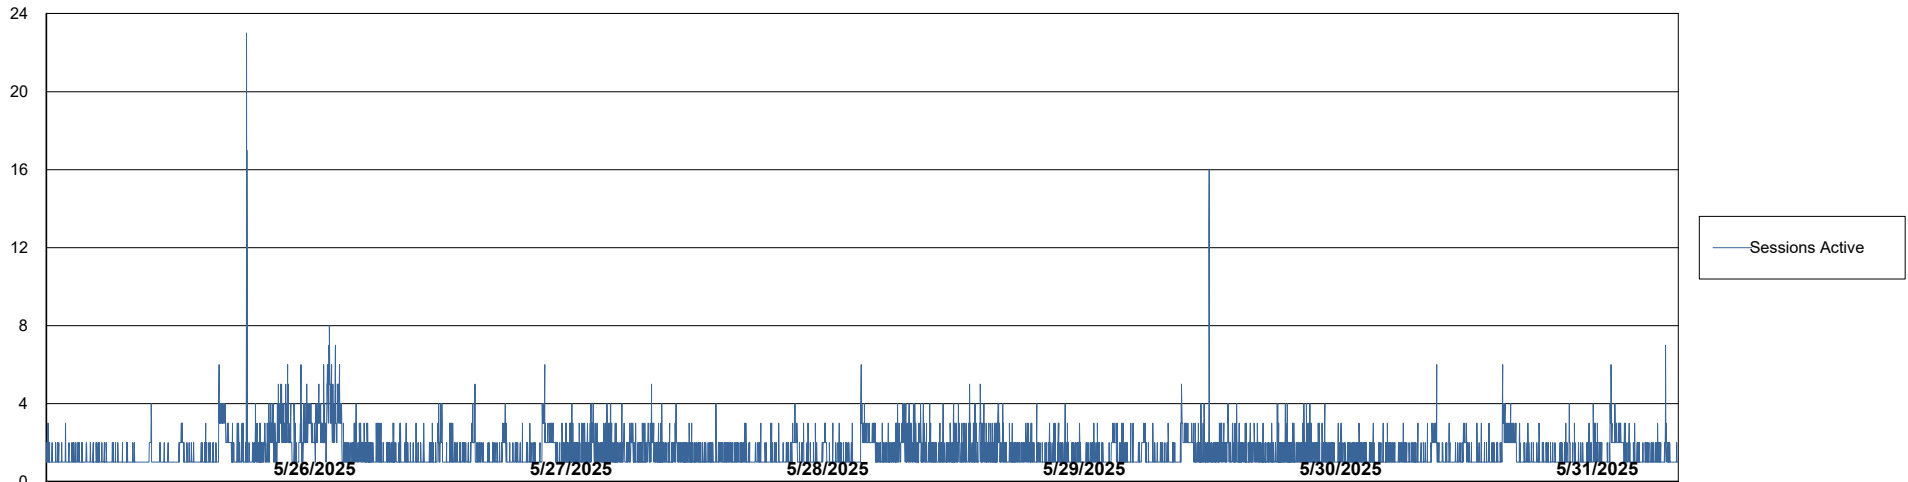

Harddisk Usage LSS_CHINA_PRD_liazcne2VMProdABSSoluteDB2

	Free disk space on / (%)	Total disk space on / (Gb)	Used disk space on / (Gb)	Free disk space on /boot (%)	Total disk space on /boot (Gb)	Used disk space on /boot (Gb)	Free disk space on /u01 (%)	Total disk space on /u01 (Gb)	Used disk space on /u01 (Gb)	Free disk space on /u02 (%)
5/31/2025	87	63	8	69	0	0	48	49	24	31
5/30/2025	87	63	8	69	0	0	48	49	24	31
5/29/2025	87	63	8	69	0	0	48	49	24	31
5/28/2025	87	63	8	69	0	0	48	49	24	31
5/27/2025	87	63	8	69	0	0	48	49	24	31
5/26/2025	87	63	8	69	0	0	48	49	24	31
5/25/2025	87	63	8	69	0	0	48	49	24	31

Weekly SLA Customer Report

Customer LSS_CHINA_Production
Database ID 202

Database Performance LSS_CHINA_PRD_liazcne2VMPProdABSSoluteDB1_ABS1

Weekly SLA Customer Report

Customer LSS_CHINA_Production
Database ID 202