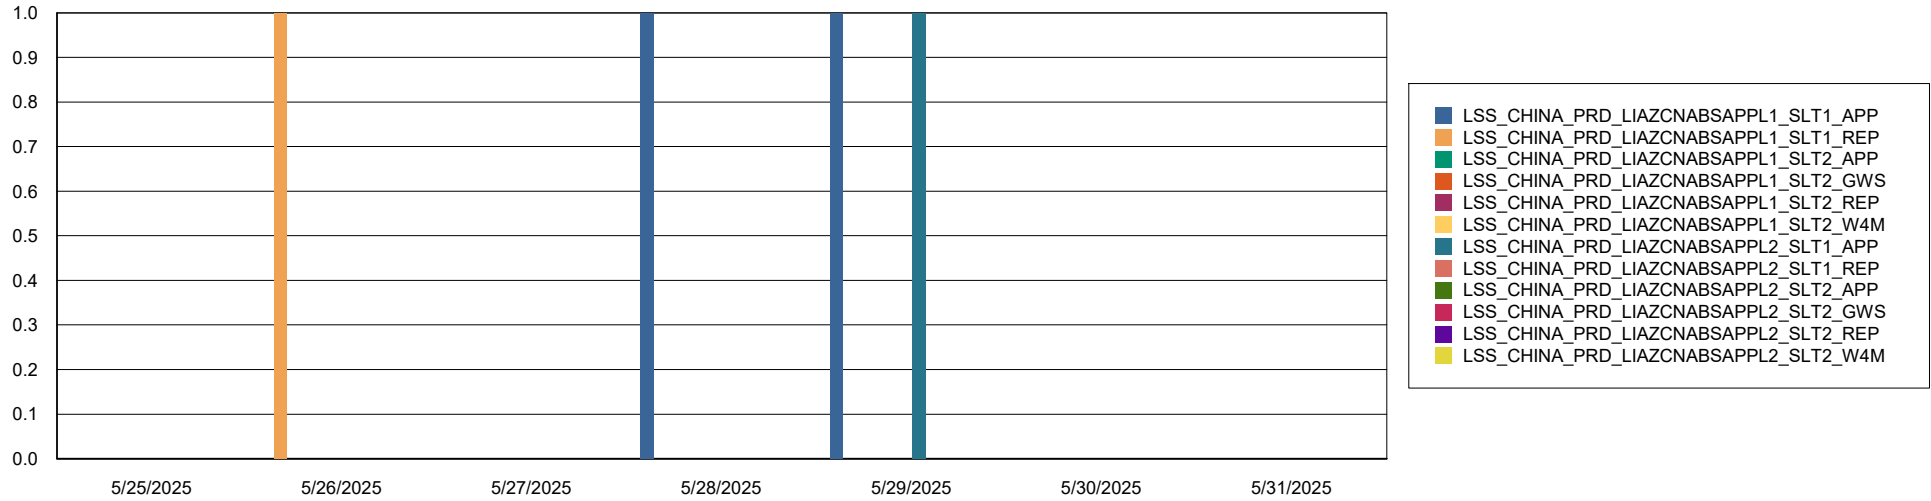

Disaster per ABS component