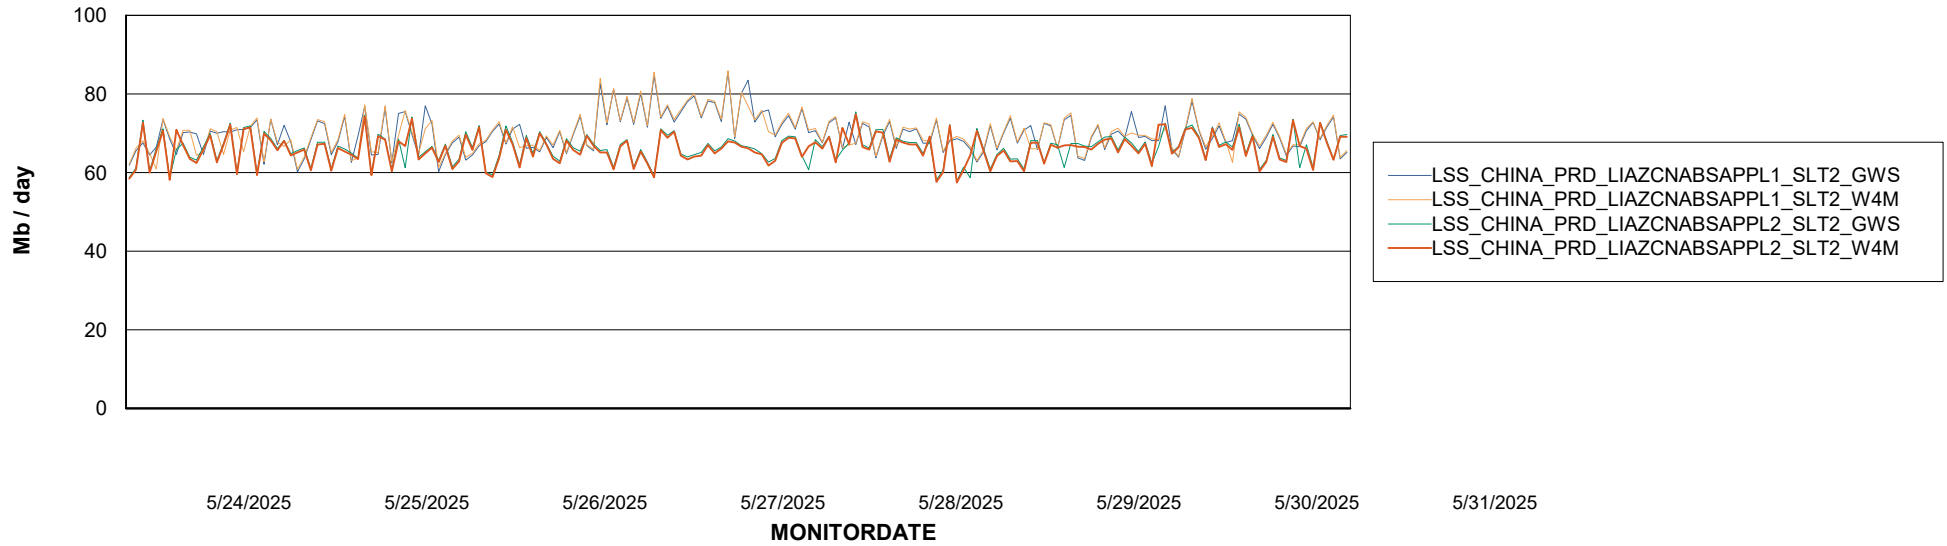

Avg memory used per ReportServer Service

Weekly SLA Customer Report

Customer LSS_CHINA_Production
Database ID 202

ABSolute Web Component Services

Avg memory used per ABS Web component

Weekly SLA Customer Report