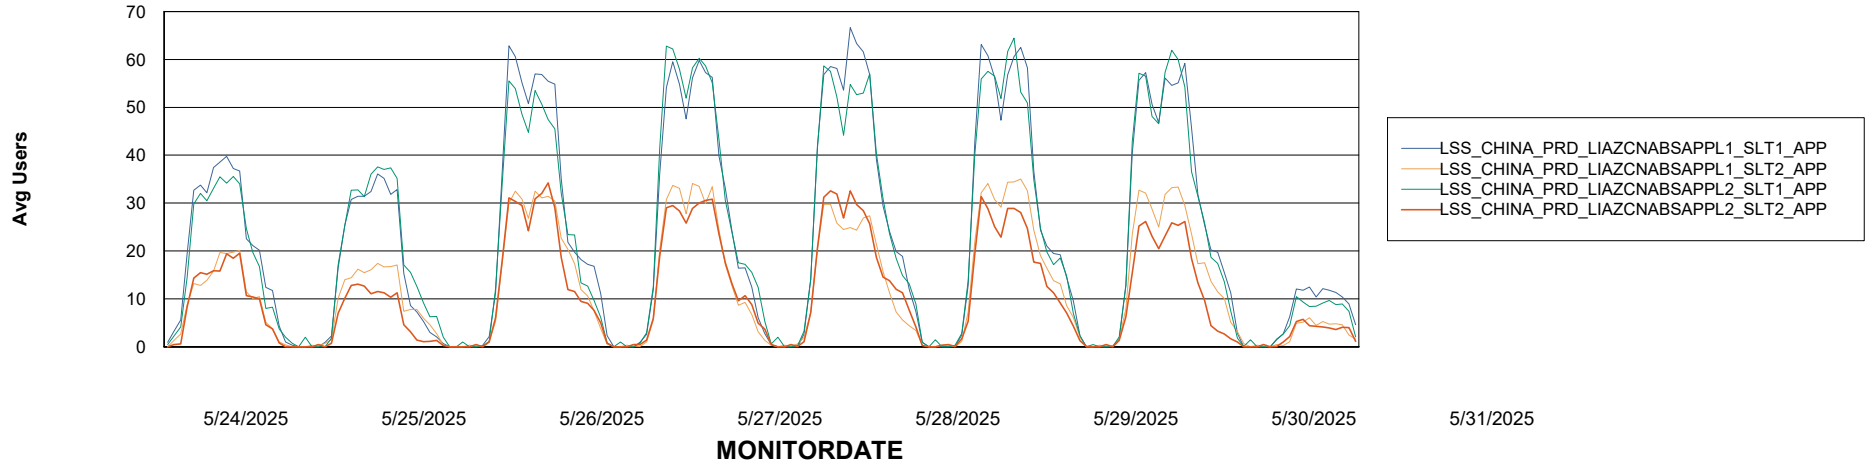

Avg users per day per ABS server