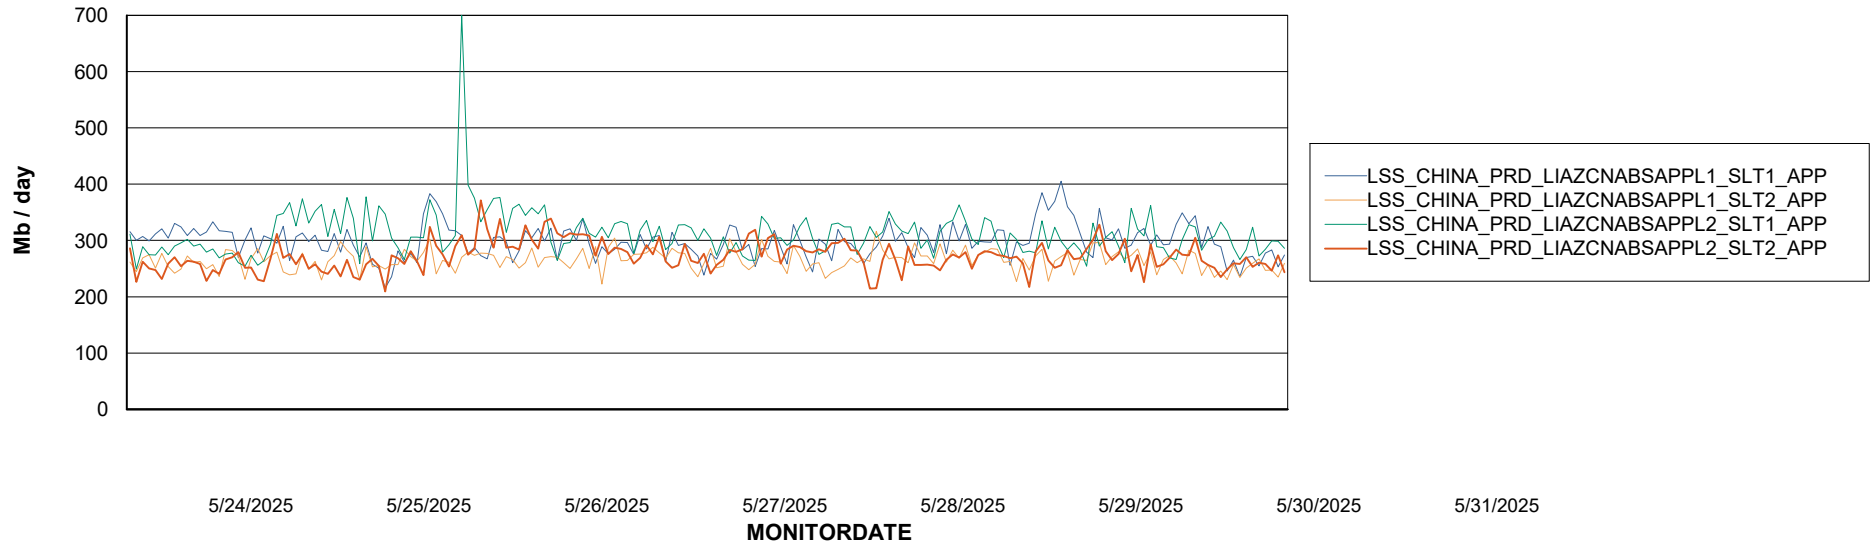

ABSSolute Application Server Services

Avg memory used per ABS Server Service