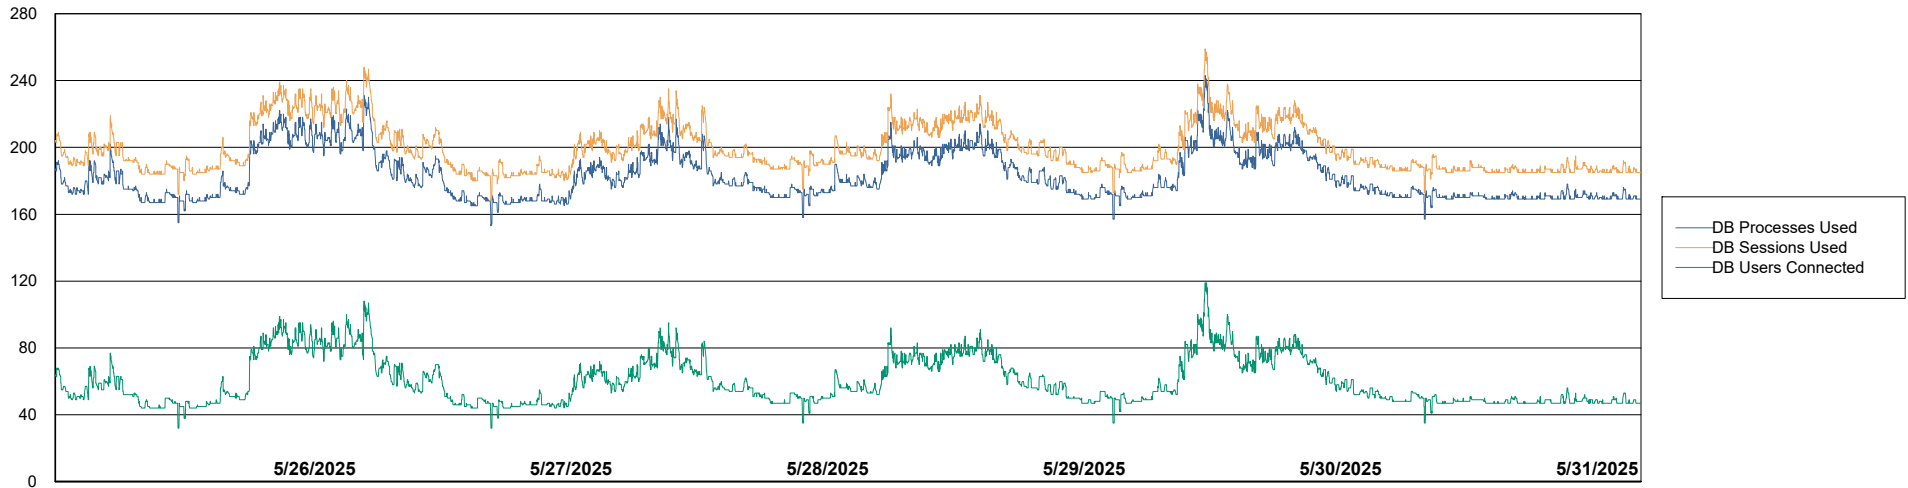

Harddisk Usage LSS_CHINA_PRD_liazcne2VMProdABSSoluteDB2

	Free disk space on / (%)	Total disk space on / (Gb)	Used disk space on / (Gb)	Free disk space on /boot (%)	Total disk space on /boot (Gb)	Used disk space on /boot (Gb)	Free disk space on /u01 (%)	Total disk space on /u01 (Gb)	Used disk space on /u01 (Gb)	Free disk space on /u02 (%)
5/31/2025	87	63	8	69	0	0	48	49	24	31
5/30/2025	87	63	8	69	0	0	48	49	24	31
5/29/2025	87	63	8	69	0	0	48	49	24	31
5/28/2025	87	63	8	69	0	0	48	49	24	31
5/27/2025	87	63	8	69	0	0	48	49	24	31
5/26/2025	87	63	8	69	0	0	48	49	24	31
5/25/2025	87	63	8	69	0	0	48	49	24	31

Weekly SLA Customer Report

Customer LSS_CHINA_Production
Database ID 202

Database Performance LSS_CHINA_PRD_liazcne2VMPProdABSSoluteDB1_ABS1

Weekly SLA Customer Report

Customer LSS_CHINA_Production
Database ID 202