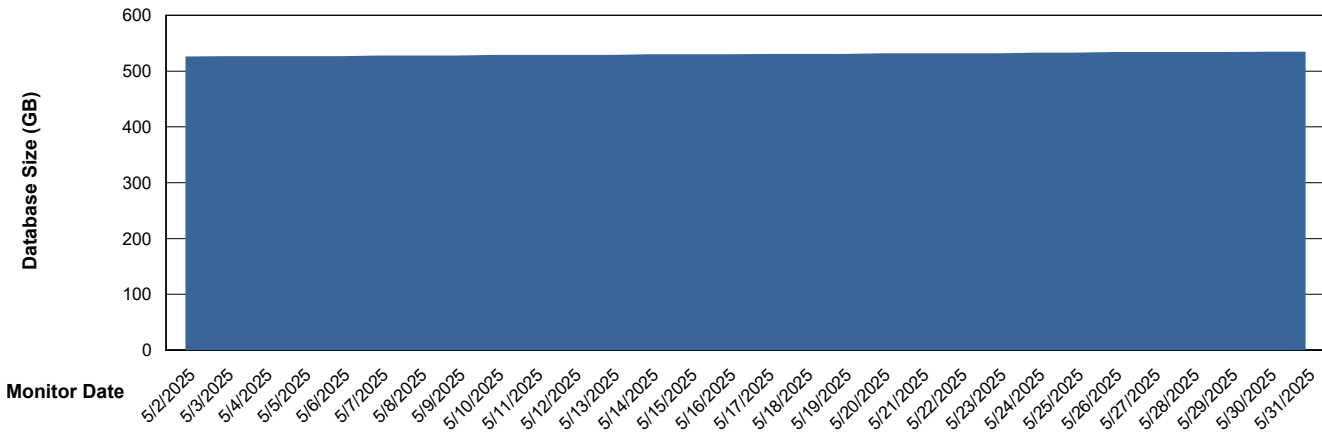

Database growth over last month

Database Tablespace LSS_CHINA_PRD_liazcne2VMProdABSSoluteDB1_ABS1

Date	Tablespace Name	Filesize (Gb)	Usedsize (Gb)	Percentage free
5/31/2025	ABSDATA	576	478	17
	INDX	42	34	19
5/30/2025	ABSDATA	576	478	17
	INDX	42	34	19
5/29/2025	ABSDATA	576	478	17
	INDX	42	34	19
5/28/2025	ABSDATA	576	478	17
	INDX	42	34	19
5/27/2025	ABSDATA	576	477	17
	INDX	42	34	19
5/26/2025	ABSDATA	576	477	17
	INDX	42	34	19
5/25/2025	ABSDATA	576	477	17
	INDX	42	34	20