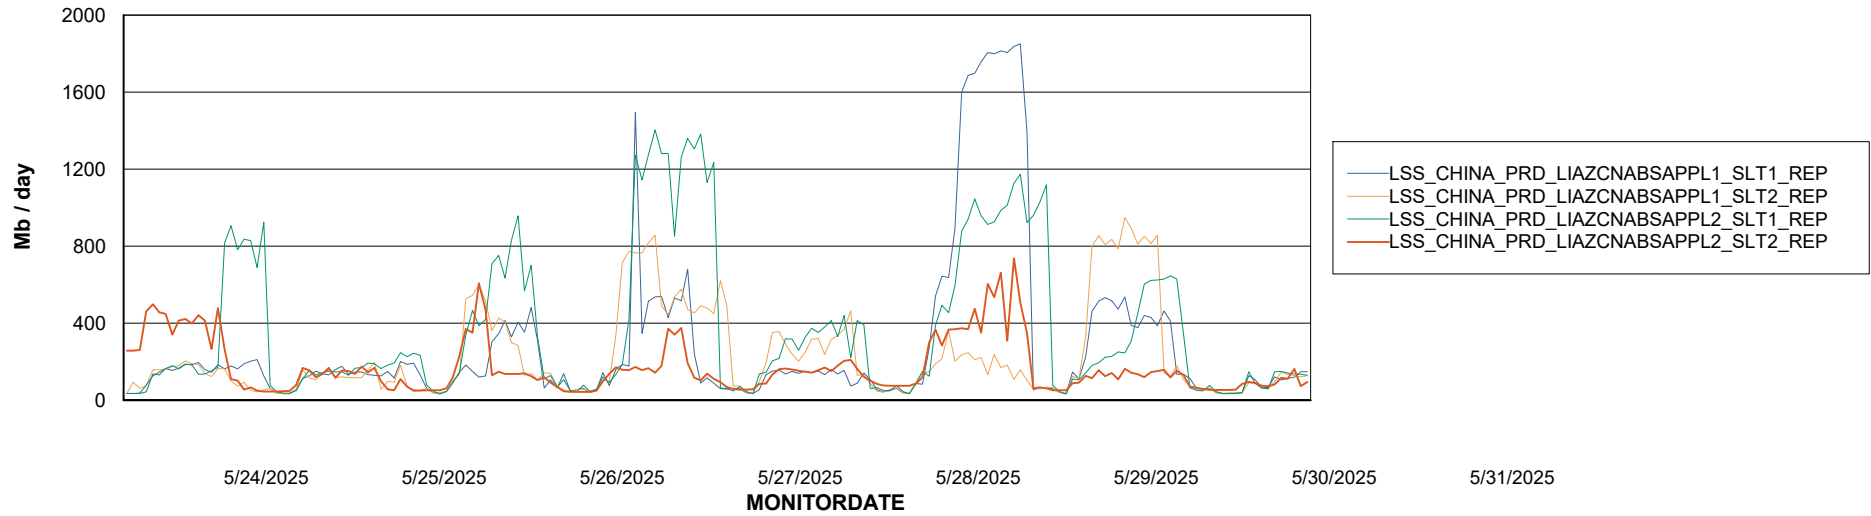

ABSSolute Application ReportServer Services

Avg memory used per ReportServer Service